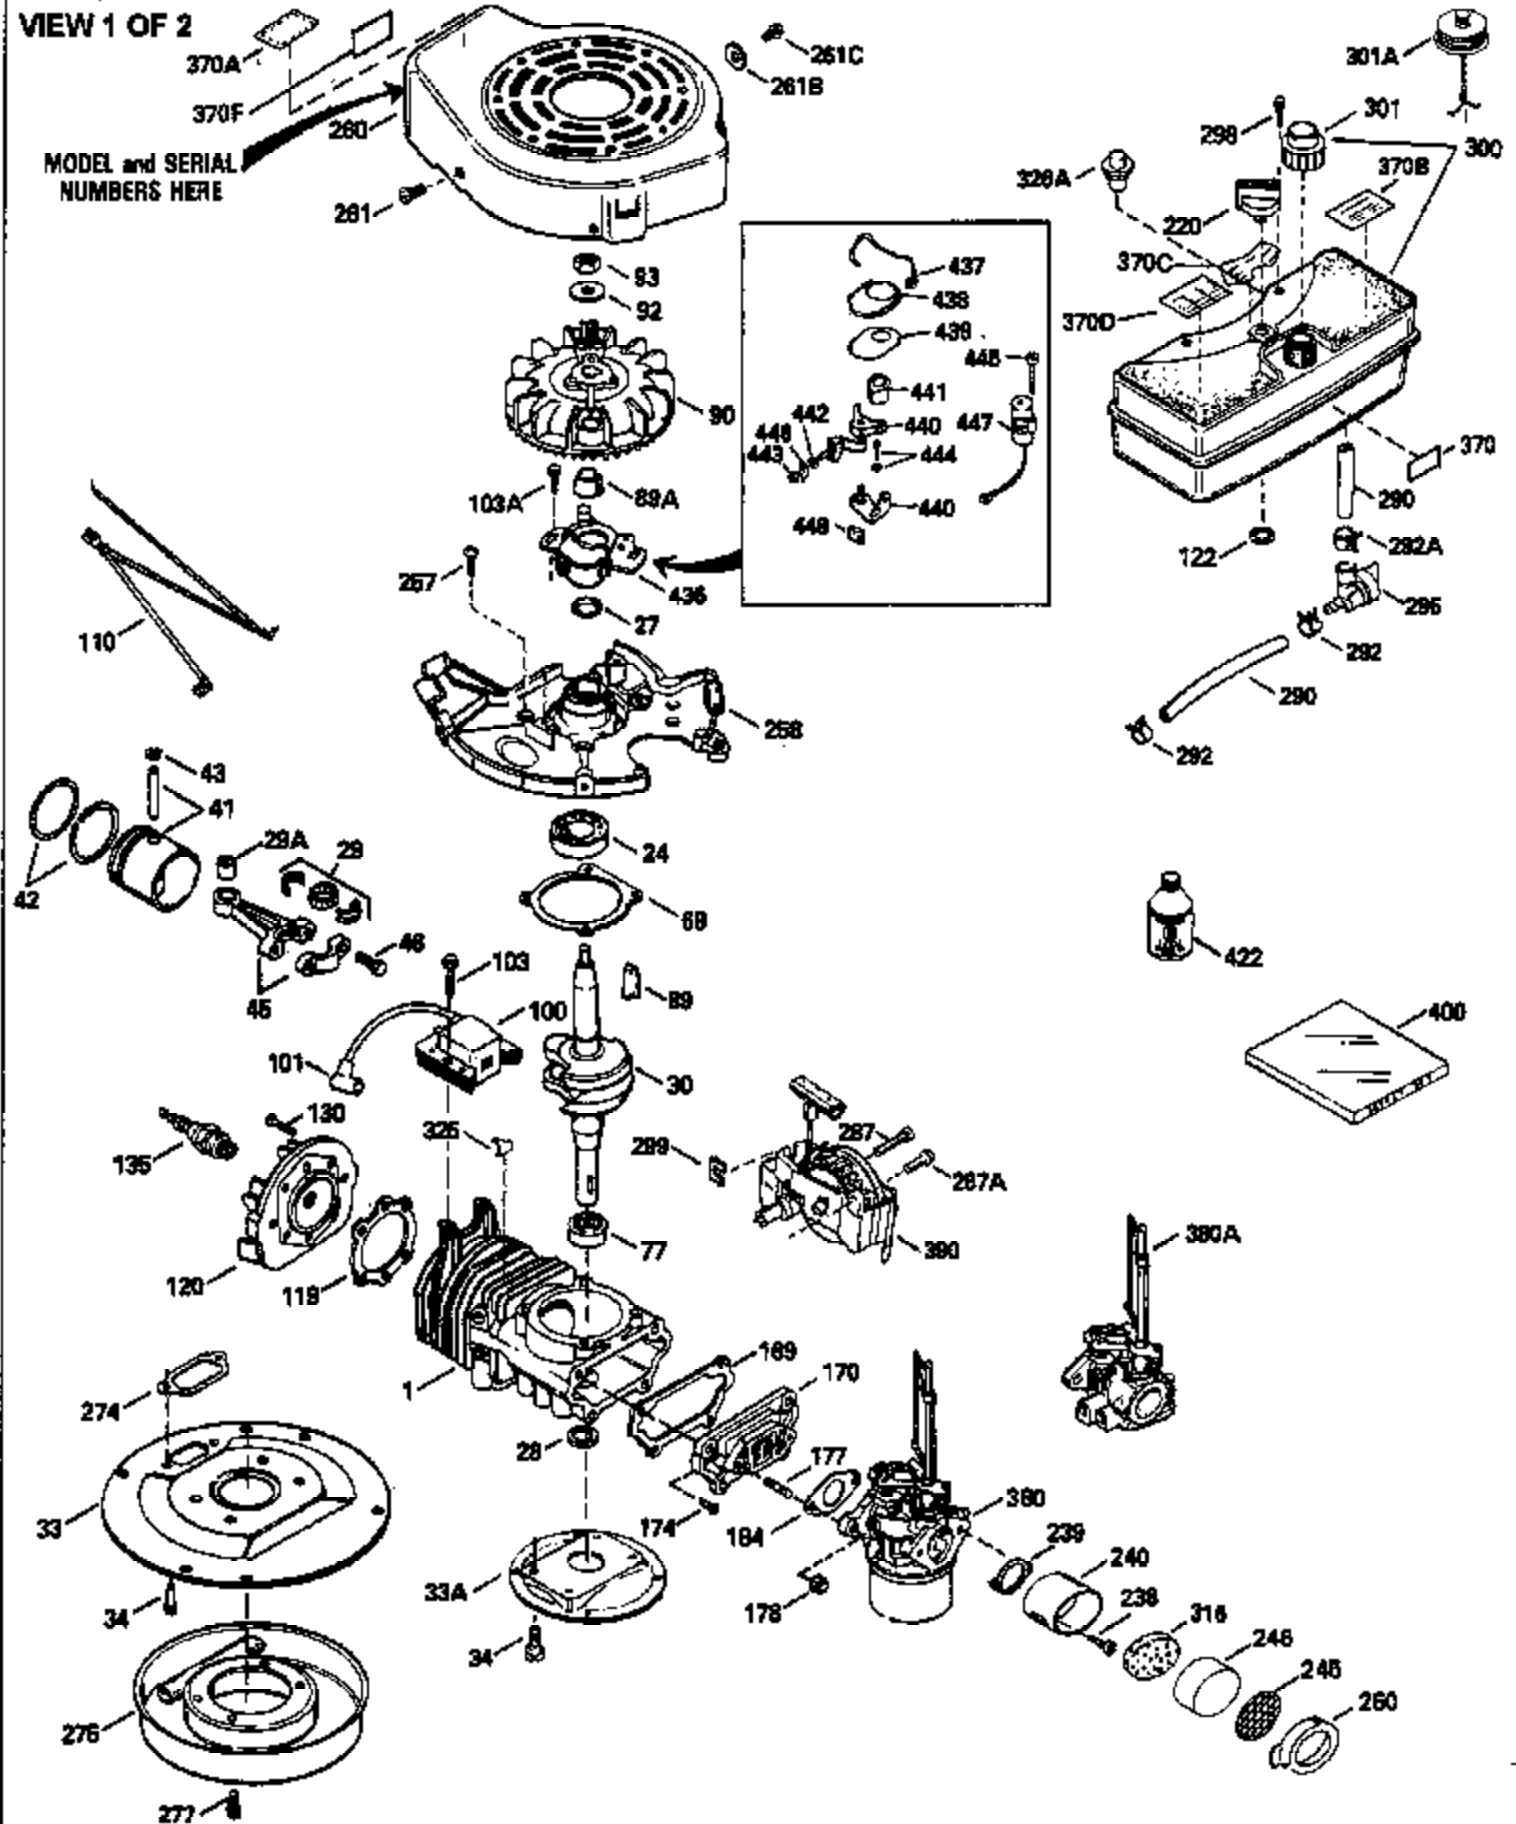

ILLUSTRATION SHOWS TYPICAL PARTS ONLY. ORDER BY PART NUMBER. PARTS NOT LISTED ARE SUPPLIED BY OEM.

VIEW 1 OF 2

MODEL and SERIAL
NUMBERS HERE

Ref #	Part Number	Qty	Description
	1		Cylinder (Order s/b if replacement is req.)
24	530110		Ball Bearing
27	510319		Oil Seal
28	28427		Oil Seal
29	530151		Needle Bearing & Liner Set (30 Needle s)
29A	530104A		Cartridge Bearing
30	290579		Crankshaft & Rod Ass'y. (Incl. 45)
33	330175		Adapter Plate (8" B.C.)
34	650797		Screw, 5/16-18 x 1/2"
41	310272A		Piston & Pin Ass'y. (.010" OS)
41	310283A		Piston & Pin Ass'y. (Std.)(Incl. 43)
42	310190		Ring Set (Std.)
42	310273		Ring Set (.010" OS)
43	310167		Piston Pin Retaining Ring
45	310263		Connecting Rod Ass'y. (Incl. 29, 29A & 46)
46	650633		Connecting Rod Bolt
69	510292A		* Cylinder Cover Gasket
77	780097		Cartridge Bearing
89A	611014A		Adapter Sleeve
90	611046A		Flywheel
92	650815		Belleville Washer
93	650390		Flywheel Nut
100	34431		Lamination & Coil Ass'y. (This coil has been superseded to 730207 solid state conversion kit.)
100	730207		Magneto to Solid State Conversion Kit (Includes solid state module, solid state flywheel key, and instructions.)(Use as required on external ignition engines only.)
101	610118		Spark Plug Cover
103A	650747		Screw, 1/4-20 x 3/4"
110	611018		Ground Wire
119	510274A		* Cylinder Head Gasket
120	250240B		Cylinder Head
122	570641		Retaining Ring
130	650477		Screw, Torx T-30, 1/4-20 x 3/4"
135	33636		Resistor Spark Plug
169	510323A		* Cover Plate Gasket
170	470152A		Reed & Cover Plate (Incl. 178)
174	650579		Screw, Torx T-25, 10-24 x 1/2"
178	650456		Nut, 1/4-20
184	510110A		* Carburetor Gasket
220	570640		Control Knob
257	650561		Screw, 1/4-20 x 5/8"
258	350408		Blower Housing Base (Incl. 27)
260	350403		Blower Housing
261	650958		Screw, 1/4-20 x 7/16"
261B	650854		Washer
274	510314		Exhaust Gasket
275	390297		Muffler
277	650911		Screw, Torx T-30, 1/4-20 x 5/8"
287	30646		Screw, 1/4-20 x 1-3/8"
287A	650561		Screw, 1/4-20 x 5/8"
290	29774		Fuel Line
292	26460		Fuel Line Clamp
298	650803		Screw, 10-32 x 7/8"
300	410241		Fuel Tank (Incl. 301)
301	410238		Fuel Cap
370A	34686		Name Decal