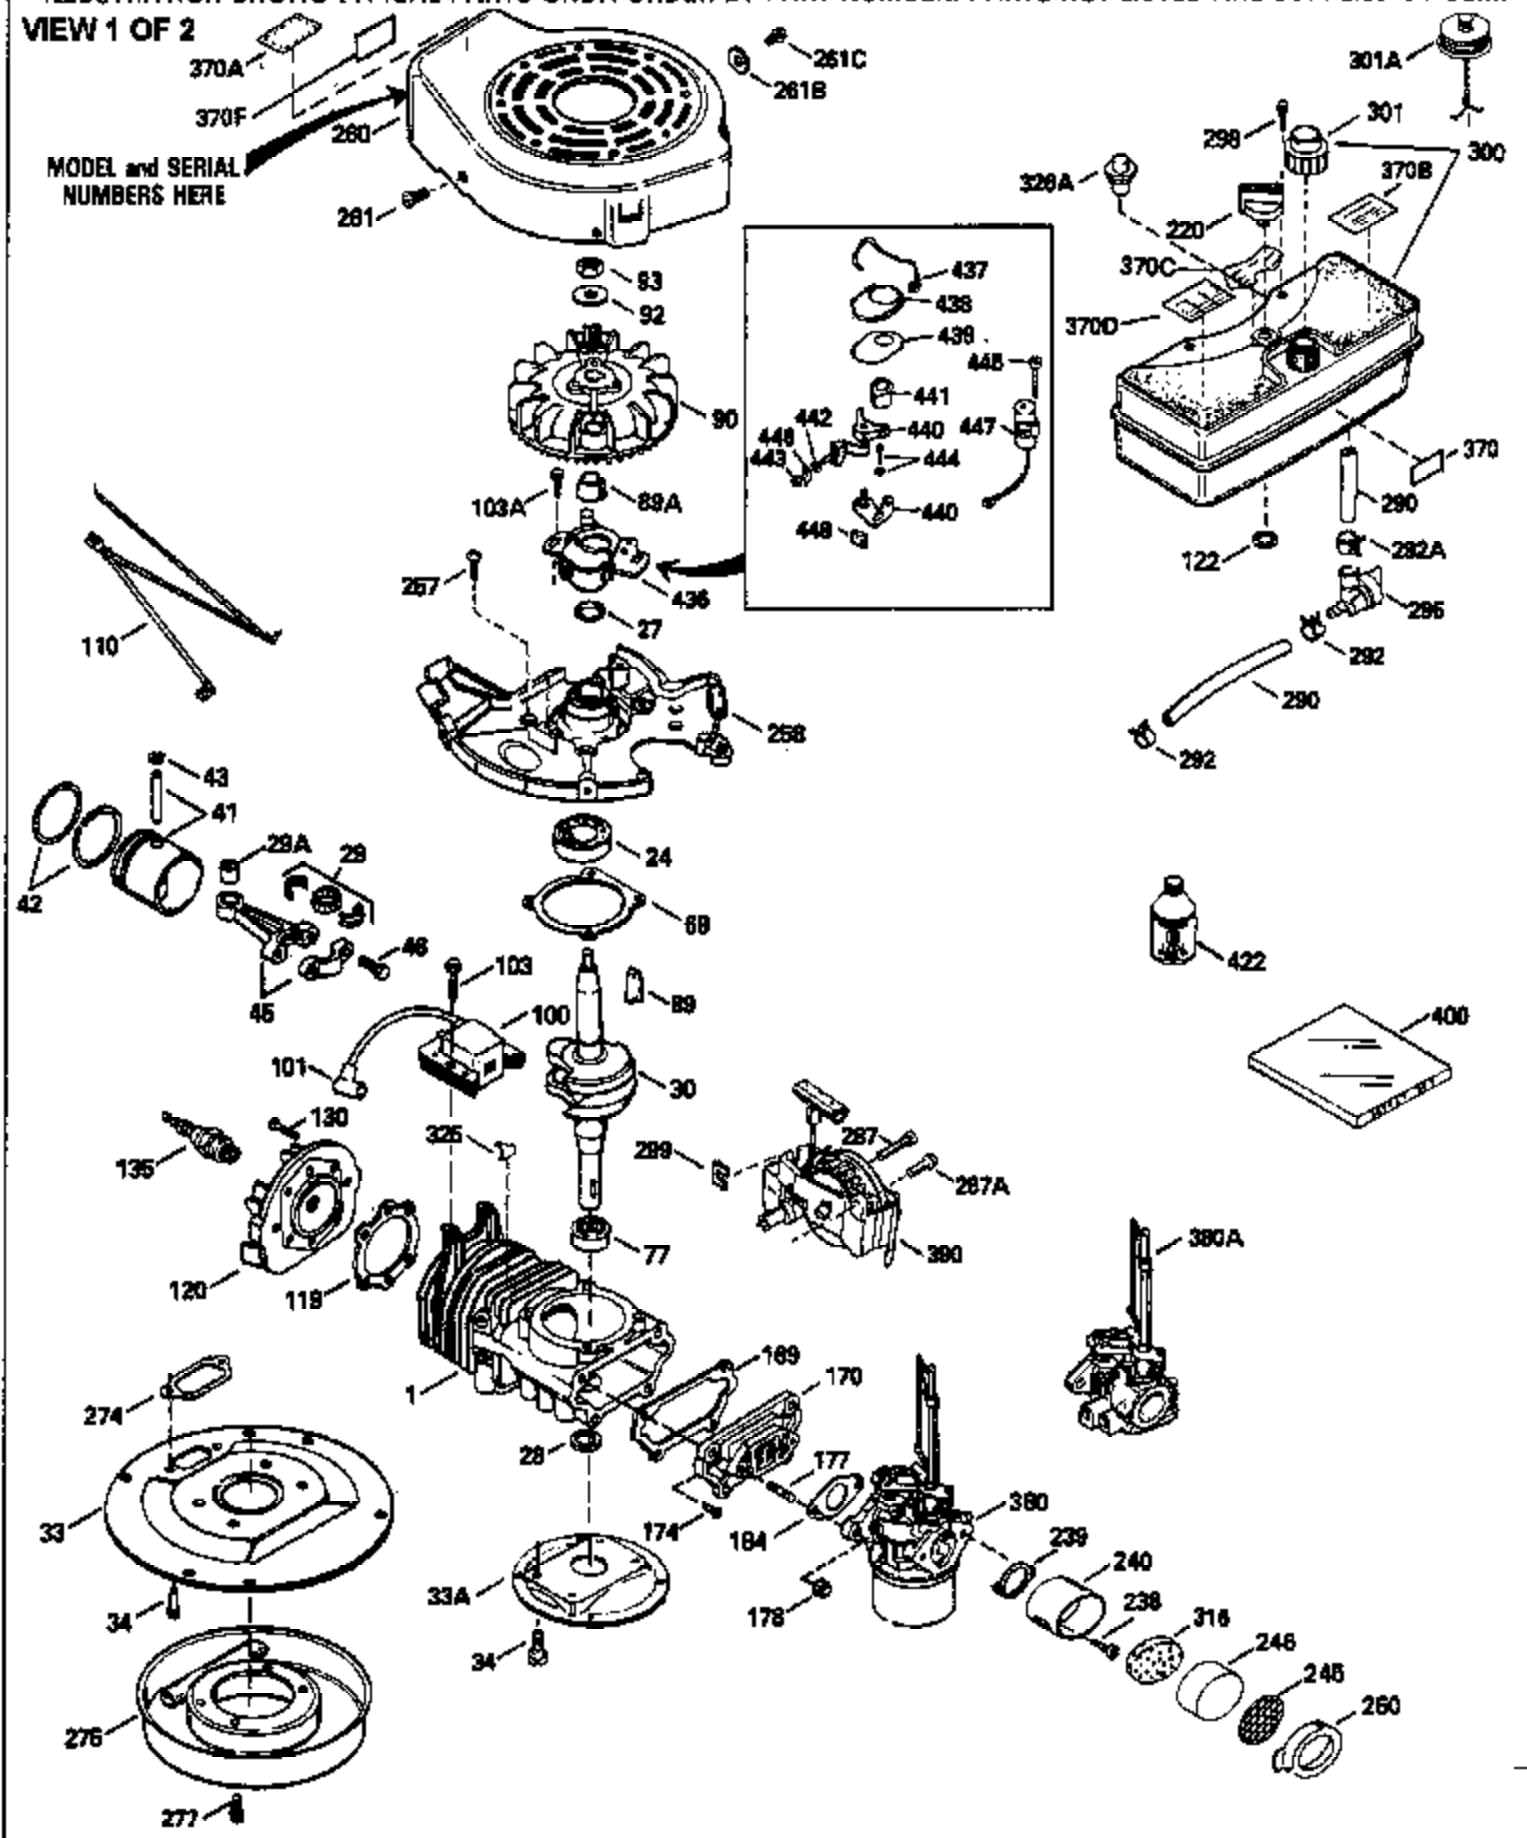

ILLUSTRATION SHOWS TYPICAL PARTS ONLY. ORDER BY PART NUMBER. PARTS NOT LISTED ARE SUPPLIED BY OEM.

VIEW 1 OF 2

MODEL and SERIAL
NUMBERS HERE

Ref #	Part Number	Qty	Description
	1		Cylinder (Order s/b if replacement is req.)
24	530110		Ball Bearing
27	510319		Oil Seal
28	28427		Oil Seal
29	530151		Needle Bearing & Liner Set (30 Needle s)
29A	530104A		Cartridge Bearing
30	290579		Crankshaft & Rod Ass'y. (Incl. 45)
33	330175		Adapter Plate (8" B.C.)
34	650797		Screw, 5/16-18 x 1/2"
41	310272A		Piston & Pin Ass'y. (.010" OS)
41	310283A		Piston & Pin Ass'y. (Std.)(Incl. 43)
42	310190		Ring Set (Std.)
42	310273		Ring Set (.010" OS)
43	310167		Piston Pin Retaining Ring
45	310263		Connecting Rod Ass'y. (Incl. 29, 29A & 46)
46	650633		Connecting Rod Bolt
69	510292A		* Cylinder Cover Gasket
77	780097		Cartridge Bearing
89A	611032		Adapter Sleeve
90	611046A		Flywheel
92	650815		Belleville Washer
93	650390		Flywheel Nut
100	34443A		Solid State Ignition (Incl. 101)
100	730207		Magneto to Solid State Conversion Kit (Includes solid state module, solid state flywheel key, and instructions.)(Use as required on external ignition engines only.)
101	610118		Spark Plug Cover
103	650814		Screw, Torx T-15, 10-24 x 1"
110	611031		Ground Wire
119	510274A		* Cylinder Head Gasket
120	250240B		Cylinder Head
122	570641		Retaining Ring
130	650477		Screw, Torx T-30, 1/4-20 x 3/4"
135	33636		Resistor Spark Plug
169	510323A		* Cover Plate Gasket
170	470152A		Reed & Cover Plate (Incl. 178)
174	650579		Screw, Torx T-25, 10-24 x 1/2"
178	650456		Nut, 1/4-20
184	510110A		* Carburetor Gasket
220	570640		Control Knob
238	650431		Screw, Torx T-25, 10-32 x 5/8"
239	510206A		Air Cleaner Gasket
240	450232		Air Cleaner Body
245	450205		Air Cleaner Element
246	450215		Air Cleaner Filter
250	450216		Air Cleaner Cover
257	650561		Screw, 1/4-20 x 5/8"
258	350408		Blower Housing Base (Incl. 27)
260	350403		Blower Housing
261	650958		Screw, 1/4-20 x 7/16"
261B	650854		Washer
274	510314		Exhaust Gasket
275	390297		Muffler
277	650911		Screw, Torx T-30, 1/4-20 x 5/8"
287A	650561		Screw, 1/4-20 x 5/8"
287	30646		Screw, 1/4-20 x 1-3/8"
290	29774		Fuel Line