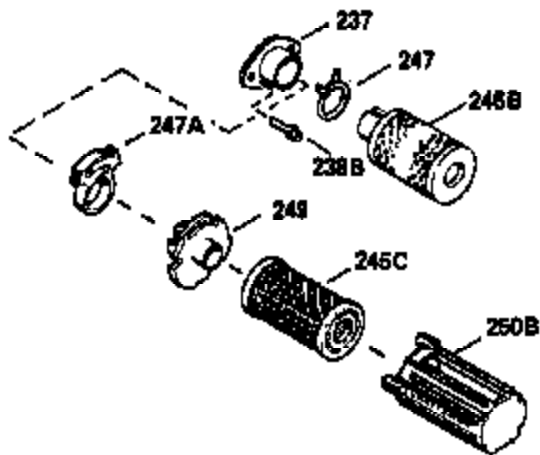

ILLUSTRATION SHOWS TYPICAL PARTS ONLY. ORDER BY PART NUMBER. PARTS NOT LISTED ARE SUPPLIED BY OEM.

VIEW 2 OF 2

Ref #	Part Number	Qty	Description
92	650815		Belleville Washer
93	650390		Flywheel Nut
189A	650911		Screw, Torx T-30, 1/4-20 x 5/8" (As r eq.)
261B	650854		Washer