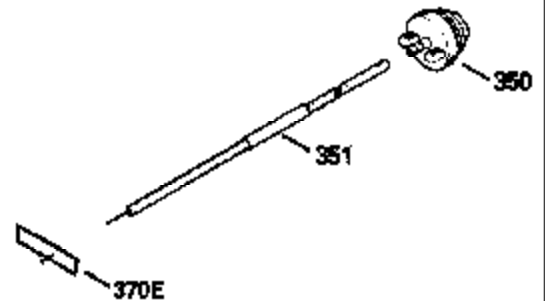

ILLUSTRATION SHOWS TYPICAL PARTS ONLY. ORDER BY PART NUMBER. PARTS NOT LISTED ARE SUPPLIED BY OEM.

VIEW 2 OF 2

Ref #	Part Number	Qty	Description
92	650815		Belleville Washer
93	650390		Flywheel Nut
189A	650911		Screw, Torx T-30, 1/4-20 x 5/8" (As r eq.)
261B	650854		Washer