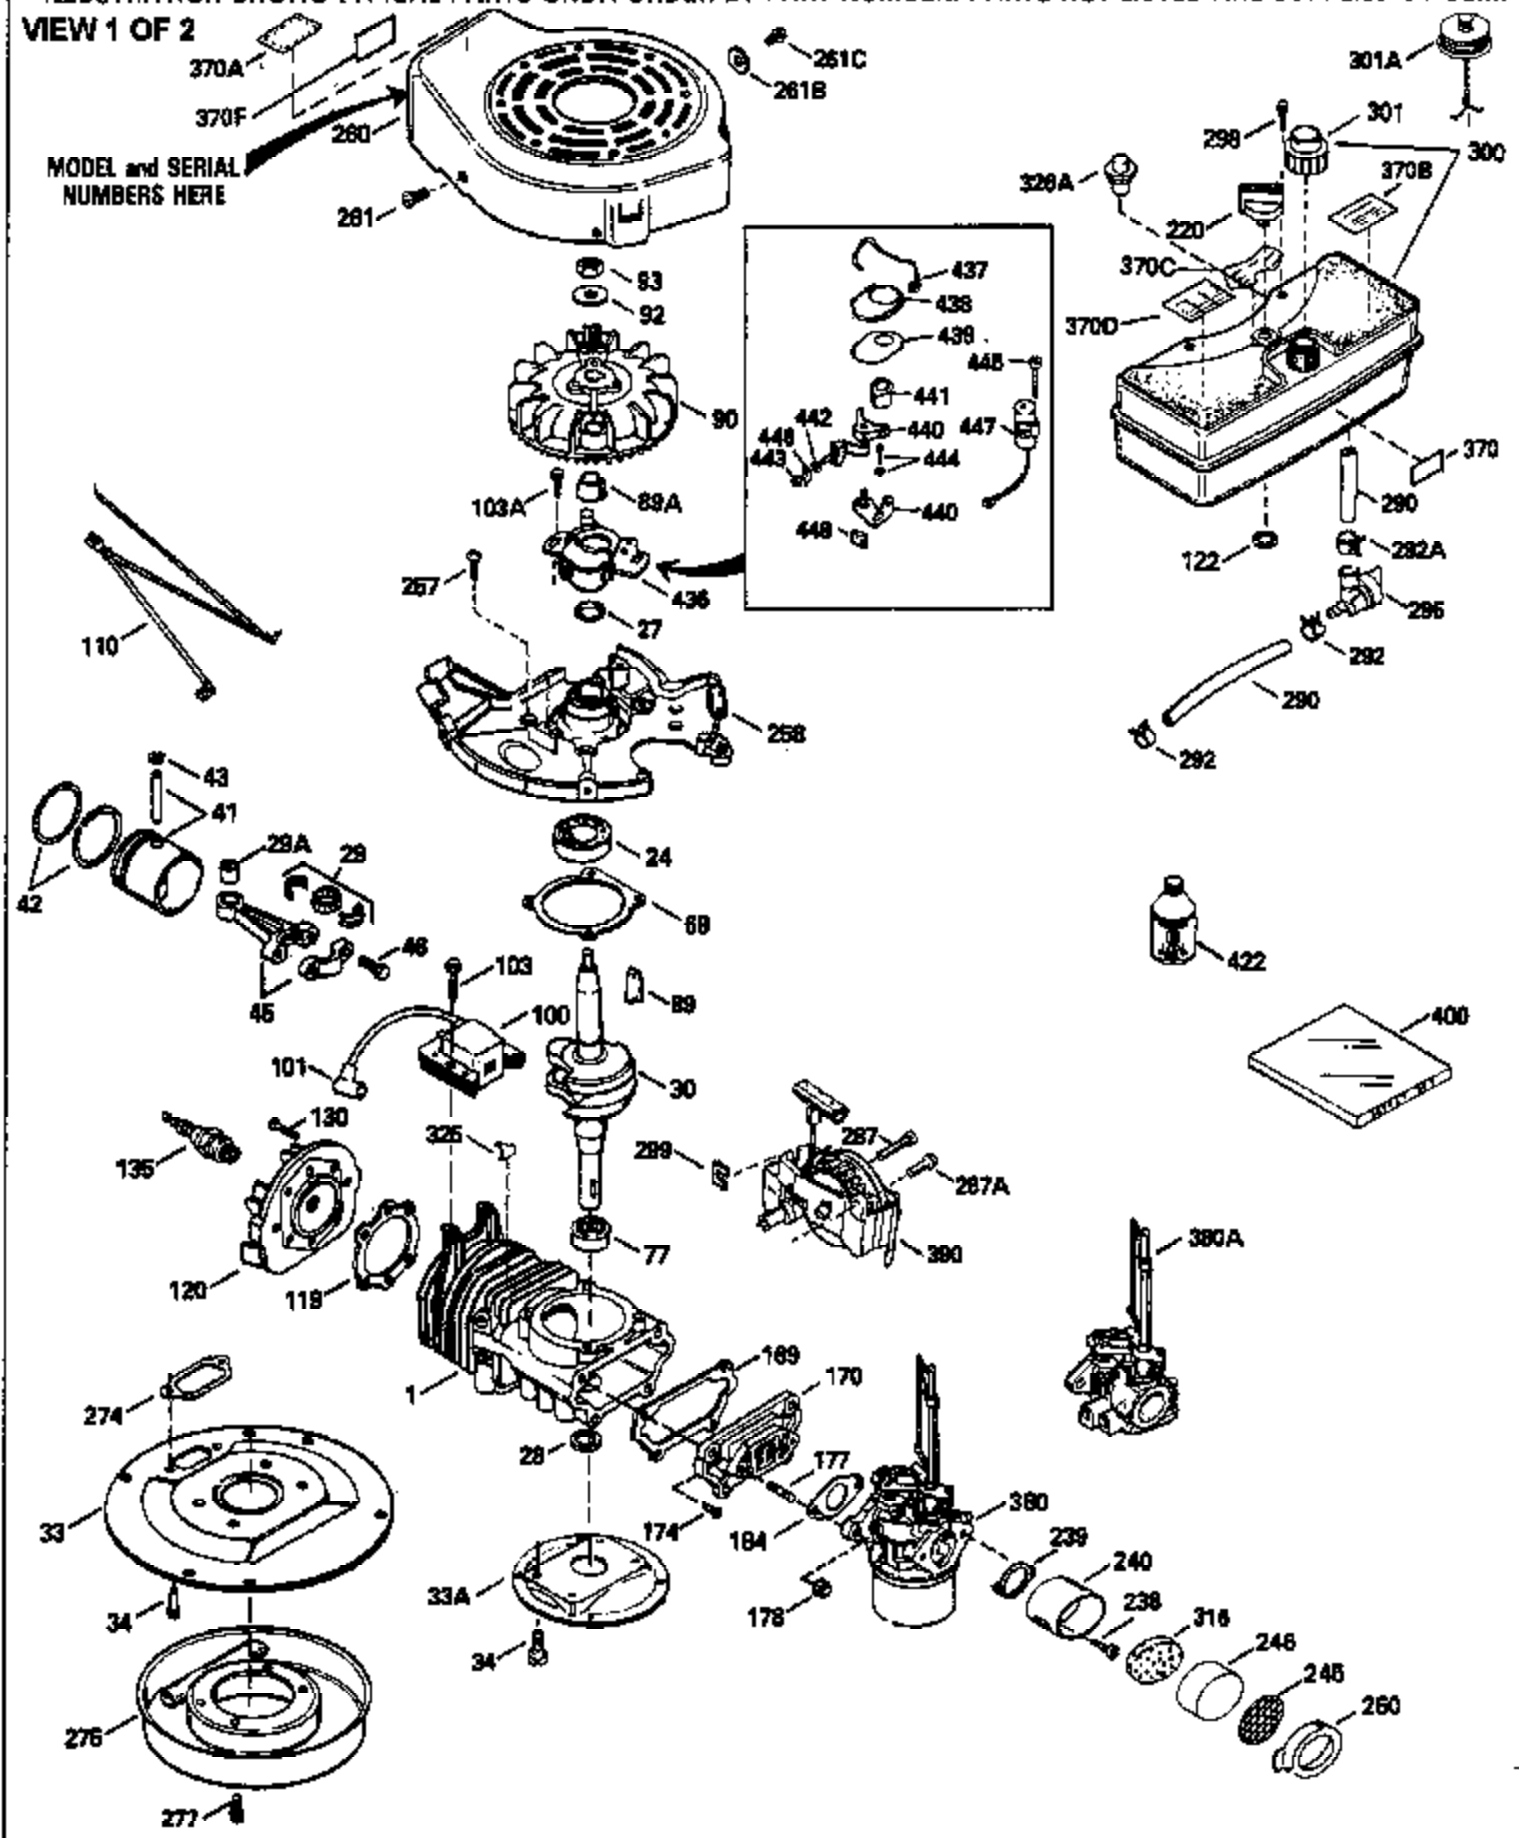

ILLUSTRATION SHOWS TYPICAL PARTS ONLY. ORDER BY PART NUMBER. PARTS NOT LISTED ARE SUPPLIED BY OEM.

VIEW 1 OF 2

MODEL and SERIAL
NUMBERS HERE

Ref #	Part Number	Qty	Description
	1		Cylinder (Order s/b if replacement is req.)
24	530110		Ball Bearing
27	510319		Oil Seal
28	28427		Oil Seal
29	530151		Needle Bearing & Liner Set (30 Needle s)
29A	530104A		Cartridge Bearing
30	290579		Crankshaft & Rod Ass'y. (Incl. 45)
33	330175		Adapter Plate (8" B.C.)
34	650797		Screw, 5/16-18 x 1/2"
41	310272A		Piston & Pin Ass'y. (.010" OS)
41	310283A		Piston & Pin Ass'y. (Std.)(Incl. 43)
42	310190		Ring Set (Std.)
42	310273		Ring Set (.010" OS)
43	310167		Piston Pin Retaining Ring
45	310263		Connecting Rod Ass'y. (Incl. 29, 29A & 46)
46	650633		Connecting Rod Bolt
69	510292A		* Cylinder Cover Gasket
77	780097		Cartridge Bearing
89A	611014A		Adapter Sleeve
90	611046A		Flywheel
92	650815		Belleville Washer
93	650390		Flywheel Nut
100	34431		Lamination & Coil Ass'y. (This coil has been superseded to 730207 solid state conversion kit.)
100	730207		Magneto to Solid State Conversion Kit (Includes solid state module, solid state flywheel key, and instructions.)(Use as required on external ignition engines only.)
101	610118		Spark Plug Cover
103A	650747		Screw, 1/4-20 x 3/4"
110	611018		Ground Wire
119	510274A		* Cylinder Head Gasket
120	250240B		Cylinder Head
122	570641		Retaining Ring
130	650477		Screw, Torx T-30, 1/4-20 x 3/4"
135	33636		Resistor Spark Plug
169	510323A		* Cover Plate Gasket
170	470152A		Reed & Cover Plate (Incl. 178)
174	650579		Screw, Torx T-25, 10-24 x 1/2"
178	650456		Nut, 1/4-20
184	510110A		* Carburetor Gasket
220	570640		Control Knob
257	650561		Screw, 1/4-20 x 5/8"
258	350408		Blower Housing Base (Incl. 27)
260	350403		Blower Housing
261	650958		Screw, 1/4-20 x 7/16"
261B	650854		Washer
274	510314		Exhaust Gasket
275	390297		Muffler
277	650911		Screw, Torx T-30, 1/4-20 x 5/8"
287A	650561		Screw, 1/4-20 x 5/8"
287	30646		Screw, 1/4-20 x 1-3/8"
290	29774		Fuel Line
292	26460		Fuel Line Clamp
298	650803		Screw, 10-32 x 7/8"
300	410241		Fuel Tank (Incl. 301)
301	410238		Fuel Cap
316	450233		Mesh Screen