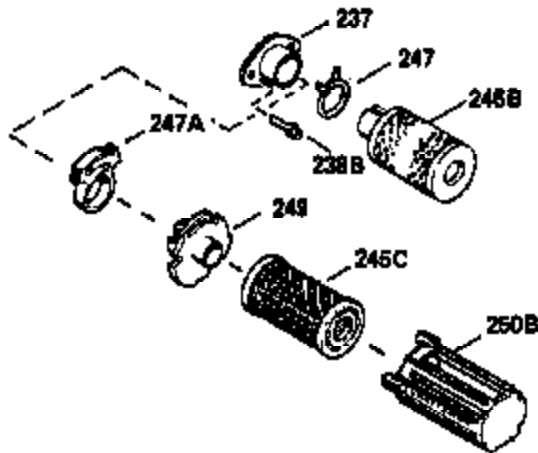

ILLUSTRATION SHOWS TYPICAL PARTS ONLY. ORDER BY PART NUMBER. PARTS NOT LISTED ARE SUPPLIED BY OEM.

VIEW 2 OF 2

Ref #	Part Number	Qty	Description
	92 650815		Belleville Washer
	93 650390		Flywheel Nut
189A	650911		Screw, Torx T-30, 1/4-20 x 5/8" (As r eq.)
261B	650854		Washer
274A	510257		Exhaust Gasket
275A	390310		Muffler
276A	390312		Locking Plate
	276 390311		Support Plate
277A	650488		Screw, 1/4-20 x 1-1/4"