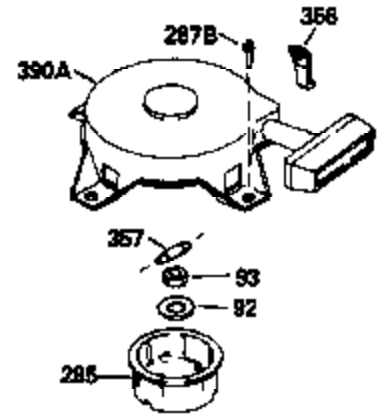

ILLUSTRATION SHOWS TYPICAL PARTS ONLY. ORDER BY PART NUMBER. PARTS NOT LISTED ARE SUPPLIED BY OEM.

VIEW 2 OF 2

Ref #	Part Number	Qty	Description
	92 650815		Belleville Washer
	93 650390		Flywheel Nut
189A	650911		Screw, Torx T-30, 1/4-20 x 5/8" (As r eq.)
261B	650854		Washer
274A	510257		Exhaust Gasket
275A	390310		Muffler
276A	390312		Locking Plate
	276 390311		Support Plate
277A	650488		Screw, 1/4-20 x 1-1/4"