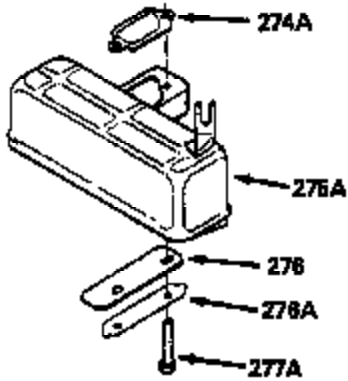

ILLUSTRATION SHOWS TYPICAL PARTS ONLY. ORDER BY PART NUMBER. PARTS NOT LISTED ARE SUPPLIED BY OEM.

VIEW 2 OF 2

Ref #	Part Number	Qty	Description
	92 650815		Belleville Washer
	93 650390		Flywheel Nut
189A	650911		Screw, Torx T-30, 1/4-20 x 5/8" (As r eq.)
261B	650854		Washer
274A	510257		Exhaust Gasket
275A	390310		Muffler
276A	390312		Locking Plate
	276 390311		Support Plate
277A	650488		Screw, 1/4-20 x 1-1/4"