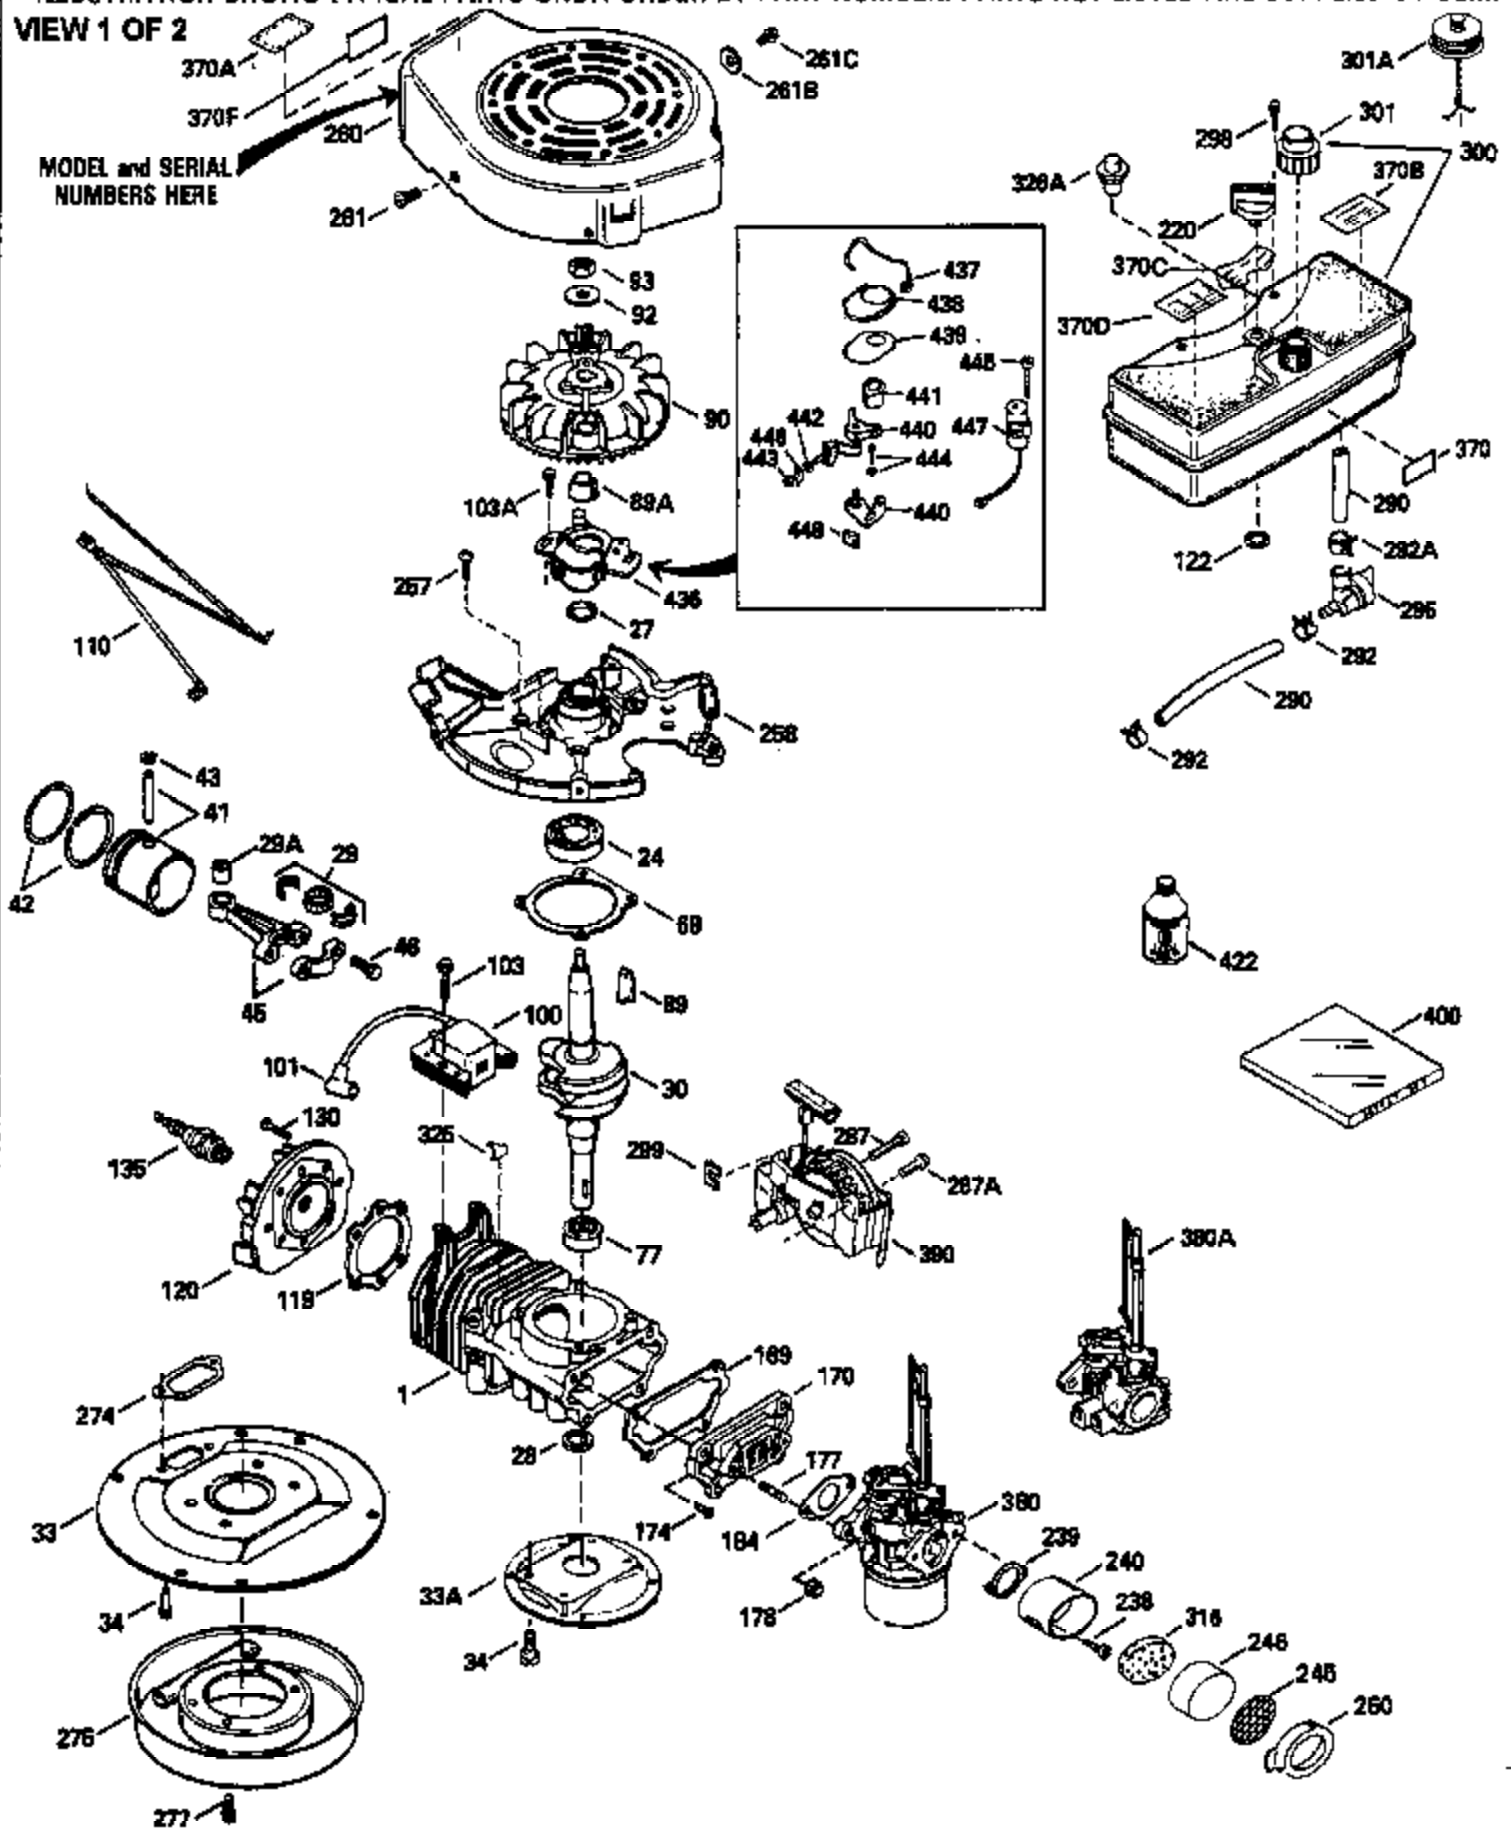

ILLUSTRATION SHOWS TYPICAL PARTS ONLY. ORDER BY PART NUMBER. PARTS NOT LISTED ARE SUPPLIED BY OEM.

VIEW 1 OF 2

MODEL and SERIAL
NUMBERS HERE

Ref #	Part Number	Qty	Description
	1		Cylinder (Order s/b if replacement is req.)
24	530110		Ball Bearing
27	510319		Oil Seal
28	28427		Oil Seal
29	530151		Needle Bearing & Liner Set (30 Needle s)
29A	530104A		Cartridge Bearing
30	290581		Crankshaft & Rod Ass'y. (Incl. 45)
41	310283A		Piston & Pin Ass'y. (Std.)(Incl. 43)
41	310272A		Piston & Pin Ass'y. (.010" OS)
42	310273		Ring Set (.010" OS)
42	310190		Ring Set (Std.)
43	310167		Piston Pin Retaining Ring
45	310263		Connecting Rod Ass'y. (Incl. 29, 29A & 46)
46	650633		Connecting Rod Bolt
69	510292A		* Cylinder Cover Gasket
77	780097		Cartridge Bearing
89A	611014A		Adapter Sleeve
90	611046A		Flywheel
92	650815		Belleville Washer
93	650390		Flywheel Nut
100	34431		Lamination & Coil Ass'y. (This coil has been superseded to 730207 solid state conversion kit.)
100	730207		Magneto to Solid State Conversion Kit (Includes solid state module, solid state flywheel key, and instructions.)(Use as required on external ignition engines only.)
101	610118		Spark Plug Cover
103A	650747		Screw, 1/4-20 x 3/4"
110	611033		Ground Wire
119	510274A		* Cylinder Head Gasket
120	250240B		Cylinder Head
122	570641		Retaining Ring
130	650477		Screw, Torx T-30, 1/4-20 x 3/4"
135	33636		Resistor Spark Plug
169	510323A		* Cover Plate Gasket
170	470152A		Reed & Cover Plate (Incl. 178)
174	650579		Screw, Torx T-25, 10-24 x 1/2"
178	650456		Nut, 1/4-20
184	510110A		* Carburetor Gasket
220	570640		Control Knob
239	510206A		Air Cleaner Gasket
257	650561		Screw, 1/4-20 x 5/8"
258	350408		Blower Housing Base (Incl. 27)
260	350403		Blower Housing
261	650737		Screw, 1/4-20 x 1/2"
261B	650854		Washer
287	30646		Screw, 1/4-20 x 1-3/8"
287A	650561		Screw, 1/4-20 x 5/8"
290	29774		Fuel Line
292	26460		Fuel Line Clamp
298	650803		Screw, 10-32 x 7/8"
300	410241		Fuel Tank (Incl. 301)
301A	410224		Fuel Cap
325	611034		Wire Clip
370B	550213		Warning Decal
370D	550212		Fuel Mix Decal
370C	550217		Choke-Run Decal