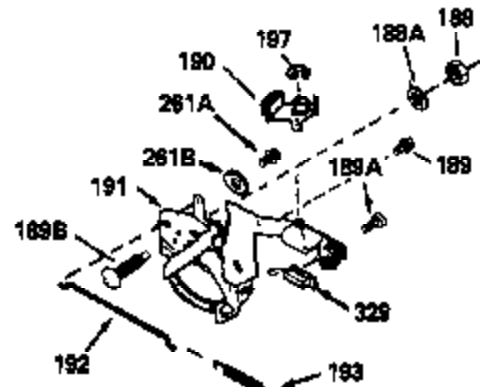

ILLUSTRATION SHOWS TYPICAL PARTS ONLY. ORDER BY PART NUMBER. PARTS NOT LISTED ARE SUPPLIED BY OEM.

VIEW 2 OF 2

Ref #	Part Number	Qty	Description
	92 650815		Belleville Washer
	93 650390		Flywheel Nut
189A	650911		Screw, Torx T-30, 1/4-20 x 5/8" (As r eq.)
261B	650854		Washer
274A	510257		Exhaust Gasket
275A	390310		Muffler
276A	390312		Locking Plate
	276 390311		Support Plate
277A	650488		Screw, 1/4-20 x 1-1/4"