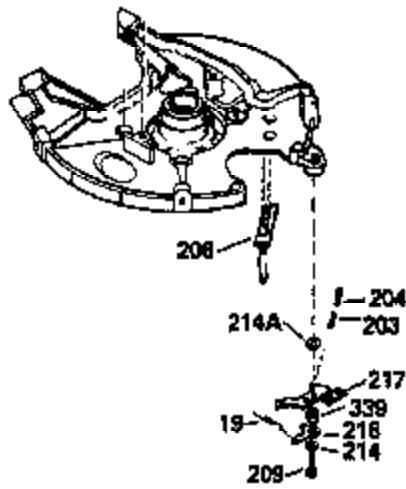

ILLUSTRATION SHOWS TYPICAL PARTS ONLY. ORDER BY PART NUMBER. PARTS NOT LISTED ARE SUPPLIED BY OEM.

VIEW 2 OF 2

Ref #	Part Number	Qty	Description
	92 650815		Belleville Washer
	93 650390		Flywheel Nut
189A	650911		Screw, Torx T-30, 1/4-20 x 5/8" (As r eq.)
261B	650854		Washer
274A	510257		Exhaust Gasket
275A	390310		Muffler
276A	390312		Locking Plate
	276 390311		Support Plate
277A	650488		Screw, 1/4-20 x 1-1/4"