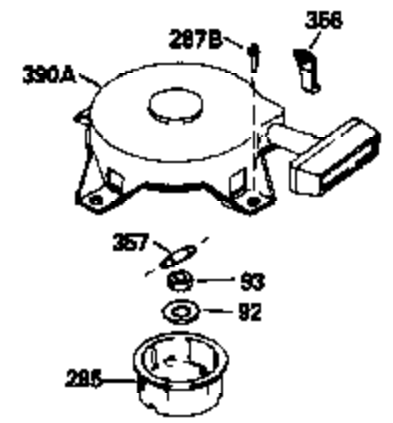

ILLUSTRATION SHOWS TYPICAL PARTS ONLY. ORDER BY PART NUMBER. PARTS NOT LISTED ARE SUPPLIED BY OEM.

VIEW 2 OF 2

Ref #	Part Number	Qty	Description
	92 650815		Belleville Washer
	93 650390		Flywheel Nut
189A	650911		Screw, Torx T-30, 1/4-20 x 5/8" (As r eq.)
	230 34338		Air Cleaner Gasket
238A	650806		Screw, 10-32 x 5/8"
240A	450234		Air Cleaner Body
245A	450236		Air Cleaner Element
	248 33008		Air Cleaner Tube
250A	33007		Air Cleaner Cover
261B	650854		Washer
	285 590551		Starter Cup
287B			Rivet (Can be purchased locally)
316A	450235		Mesh Screen
	326 450237		Button Plug
390A	590420		Rewind Starter (Refer to Division 5, Section C, page 25 or Fiche 23B, Grid G-11 for breakdown)