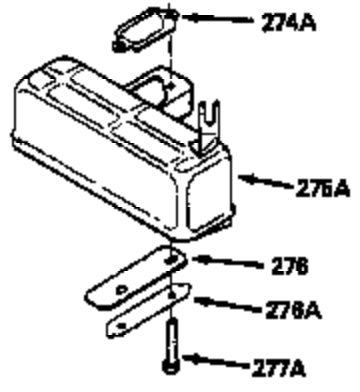

ILLUSTRATION SHOWS TYPICAL PARTS ONLY. ORDER BY PART NUMBER. PARTS NOT LISTED ARE SUPPLIED BY OEM.

VIEW 2 OF 2

Ref #	Part Number	Qty	Description
	92 650815		Belleville Washer
	93 650390		Flywheel Nut
189A	650911		Screw, Torx T-30, 1/4-20 x 5/8" (As r eq.)
	230 34338		Air Cleaner Gasket
238A	650806		Screw, 10-32 x 5/8"
240A	450234		Air Cleaner Body
245A	450236		Air Cleaner Element
	248 33008		Air Cleaner Tube
250A	33007		Air Cleaner Cover
261B	650854		Washer
	285 590551		Starter Cup
287B			Rivet (Can be purchased locally)
316A	450235		Mesh Screen
	326 450237		Button Plug
390A	590420		Rewind Starter (Refer to Division 5, Section C, page 25 or Fiche 23B, Grid G-11 for breakdown)