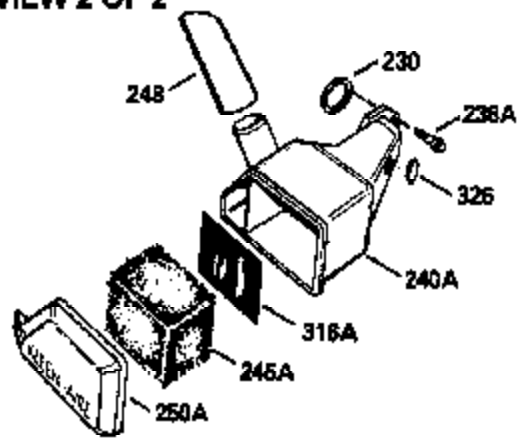

ILLUSTRATION SHOWS TYPICAL PARTS ONLY. ORDER BY PART NUMBER. PARTS NOT LISTED ARE SUPPLIED BY OEM.

VIEW 2 OF 2

Ref #	Part Number	Qty	Description
	92 650815		Belleville Washer
	93 650390		Flywheel Nut
189A	650911		Screw, Torx T-30, 1/4-20 x 5/8" (As r eq.)
	230 34338		Air Cleaner Gasket
238A	650806		Screw, 10-32 x 5/8"
240A	450234		Air Cleaner Body
245A	450236		Air Cleaner Element
	248 33008		Air Cleaner Tube
250A	33007		Air Cleaner Cover
261B	650854		Washer
	285 590551		Starter Cup
287B			Rivet (Can be purchased locally)
316A	450235		Mesh Screen
	326 450237		Button Plug
390A	590420		Rewind Starter (Refer to Division 5, Section C, page 25 or Fiche 23B, Grid G-11 for breakdown)