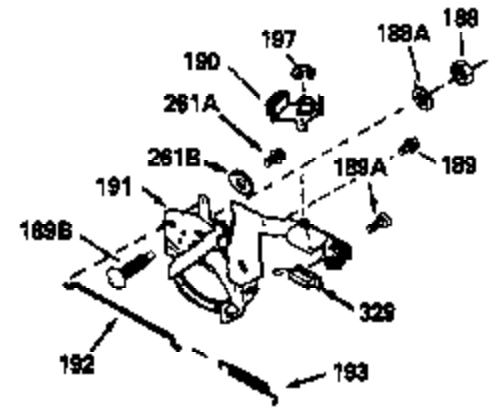

ILLUSTRATION SHOWS TYPICAL PARTS ONLY. ORDER BY PART NUMBER. PARTS NOT LISTED ARE SUPPLIED BY OEM.

VIEW 2 OF 2

Ref #	Part Number	Qty	Description
	92 650815		Belleville Washer
	93 650390		Flywheel Nut
189A	650911		Screw, Torx T-30, 1/4-20 x 5/8" (As r eq.)
	230 34338		Air Cleaner Gasket
238A	650806		Screw, 10-32 x 5/8"
240A	450234		Air Cleaner Body
245A	450236		Air Cleaner Element
	248 33008		Air Cleaner Tube
250A	33007		Air Cleaner Cover
261B	650854		Washer
	285 590551		Starter Cup
287B			Rivet (Can be purchased locally)
316A	450235		Mesh Screen
	326 450237		Button Plug
390A	590420		Rewind Starter (Refer to Division 5, Section C, page 25 or Fiche 23B, Grid G-11 for breakdown)