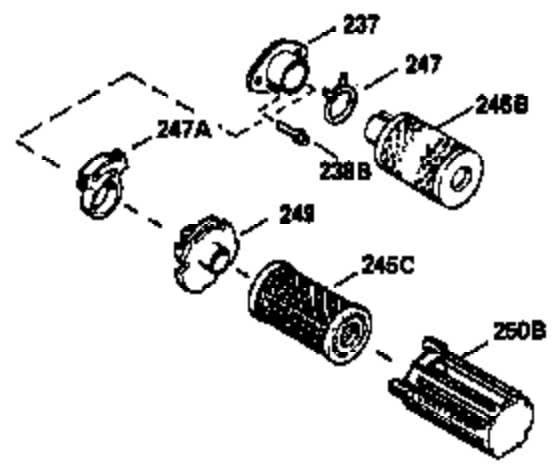

ILLUSTRATION SHOWS TYPICAL PARTS ONLY. ORDER BY PART NUMBER. PARTS NOT LISTED ARE SUPPLIED BY OEM.

VIEW 2 OF 2

Ref #	Part Number	Qty	Description
	92 650815		Belleville Washer
	93 650390		Flywheel Nut
189A	650911		Screw, Torx T-30, 1/4-20 x 5/8" (As r eq.)
	230 34338		Air Cleaner Gasket
238A	650806		Screw, 10-32 x 5/8"
240A	450234		Air Cleaner Body
245A	450236		Air Cleaner Element
	248 33008		Air Cleaner Tube
250A	33007		Air Cleaner Cover
261B	650854		Washer
	285 590551		Starter Cup
287B			Rivet (Can be purchased locally)
316A	450235		Mesh Screen
	326 450237		Button Plug
390A	590420		Rewind Starter (Refer to Division 5, Section C, page 25 or Fiche 23B, Grid G-11 for breakdown)