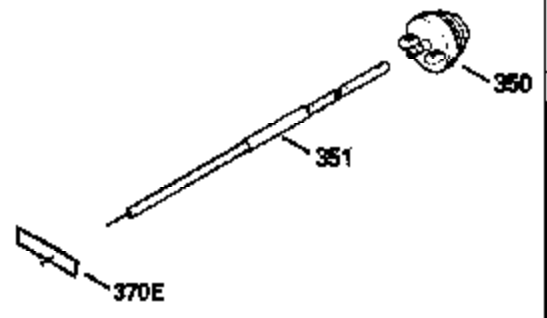

ILLUSTRATION SHOWS TYPICAL PARTS ONLY. ORDER BY PART NUMBER. PARTS NOT LISTED ARE SUPPLIED BY OEM.

VIEW 2 OF 2

Ref #	Part Number	Qty	Description
	92 650815		Belleville Washer
	93 650390		Flywheel Nut
189A	650911		Screw, Torx T-30, 1/4-20 x 5/8" (As r eq.)
	230 34338		Air Cleaner Gasket
238A	650806		Screw, 10-32 x 5/8"
240A	450234		Air Cleaner Body
245A	450236		Air Cleaner Element
	248 33008		Air Cleaner Tube
250A	33007		Air Cleaner Cover
261B	650854		Washer
	285 590551		Starter Cup
287B			Rivet (Can be purchased locally)
316A	450235		Mesh Screen
	326 450237		Button Plug
390A	590420		Rewind Starter (Refer to Division 5, Section C, page 25 or Fiche 23B, Grid G-11 for breakdown)