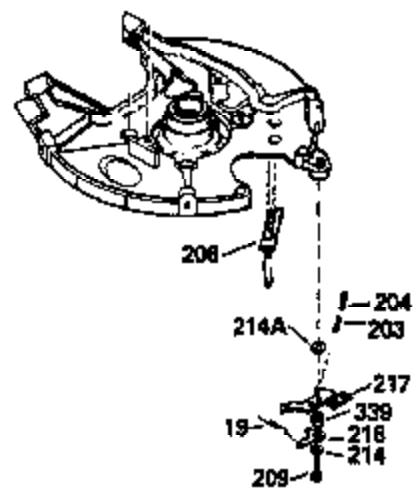

ILLUSTRATION SHOWS TYPICAL PARTS ONLY. ORDER BY PART NUMBER. PARTS NOT LISTED ARE SUPPLIED BY OEM.

VIEW 2 OF 2

Ref #	Part Number	Qty	Description
	92 650815		Belleville Washer
	93 650390		Flywheel Nut
189A	650911		Screw, Torx T-30, 1/4-20 x 5/8" (As r eq.)
	230 34338		Air Cleaner Gasket
238A	650806		Screw, 10-32 x 5/8"
240A	450234		Air Cleaner Body
245A	450236		Air Cleaner Element
	248 33008		Air Cleaner Tube
250A	33007		Air Cleaner Cover
261B	650854		Washer
	285 590551		Starter Cup
287B			Rivet (Can be purchased locally)
316A	450235		Mesh Screen
	326 450237		Button Plug
390A	590420		Rewind Starter (Refer to Division 5, Section C, page 25 or Fiche 23B, Grid G-11 for breakdown)