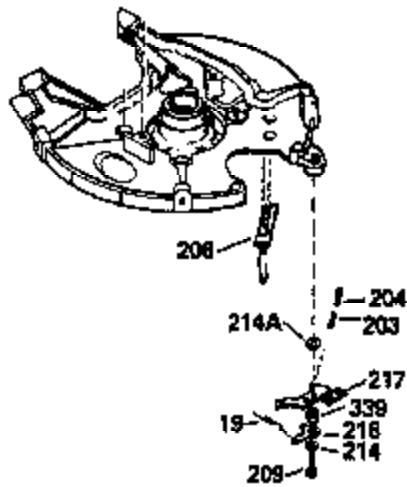

Ref #	Part Number	Qty	Description
370D	550212		Fuel Mix Decal
380	632132A		Carburetor (Incl. 184) (Refer to 632335 carburetor except use 632188 float bowl nut, Division 5, Section A, page A1-42 or Fiche 23B, Grid F-13 for breakdown)
400	510295A		* Gasket Set (Incl. items marked *)
422	730227A		2-Cycle Oil (8 oz.)
436	611006		Stator Plate Ass'y. (Incl. 437 thru 4 48)
437	30551		Breaker Box Cover Spring
438	610947		Dust Cover
439	610948		Dust Cover Gasket
440	30547A		Breaker Contact
441	30552		Breaker Cam
442	610385		Washer
443	610408		Nut, 8 32
444	29181		Breaker Point Screw
445	610593		Screw, 8-32 x 13/16"
446	33356		Ground Terminal
447	30548B		Condenser
448	30549		Felt Cam Wiper

ILLUSTRATION SHOWS TYPICAL PARTS ONLY. ORDER BY PART NUMBER. PARTS NOT LISTED ARE SUPPLIED BY OEM.

VIEW 2 OF 2