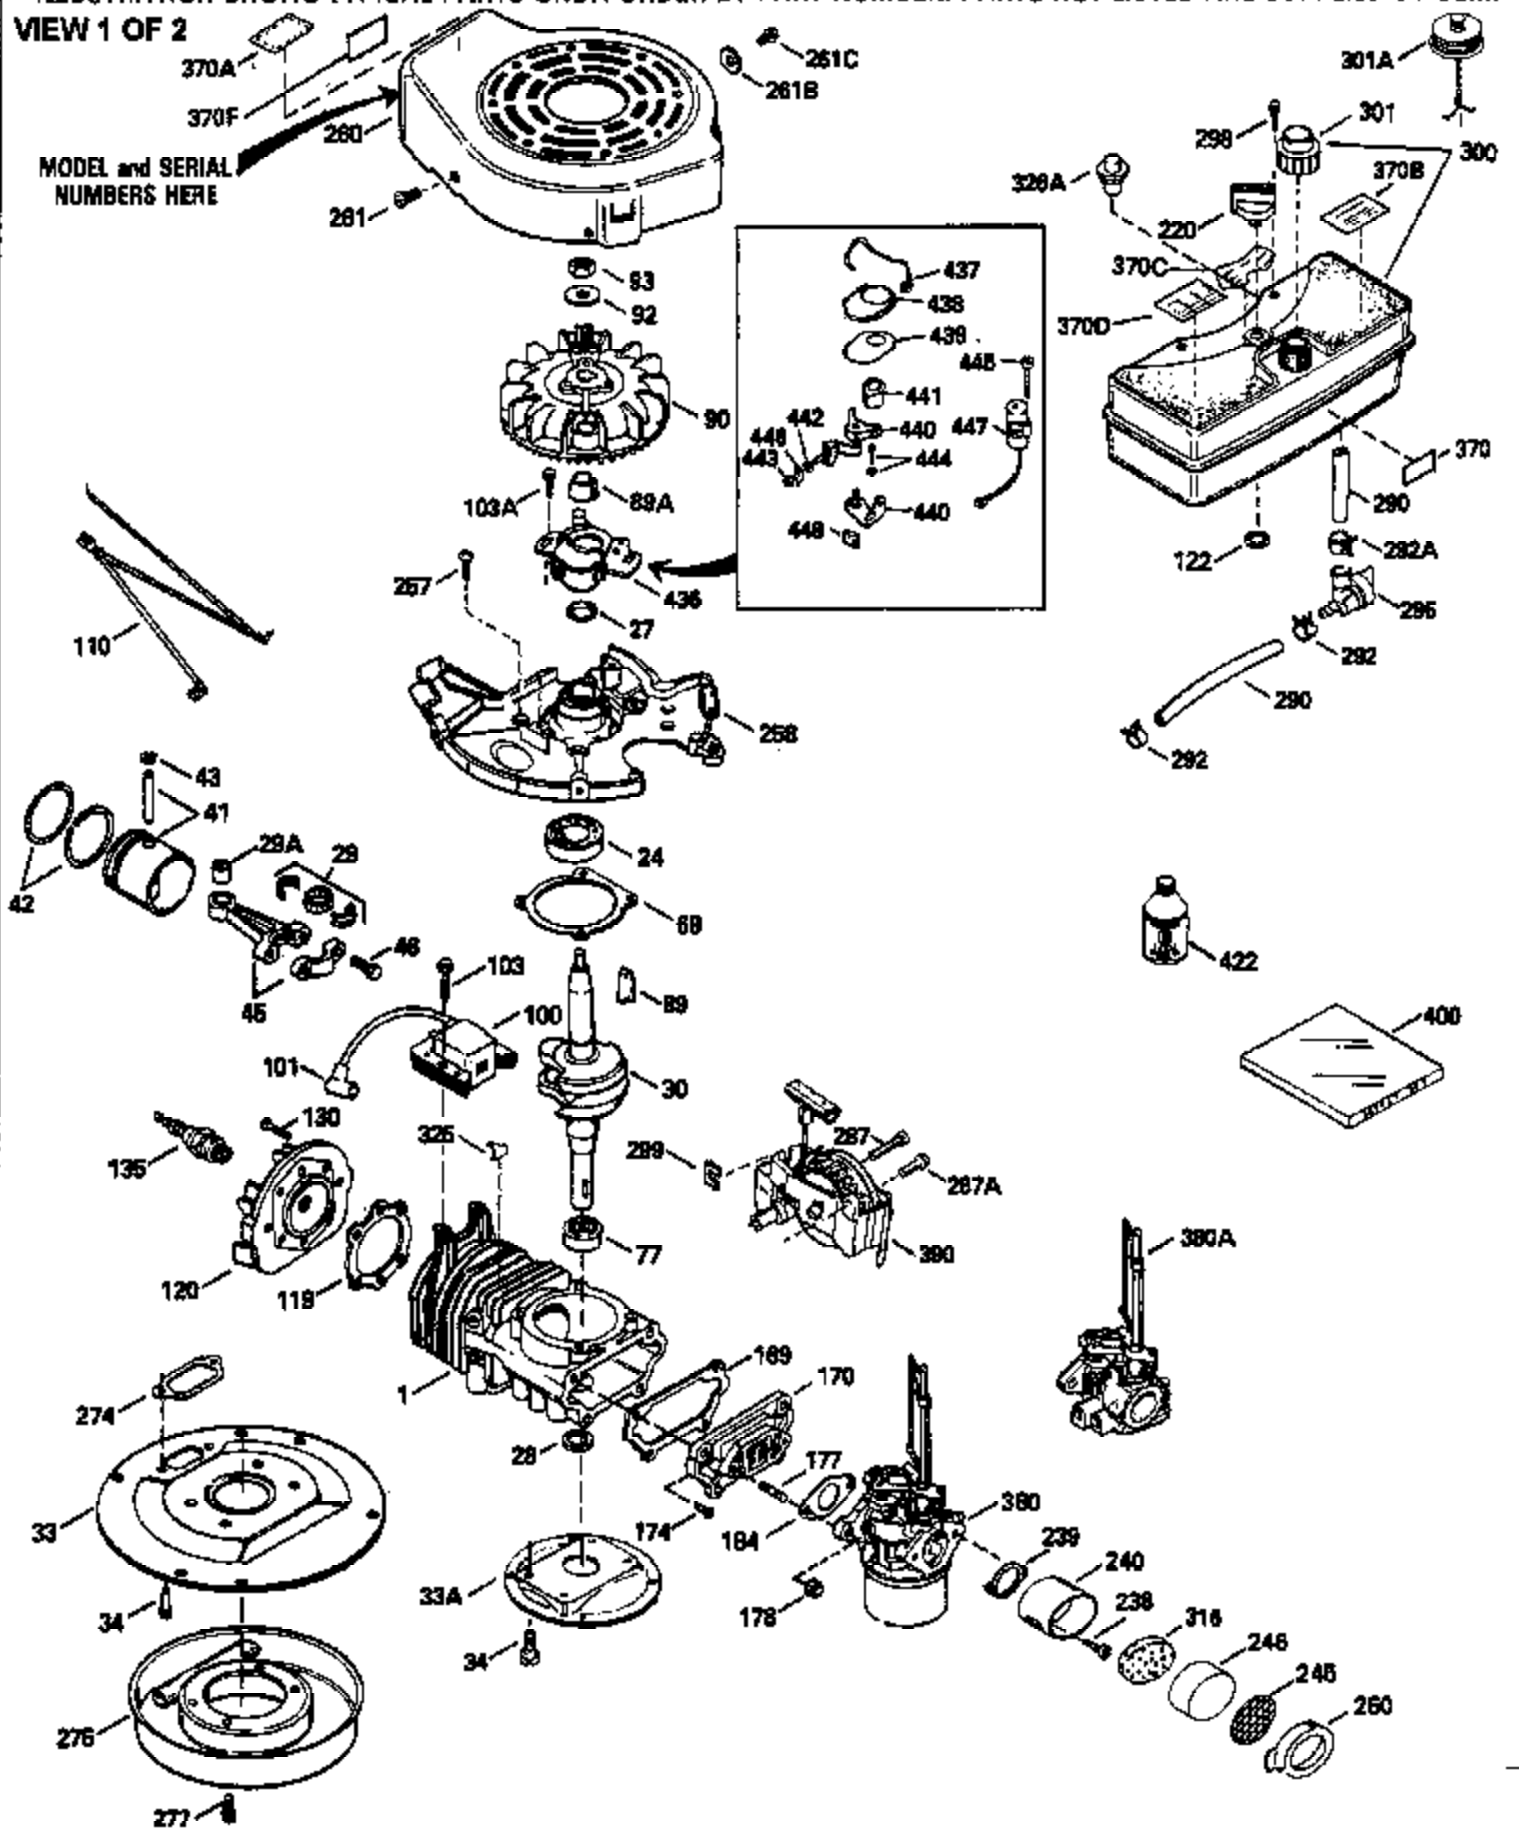

ILLUSTRATION SHOWS TYPICAL PARTS ONLY. ORDER BY PART NUMBER. PARTS NOT LISTED ARE SUPPLIED BY OEM.

VIEW 1 OF 2

MODEL and SERIAL
NUMBERS HERE

Ref #	Part Number	Qty	Description
	1		Cylinder (Order s/b if replacement is req.)
24	530110		Ball Bearing
27	510319		Oil Seal
28	28427		Oil Seal
29A	530104A		Cartridge Bearing
29	530151		Needle Bearing & Liner Set (30 Needle s)
30	290577		Crankshaft & Rod Ass'y. (Incl. 45)
33	330175		Adapter Plate (8" B.C.)
34	650797		Screw, 5/16-18 x 1/2"
41	310272A		Piston & Pin Ass'y. (.010" OS)
41	310283A		Piston & Pin Ass'y. (Std.)(Incl. 43)
42	310190		Ring Set (Std.)
42	310273		Ring Set (.010" OS)
43	310167		Piston Pin Retaining Ring
45	310263		Connecting Rod Ass'y. (Incl. 29, 29A & 46)
46	650633		Connecting Rod Bolt
69	510292A		* Cylinder Cover Gasket
77	780097		Cartridge Bearing
89A	611014A		Adapter Sleeve
90	611046A		Flywheel
92	650815		Belleville Washer
93	650390		Flywheel Nut
100	34431		Lamination & Coil Ass'y. (This coil has been superseded to 730207 solid state conversion kit.)
100	730207		Magneto to Solid State Conversion Kit (Includes solid state module, solid state flywheel key, and instructions.)(Use as required on external ignition engines only.)
101	610118		Spark Plug Cover
103A	650747		Screw, 1/4-20 x 3/4"
110	611018		Ground Wire
119	510274A		* Cylinder Head Gasket
120	250240B		Cylinder Head
122	570641		Retaining Ring
130	650477		Screw, Torx T-30, 1/4-20 x 3/4"
135	33636		Resistor Spark Plug
169	510323A		* Cover Plate Gasket
170	470152A		Reed & Cover Plate (Incl. 178)
174	650579		Screw, Torx T-25, 10-24 x 1/2"
178	650456		Nut, 1/4-20
184	510110A		* Carburetor Gasket
220	570640		Control Knob
257	650561		Screw, 1/4-20 x 5/8"
258	350409		Blower Housing Base (Incl. 27)
260	350410		Blower Housing
261	650958		Screw, 1/4-20 x 7/16"
261B	650854		Washer
274	510314		Exhaust Gasket
275	390297		Muffler
277	650911		Screw, Torx T-30, 1/4-20 x 5/8"
290	29774		Fuel Line
292	26460		Fuel Line Clamp
298	650803		Screw, 10-32 x 7/8"
300	410241		Fuel Tank (Incl. 301)
301	410238		Fuel Cap
370B	550213		Warning Decal
370A	34686		Name Decal
370C	550214		Choke Fast-Stop Decal