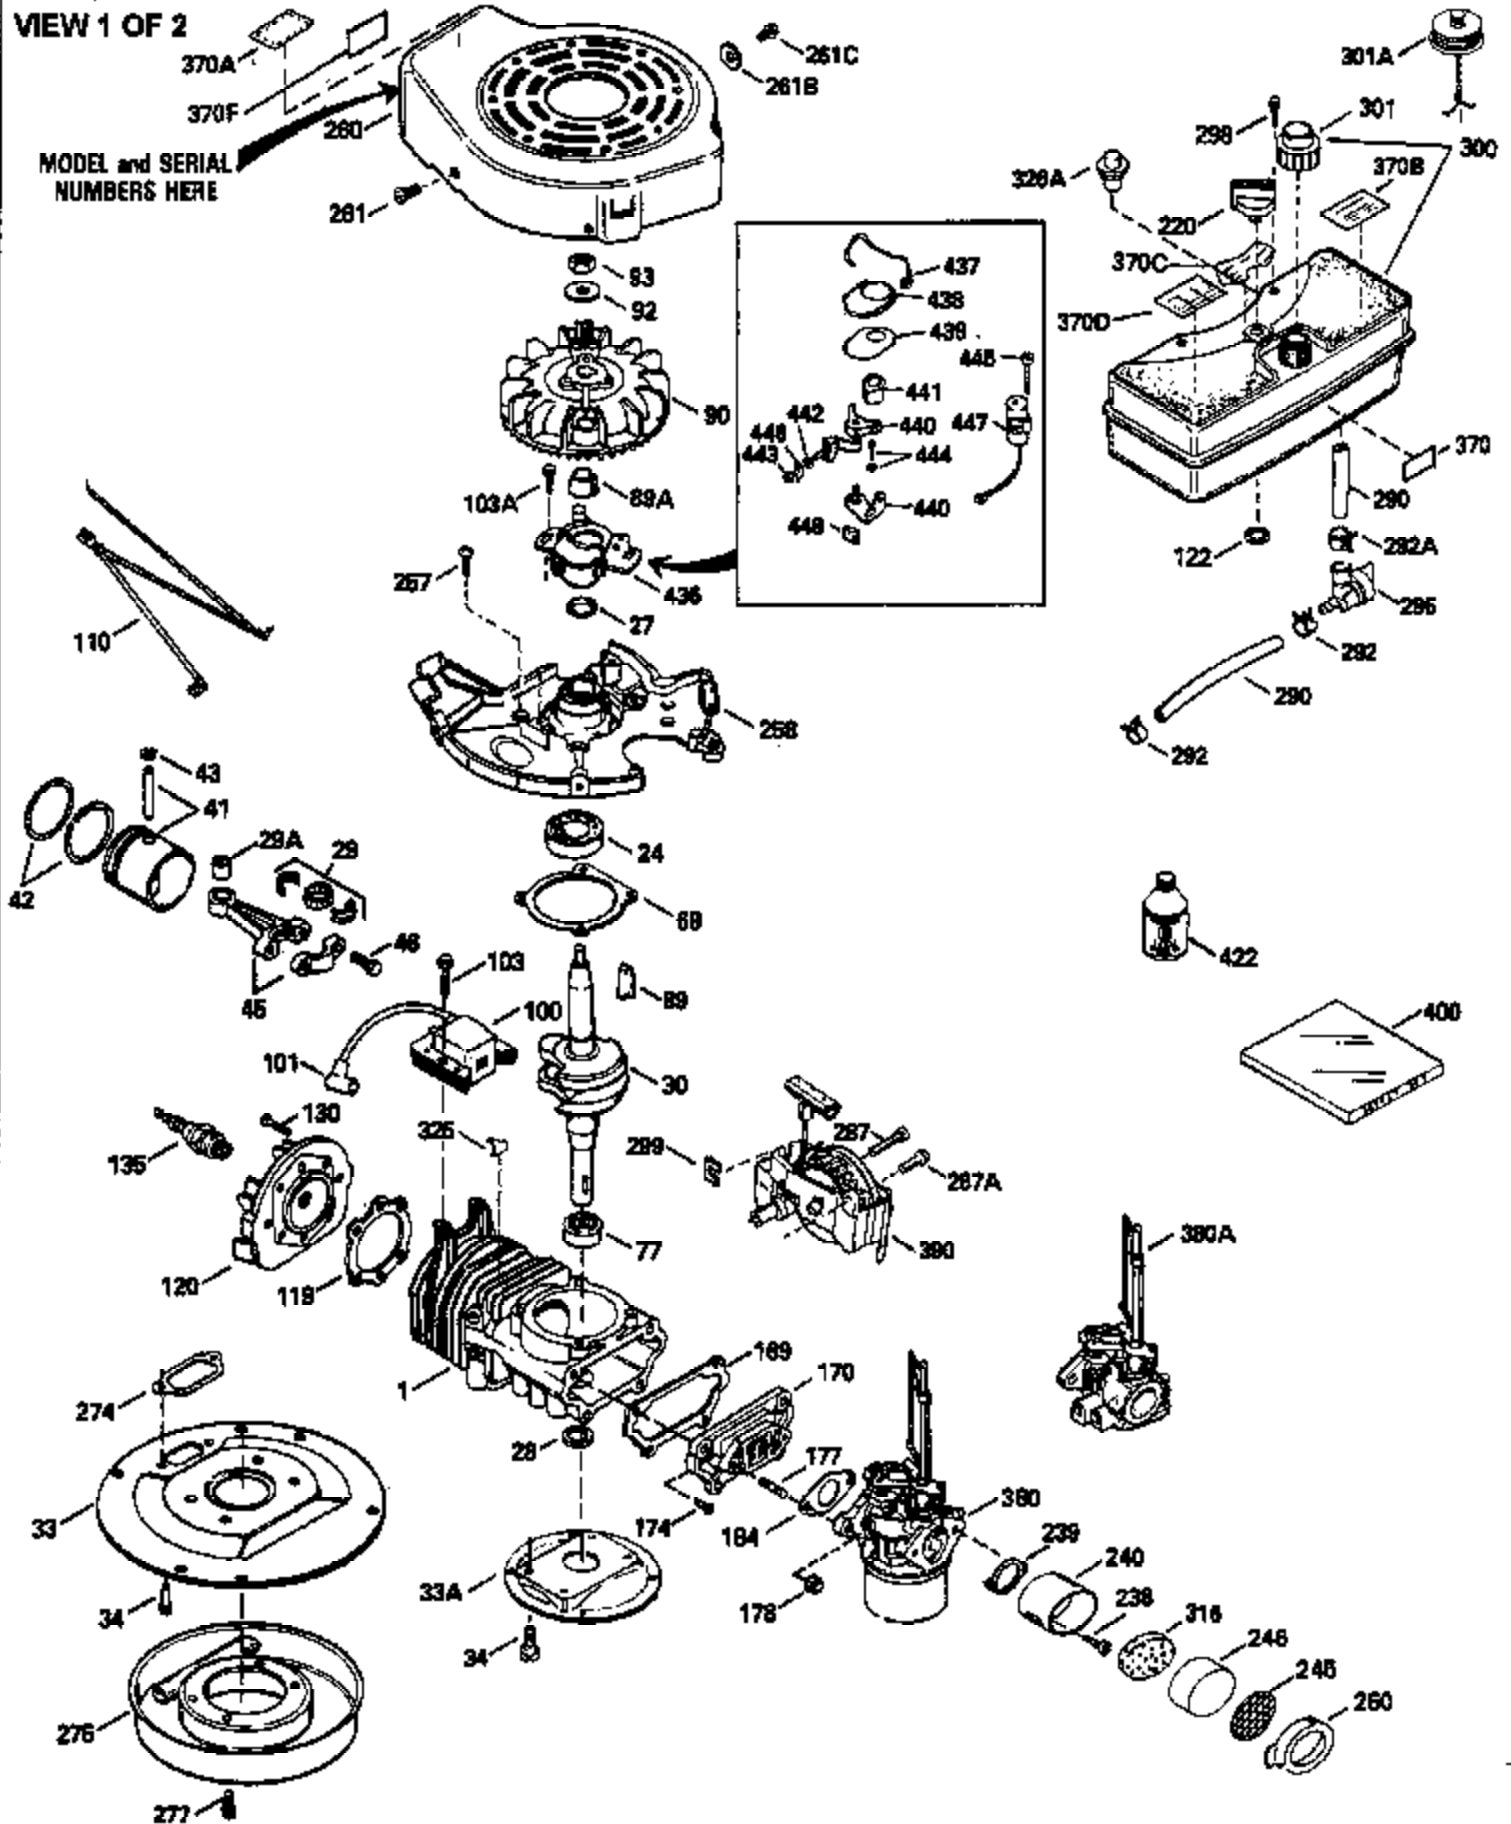

ILLUSTRATION SHOWS TYPICAL PARTS ONLY. ORDER BY PART NUMBER. PARTS NOT LISTED ARE SUPPLIED BY OEM.

VIEW 1 OF 2

MODEL and SERIAL
NUMBERS HERE

Ref #	Part Number	Qty	Description
	1		Cylinder (Order s/b if replacement is req.)
24	530110		Ball Bearing
27	510319		Oil Seal
28	28427		Oil Seal
29	530151		Needle Bearing & Liner Set (30 Needle s)
29A	530104A		Cartridge Bearing
30	290577		Crankshaft & Rod Ass'y. (Incl. 45)
33	330175		Adapter Plate (8" B.C.)
34	650797		Screw, 5/16-18 x 1/2"
41	310272A		Piston & Pin Ass'y. (.010" OS)
41	310283A		Piston & Pin Ass'y. (Std.)(Incl. 43)
42	310190		Ring Set (Std.)
42	310273		Ring Set (.010" OS)
43	310167		Piston Pin Retaining Ring
45	310263		Connecting Rod Ass'y. (Incl. 29, 29A & 46)
46	650633		Connecting Rod Bolt
69	510292A		* Cylinder Cover Gasket
77	780097		Cartridge Bearing
89A	611032		Adapter Sleeve
90	611046A		Flywheel
92	650815		Belleville Washer
93	650390		Flywheel Nut
100	34443A		Solid State Ignition (Incl. 101)
100	730207		Magneto to Solid State Conversion Kit (Includes solid state module, solid state flywheel key, and instructions.)(Use as required on external ignition engines only.)
101	610118		Spark Plug Cover
103	650814		Screw, Torx T-15, 10-24 x 1"
110	611031		Ground Wire
119	510274A		* Cylinder Head Gasket
120	250240B		Cylinder Head
122	570641		Retaining Ring
130	650477		Screw, Torx T-30, 1/4-20 x 3/4"
135	33636		Resistor Spark Plug
169	510323A		* Cover Plate Gasket
170	470152A		Reed & Cover Plate (Incl. 178)
174	650579		Screw, Torx T-25, 10-24 x 1/2"
178	650456		Nut, 1/4-20
184	510110A		* Carburetor Gasket
220	570640		Control Knob
257	650561		Screw, 1/4-20 x 5/8"
258	350408		Blower Housing Base (Incl. 27)
260	350403		Blower Housing
261	650958		Screw, 1/4-20 x 7/16"
261B	650854		Washer
274	510314		Exhaust Gasket
275	390297		Muffler
277	650911		Screw, Torx T-30, 1/4-20 x 5/8"
287	30646		Screw, 1/4-20 x 1-3/8"
287A	650561		Screw, 1/4-20 x 5/8"
290	29774		Fuel Line
292	26460		Fuel Line Clamp
298	650803		Screw, 10-32 x 7/8"
300	410241		Fuel Tank (Incl. 301)
301	410238		Fuel Cap
325	611021		Wire Clip
370C	550214		Choke Fast-Stop Decal