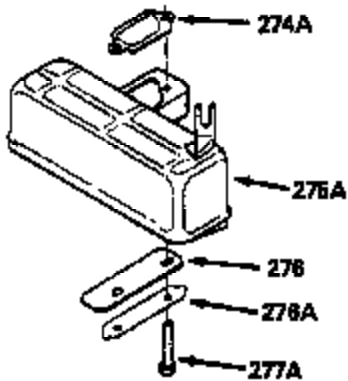

ILLUSTRATION SHOWS TYPICAL PARTS ONLY. ORDER BY PART NUMBER. PARTS NOT LISTED ARE SUPPLIED BY OEM.

VIEW 2 OF 2

Ref #	Part Number	Qty	Description
	92 650815		Belleville Washer
	93 650390		Flywheel Nut
189A	650911		Screw, Torx T-30, 1/4-20 x 5/8" (As r eq.)
230	34338		Air Cleaner Gasket
238A	650806		Screw, 10-32 x 5/8"
240A	450234		Air Cleaner Body
245A	450236		Air Cleaner Element
248	33008		Air Cleaner Tube
250A	33007		Air Cleaner Cover
261B	650854		Washer
316A	450235		Mesh Screen
326	450237		Button Plug