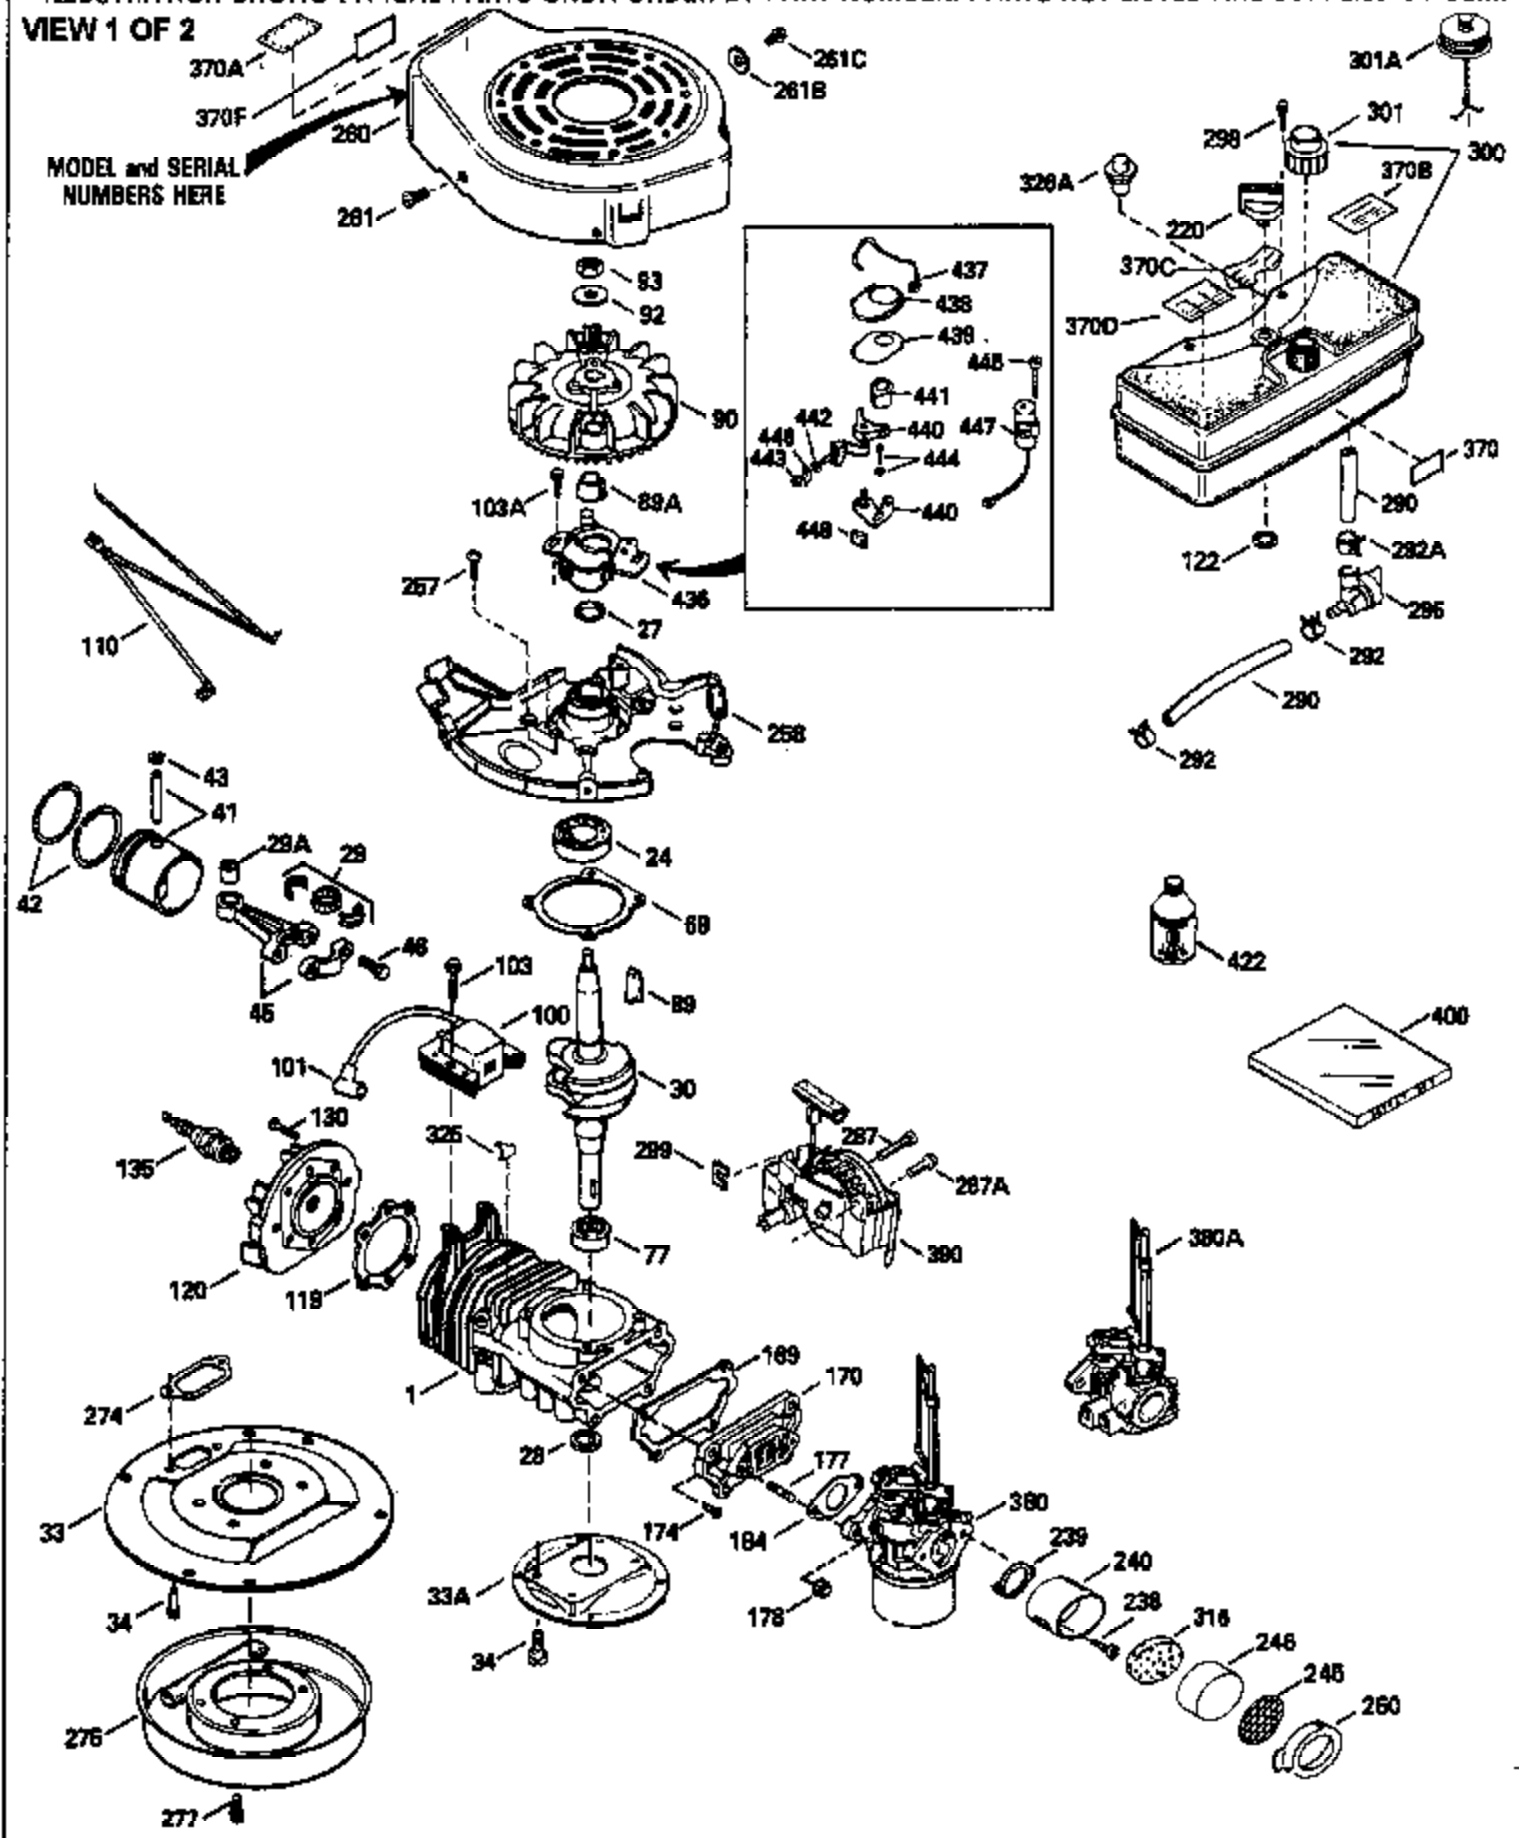

ILLUSTRATION SHOWS TYPICAL PARTS ONLY. ORDER BY PART NUMBER. PARTS NOT LISTED ARE SUPPLIED BY OEM.

VIEW 1 OF 2

MODEL and SERIAL
NUMBERS HERE

Ref #	Part Number	Qty	Description
	1		Cylinder (Order s/b if replacement is req.)
24	530110		Ball Bearing
27	510319		Oil Seal
28	28427		Oil Seal
29	530151		Needle Bearing & Liner Set (30 Needle s)
29A	530104A		Cartridge Bearing
30	290591		Crankshaft & Rod Ass'y. (Incl. 45)
30	330177		Adapter Plate (8" B.C.)
34	650797		Screw, 5/16-18 x 1/2"
41	310272A		Piston & Pin Ass'y. (.010" OS)
41	310283A		Piston & Pin Ass'y. (Std.)(Incl. 43)
42	310190		Ring Set (Std.)
42	310273		Ring Set (.010" OS)
43	310167		Piston Pin Retaining Ring
45	310263		Connecting Rod Ass'y. (Incl. 29, 29A & 46)
46	650633		Connecting Rod Bolt
69	510292A		* Cylinder Cover Gasket
77	780097		Cartridge Bearing
89	611004		Flywheel Key
90	611046A		Flywheel
92	650815		Belleville Washer
93	650390		Flywheel Nut
100	34443A		Solid State Ignition (Incl. 101)
100	730207		Magneto to Solid State Conversion Kit (Includes solid state module, solid state flywheel key, and instructions.)(Use as required on external ignition engines only.)
101	610118		Spark Plug Cover
103	650814		Screw, Torx T-15, 10-24 x 1"
110	611031		Ground Wire
119	510274A		* Cylinder Head Gasket
120	250240B		Cylinder Head
122	570641		Retaining Ring
130	650477		Screw, Torx T-30, 1/4-20 x 3/4"
135	33636		Resistor Spark Plug
169	510323A		* Cover Plate Gasket
170	470152A		Reed & Cover Plate (Incl. 178)
174	650579		Screw, Torx T-25, 10-24 x 1/2"
178	650456		Nut, 1/4-20
184	510110A		* Carburetor Gasket
220	570640		Control Knob
257	650561		Screw, 1/4-20 x 5/8"
258	350408		Blower Housing Base (Incl. 27)
260	350403		Blower Housing
261	650958		Screw, 1/4-20 x 7/16"
261B	650854		Washer
274	510314		Exhaust Gasket
275	390300		Muffler
277	650911		Screw, Torx T-30, 1/4-20 x 5/8"
287A	650561		Screw, 1/4-20 x 5/8"
287	30646		Screw, 1/4-20 x 1-3/8"
290	29774		Fuel Line
292	26460		Fuel Line Clamp
298	650803		Screw, 10-32 x 7/8"
300	410241		Fuel Tank (Incl. 301)
301	410238		Fuel Cap
370D	550212		Fuel Mix Decal
370B	550213		Warning Decal