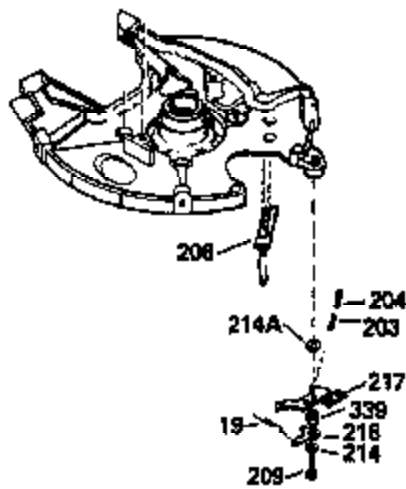

ILLUSTRATION SHOWS TYPICAL PARTS ONLY. ORDER BY PART NUMBER. PARTS NOT LISTED ARE SUPPLIED BY OEM.

VIEW 2 OF 2

Ref #	Part Number	Qty	Description
	92 650815		Belleville Washer
	93 650390		Flywheel Nut
189A	650911		Screw, Torx T-30, 1/4-20 x 5/8" (As r eq.)
	230 34338		Air Cleaner Gasket
238A	650806		Screw, 10-32 x 5/8"
240A	450234		Air Cleaner Body
245A	450236		Air Cleaner Element
	248 33008		Air Cleaner Tube
250A	33007		Air Cleaner Cover
261B	650854		Washer
	285 590551		Starter Cup
287B			Rivet (Can be purchased locally)
316A	450235		Mesh Screen
	326 450237		Button Plug
390A	590420		Rewind Starter (Refer to Division 5, Section C, page 25 or Fiche 23B, Grid G-11 for breakdown)