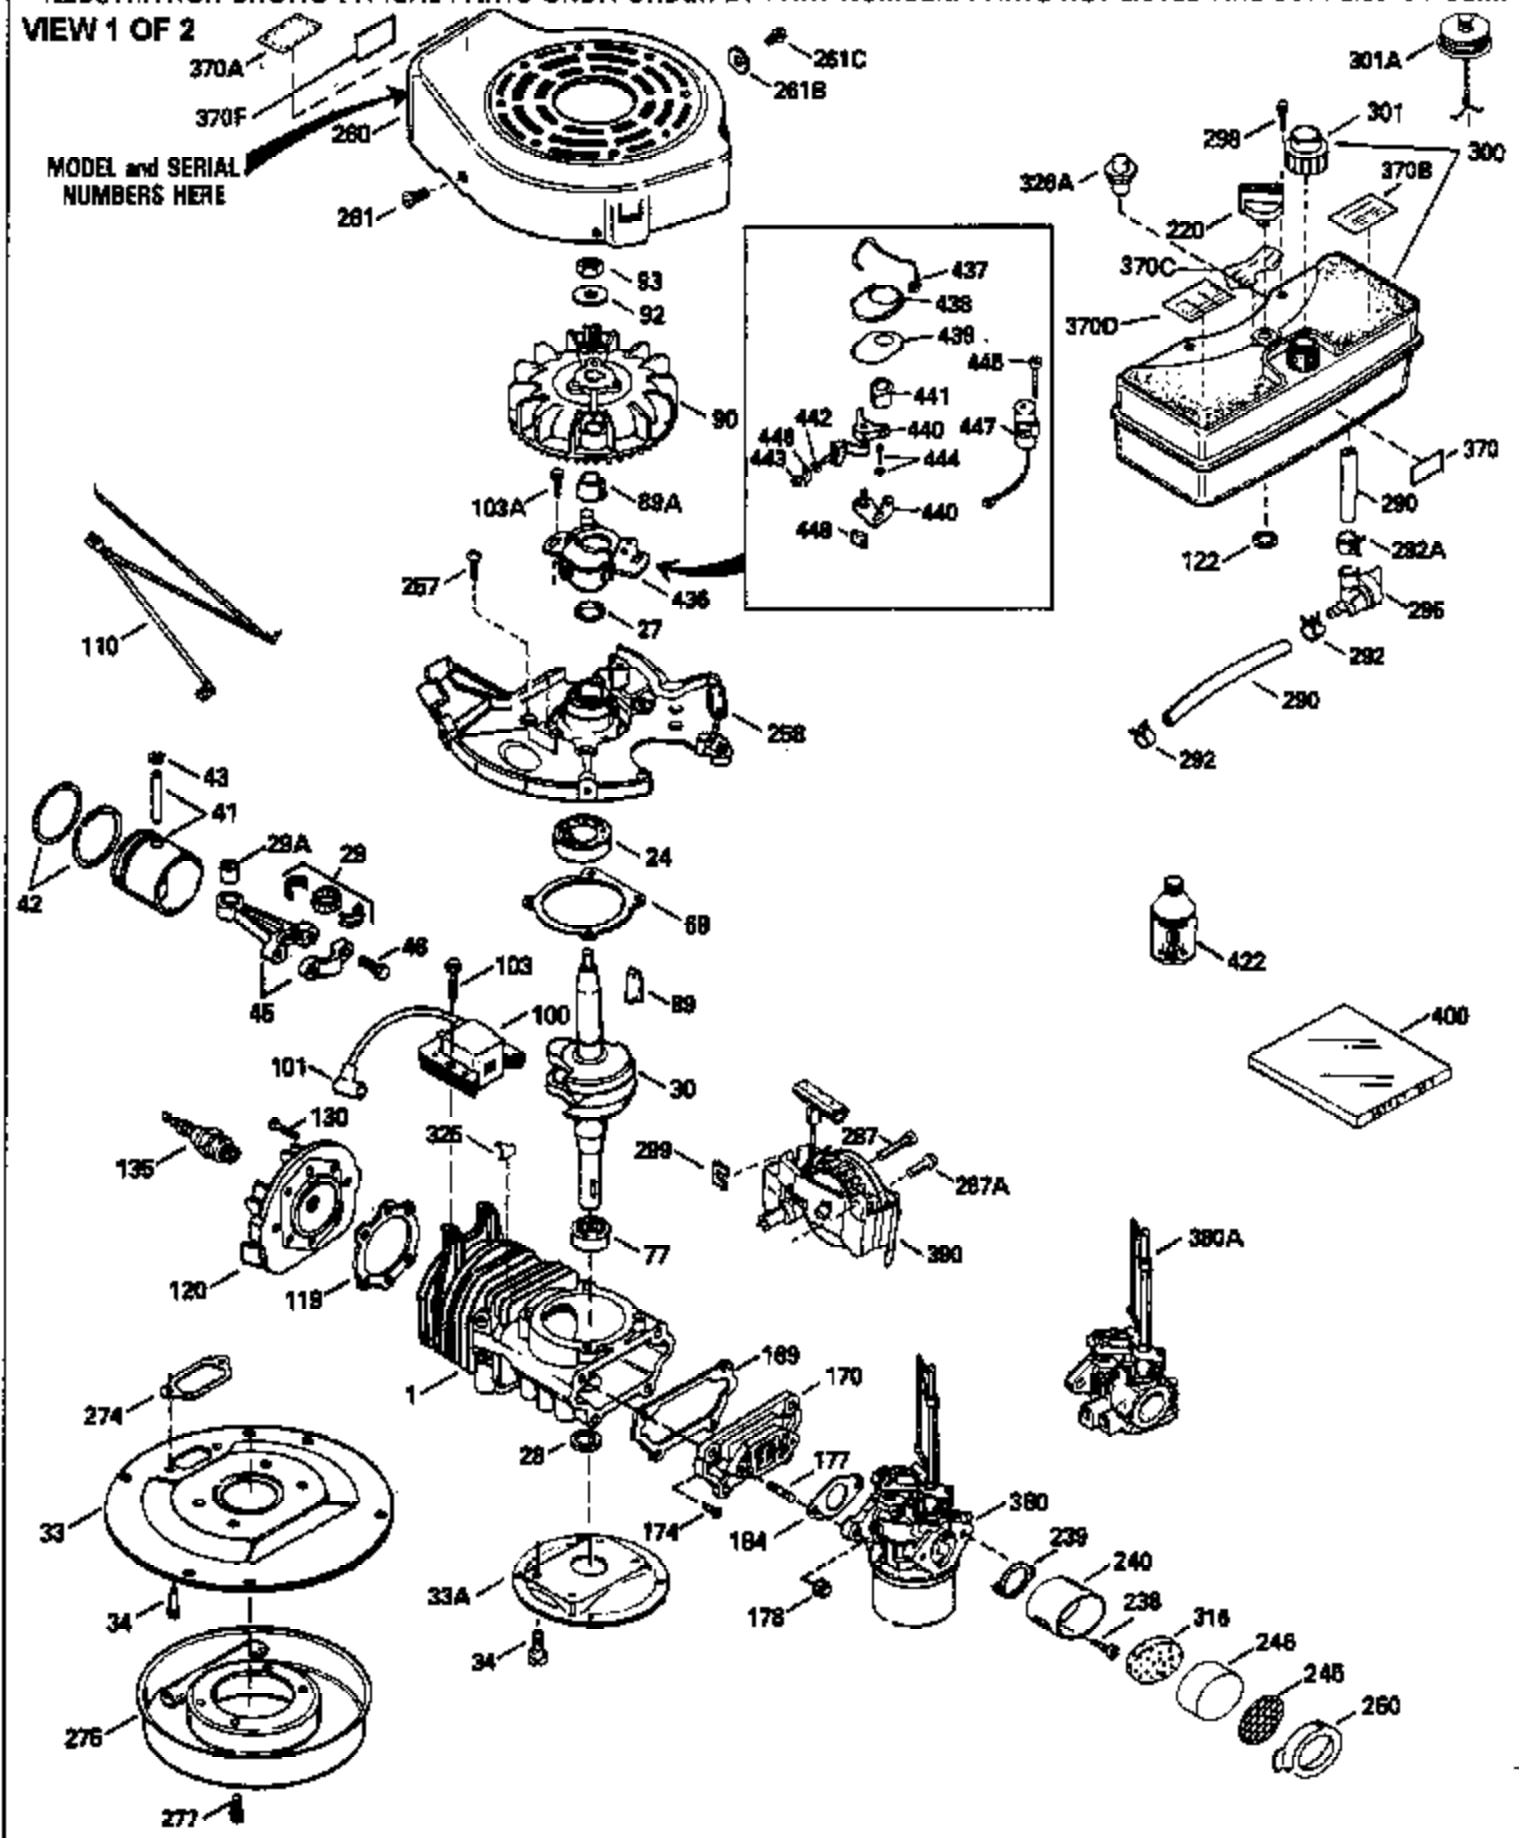

ILLUSTRATION SHOWS TYPICAL PARTS ONLY. ORDER BY PART NUMBER. PARTS NOT LISTED ARE SUPPLIED BY OEM.

VIEW 1 OF 2

MODEL and SERIAL
NUMBERS HERE

Ref #	Part Number	Qty	Description
	1		Cylinder (Order s/b if replacement is req.)
24	530110		Ball Bearing
27	510319		Oil Seal
28	28427		Oil Seal
29A	530104A		Cartridge Bearing
29	530151		Needle Bearing & Liner Set (30 Needle s)
30	290579		Crankshaft & Rod Ass'y. (Incl. 45)
33	330175		Adapter Plate (8" B.C.)
34	650797		Screw, 5/16-18 x 1/2"
41	310272A		Piston & Pin Ass'y. (.010" OS)
41	310283A		Piston & Pin Ass'y. (Std.)(Incl. 43)
42	310190		Ring Set (Std.)
42	310273		Ring Set (.010" OS)
43	310167		Piston Pin Retaining Ring
45	310263		Connecting Rod Ass'y. (Incl. 29, 29A & 46)
46	650633		Connecting Rod Bolt
69	510292A		* Cylinder Cover Gasket
77	780097		Cartridge Bearing
89A	611014A		Adapter Sleeve
90	611046A		Flywheel
92	650815		Belleville Washer
93	650390		Flywheel Nut
100	34431		Lamination & Coil Ass'y. (This coil has been superseded to 730207 solid state conversion kit.)
100	730207		Magneto to Solid State Conversion Kit (Includes solid state module, solid state flywheel key, and instructions.)(Use as required on external ignition engines only.)
101	610118		Spark Plug Cover
103A	650747		Screw, 1/4-20 x 3/4"
110	611018		Ground Wire
119	510274A		* Cylinder Head Gasket
120	250240B		Cylinder Head
122	570641		Retaining Ring
130	650477		Screw, Torx T-30, 1/4-20 x 3/4"
135	33636		Resistor Spark Plug
169	510323A		* Cover Plate Gasket
170	470152A		Reed & Cover Plate (Incl. 178)
174	650579		Screw, Torx T-25, 10-24 x 1/2"
178	650456		Nut, 1/4-20
184	510110A		* Carburetor Gasket
220	570640		Control Knob
257	650561		Screw, 1/4-20 x 5/8"
258	350409		Blower Housing Base (Incl. 27)
260	350410		Blower Housing
261	650958		Screw, 1/4-20 x 7/16"
261B	650854		Washer
274	510314		Exhaust Gasket
275	390297		Muffler
277	650911		Screw, Torx T-30, 1/4-20 x 5/8"
290	29774		Fuel Line
292	26460		Fuel Line Clamp
298	650803		Screw, 10-32 x 7/8"
300	410241		Fuel Tank (Incl. 301)
301	410238		Fuel Cap
370B	550213		Warning Decal
370A	34686		Name Decal
370C	550214		Choke Fast-Stop Decal