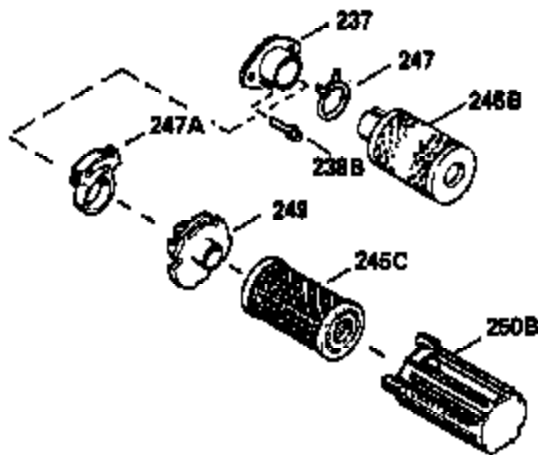

Ref #	Part Number	Qty	Description
370C	550217		Choke-Run Decal
380A	632218		Carburetor (Incl. 184) (Refer to Division 5, Section A, page A7-24 or Fiche 23B,Grid G-1 for breakdown)
400	510295A		* Gasket Set (Incl. items marked *)
422	730227A		2-Cycle Oil (8 oz.)
436	611006		Stator Plate Ass'y. (Incl. 437 thru 4 48)
437	30551		Breaker Box Cover Spring
438	610947		Dust Cover
439	610948		Dust Cover Gasket
440	30547A		Breaker Contact
441	30552		Breaker Cam
442	610385		Washer
443	610408		Nut, 8 32
444	29181		Breaker Point Screw
445	610593		Screw, 8-32 x 13/16"
446	33356		Ground Terminal
447	30548B		Condenser
448	30549		Felt Cam Wiper

ILLUSTRATION SHOWS TYPICAL PARTS ONLY. ORDER BY PART NUMBER. PARTS NOT LISTED ARE SUPPLIED BY OEM.

VIEW 2 OF 2

Ref #	Part Number	Qty	Description
	92 650815		Belleville Washer
	93 650390		Flywheel Nut
189A	650911		Screw, Torx T-30, 1/4-20 x 5/8" (As r eq.)
	230 34338		Air Cleaner Gasket
238A	650806		Screw, 10-32 x 5/8"
240A	450234		Air Cleaner Body
245A	450236		Air Cleaner Element
	248 33008		Air Cleaner Tube
250A	33007		Air Cleaner Cover
261B	650854		Washer
	285 590551		Starter Cup
287B			Rivet (Can be purchased locally)
316A	450235		Mesh Screen
	326 450237		Button Plug
390A	590420		Rewind Starter (Refer to Division 5, Section C, page 25 or Fiche 23B, Grid G-11 for breakdown)