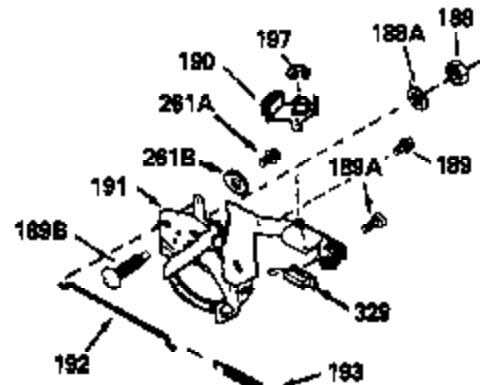

ILLUSTRATION SHOWS TYPICAL PARTS ONLY. ORDER BY PART NUMBER. PARTS NOT LISTED ARE SUPPLIED BY OEM.

VIEW 2 OF 2

Ref #	Part Number	Qty	Description
	92 650815		Belleville Washer
	93 650390		Flywheel Nut
189A	650911		Screw, Torx T-30, 1/4-20 x 5/8" (As r eq.)
	230 34338		Air Cleaner Gasket
238A	650806		Screw, 10-32 x 5/8"
240A	450234		Air Cleaner Body
245A	450236		Air Cleaner Element
	248 33008		Air Cleaner Tube
250A	33007		Air Cleaner Cover
261B	650854		Washer
	285 590551		Starter Cup
287B			Rivet (Can be purchased locally)
316A	450235		Mesh Screen
	326 450237		Button Plug
390A	590420		Rewind Starter (Refer to Division 5, Section C, page 25 or Fiche 23B, Grid G-11 for breakdown)