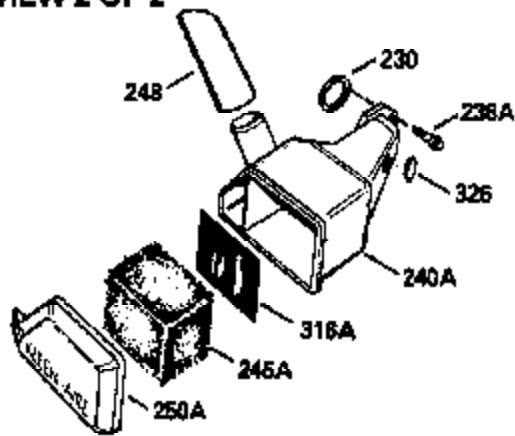

ILLUSTRATION SHOWS TYPICAL PARTS ONLY. ORDER BY PART NUMBER. PARTS NOT LISTED ARE SUPPLIED BY OEM.

VIEW 2 OF 2

Ref #	Part Number	Qty	Description
	92 650815		Belleville Washer
	93 650390		Flywheel Nut
189A	650911		Screw, Torx T-30, 1/4-20 x 5/8" (As r eq.)
	230 34338		Air Cleaner Gasket
238A	650806		Screw, 10-32 x 5/8"
240A	450234		Air Cleaner Body
245A	450236		Air Cleaner Element
	248 33008		Air Cleaner Tube
250A	33007		Air Cleaner Cover
261B	650854		Washer
	285 590551		Starter Cup
287B			Rivet (Can be purchased locally)
316A	450235		Mesh Screen
	326 450237		Button Plug
390A	590420		Rewind Starter (Refer to Division 5, Section C, page 25 or Fiche 23B, Grid G-11 for breakdown)