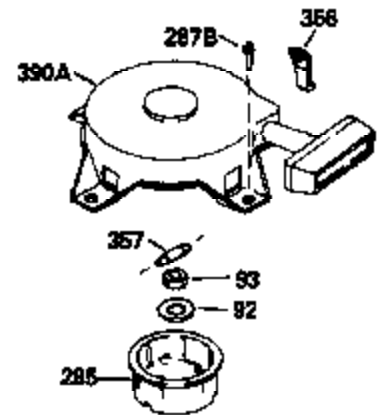

ILLUSTRATION SHOWS TYPICAL PARTS ONLY. ORDER BY PART NUMBER. PARTS NOT LISTED ARE SUPPLIED BY OEM.

VIEW 2 OF 2

Ref #	Part Number	Qty	Description
	92 650815		Belleville Washer
	93 650390		Flywheel Nut
189A	650911		Screw, Torx T-30, 1/4-20 x 5/8" (As r eq.)
	230 34338		Air Cleaner Gasket
238A	650806		Screw, 10-32 x 5/8"
240A	450234		Air Cleaner Body
245A	450236		Air Cleaner Element
	248 33008		Air Cleaner Tube
250A	33007		Air Cleaner Cover
261B	650854		Washer
	285 590551		Starter Cup
287B			Rivet (Can be purchased locally)
316A	450235		Mesh Screen
	326 450237		Button Plug
390A	590420		Rewind Starter (Refer to Division 5, Section C, page 25 or Fiche 23B, Grid G-11 for breakdown)