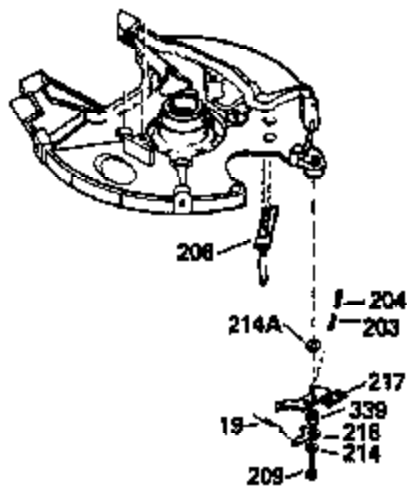

ILLUSTRATION SHOWS TYPICAL PARTS ONLY. ORDER BY PART NUMBER. PARTS NOT LISTED ARE SUPPLIED BY OEM.

VIEW 2 OF 2

Ref #	Part Number	Qty	Description
	92 650815		Belleville Washer
	93 650390		Flywheel Nut
189A	650911		Screw, Torx T-30, 1/4-20 x 5/8" (As r eq.)
	230 34338		Air Cleaner Gasket
238A	650806		Screw, 10-32 x 5/8"
240A	450234		Air Cleaner Body
245A	450236		Air Cleaner Element
	248 33008		Air Cleaner Tube
250A	33007		Air Cleaner Cover
261B	650854		Washer
	285 590551		Starter Cup
287B			Rivet (Can be purchased locally)
316A	450235		Mesh Screen
	326 450237		Button Plug
390A	590420		Rewind Starter (Refer to Division 5, Section C, page 25 or Fiche 23B, Grid G-11 for breakdown)