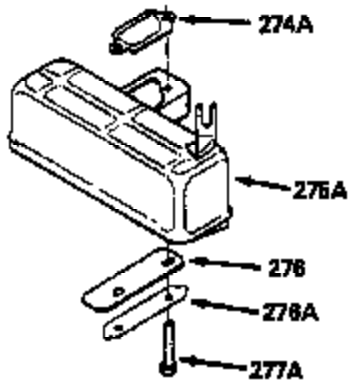

ILLUSTRATION SHOWS TYPICAL PARTS ONLY. ORDER BY PART NUMBER. PARTS NOT LISTED ARE SUPPLIED BY OEM.

VIEW 2 OF 2

Ref #	Part Number	Qty	Description
	92 650815		Belleville Washer
	93 650390		Flywheel Nut
189A	650911		Screw, Torx T-30, 1/4-20 x 5/8" (As r eq.)
	230 34338		Air Cleaner Gasket
238A	650806		Screw, 10-32 x 5/8"
240A	450234		Air Cleaner Body
245A	450236		Air Cleaner Element
	248 33008		Air Cleaner Tube
250A	33007		Air Cleaner Cover
261B	650854		Washer
	285 590551		Starter Cup
287B			Rivet (Can be purchased locally)
316A	450235		Mesh Screen
	326 450237		Button Plug
390A	590420		Rewind Starter (Refer to Division 5, Section C, page 25 or Fiche 23B, Grid G-11 for breakdown)