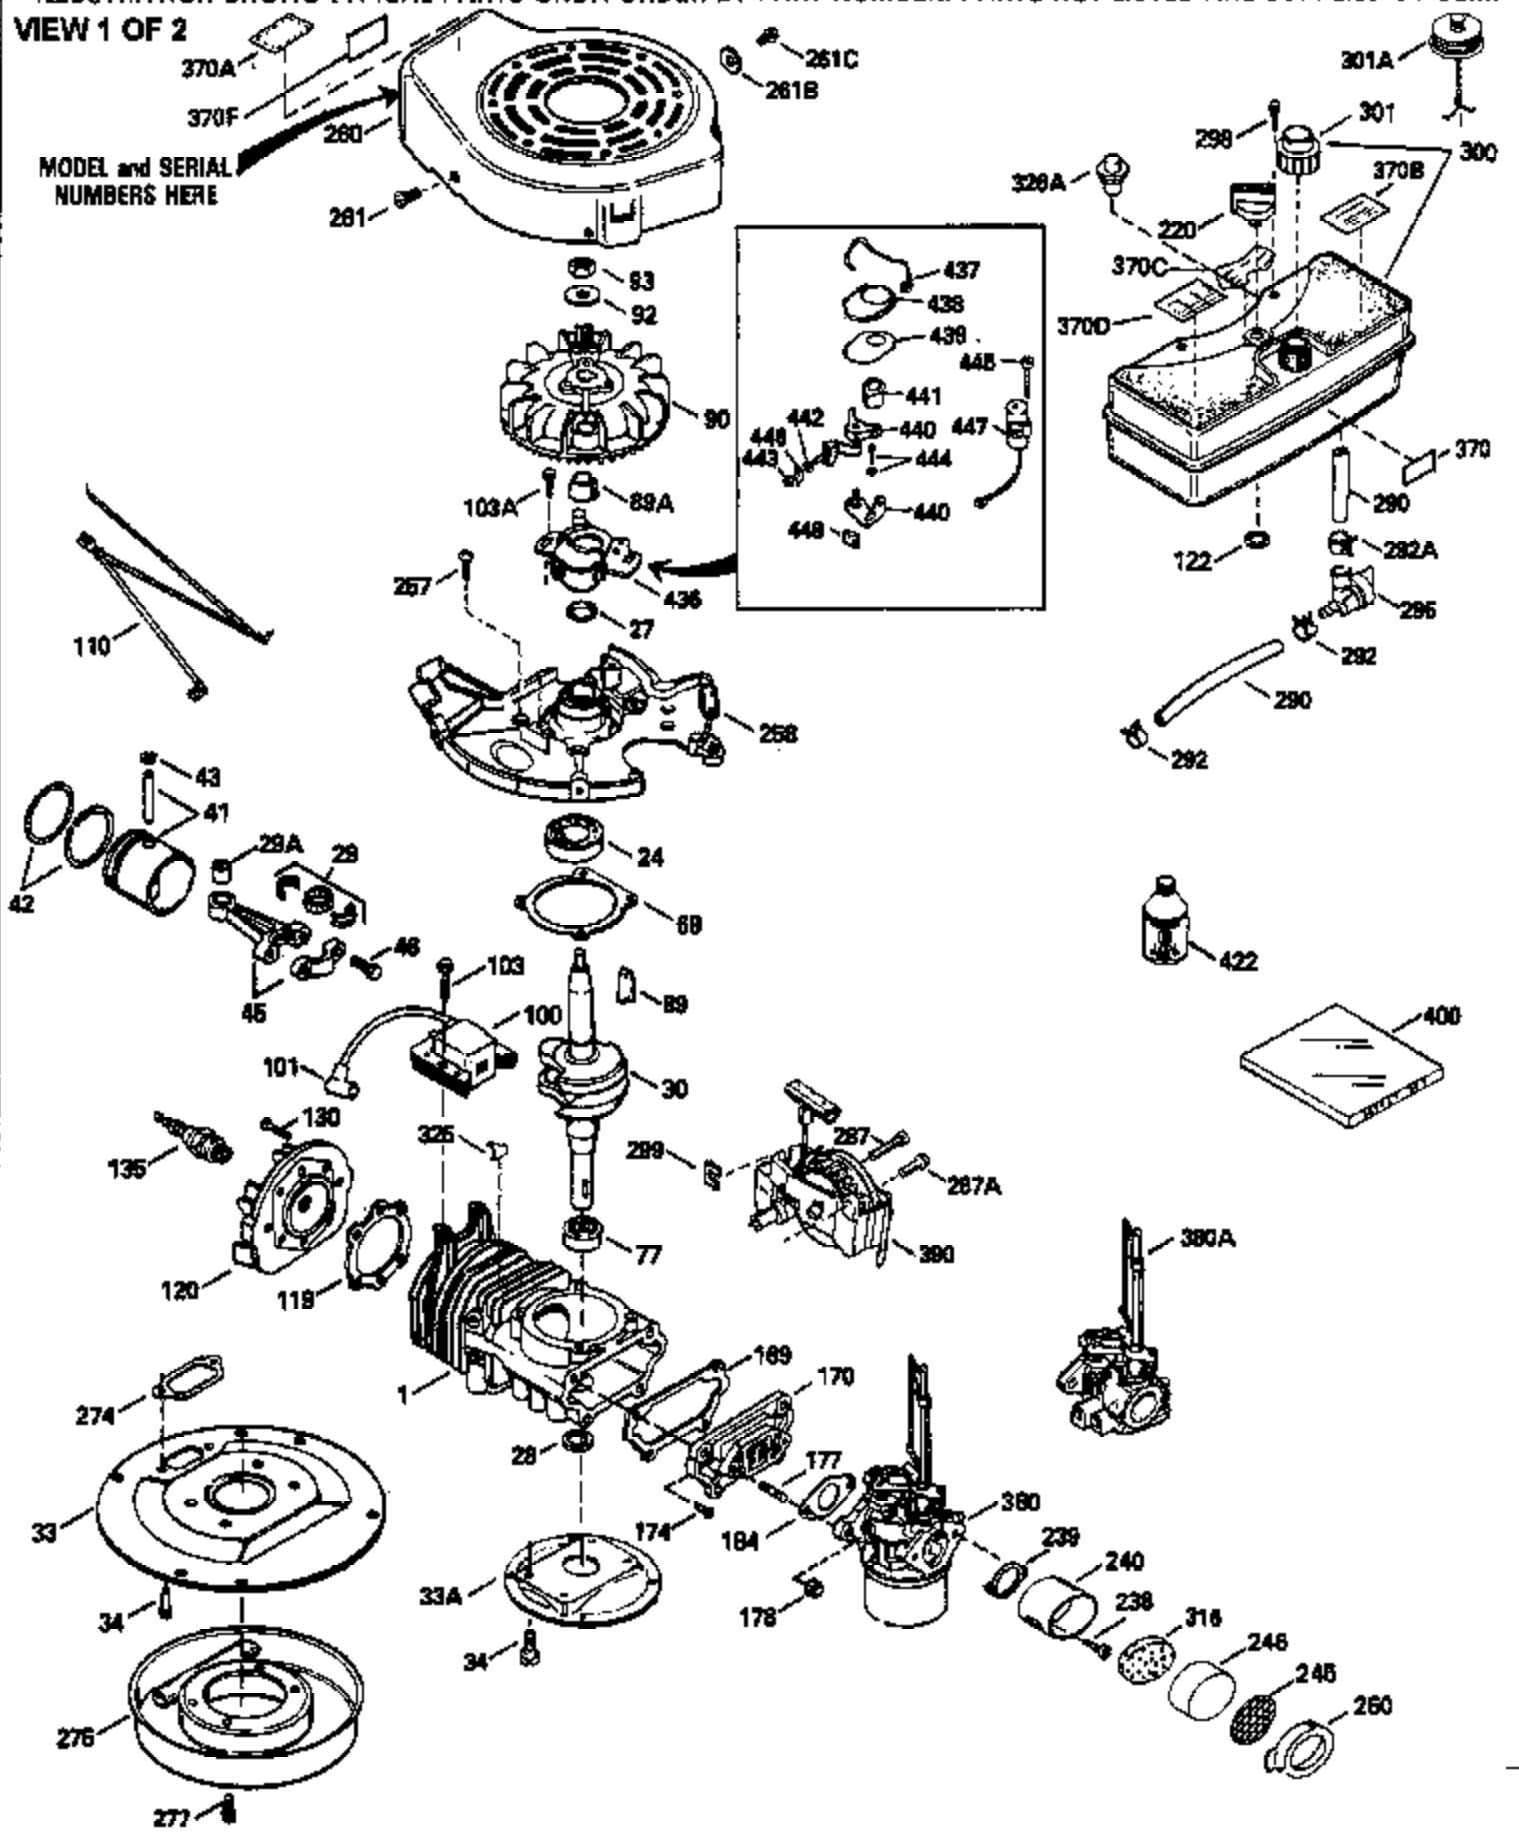

ILLUSTRATION SHOWS TYPICAL PARTS ONLY. ORDER BY PART NUMBER. PARTS NOT LISTED ARE SUPPLIED BY OEM.

VIEW 1 OF 2

MODEL and SERIAL
NUMBERS HERE

Ref #	Part Number	Qty	Description
	1		Cylinder (Order s/b if replacement is req.)
24	530110		Ball Bearing
27	510319		Oil Seal
28	28427		Oil Seal
29A	530104A		Cartridge Bearing
29	530151		Needle Bearing & Liner Set (30 Needle s)
30	290577		Crankshaft & Rod Ass'y. (Incl. 45)
33	330175		Adapter Plate (8" B.C.)
34	650797		Screw, 5/16-18 x 1/2"
41	310272A		Piston & Pin Ass'y. (.010" OS)
41	310283A		Piston & Pin Ass'y. (Std.)(Incl. 43)
42	310190		Ring Set (Std.)
42	310273		Ring Set (.010" OS)
43	310167		Piston Pin Retaining Ring
45	310263		Connecting Rod Ass'y. (Incl. 29, 29A & 46)
46	650633		Connecting Rod Bolt
69	510292A		* Cylinder Cover Gasket
77	780097		Cartridge Bearing
89A	611014A		Adapter Sleeve
90	611046A		Flywheel
92	650815		Belleville Washer
93	650390		Flywheel Nut
100	34431		Lamination & Coil Ass'y. (This coil has been superseded to 730207 solid state conversion kit.)
100	730207		Magneto to Solid State Conversion Kit (Includes solid state module, solid state flywheel key, and instructions.)(Use as required on external ignition engines only.)
101	610118		Spark Plug Cover
103A	650747		Screw, 1/4-20 x 3/4"
110	611033		Ground Wire
119	510274A		* Cylinder Head Gasket
120	250240B		Cylinder Head
122	570641		Retaining Ring
130	650477		Screw, Torx T-30, 1/4-20 x 3/4"
135	33636		Resistor Spark Plug
169	510323A		* Cover Plate Gasket
170	470152A		Reed & Cover Plate (Incl. 178)
174	650579		Screw, Torx T-25, 10-24 x 1/2"
178	650456		Nut, 1/4-20
184	510110A		* Carburetor Gasket
220	570640		Control Knob
257	650561		Screw, 1/4-20 x 5/8"
258	350409		Blower Housing Base (Incl. 27)
260	350410		Blower Housing
261	650958		Screw, 1/4-20 x 7/16"
261B	650854		Washer
274	510314		Exhaust Gasket
277	650911		Screw, Torx T-30, 1/4-20 x 5/8"
290	29774		Fuel Line
292	26460		Fuel Line Clamp
298	650803		Screw, 10-32 x 7/8"
300	410241		Fuel Tank (Incl. 301)
301	410238		Fuel Cap
325	611034		Wire Clip
370D	550212		Fuel Mix Decal
370A	34686		Name Decal
370B	550213		Warning Decal