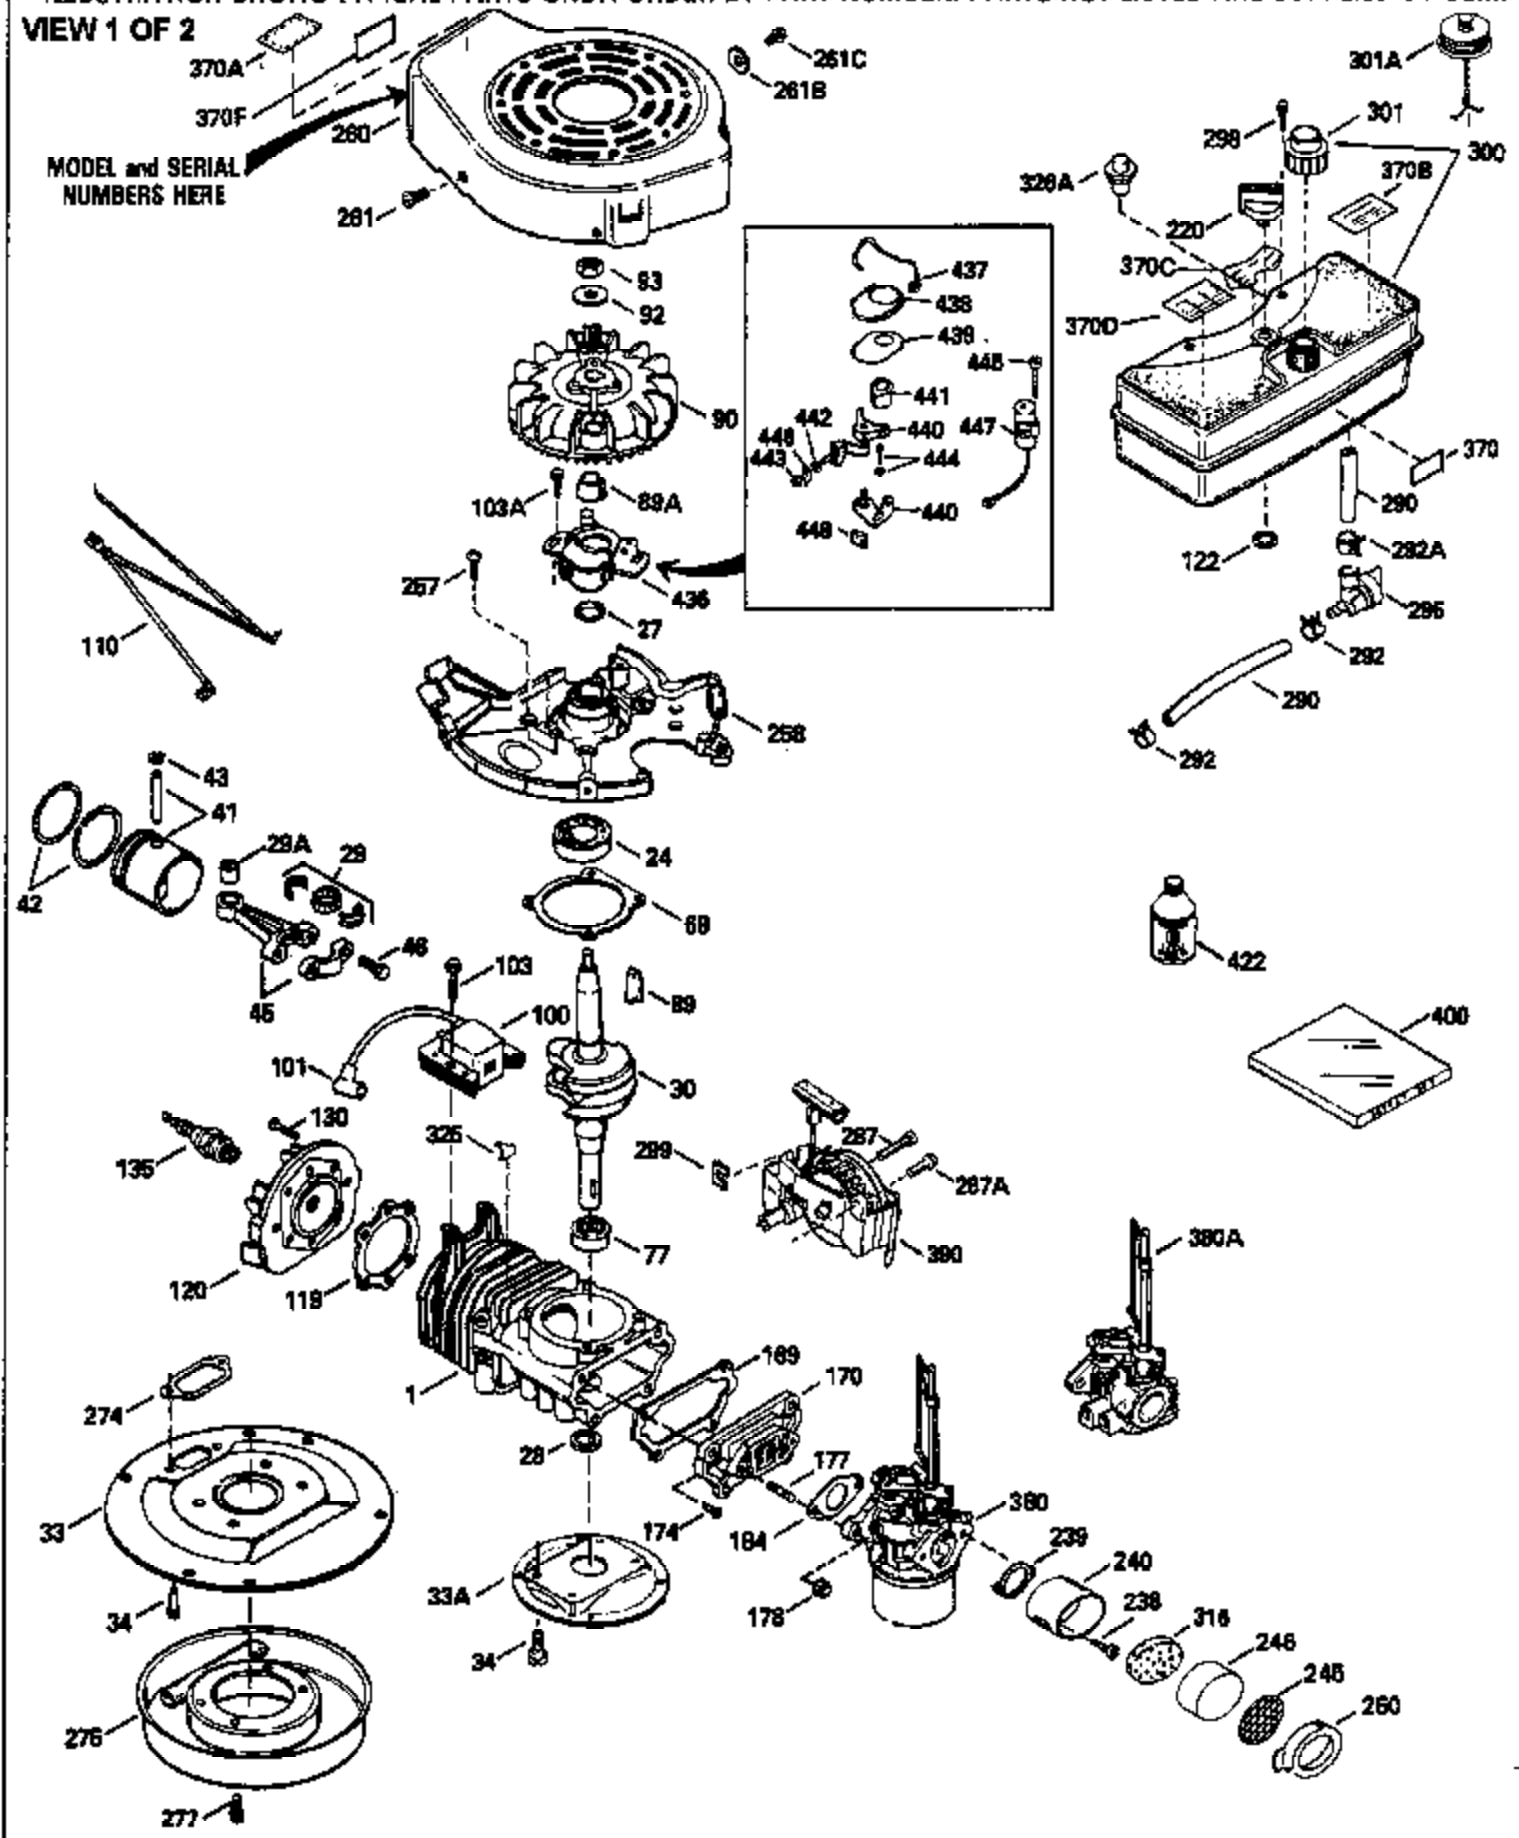

ILLUSTRATION SHOWS TYPICAL PARTS ONLY. ORDER BY PART NUMBER. PARTS NOT LISTED ARE SUPPLIED BY OEM.

VIEW 1 OF 2

MODEL and SERIAL
NUMBERS HERE

Ref #	Part Number	Qty	Description
	1		Cylinder (Order s/b if replacement is req.)
24	530110		Ball Bearing
27	510319		Oil Seal
28	28427		Oil Seal
29A	530104A		Cartridge Bearing
29	530151		Needle Bearing & Liner Set (30 Needle s)
30	290579		Crankshaft & Rod Ass'y. (Incl. 45)
33	330175		Adapter Plate (8" B.C.)
34	650797		Screw, 5/16-18 x 1/2"
41	310272A		Piston & Pin Ass'y. (.010" OS)
41	310283A		Piston & Pin Ass'y. (Std.)(Incl. 43)
42	310190		Ring Set (Std.)
42	310273		Ring Set (.010" OS)
43	310167		Piston Pin Retaining Ring
45	310263		Connecting Rod Ass'y. (Incl. 29, 29A & 46)
46	650633		Connecting Rod Bolt
69	510292A		* Cylinder Cover Gasket
77	780097		Cartridge Bearing
89A	611032		Adapter Sleeve
90	611046A		Flywheel
92	650815		Belleville Washer
93	650390		Flywheel Nut
100	34443A		Solid State Ignition (Incl. 101)
100	730207		Magneto to Solid State Conversion Kit (Includes solid state module, solid state flywheel key, and instructions.)(Use as required on external ignition engines only.)
101	610118		Spark Plug Cover
103	650814		Screw, Torx T-15, 10-24 x 1"
110	611031		Ground Wire
119	510274A		* Cylinder Head Gasket
120	250240B		Cylinder Head
122	570641		Retaining Ring
130	650477		Screw, Torx T-30, 1/4-20 x 3/4"
135	33636		Resistor Spark Plug
169	510323A		* Cover Plate Gasket
170	470152A		Reed & Cover Plate (Incl. 178)
174	650579		Screw, Torx T-25, 10-24 x 1/2"
178	650456		Nut, 1/4-20
184	510110A		* Carburetor Gasket
220	570640		Control Knob
239	510206A		Air Cleaner Gasket
257	650561		Screw, 1/4-20 x 5/8"
258	350408		Blower Housing Base (Incl. 27)
260	350403		Blower Housing
261	650958		Screw, 1/4-20 x 7/16"
261B	650854		Washer
274	510314		Exhaust Gasket
275	390297		Muffler
277	650911		Screw, Torx T-30, 1/4-20 x 5/8"
287	30646		Screw, 1/4-20 x 1-3/8"
287A	650561		Screw, 1/4-20 x 5/8"
290	29774		Fuel Line
292	26460		Fuel Line Clamp
298	650803		Screw, 10-32 x 7/8"
300	410241		Fuel Tank (Incl. 301)
301	410238		Fuel Cap
325	611021		Wire Clip