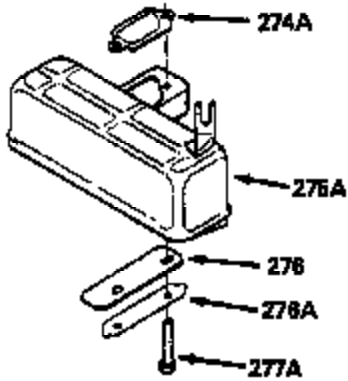

ILLUSTRATION SHOWS TYPICAL PARTS ONLY. ORDER BY PART NUMBER. PARTS NOT LISTED ARE SUPPLIED BY OEM.

VIEW 2 OF 2

Ref #	Part Number	Qty	Description
92	650815		Belleville Washer
93	650390		Flywheel Nut
189A	650911		Screw, Torx T-30, 1/4-20 x 5/8" (As r eq.)
237	32971		Air Cleaner Adapter
238B	650709		Screw, 10-32 x 7/16"
245B	32972		Air Cleaner Element
247	33168		Air Cleaner Clamp
261B	650854		Washer