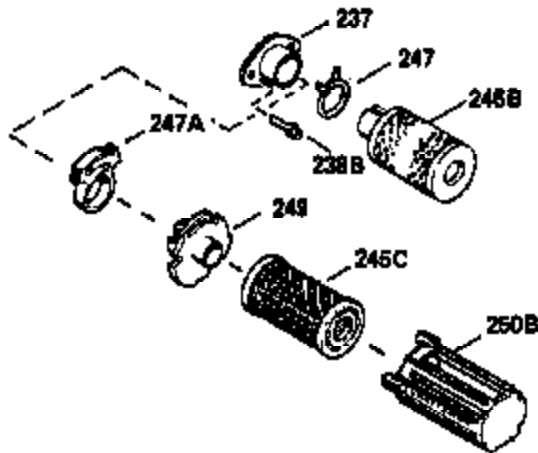

ILLUSTRATION SHOWS TYPICAL PARTS ONLY. ORDER BY PART NUMBER. PARTS NOT LISTED ARE SUPPLIED BY OEM.

VIEW 2 OF 2

Ref #	Part Number	Qty	Description
92	650815		Belleville Washer
93	650390		Flywheel Nut
189A	650911		Screw, Torx T-30, 1/4-20 x 5/8" (As r eq.)
237	32971		Air Cleaner Adapter
238B	650709		Screw, 10-32 x 7/16"
245B	32972		Air Cleaner Element
247	33168		Air Cleaner Clamp
261B	650854		Washer