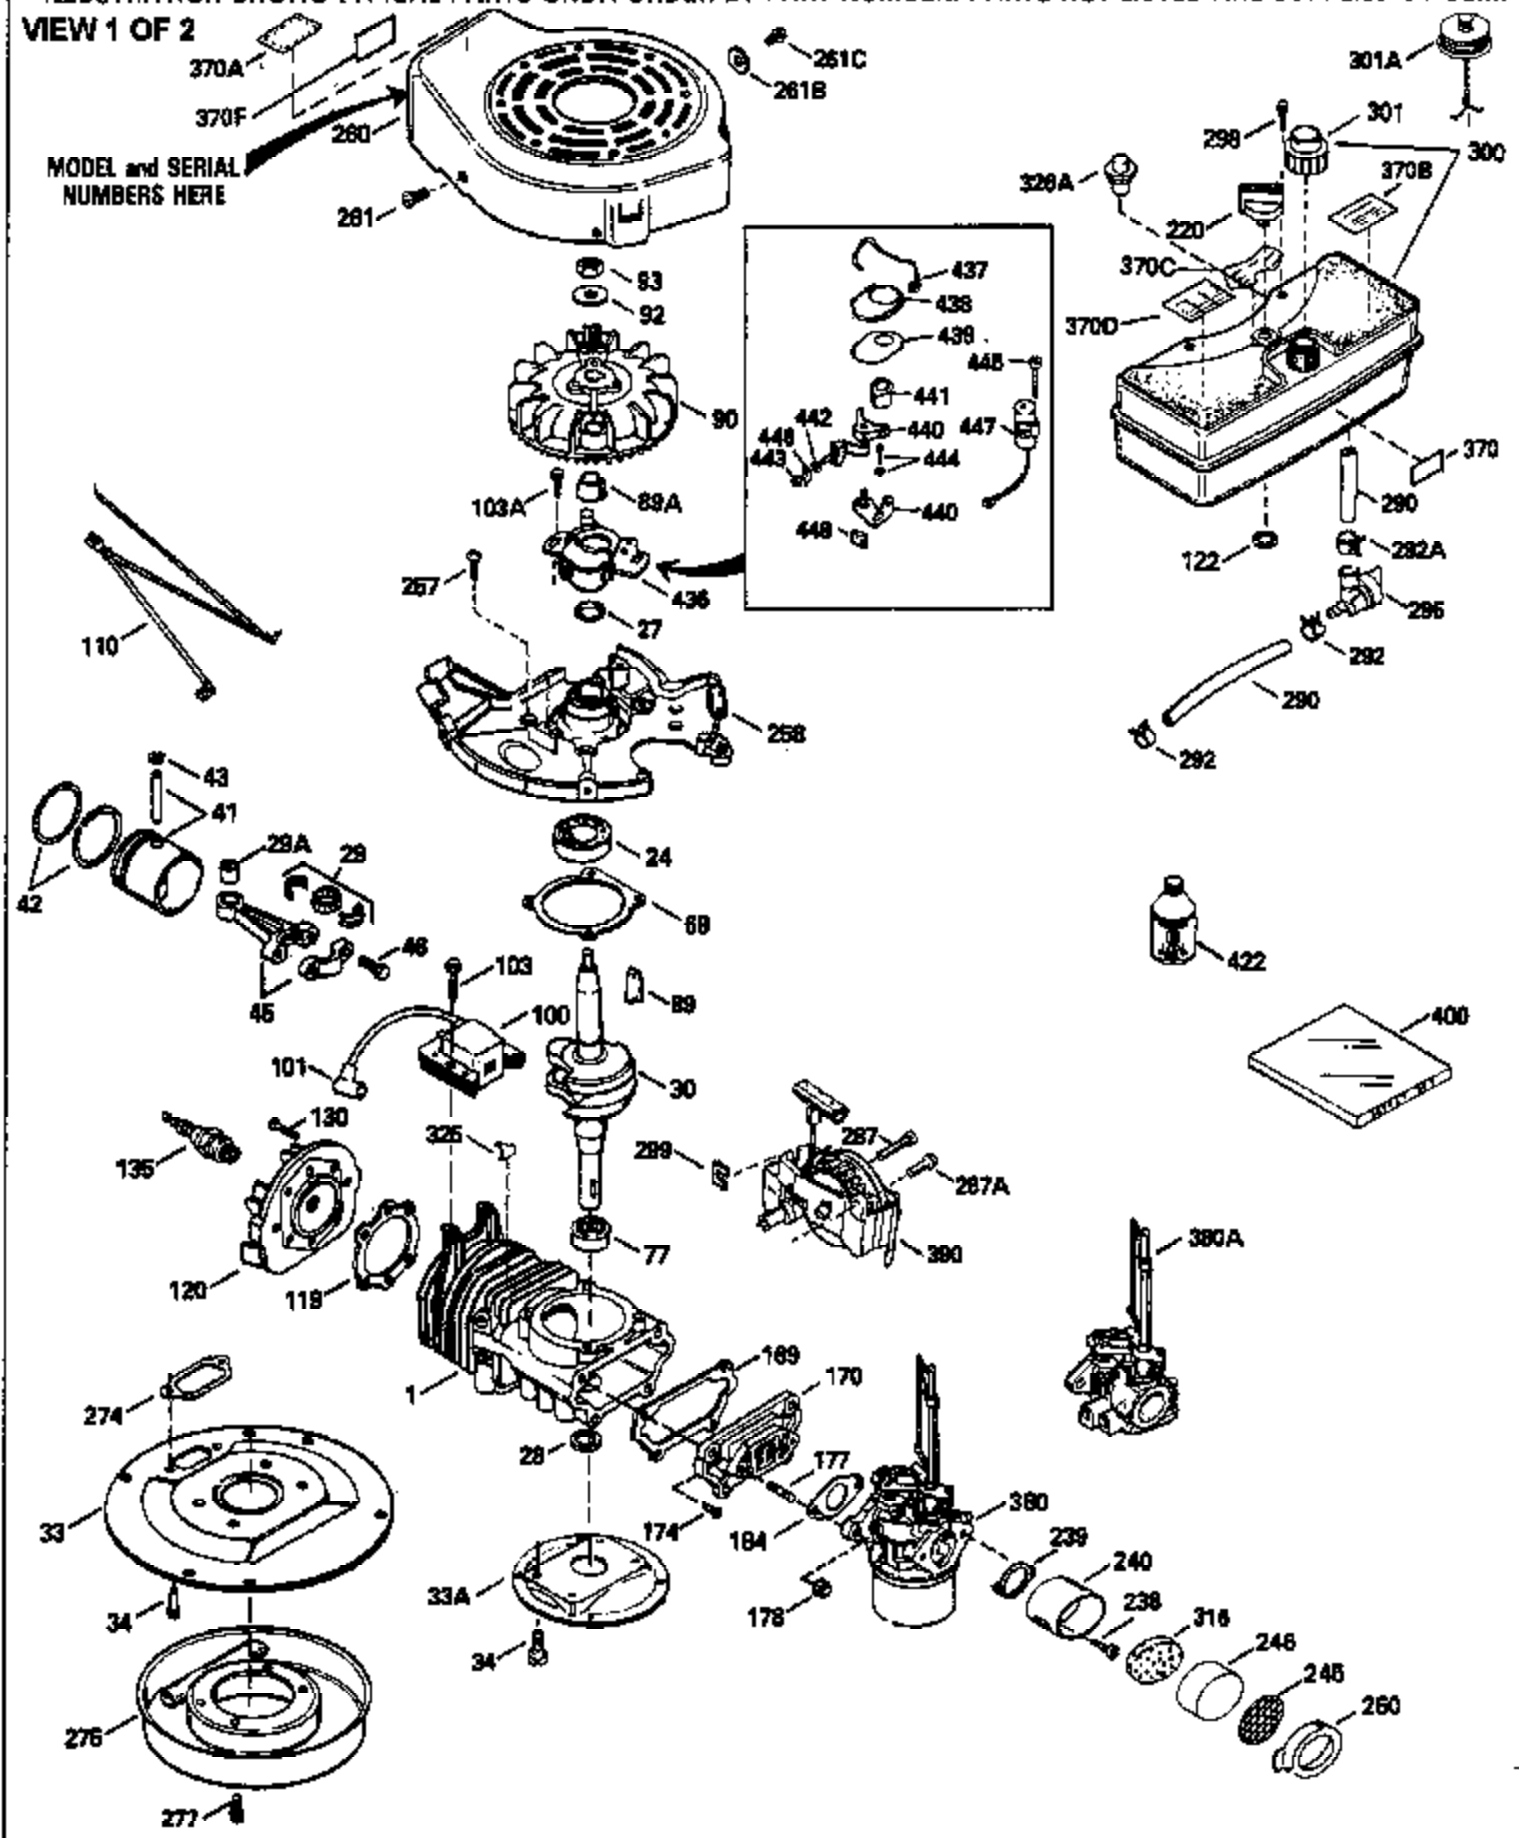

ILLUSTRATION SHOWS TYPICAL PARTS ONLY. ORDER BY PART NUMBER. PARTS NOT LISTED ARE SUPPLIED BY OEM.

VIEW 1 OF 2

MODEL and SERIAL
NUMBERS HERE

Ref #	Part Number	Qty	Description
	1		Cylinder (Order s/b if replacement is req.)
24	530110		Ball Bearing
27	510319		Oil Seal
28	28427		Oil Seal
29A	530104A		Cartridge Bearing
29	530151		Needle Bearing & Liner Set (30 Needle s)
30	290584		Crankshaft & Rod Ass'y. (Incl. 45)
33	330175		Adapter Plate (8" B.C.)
34	650797		Screw, 5/16-18 x 1/2"
41	310272A		Piston & Pin Ass'y. (.010" OS)
41	310283A		Piston & Pin Ass'y. (Std.)(Incl. 43)
42	310190		Ring Set (Std.)
42	310273		Ring Set (.010" OS)
43	310167		Piston Pin Retaining Ring
45	310263		Connecting Rod Ass'y. (Incl. 29, 29A & 46)
46	650633		Connecting Rod Bolt
69	510292A		* Cylinder Cover Gasket
77	780097		Cartridge Bearing
89A	611032		Adapter Sleeve
90	611046A		Flywheel
92	650815		Belleville Washer
93	650390		Flywheel Nut
100	34443A		Solid State Ignition (Incl. 101)
100	730207		Magneto to Solid State Conversion Kit (Includes solid state module, solid state flywheel key, and instructions.)(Use as required on external ignition engines only.)
101	610118		Spark Plug Cover
103	650814		Screw, Torx T-15, 10-24 x 1"
110	611031		Ground Wire
119	510274A		* Cylinder Head Gasket
120	250240B		Cylinder Head
122	570641		Retaining Ring
130	650477		Screw, Torx T-30, 1/4-20 x 3/4"
135	33636		Resistor Spark Plug
169	510323A		* Cover Plate Gasket
170	470152A		Reed & Cover Plate (Incl. 178)
174	650579		Screw, Torx T-25, 10-24 x 1/2"
178	650456		Nut, 1/4-20
184	510110A		* Carburetor Gasket
220	570640		Control Knob
239	510206A		Air Cleaner Gasket
257	650561		Screw, 1/4-20 x 5/8"
258	350408		Blower Housing Base (Incl. 27)
260	350403		Blower Housing
261	650958		Screw, 1/4-20 x 7/16"
261B	650854		Washer
274	510314		Exhaust Gasket
275	390297		Muffler
277	650911		Screw, Torx T-30, 1/4-20 x 5/8"
287	30646		Screw, 1/4-20 x 1-3/8"
287A	650561		Screw, 1/4-20 x 5/8"
290	29774		Fuel Line
292	26460		Fuel Line Clamp
298	650803		Screw, 10-32 x 7/8"
300	410241		Fuel Tank (Incl. 301)
301	410238		Fuel Cap
325	611021		Wire Clip