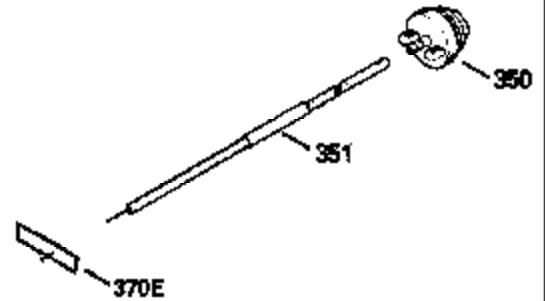

ILLUSTRATION SHOWS TYPICAL PARTS ONLY. ORDER BY PART NUMBER. PARTS NOT LISTED ARE SUPPLIED BY OEM.

VIEW 2 OF 2

Ref #	Part Number	Qty	Description
92	650815		Belleville Washer
93	650390		Flywheel Nut
189A	650911		Screw, Torx T-30, 1/4-20 x 5/8" (As r eq.)
237	32971		Air Cleaner Adapter
238B	650709		Screw, 10-32 x 7/16"
245B	32972		Air Cleaner Element
247	33168		Air Cleaner Clamp
261B	650854		Washer