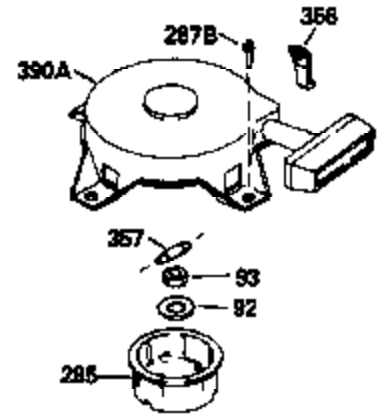

ILLUSTRATION SHOWS TYPICAL PARTS ONLY. ORDER BY PART NUMBER. PARTS NOT LISTED ARE SUPPLIED BY OEM.

VIEW 2 OF 2

Ref #	Part Number	Qty	Description
92	650815		Belleville Washer
93	650390		Flywheel Nut
189A	650911		Screw, Torx T-30, 1/4-20 x 5/8" (As r eq.)
237	32971		Air Cleaner Adapter
238B	650709		Screw, 10-32 x 7/16"
245B	32972		Air Cleaner Element
247	33168		Air Cleaner Clamp
261B	650854		Washer