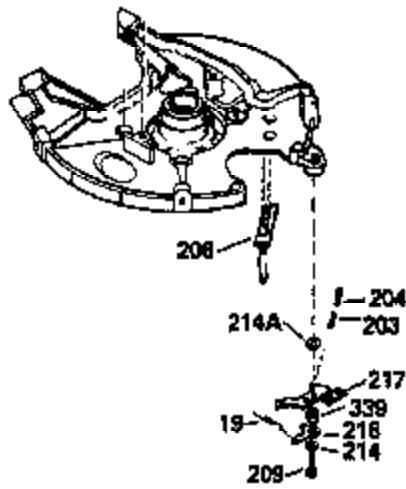

ILLUSTRATION SHOWS TYPICAL PARTS ONLY. ORDER BY PART NUMBER. PARTS NOT LISTED ARE SUPPLIED BY OEM.

VIEW 2 OF 2

Ref #	Part Number	Qty	Description
92	650815		Belleville Washer
93	650390		Flywheel Nut
189A	650911		Screw, Torx T-30, 1/4-20 x 5/8" (As r eq.)
237	32971		Air Cleaner Adapter
238B	650709		Screw, 10-32 x 7/16"
245B	32972		Air Cleaner Element
247	33168		Air Cleaner Clamp
261B	650854		Washer