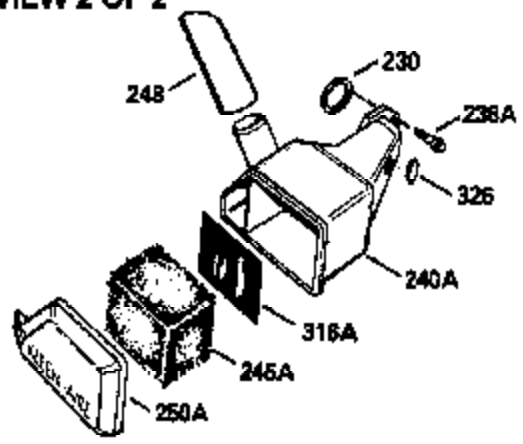

Ref #	Part Number	Qty	Description
370D	550207		Operation Decal
380	632262		Carburetor (Incl. 184) (Refer to Division 5, Section A, page A1-28 or Fiche 23B, Grid F-11 for breakdown)
390	590552		Side Mount Rewind Starter (Refer to Division 5, Section C, page 32 or Fiche 23B, Grid G-13for breakdown)
400	510295A		* Gasket Set (Incl. items marked *)
422	730227A		2-Cycle Oil (8 oz.)

ILLUSTRATION SHOWS TYPICAL PARTS ONLY. ORDER BY PART NUMBER. PARTS NOT LISTED ARE SUPPLIED BY OEM.

VIEW 2 OF 2