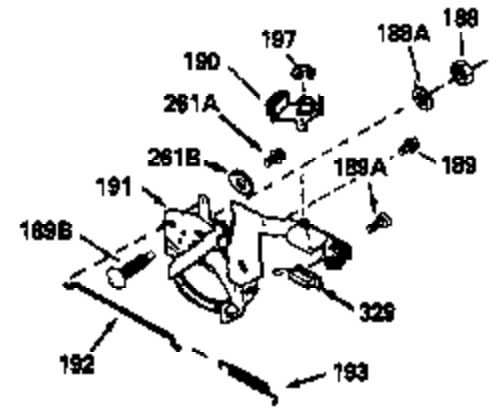

Ref #	Part Number	Qty	Description
370D	550207		Operation Decal
380	632262		Carburetor (Incl. 184) (Refer to Division 5, Section A, page A1-28 or Fiche 23B, Grid F-11 for breakdown)
390	590552		Side Mount Rewind Starter (Refer to Division 5, Section C, page 32 or Fiche 23B, Grid G-13for breakdown)
400	510295A		* Gasket Set (Incl. items marked *)
422	730227A		2-Cycle Oil (8 oz.)

ILLUSTRATION SHOWS TYPICAL PARTS ONLY. ORDER BY PART NUMBER. PARTS NOT LISTED ARE SUPPLIED BY OEM.

VIEW 2 OF 2