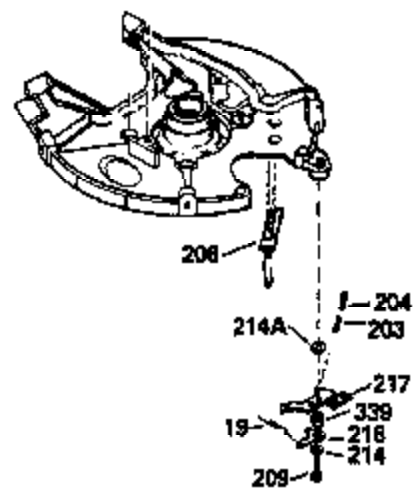

Ref #	Part Number	Qty	Description
370D	550207		Operation Decal
380	632262		Carburetor (Incl. 184) (Refer to Division 5, Section A, page A1-28 or Fiche 23B, Grid F-11 for breakdown)
390	590552		Side Mount Rewind Starter (Refer to Division 5, Section C, page 32 or Fiche 23B, Grid G-13for breakdown)
400	510295A		* Gasket Set (Incl. items marked *)
422	730227A		2-Cycle Oil (8 oz.)

ILLUSTRATION SHOWS TYPICAL PARTS ONLY. ORDER BY PART NUMBER. PARTS NOT LISTED ARE SUPPLIED BY OEM.

VIEW 2 OF 2