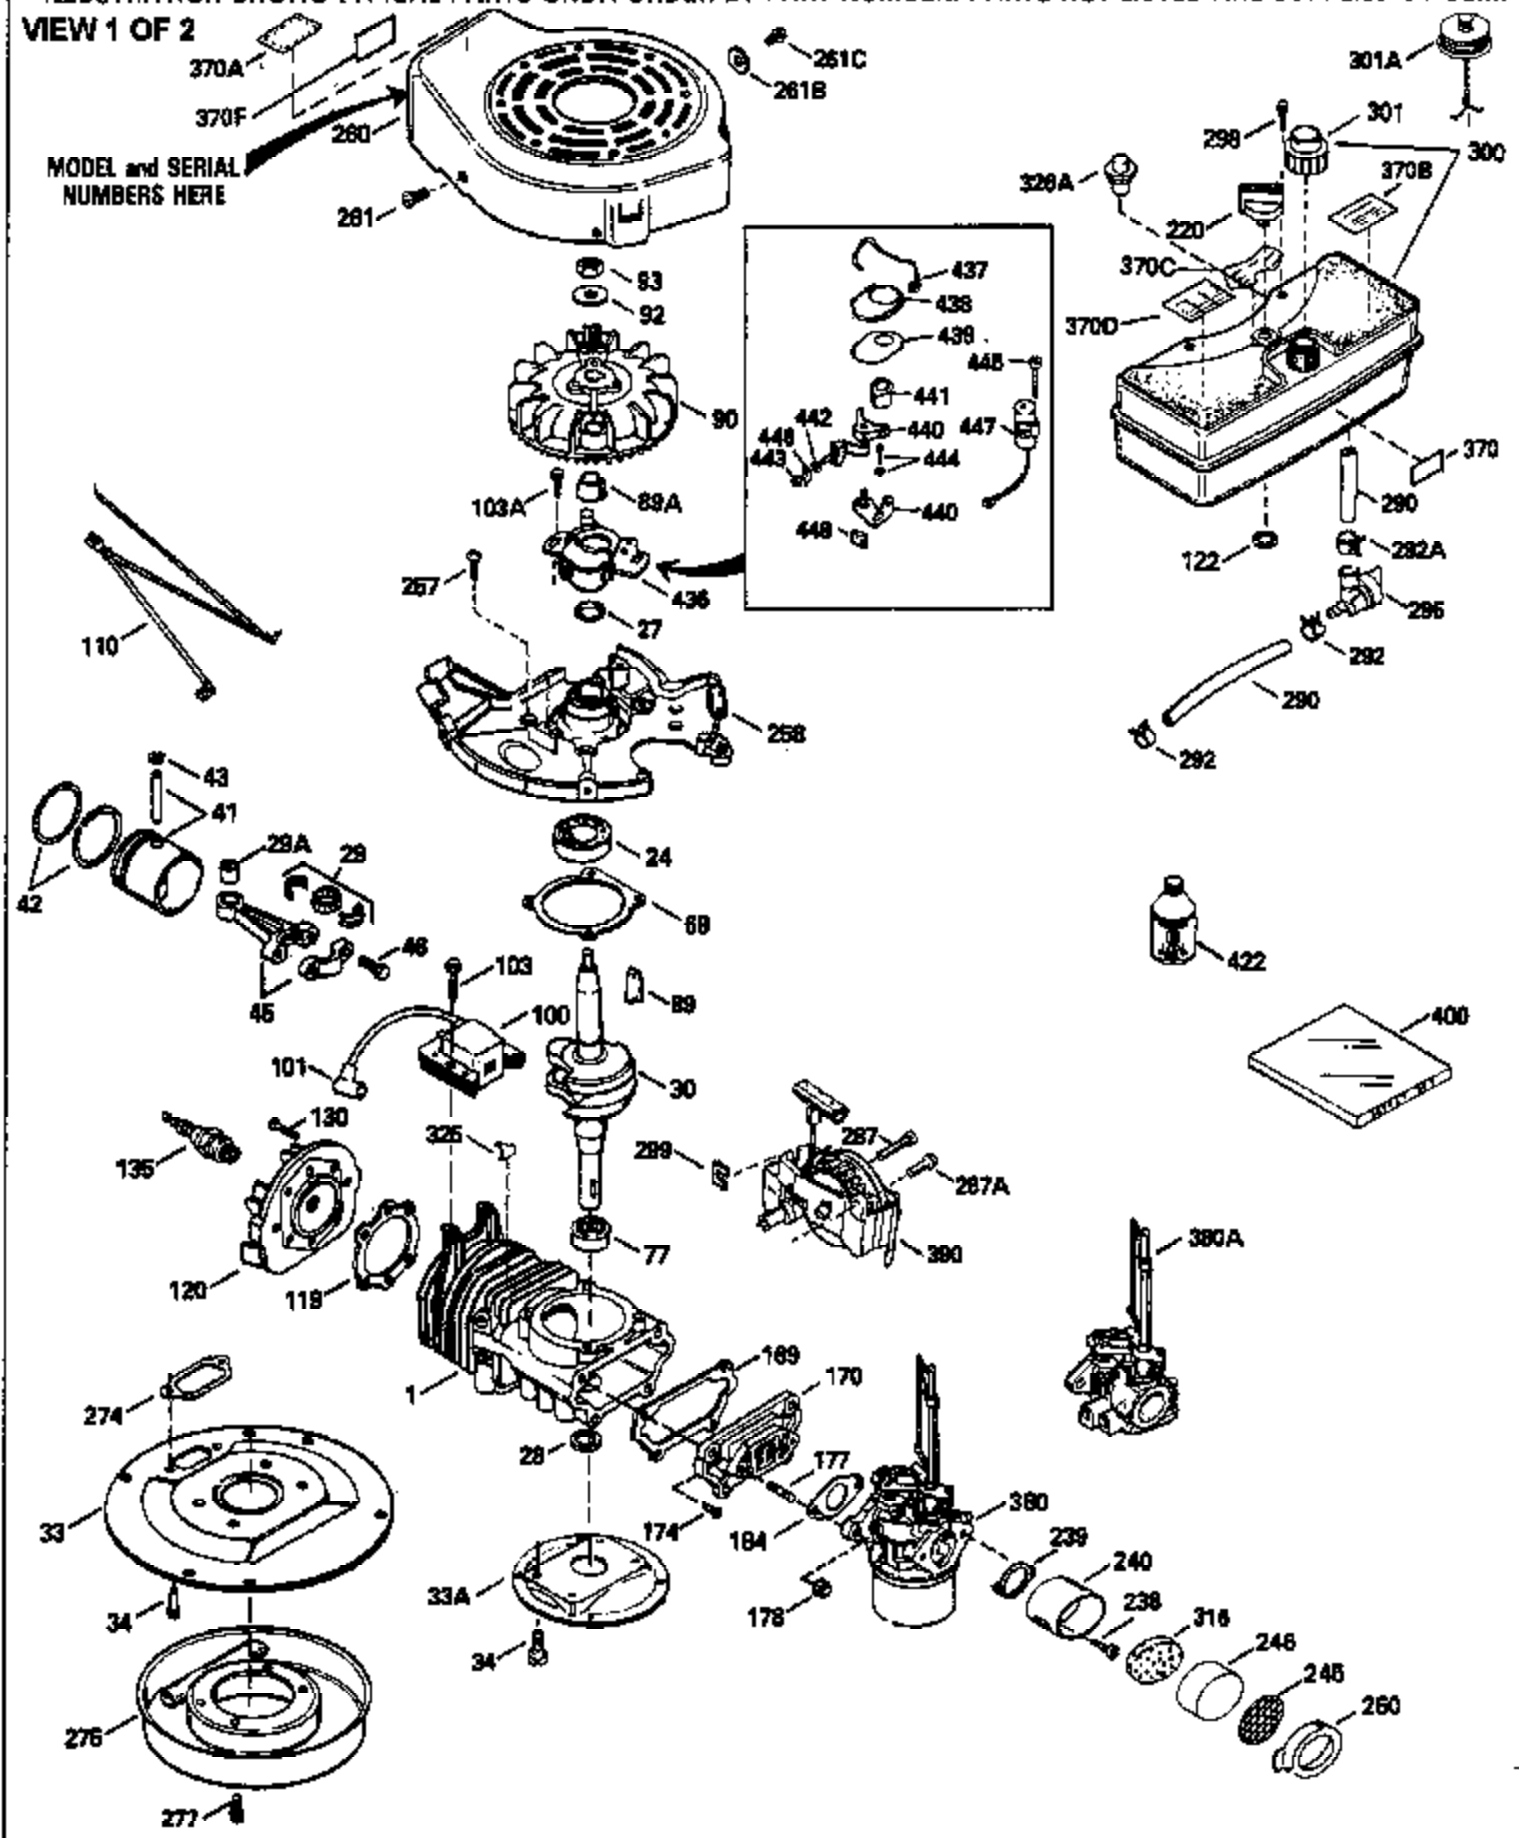

ILLUSTRATION SHOWS TYPICAL PARTS ONLY. ORDER BY PART NUMBER. PARTS NOT LISTED ARE SUPPLIED BY OEM.

VIEW 1 OF 2

MODEL and SERIAL
NUMBERS HERE

Ref #	Part Number	Qty	Description
	1		Cylinder (Order s/b if replacement is req.)
24	530110		Ball Bearing
27	510319		Oil Seal
28	28427		Oil Seal
29A	530104A		Cartridge Bearing
29	530151		Needle Bearing & Liner Set (30 Needle s)
30	290577		Crankshaft & Rod Ass'y. (Incl. 45)
33	330175		Adapter Plate (8" B.C.)
34	650797		Screw, 5/16-18 x 1/2"
41	310283A		Piston & Pin Ass'y. (Std.)(Incl. 43)
41	310272A		Piston & Pin Ass'y. (.010" OS)
42	310190		Ring Set (Std.)
42	310273		Ring Set (.010" OS)
43	310167		Piston Pin Retaining Ring
45	310263		Connecting Rod Ass'y. (Incl. 29, 29A & 46)
46	650633		Connecting Rod Bolt
69	510292A		* Cylinder Cover Gasket
77	780097		Cartridge Bearing
89A	611032		Adapter Sleeve
90	611046A		Flywheel
92	650815		Belleville Washer
93	650390		Flywheel Nut
100	34443A		Solid State Ignition (Incl. 101)
100	730207		Magneto to Solid State Conversion Kit (Includes solid state module, solid state flywheel key, and instructions.)(Use as required on external ignition engines only.)
101	610118		Spark Plug Cover
103	650814		Screw, Torx T-15, 10-24 x 1"
110	611045		Ground Wire
119	510274A		* Cylinder Head Gasket
120	250240B		Cylinder Head
130	650477		Screw, Torx T-30, 1/4-20 x 3/4"
135	33636		Resistor Spark Plug
169	510323A		* Cover Plate Gasket
170	470153		Reed Cover Plate (Incl. 178)
174	650579		Screw, Torx T-25, 10-24 x 1/2"
178	650456		Nut, 1/4-20
184	510110A		* Carburetor Gasket
239	27272A		Air Cleaner Gasket
257	650561		Screw, 1/4-20 x 5/8"
258	350413		Blower Housing Base (Incl. 27)
260	350403		Blower Housing
261	650958		Screw, 1/4-20 x 7/16"
261B	650854		Washer
274	510314		Exhaust Gasket
275	390297		Muffler
277	650911		Screw, Torx T-30, 1/4-20 x 5/8"
287A	650561		Screw, 1/4-20 x 5/8"
287	30646		Screw, 1/4-20 x 1-3/8"
290	29774		Fuel Line
292	26460		Fuel Line Clamp
298	650803		Screw, 10-32 x 7/8"
300	410241		Fuel Tank (Incl. 301)
301	410238		Fuel Cap
370A	34686		Name Decal
370B	550213		Warning Decal
370D	550212		Fuel Mix Decal