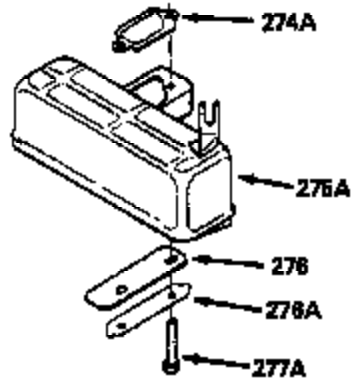

Ref #	Part Number	Qty	Description
370D	550207		Operation Decal
380	632262		Carburetor (Incl. 184) (Refer to Division 5, Section A, page A1-28 or Fiche 23B, Grid F-11 for breakdown)
390	590552		Side Mount Rewind Starter (Refer to Division 5, Section C, page 32 or Fiche 23B, Grid G-13for breakdown)
400	510295A		* Gasket Set (Incl. items marked *)
422	730227A		2-Cycle Oil (8 oz.)

ILLUSTRATION SHOWS TYPICAL PARTS ONLY. ORDER BY PART NUMBER. PARTS NOT LISTED ARE SUPPLIED BY OEM.

VIEW 2 OF 2