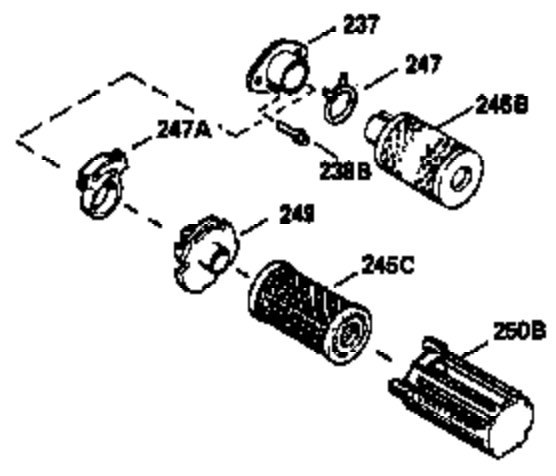

Ref #	Part Number	Qty	Description
370D	550207		Operation Decal
380	632262		Carburetor (Incl. 184) (Refer to Division 5, Section A, page A1-28 or Fiche 23B, Grid F-11 for breakdown)
390	590552		Side Mount Rewind Starter (Refer to Division 5, Section C, page 32 or Fiche 23B, Grid G-13for breakdown)
400	510295A		* Gasket Set (Incl. items marked *)
422	730227A		2-Cycle Oil (8 oz.)

ILLUSTRATION SHOWS TYPICAL PARTS ONLY. ORDER BY PART NUMBER. PARTS NOT LISTED ARE SUPPLIED BY OEM.

VIEW 2 OF 2