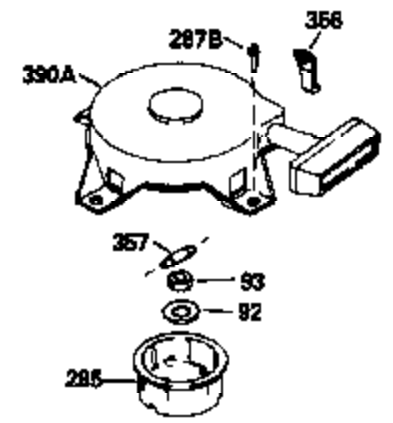

Ref #	Part Number	Qty	Description
370D	550207		Operation Decal
380	632262		Carburetor (Incl. 184) (Refer to Division 5, Section A, page A1-28 or Fiche 23B, Grid F-11 for breakdown)
390	590552		Side Mount Rewind Starter (Refer to Division 5, Section C, page 32 or Fiche 23B, Grid G-13for breakdown)
400	510295A		* Gasket Set (Incl. items marked *)
422	730227A		2-Cycle Oil (8 oz.)

ILLUSTRATION SHOWS TYPICAL PARTS ONLY. ORDER BY PART NUMBER. PARTS NOT LISTED ARE SUPPLIED BY OEM.

VIEW 2 OF 2