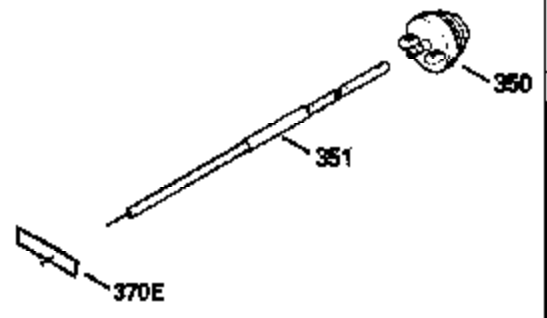

Ref #	Part Number	Qty	Description
370D	550207		Operation Decal
380	632262		Carburetor (Incl. 184) (Refer to Division 5, Section A, page A1-28 or Fiche 23B, Grid F-11 for breakdown)
390	590552		Side Mount Rewind Starter (Refer to Division 5, Section C, page 32 or Fiche 23B, Grid G-13for breakdown)
400	510295A		* Gasket Set (Incl. items marked *)
422	730227A		2-Cycle Oil (8 oz.)

ILLUSTRATION SHOWS TYPICAL PARTS ONLY. ORDER BY PART NUMBER. PARTS NOT LISTED ARE SUPPLIED BY OEM.

VIEW 2 OF 2