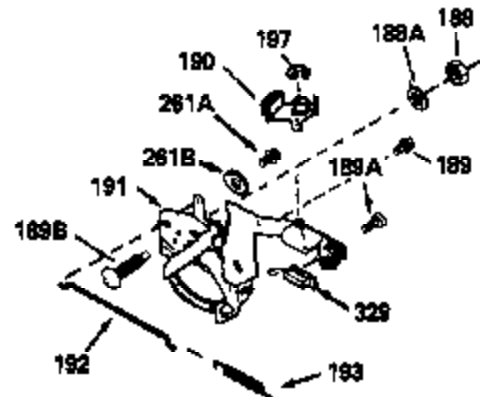

ILLUSTRATION SHOWS TYPICAL PARTS ONLY. ORDER BY PART NUMBER. PARTS NOT LISTED ARE SUPPLIED BY OEM.

VIEW 2 OF 2

Ref #	Part Number	Qty	Description
	92 650815		Belleville Washer
	93 650390		Flywheel Nut
189A	650911		Screw, Torx T-30, 1/4-20 x 5/8" (As r eq.)
230	34338		Air Cleaner Gasket
238A	650806		Screw, 10-32 x 5/8"
240A	450234		Air Cleaner Body
245A	450236		Air Cleaner Element
248	33008		Air Cleaner Tube
250A	33007		Air Cleaner Cover
261B	650854		Washer
316A	450235		Mesh Screen
326	450237		Button Plug