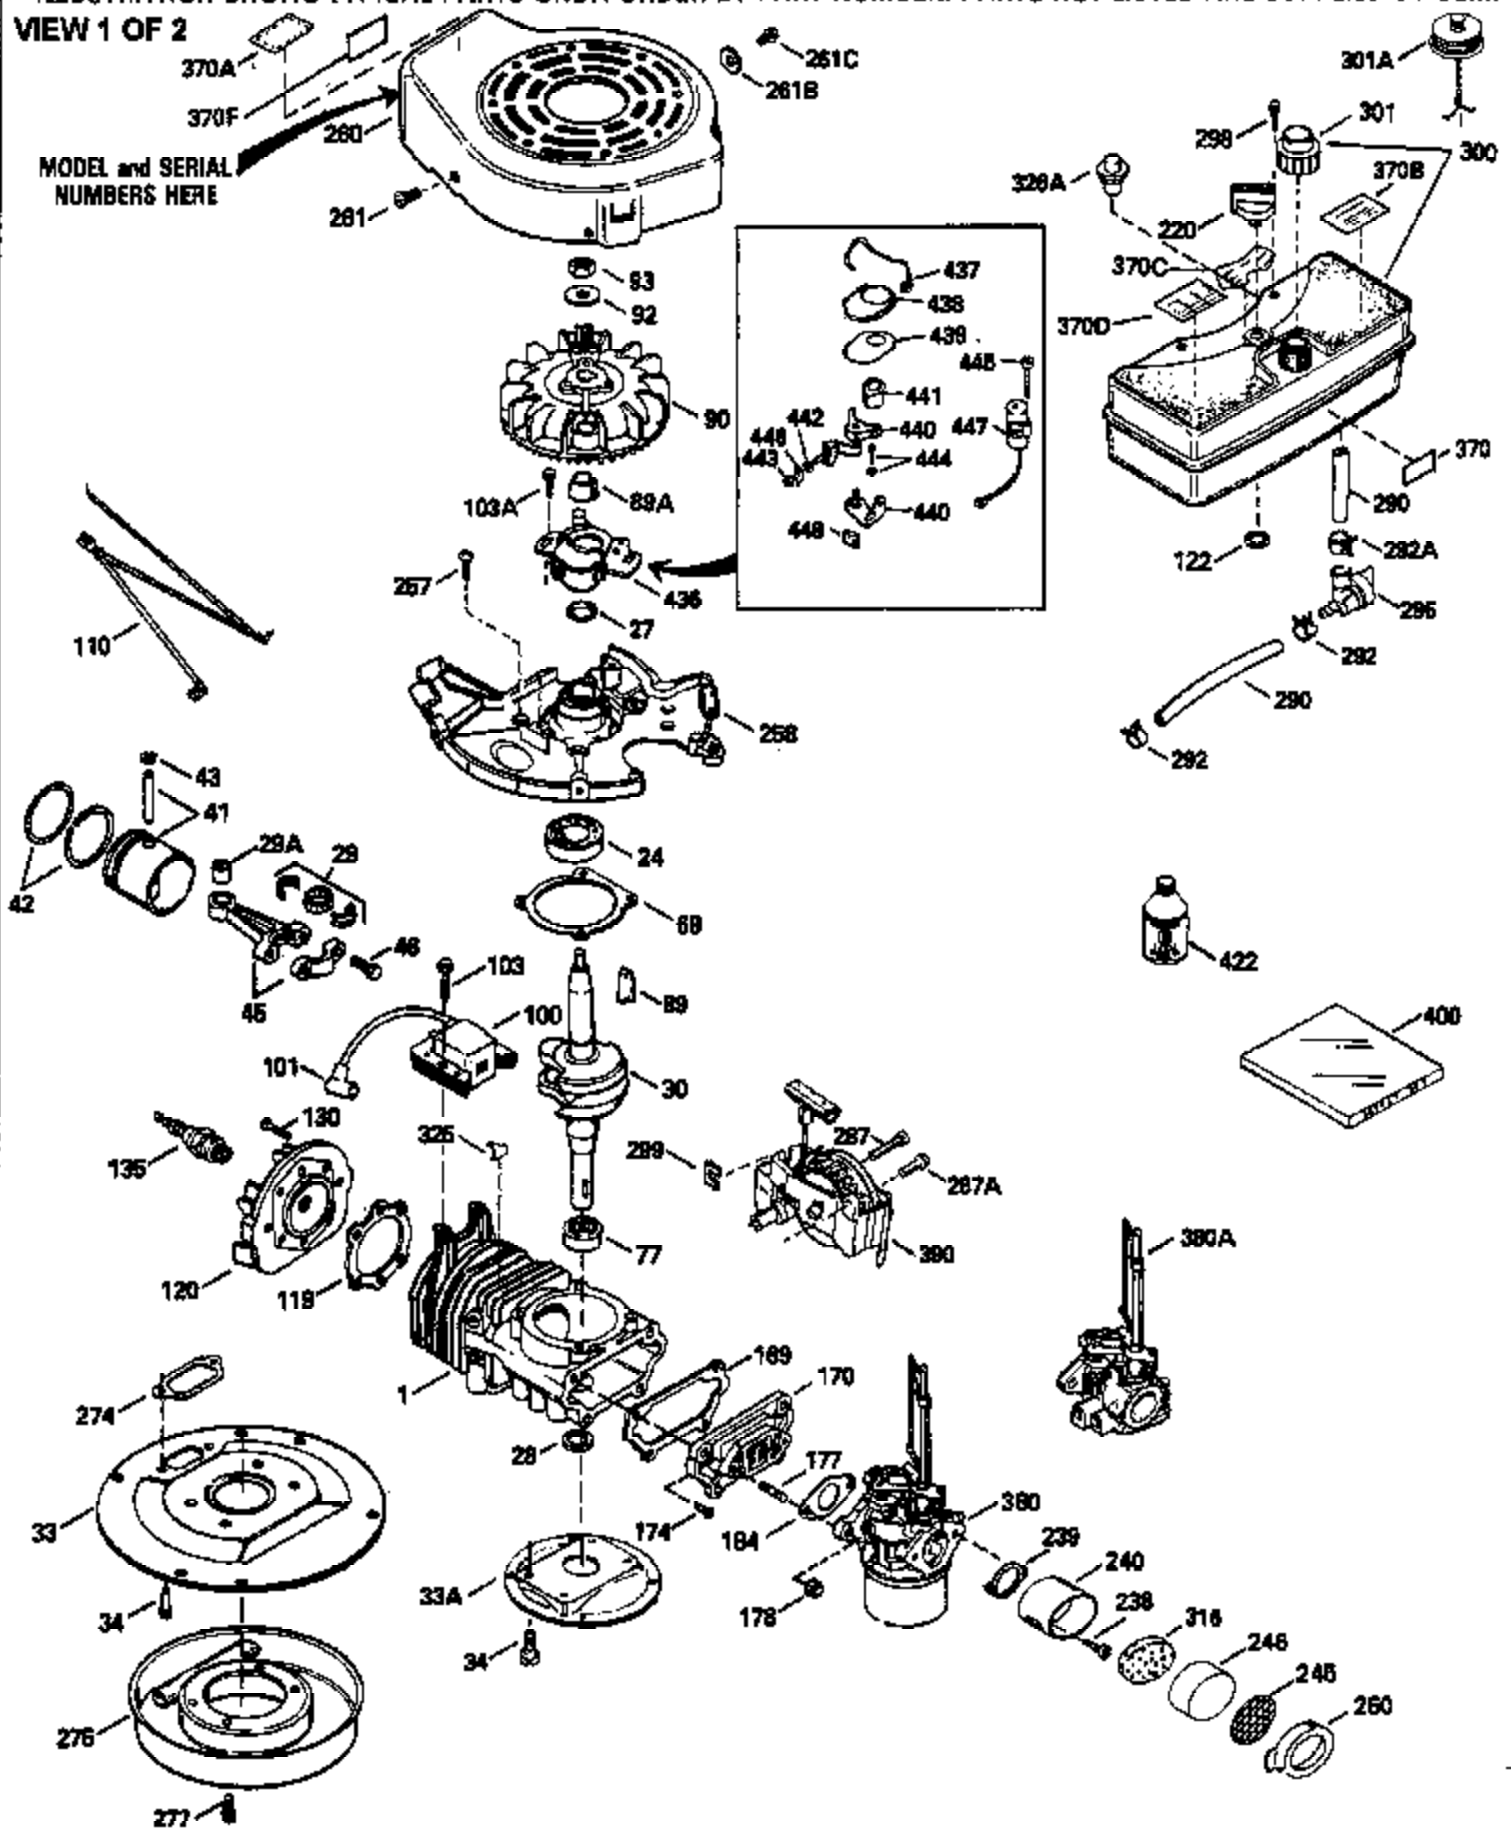

ILLUSTRATION SHOWS TYPICAL PARTS ONLY. ORDER BY PART NUMBER. PARTS NOT LISTED ARE SUPPLIED BY OEM.

VIEW 1 OF 2

MODEL and SERIAL
NUMBERS HERE

Ref #	Part Number	Qty	Description
	1		Cylinder (Order s/b if replacement is req.)
24	530110		Ball Bearing
27	510319		Oil Seal
28	28427		Oil Seal
29	530151		Needle Bearing & Liner Set (30 Needle s)
29A	530104A		Cartridge Bearing
30	290577		Crankshaft & Rod Ass'y. (Incl. 45)
33	330175		Adapter Plate (8" B.C.)
34	650797		Screw, 5/16-18 x 1/2"
41	310272A		Piston & Pin Ass'y. (.010" OS)
41	310283A		Piston & Pin Ass'y. (Std.)(Incl. 43)
42	310190		Ring Set (Std.)
42	310273		Ring Set (.010" OS)
43	310167		Piston Pin Retaining Ring
45	310263		Connecting Rod Ass'y. (Incl. 29, 29A & 46)
46	650633		Connecting Rod Bolt
69	510292A		* Cylinder Cover Gasket
77	780097		Cartridge Bearing
89A	611014A		Adapter Sleeve
90	611046A		Flywheel
92	650815		Belleville Washer
93	650390		Flywheel Nut
100	34431		Lamination & Coil Ass'y. (This coil has been superseded to 730207 solid state conversion kit.)
100	730207		Magneto to Solid State Conversion Kit (Includes solid state module, solid state flywheel key, and instructions.)(Use as required on external ignition engines only.)
101	610118		Spark Plug Cover
103A	650747		Screw, 1/4-20 x 3/4"
110	611018		Ground Wire
119	510274A		* Cylinder Head Gasket
120	250240B		Cylinder Head
122	570641		Retaining Ring
130	650477		Screw, Torx T-30, 1/4-20 x 3/4"
135	33636		Resistor Spark Plug
169	510323A		* Cover Plate Gasket
170	470152A		Reed & Cover Plate (Incl. 178)
174	650579		Screw, Torx T-25, 10-24 x 1/2"
178	650456		Nut, 1/4-20
184	510110A		* Carburetor Gasket
220	570640		Control Knob
257	650561		Screw, 1/4-20 x 5/8"
258	350408		Blower Housing Base (Incl. 27)
260	350403		Blower Housing
261	650958		Screw, 1/4-20 x 7/16"
261B	650854		Washer
274	510314		Exhaust Gasket
275	390297		Muffler
277	650911		Screw, Torx T-30, 1/4-20 x 5/8"
287A	650561		Screw, 1/4-20 x 5/8"
287	30646		Screw, 1/4-20 x 1-3/8"
290	29774		Fuel Line
292	26460		Fuel Line Clamp
298	650803		Screw, 10-32 x 7/8"
300	410241		Fuel Tank (Incl. 301)
301	410238		Fuel Cap
325	611021		Wire Clip