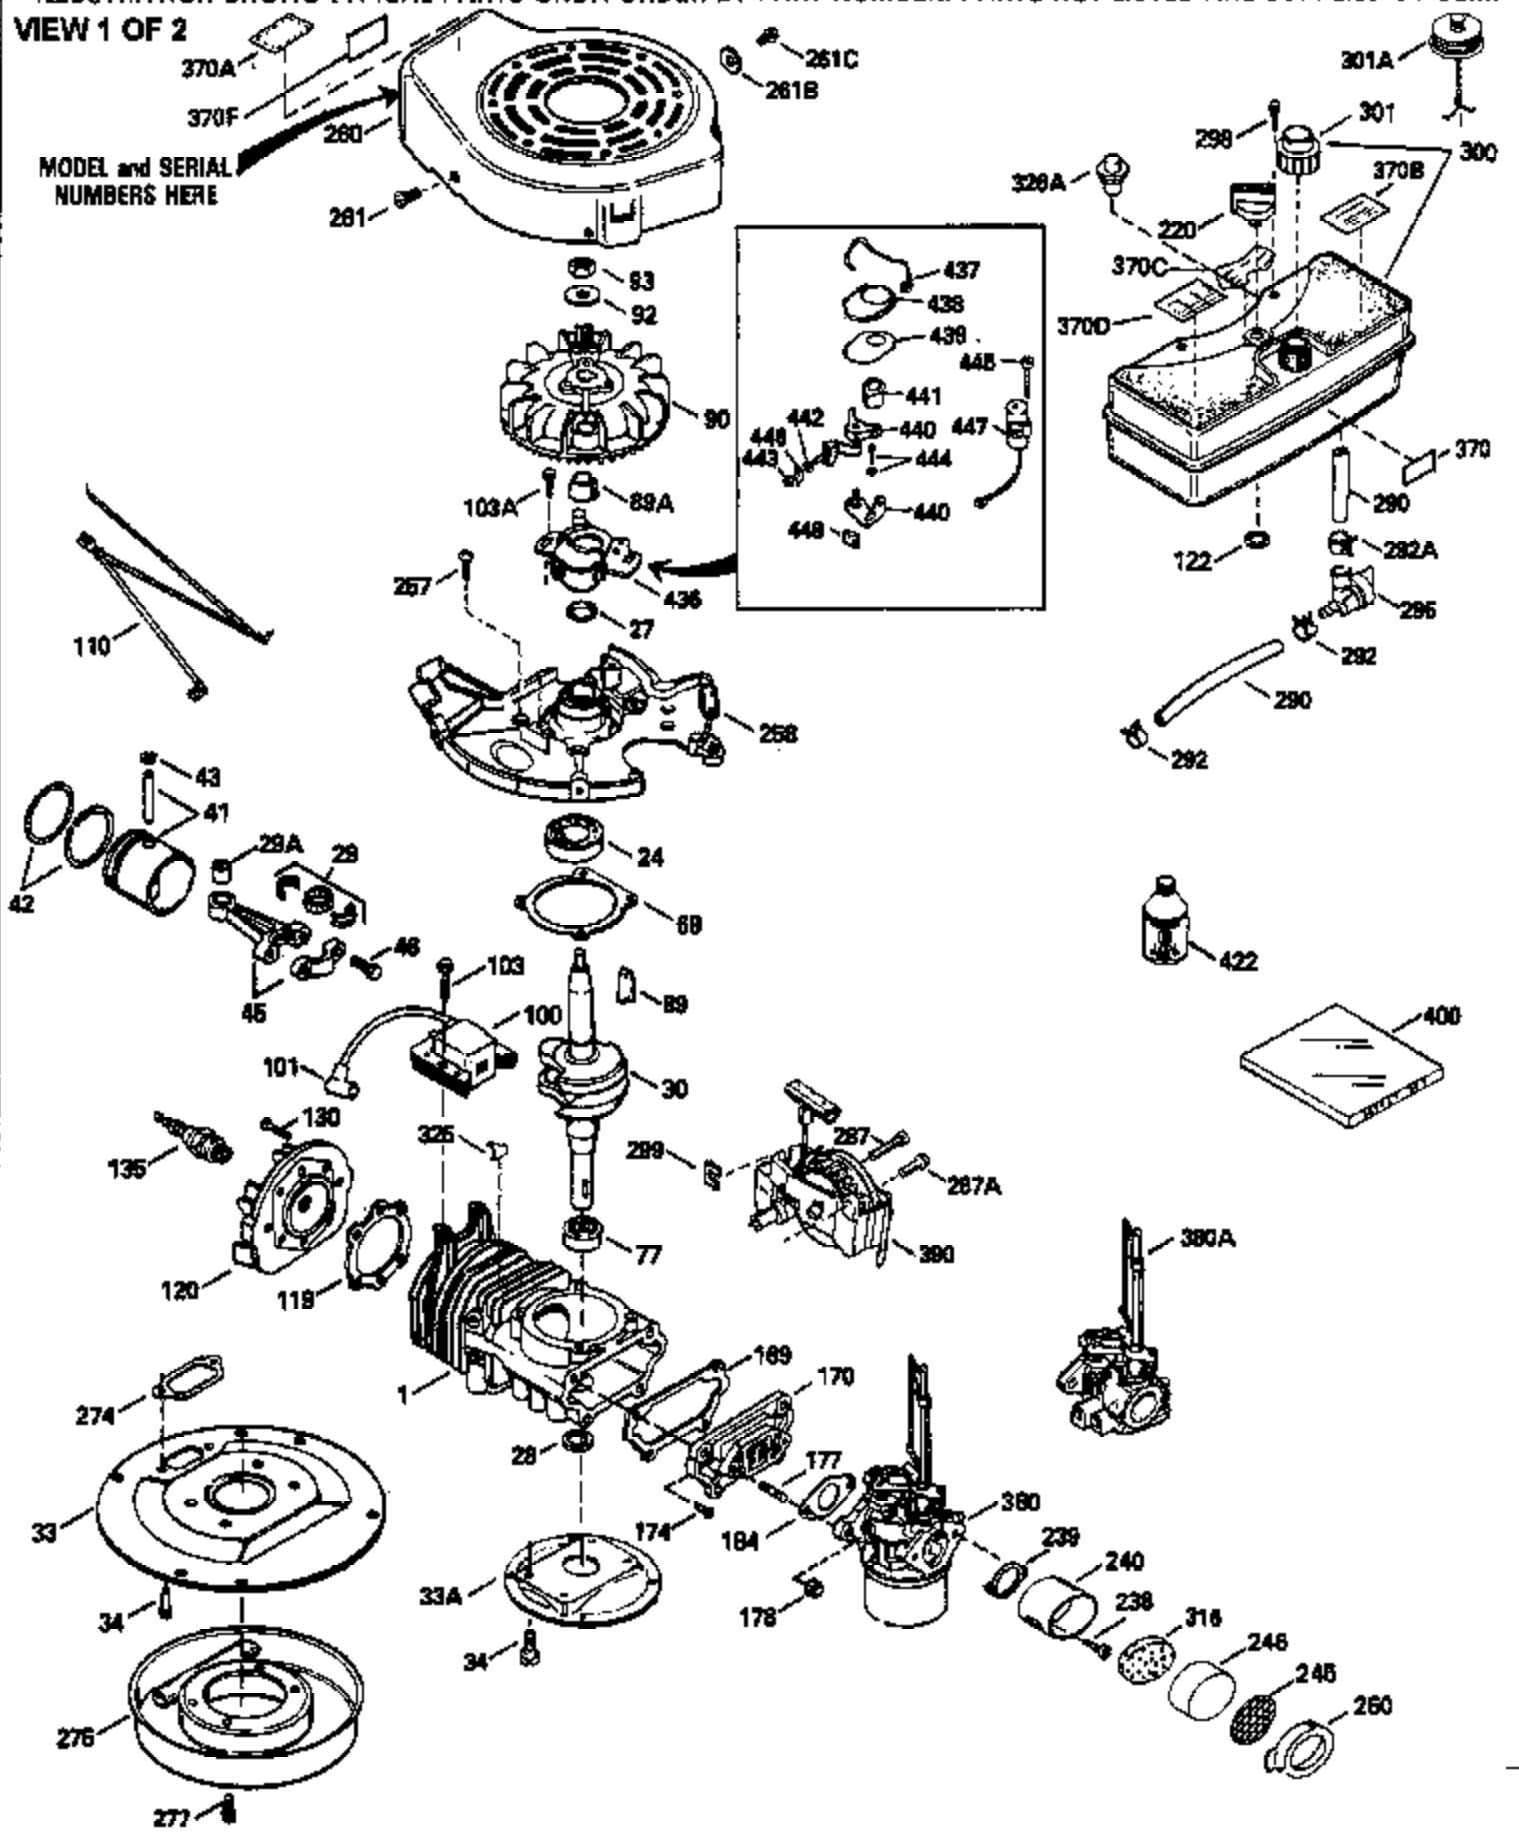

ILLUSTRATION SHOWS TYPICAL PARTS ONLY. ORDER BY PART NUMBER. PARTS NOT LISTED ARE SUPPLIED BY OEM.

VIEW 1 OF 2

MODEL and SERIAL
NUMBERS HERE

Ref #	Part Number	Qty	Description
	1		Cylinder (Order s/b if replacement is req.)
24	530110		Ball Bearing
27	510319		Oil Seal
28	28427		Oil Seal
29	530151		Needle Bearing & Liner Set (30 Needle s)
29A	530104A		Cartridge Bearing
30	290579		Crankshaft & Rod Ass'y. (Incl. 45)
33	330175		Adapter Plate (8" B.C.)
34	650797		Screw, 5/16-18 x 1/2"
41	310272A		Piston & Pin Ass'y. (.010" OS)
41	310283A		Piston & Pin Ass'y. (Std.)(Incl. 43)
42	310190		Ring Set (Std.)
42	310273		Ring Set (.010" OS)
43	310167		Piston Pin Retaining Ring
45	310263		Connecting Rod Ass'y. (Incl. 29, 29A & 46)
46	650633		Connecting Rod Bolt
69	510292A		* Cylinder Cover Gasket
77	780097		Cartridge Bearing
89A	611014A		Adapter Sleeve
90	611046A		Flywheel
92	650815		Belleville Washer
93	650390		Flywheel Nut
100	34431		Lamination & Coil Ass'y. (This coil has been superseded to 730207 solid state conversion kit.)
100	730207		Magneto to Solid State Conversion Kit (Includes solid state module, solid state flywheel key, and instructions.)(Use as required on external ignition engines only.)
101	610118		Spark Plug Cover
103A	650747		Screw, 1/4-20 x 3/4"
110	611018		Ground Wire
119	510274A		* Cylinder Head Gasket
120	250240B		Cylinder Head
122	570641		Retaining Ring
130	650477		Screw, Torx T-30, 1/4-20 x 3/4"
135	33636		Resistor Spark Plug
169	510323A		* Cover Plate Gasket
170	470152A		Reed & Cover Plate (Incl. 178)
174	650579		Screw, Torx T-25, 10-24 x 1/2"
178	650456		Nut, 1/4-20
184	510110A		* Carburetor Gasket
220	570640		Control Knob
257	650561		Screw, 1/4-20 x 5/8"
258	350408		Blower Housing Base (Incl. 27)
260	350403		Blower Housing
261	650958		Screw, 1/4-20 x 7/16"
261B	650854		Washer
274	510314		Exhaust Gasket
275	390297		Muffler
277	650911		Screw, Torx T-30, 1/4-20 x 5/8"
287	30646		Screw, 1/4-20 x 1-3/8"
287A	650561		Screw, 1/4-20 x 5/8"
290	29774		Fuel Line
292	26460		Fuel Line Clamp
298	650803		Screw, 10-32 x 7/8"
300	410241		Fuel Tank (Incl. 301)
301	410238		Fuel Cap
370C	550214		Choke Fast-Stop Decal