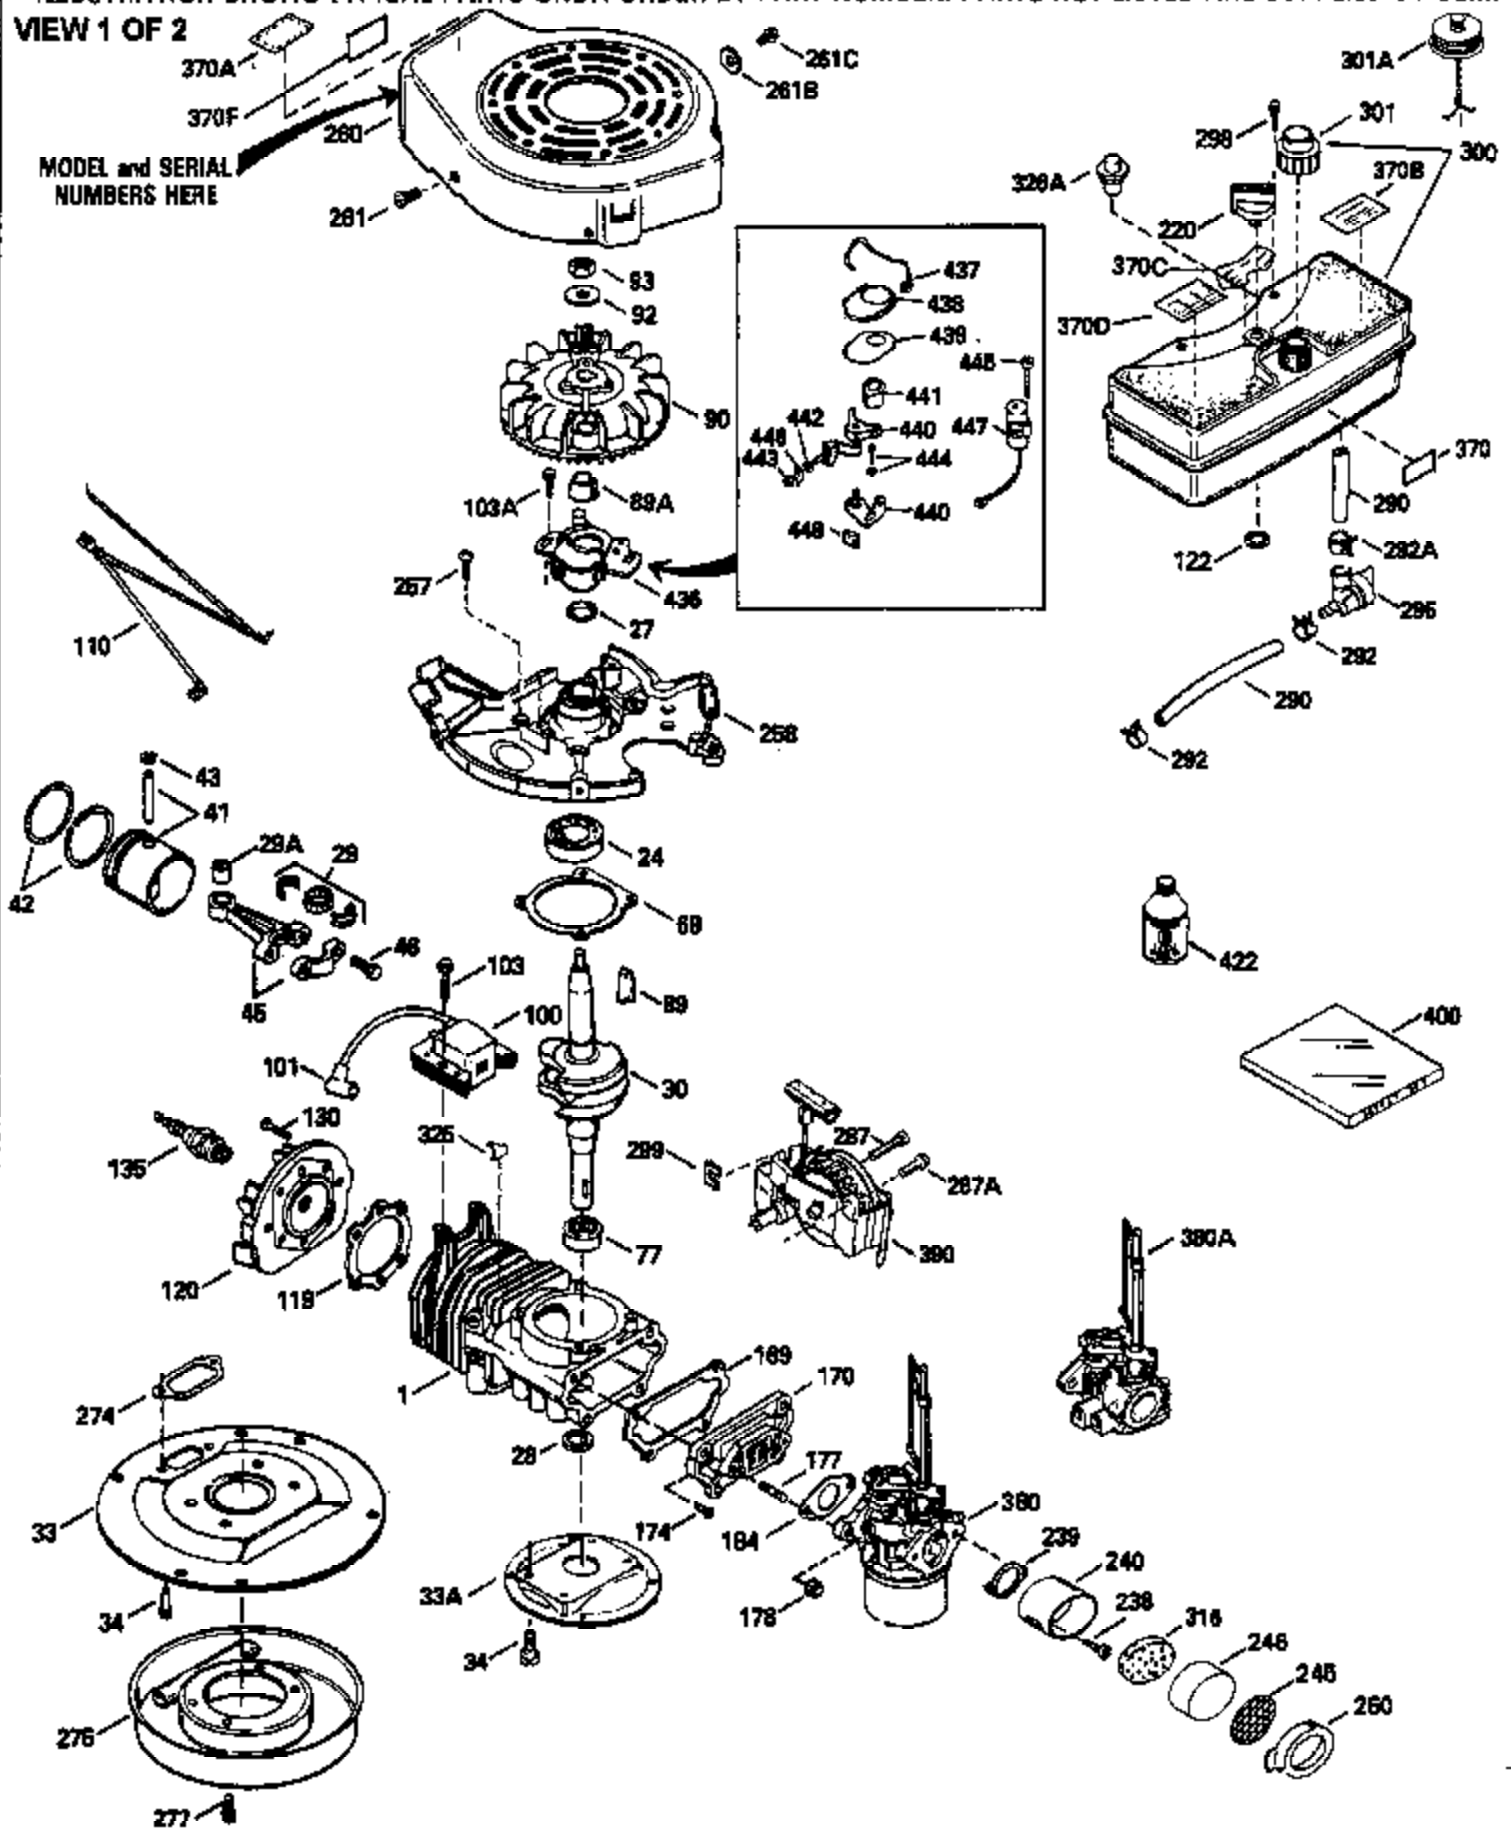

ILLUSTRATION SHOWS TYPICAL PARTS ONLY. ORDER BY PART NUMBER. PARTS NOT LISTED ARE SUPPLIED BY OEM.

VIEW 1 OF 2

MODEL and SERIAL
NUMBERS HERE

Ref #	Part Number	Qty	Description
	1		Cylinder (Order s/b if replacement is req.)
24	530110		Ball Bearing
27	510319		Oil Seal
28	28427		Oil Seal
29A	530104A		Cartridge Bearing
29	530151		Needle Bearing & Liner Set (30 Needle s)
30	290593		Crankshaft & Rod Ass'y. (Incl. 45)
30	330177		Adapter Plate (8" B.C.)
34	650797		Screw, 5/16-18 x 1/2"
41	310272A		Piston & Pin Ass'y. (.010" OS)
41	310283A		Piston & Pin Ass'y. (Std.)(Incl. 43)
42	310190		Ring Set (Std.)
42	310273		Ring Set (.010" OS)
43	310167		Piston Pin Retaining Ring
45	310263		Connecting Rod Ass'y. (Incl. 29, 29A & 46)
46	650633		Connecting Rod Bolt
69	510292A		* Cylinder Cover Gasket
77	780097		Cartridge Bearing
89A	611032		Adapter Sleeve
90	611046A		Flywheel
92	650815		Belleville Washer
93	650390		Flywheel Nut
100	34443A		Solid State Ignition (Incl. 101)
100	730207		Magneto to Solid State Conversion Kit (Includes solid state module, solid state flywheel key, and instructions.)(Use as required on external ignition engines only.)
101	610118		Spark Plug Cover
103	650814		Screw, Torx T-15, 10-24 x 1"
110	611061		Ground Wire
119	510274A		* Cylinder Head Gasket
120	250240B		Cylinder Head
130	650477		Screw, Torx T-30, 1/4-20 x 3/4"
135	33636		Resistor Spark Plug
169	510323A		* Cover Plate Gasket
170	470152A		Reed & Cover Plate (Incl. 178)
174	650579		Screw, Torx T-25, 10-24 x 1/2"
178	650456		Nut, 1/4-20
184	510110A		* Carburetor Gasket
192	34966		Brake Control Link
238	650431		Screw, Torx T-25, 10-32 x 5/8"
239	510206A		Air Cleaner Gasket
257	650561		Screw, 1/4-20 x 5/8"
258	350427		Blower Housing Base (Incl. 27)
260	350418		Blower Housing
261	650958		Screw, 1/4-20 x 7/16"
261B	650854		Washer
261C	650773		Screw, 1/4-20 x 1/2"
274	510314		Exhaust Gasket
275	390300		Muffler
277	650911		Screw, Torx T-30, 1/4-20 x 5/8"
290	29774		Fuel Line
292	26460		Fuel Line Clamp
298	650803		Screw, 10-32 x 7/8"
300	410241		Fuel Tank (Incl. 301)
301	410238		Fuel Cap
326A	570663		Fuel Tank Plug
370D	550212		Fuel Mix Decal