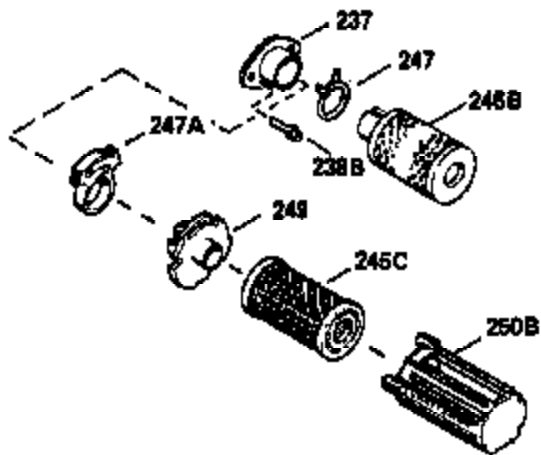

Ref #	Part Number	Qty	Description
370B	550213		Warning Decal
380	632342		Carburetor (Incl. 184) (Refer to Division 5, Section A, page A1-42 or Fiche 23B, Grid F-13 for breakdown)
400	510295A		* Gasket Set (Incl. items marked *)
422	730227A		2-Cycle Oil (8 oz.)

ILLUSTRATION SHOWS TYPICAL PARTS ONLY. ORDER BY PART NUMBER. PARTS NOT LISTED ARE SUPPLIED BY OEM.

VIEW 2 OF 2