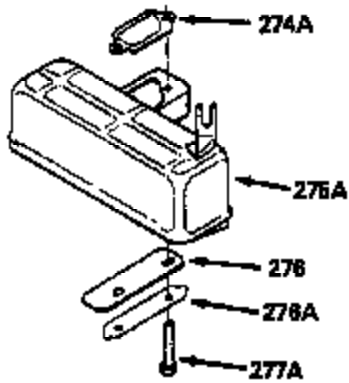

ILLUSTRATION SHOWS TYPICAL PARTS ONLY. ORDER BY PART NUMBER. PARTS NOT LISTED ARE SUPPLIED BY OEM.

VIEW 2 OF 2

Ref #	Part Number	Qty	Description
	92 650815		Belleville Washer
	93 650390		Flywheel Nut
189A	650911		Screw, Torx T-30, 1/4-20 x 5/8" (As r eq.)
230	34338		Air Cleaner Gasket
238A	650806		Screw, 10-32 x 5/8"
240A	450234		Air Cleaner Body
245A	450236		Air Cleaner Element
248	33008		Air Cleaner Tube
250A	33007		Air Cleaner Cover
261B	650854		Washer
285	590551		Starter Cup
287B			Rivet (Can be purchased locally)
316A	450235		Mesh Screen
326	450237		Button Plug