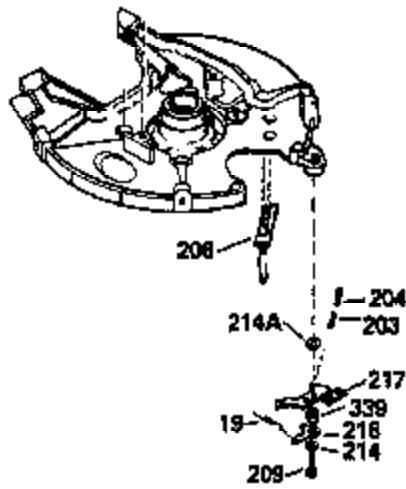

ILLUSTRATION SHOWS TYPICAL PARTS ONLY. ORDER BY PART NUMBER. PARTS NOT LISTED ARE SUPPLIED BY OEM.

VIEW 2 OF 2

Ref #	Part Number	Qty	Description
	92 650815		Belleville Washer
	93 650390		Flywheel Nut
189A	650911		Screw, Torx T-30, 1/4-20 x 5/8" (As r eq.)
230	34338		Air Cleaner Gasket
238A	650806		Screw, 10-32 x 5/8"
240A	450234		Air Cleaner Body
245A	450236		Air Cleaner Element
248	33008		Air Cleaner Tube
250A	33007		Air Cleaner Cover
261B	650854		Washer
285	590551		Starter Cup
287B			Rivet (Can be purchased locally)
316A	450235		Mesh Screen
326	450237		Button Plug