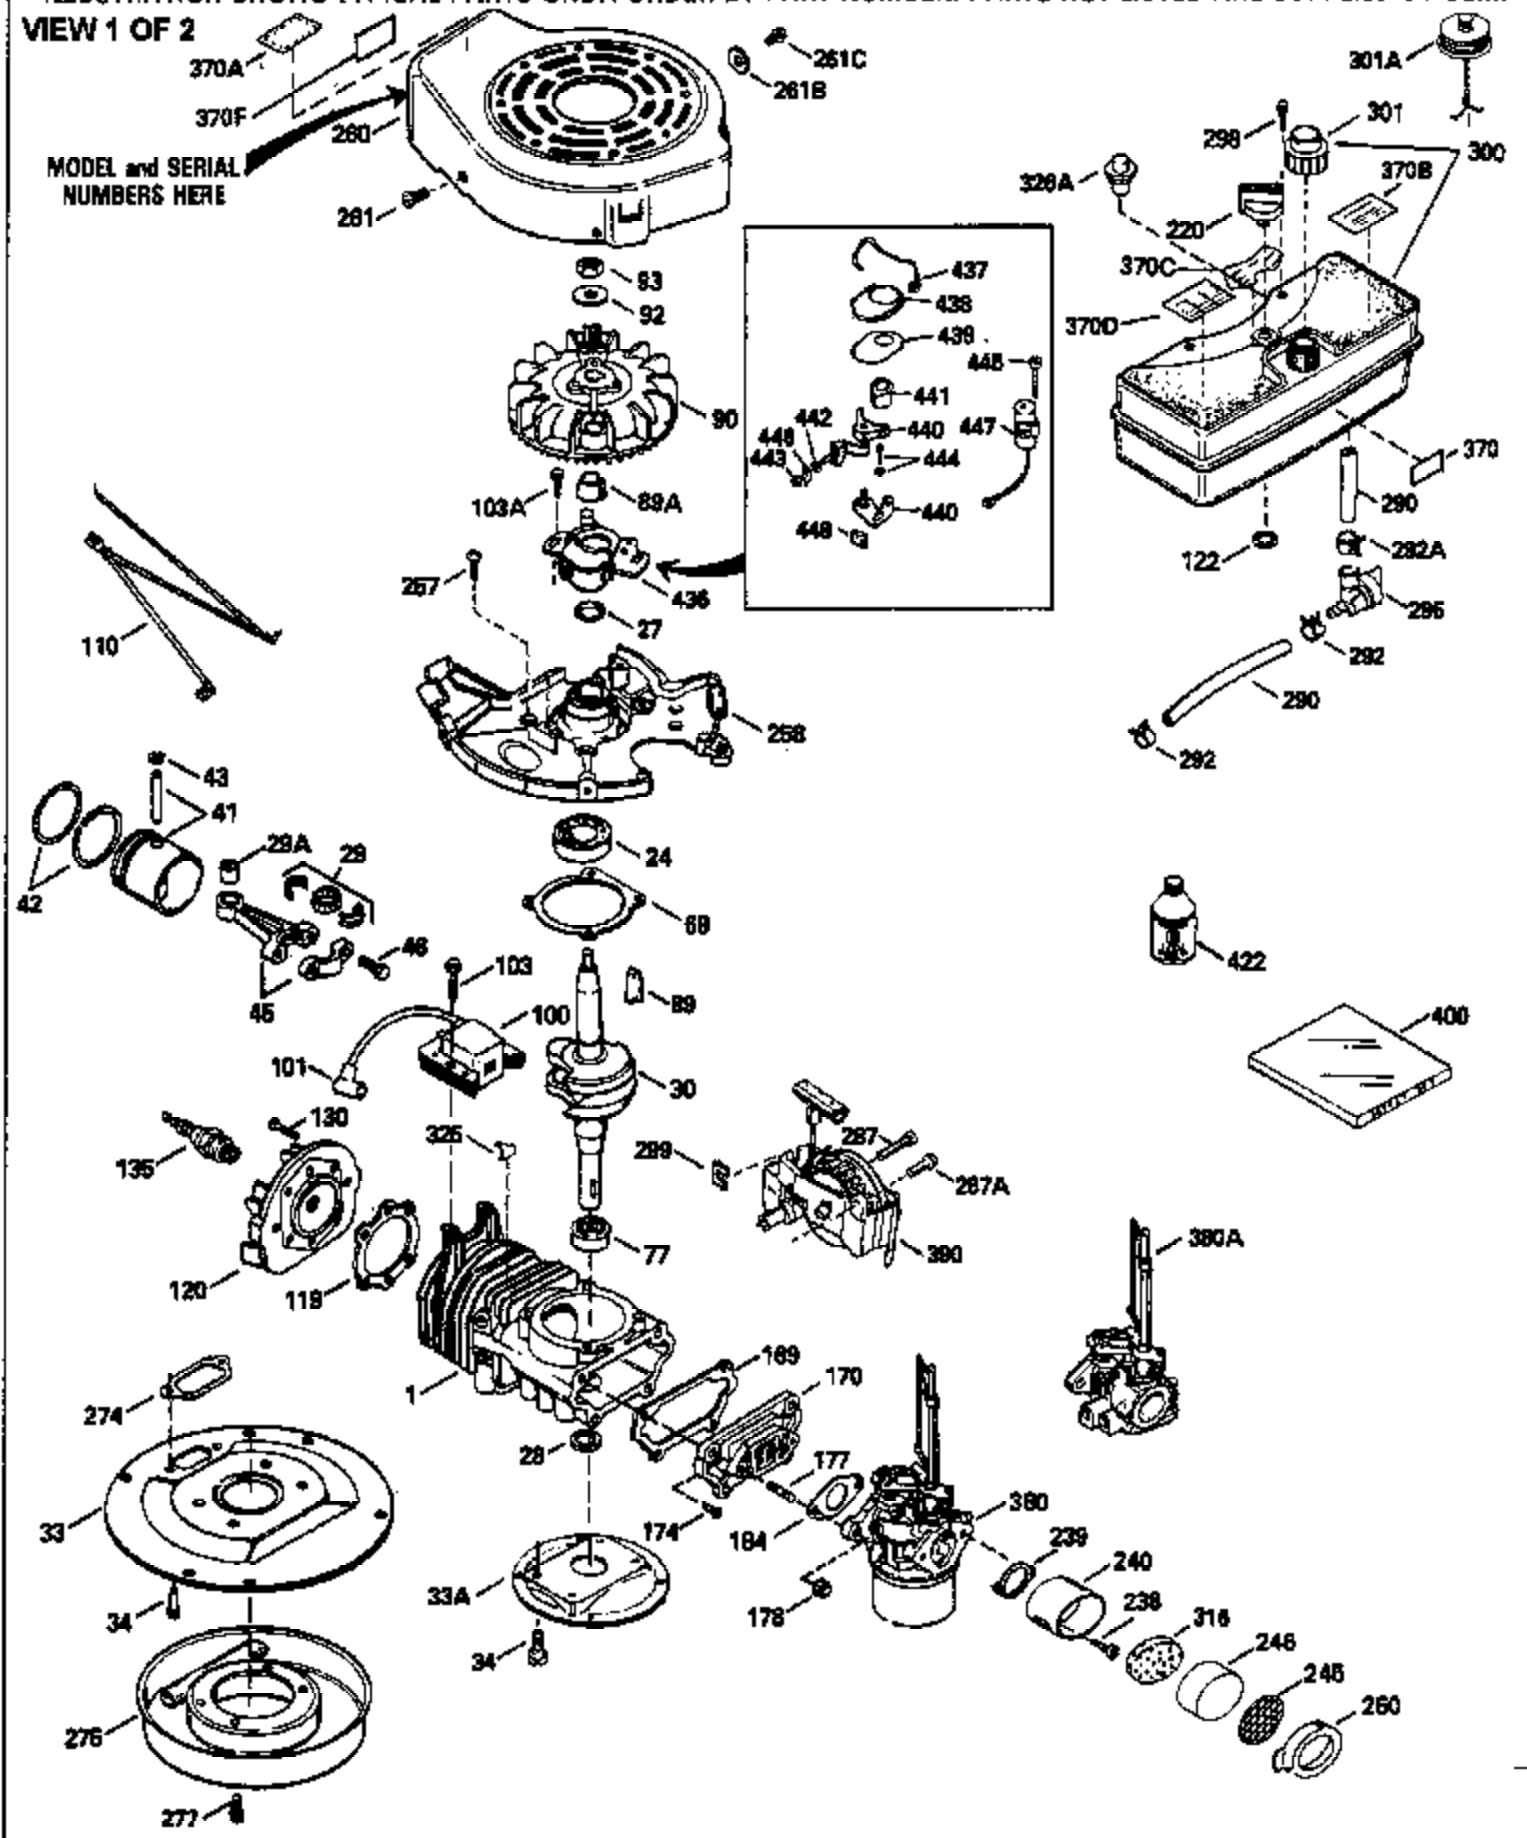

ILLUSTRATION SHOWS TYPICAL PARTS ONLY. ORDER BY PART NUMBER. PARTS NOT LISTED ARE SUPPLIED BY OEM.

VIEW 1 OF 2

MODEL and SERIAL
NUMBERS HERE

Ref #	Part Number	Qty	Description
	1		Cylinder (Order s/b if replacement is req.)
24	530110		Ball Bearing
27	510319		Oil Seal
28	28427		Oil Seal
29A	530104A		Cartridge Bearing
29	530151		Needle Bearing & Liner Set (30 Needle s)
30	290579		Crankshaft & Rod Ass'y. (Incl. 45)
33	330175		Adapter Plate (8" B.C.)
34	650797		Screw, 5/16-18 x 1/2"
41	310272A		Piston & Pin Ass'y. (.010" OS)
41	310283A		Piston & Pin Ass'y. (Std.)(Incl. 43)
42	310190		Ring Set (Std.)
42	310273		Ring Set (.010" OS)
43	310167		Piston Pin Retaining Ring
45	310263		Connecting Rod Ass'y. (Incl. 29, 29A & 46)
46	650633		Connecting Rod Bolt
69	510292A		* Cylinder Cover Gasket
77	780097		Cartridge Bearing
89A	611032		Adapter Sleeve
90	611046A		Flywheel
92	650815		Belleville Washer
93	650390		Flywheel Nut
100	34443A		Solid State Ignition (Incl. 101)
100	730207		Magneto to Solid State Conversion Kit (Includes solid state module, solid state flywheel key, and instructions.)(Use as required on external ignition engines only.)
101	610118		Spark Plug Cover
103	650814		Screw, Torx T-15, 10-24 x 1"
110	611031		Ground Wire
119	510274A		* Cylinder Head Gasket
120	250240B		Cylinder Head
122	570641		Retaining Ring
130	650477		Screw, Torx T-30, 1/4-20 x 3/4"
135	33636		Resistor Spark Plug
169	510323A		* Cover Plate Gasket
170	470152A		Reed & Cover Plate (Incl. 178)
174	650579		Screw, Torx T-25, 10-24 x 1/2"
178	650456		Nut, 1/4-20
184	510110A		* Carburetor Gasket
220	570640		Control Knob
257	650561		Screw, 1/4-20 x 5/8"
258	350409		Blower Housing Base (Incl. 27)
260	350410		Blower Housing
261	650958		Screw, 1/4-20 x 7/16"
261B	650854		Washer
274	510314		Exhaust Gasket
275	390297		Muffler
277	650911		Screw, Torx T-30, 1/4-20 x 5/8"
290	29774		Fuel Line
292	26460		Fuel Line Clamp
298	650803		Screw, 10-32 x 7/8"
300	410241		Fuel Tank (Incl. 301)
301	410238		Fuel Cap
325	611021		Wire Clip
370A	34686		Name Decal
370B	550213		Warning Decal
370D	550212		Fuel Mix Decal