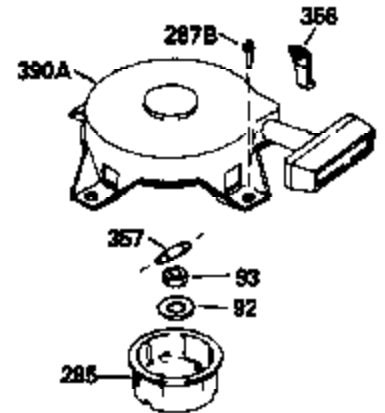

ILLUSTRATION SHOWS TYPICAL PARTS ONLY. ORDER BY PART NUMBER. PARTS NOT LISTED ARE SUPPLIED BY OEM.

VIEW 2 OF 2

Ref #	Part Number	Qty	Description
	92 650815		Belleville Washer
	93 650390		Flywheel Nut
189A	650911		Screw, Torx T-30, 1/4-20 x 5/8" (As r eq.)
230	34338		Air Cleaner Gasket
238A	650806		Screw, 10-32 x 5/8"
240A	450234		Air Cleaner Body
245A	450236		Air Cleaner Element
248	33008		Air Cleaner Tube
250A	33007		Air Cleaner Cover
261B	650854		Washer
285	590551		Starter Cup
287B			Rivet (Can be purchased locally)
316A	450235		Mesh Screen
326	450237		Button Plug