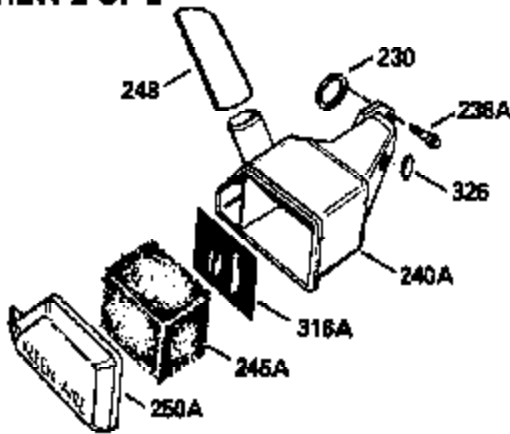

ILLUSTRATION SHOWS TYPICAL PARTS ONLY. ORDER BY PART NUMBER. PARTS NOT LISTED ARE SUPPLIED BY OEM.

VIEW 2 OF 2

Ref #	Part Number	Qty	Description
	92 650815		Belleville Washer
	93 650390		Flywheel Nut
189A	650911		Screw, Torx T-30, 1/4-20 x 5/8" (As r eq.)
230	34338		Air Cleaner Gasket
238A	650806		Screw, 10-32 x 5/8"
240A	450234		Air Cleaner Body
245A	450236		Air Cleaner Element
248	33008		Air Cleaner Tube
250A	33007		Air Cleaner Cover
261B	650854		Washer
285	590551		Starter Cup
287B			Rivet (Can be purchased locally)
316A	450235		Mesh Screen
326	450237		Button Plug