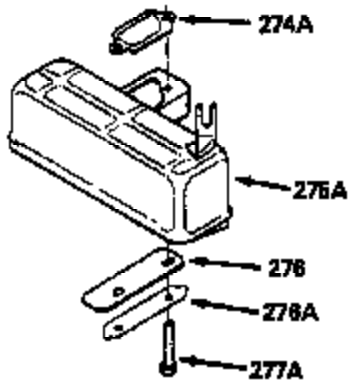

ILLUSTRATION SHOWS TYPICAL PARTS ONLY. ORDER BY PART NUMBER. PARTS NOT LISTED ARE SUPPLIED BY OEM.

VIEW 2 OF 2

Ref #	Part Number	Qty	Description
	92 650815		Belleville Washer
	93 650390		Flywheel Nut
189A	650911		Screw, Torx T-30, 1/4-20 x 5/8" (As r eq.)
230	34338		Air Cleaner Gasket
238A	650806		Screw, 10-32 x 5/8"
240A	450234		Air Cleaner Body
245A	450236		Air Cleaner Element
248	33008		Air Cleaner Tube
250A	33007		Air Cleaner Cover
261B	650854		Washer
316A	450235		Mesh Screen
326	450237		Button Plug