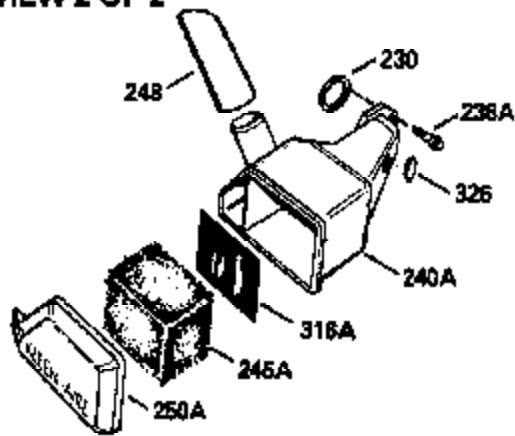

ILLUSTRATION SHOWS TYPICAL PARTS ONLY. ORDER BY PART NUMBER. PARTS NOT LISTED ARE SUPPLIED BY OEM.

VIEW 2 OF 2

Ref #	Part Number	Qty	Description
	92 650815		Belleville Washer
	93 650390		Flywheel Nut
189A	650911		Screw, Torx T-30, 1/4-20 x 5/8" (As r eq.)
230	34338		Air Cleaner Gasket
238A	650806		Screw, 10-32 x 5/8"
240A	450234		Air Cleaner Body
245A	450236		Air Cleaner Element
248	33008		Air Cleaner Tube
250A	33007		Air Cleaner Cover
261B	650854		Washer
316A	450235		Mesh Screen
326	450237		Button Plug