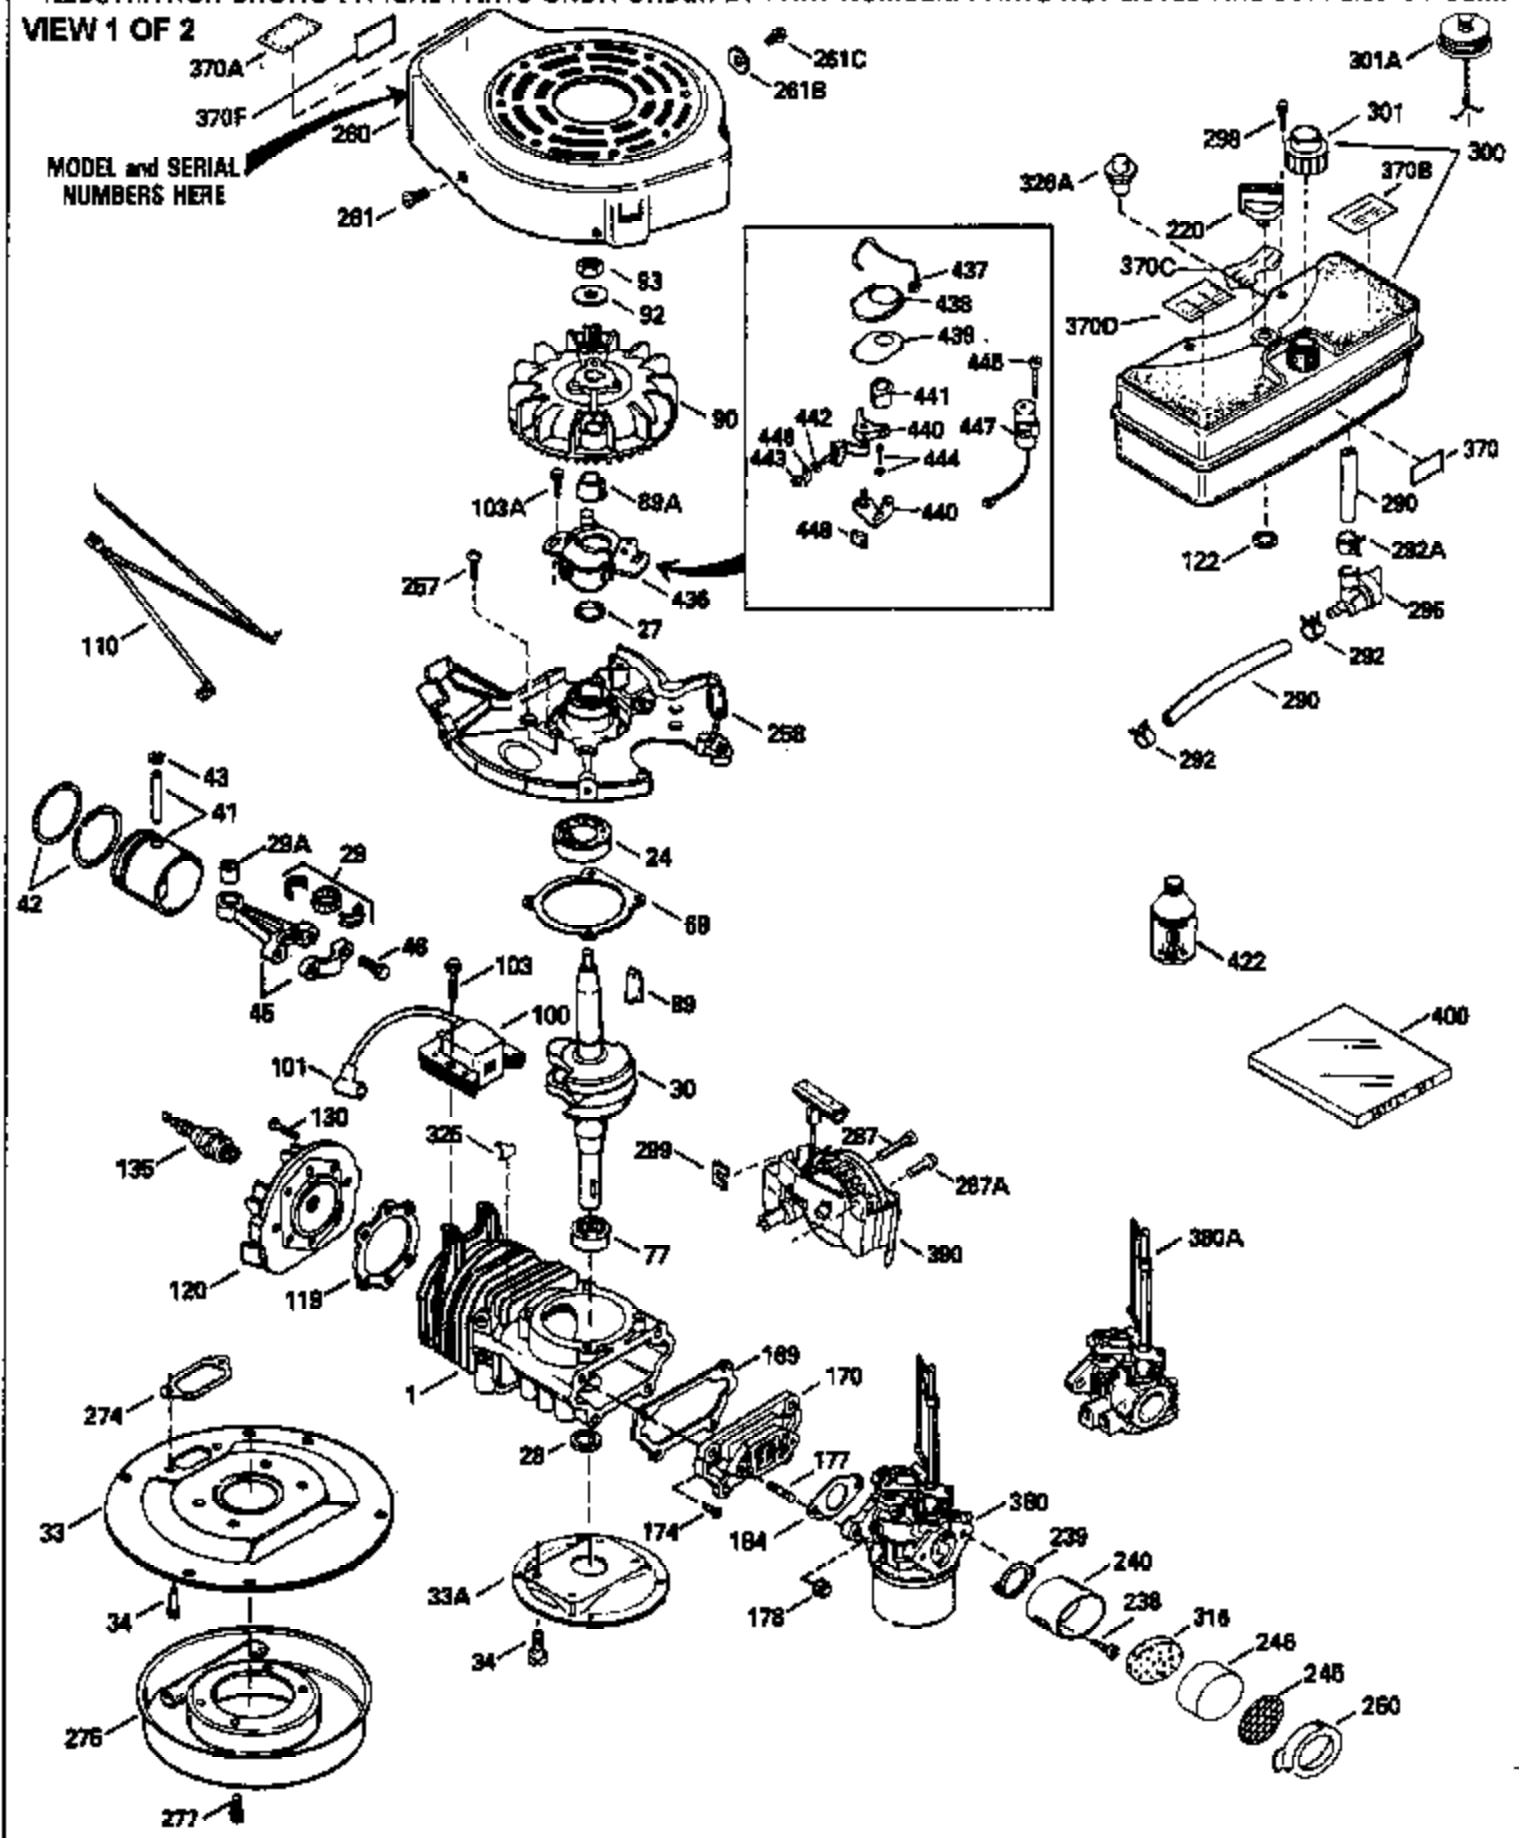

ILLUSTRATION SHOWS TYPICAL PARTS ONLY. ORDER BY PART NUMBER. PARTS NOT LISTED ARE SUPPLIED BY OEM.

VIEW 1 OF 2

MODEL and SERIAL
NUMBERS HERE

Ref #	Part Number	Qty	Description
	1		Cylinder (Order s/b if replacement is req.)
24	530110		Ball Bearing
27	510319		Oil Seal
28	28427		Oil Seal
29	530151		Needle Bearing & Liner Set (30 Needle s)
29A	530104A		Cartridge Bearing
30	290595		Crankshaft & Rod Ass'y. (Incl. 45)
30	330177		Adapter Plate (8" B.C.)
34	650797		Screw, 5/16-18 x 1/2"
41	310272A		Piston & Pin Ass'y. (.010" OS)
41	310283A		Piston & Pin Ass'y. (Std.)(Incl. 43)
42	310190		Ring Set (Std.)
42	310273		Ring Set (.010" OS)
43	310167		Piston Pin Retaining Ring
45	310263		Connecting Rod Ass'y. (Incl. 29, 29A & 46)
46	650633		Connecting Rod Bolt
69	510292A		* Cylinder Cover Gasket
77	780097		Cartridge Bearing
89A	611032		Adapter Sleeve
90	611046A		Flywheel
92	650815		Belleville Washer
93	650390		Flywheel Nut
100	34443A		Solid State Ignition (Incl. 101)
100	730207		Magneto to Solid State Conversion Kit (Includes solid state module, solid state flywheel key, and instructions.)(Use as required on external ignition engines only.)
101	610118		Spark Plug Cover
103	650814		Screw, Torx T-15, 10-24 x 1"
110	611031		Ground Wire
119	510274A		* Cylinder Head Gasket
120	250240B		Cylinder Head
122	570641		Retaining Ring
130	650477		Screw, Torx T-30, 1/4-20 x 3/4"
135	33636		Resistor Spark Plug
169	510323A		* Cover Plate Gasket
170	470152A		Reed & Cover Plate (Incl. 178)
174	650579		Screw, Torx T-25, 10-24 x 1/2"
178	650456		Nut, 1/4-20
184	510110A		* Carburetor Gasket
220	570640		Control Knob
257	650561		Screw, 1/4-20 x 5/8"
258	350408		Blower Housing Base (Incl. 27)
260	350403		Blower Housing
261	650958		Screw, 1/4-20 x 7/16"
261B	650854		Washer
274	510314		Exhaust Gasket
275	390300		Muffler
277	650911		Screw, Torx T-30, 1/4-20 x 5/8"
287A	650561		Screw, 1/4-20 x 5/8"
287	30646		Screw, 1/4-20 x 1-3/8"
290	29774		Fuel Line
292	26460		Fuel Line Clamp
298	650803		Screw, 10-32 x 7/8"
300	410241		Fuel Tank (Incl. 301)
301	410238		Fuel Cap
370D	550212		Fuel Mix Decal
370B	550213		Warning Decal