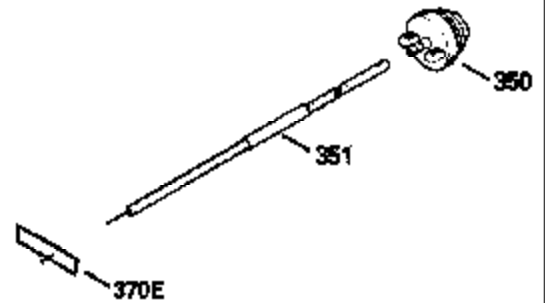

ILLUSTRATION SHOWS TYPICAL PARTS ONLY. ORDER BY PART NUMBER. PARTS NOT LISTED ARE SUPPLIED BY OEM.

VIEW 2 OF 2

Ref #	Part Number	Qty	Description
	92 650815		Belleville Washer
	93 650390		Flywheel Nut
189A	650911		Screw, Torx T-30, 1/4-20 x 5/8" (As r eq.)
230	34338		Air Cleaner Gasket
238A	650806		Screw, 10-32 x 5/8"
240A	450234		Air Cleaner Body
245A	450236		Air Cleaner Element
248	33008		Air Cleaner Tube
250A	33007		Air Cleaner Cover
261B	650854		Washer
316A	450235		Mesh Screen
326	450237		Button Plug