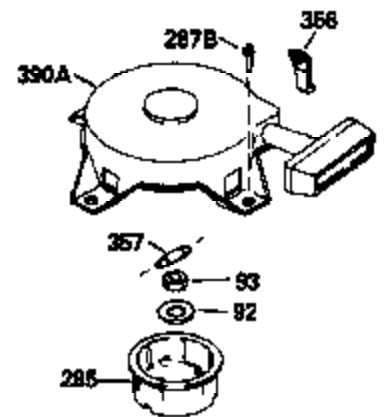

ILLUSTRATION SHOWS TYPICAL PARTS ONLY. ORDER BY PART NUMBER. PARTS NOT LISTED ARE SUPPLIED BY OEM.

VIEW 2 OF 2

Ref #	Part Number	Qty	Description
	92 650815		Belleville Washer
	93 650390		Flywheel Nut
189A	650911		Screw, Torx T-30, 1/4-20 x 5/8" (As r eq.)
230	34338		Air Cleaner Gasket
238A	650806		Screw, 10-32 x 5/8"
240A	450234		Air Cleaner Body
245A	450236		Air Cleaner Element
248	33008		Air Cleaner Tube
250A	33007		Air Cleaner Cover
261B	650854		Washer
316A	450235		Mesh Screen
326	450237		Button Plug