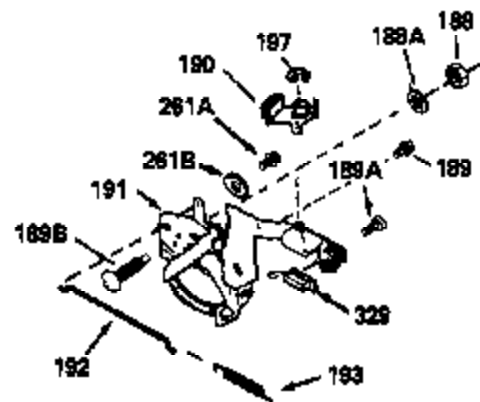

ILLUSTRATION SHOWS TYPICAL PARTS ONLY. ORDER BY PART NUMBER. PARTS NOT LISTED ARE SUPPLIED BY OEM.

VIEW 2 OF 2

Ref #	Part Number	Qty	Description
	92 650815		Belleville Washer
	93 650390		Flywheel Nut
189A	650911		Screw, Torx T-30, 1/4-20 x 5/8" (As r eq.)
230	34338		Air Cleaner Gasket
238A	650806		Screw, 10-32 x 5/8"
240A	450234		Air Cleaner Body
245A	450236		Air Cleaner Element
248	33008		Air Cleaner Tube
250A	33007		Air Cleaner Cover
261B	650854		Washer
316A	450235		Mesh Screen
326	450237		Button Plug