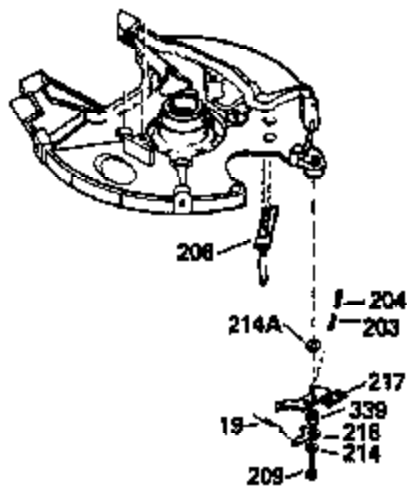

ILLUSTRATION SHOWS TYPICAL PARTS ONLY. ORDER BY PART NUMBER. PARTS NOT LISTED ARE SUPPLIED BY OEM.

VIEW 2 OF 2

Ref #	Part Number	Qty	Description
	92 650815		Belleville Washer
	93 650390		Flywheel Nut
189A	650911		Screw, Torx T-30, 1/4-20 x 5/8" (As r eq.)
230	34338		Air Cleaner Gasket
238A	650806		Screw, 10-32 x 5/8"
240A	450234		Air Cleaner Body
245A	450236		Air Cleaner Element
248	33008		Air Cleaner Tube
250A	33007		Air Cleaner Cover
261B	650854		Washer
316A	450235		Mesh Screen
326	450237		Button Plug