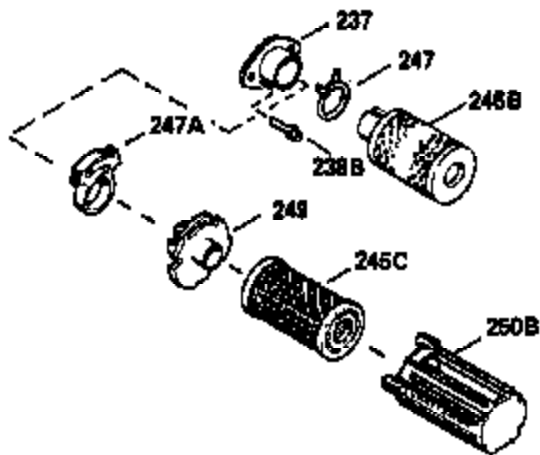

ILLUSTRATION SHOWS TYPICAL PARTS ONLY. ORDER BY PART NUMBER. PARTS NOT LISTED ARE SUPPLIED BY OEM.

VIEW 2 OF 2

Ref #	Part Number	Qty	Description
	92 650815		Belleville Washer
	93 650390		Flywheel Nut
189A	650911		Screw, Torx T-30, 1/4-20 x 5/8" (As r eq.)
230	34338		Air Cleaner Gasket
238A	650806		Screw, 10-32 x 5/8"
240A	450234		Air Cleaner Body
245A	450236		Air Cleaner Element
248	33008		Air Cleaner Tube
250A	33007		Air Cleaner Cover
261B	650854		Washer
316A	450235		Mesh Screen
326	450237		Button Plug