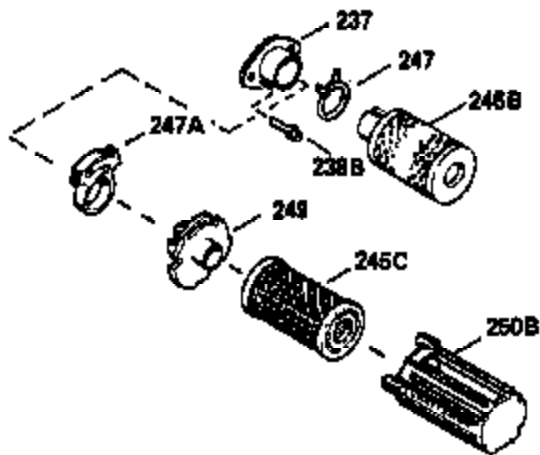

Ref #	Part Number	Qty	Description
370B	550213		Warning Decal
380	632326		Carburetor (Incl. 184) (Refer to Division 5, Section A, page A1-42 or Fiche 23B, Grid F-13 for breakdown)
400	510295A		* Gasket Set (Incl. items marked *)
422	730227A		2-Cycle Oil (8 oz.)

ILLUSTRATION SHOWS TYPICAL PARTS ONLY. ORDER BY PART NUMBER. PARTS NOT LISTED ARE SUPPLIED BY OEM.

VIEW 2 OF 2