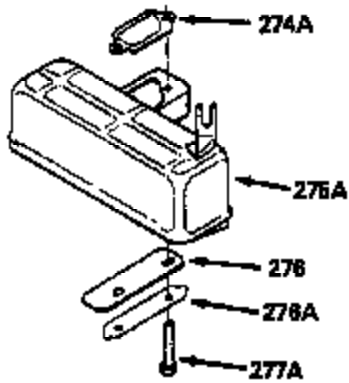

Ref #	Part Number	Qty	Description
370B	550213		Warning Decal
380	632326		Carburetor (Incl. 184) (Refer to Division 5, Section A, page A1-42 or Fiche 23B, Grid F-13 for breakdown)
400	510295A		* Gasket Set (Incl. items marked *)
422	730227A		2-Cycle Oil (8 oz.)

ILLUSTRATION SHOWS TYPICAL PARTS ONLY. ORDER BY PART NUMBER. PARTS NOT LISTED ARE SUPPLIED BY OEM.

VIEW 2 OF 2