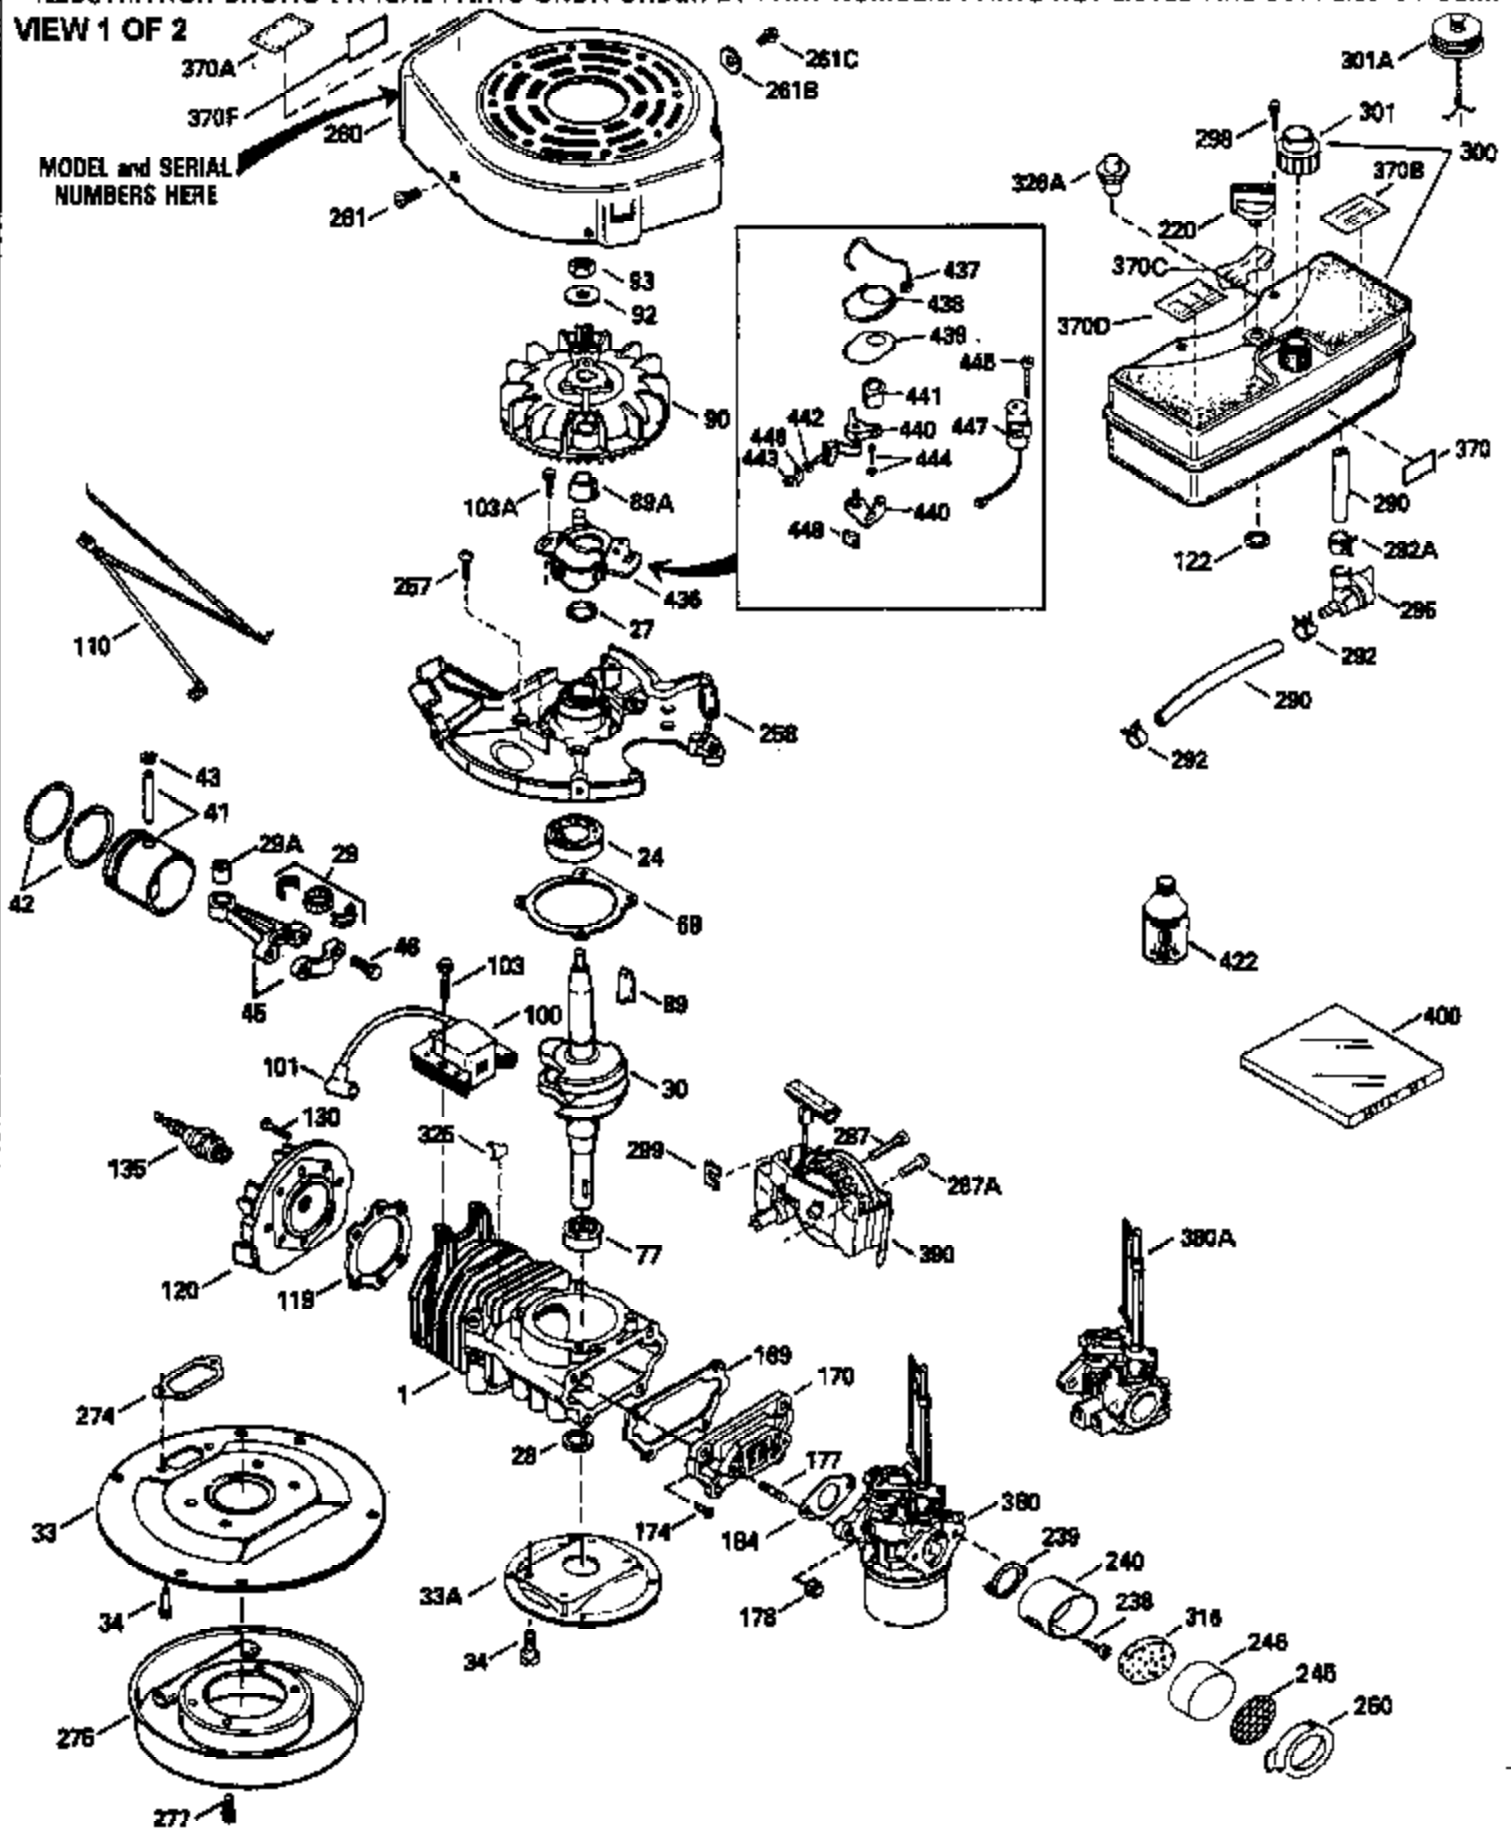

ILLUSTRATION SHOWS TYPICAL PARTS ONLY. ORDER BY PART NUMBER. PARTS NOT LISTED ARE SUPPLIED BY OEM.

VIEW 1 OF 2

MODEL and SERIAL
NUMBERS HERE

Ref #	Part Number	Qty	Description
	1		Cylinder (Order s/b if replacement is req.)
24	530110		Ball Bearing
27	510319		Oil Seal
28	28427		Oil Seal
29A	530104A		Cartridge Bearing
29	530151		Needle Bearing & Liner Set (30 Needle s)
30	290587		Crankshaft & Rod Ass'y. (Incl. 45)
30	330177		Adapter Plate (8" B.C.)
34	650797		Screw, 5/16-18 x 1/2"
41	310272A		Piston & Pin Ass'y. (.010" OS)
41	310283A		Piston & Pin Ass'y. (Std.)(Incl. 43)
42	310190		Ring Set (Std.)
42	310273		Ring Set (.010" OS)
43	310167		Piston Pin Retaining Ring
45	310263		Connecting Rod Ass'y. (Incl. 29, 29A & 46)
46	650633		Connecting Rod Bolt
69	510292A		* Cylinder Cover Gasket
77	780097		Cartridge Bearing
89	611004		Flywheel Key
90	611060A		Flywheel
92	650815		Belleville Washer
93	650390		Flywheel Nut
100	34443A		Solid State Ignition (Incl. 101)
100	730207		Magneto to Solid State Conversion Kit (Includes solid state module, solid state flywheel key, and instructions.)(Use as required on external ignition engines only.)
101	610118		Spark Plug Cover
103	650814		Screw, Torx T-15, 10-24 x 1"
110	611059		Ground Wire
119	510274A		* Cylinder Head Gasket
120	250240B		Cylinder Head
122	570641		Retaining Ring
130	650477		Screw, Torx T-30, 1/4-20 x 3/4"
135	33636		Resistor Spark Plug
169	510323A		* Cover Plate Gasket
170	470152A		Reed & Cover Plate (Incl. 178)
174	650579		Screw, Torx T-25, 10-24 x 1/2"
178	650456		Nut, 1/4-20
184	510110A		* Carburetor Gasket
192	34966		Brake Control Link
220	570657		Control Knob
257	650561		Screw, 1/4-20 x 5/8"
258	350427		Blower Housing Base (Incl. 27)
260	350418		Blower Housing
261	650958		Screw, 1/4-20 x 7/16"
261B	650854		Washer
261C	650773		Screw, 1/4-20 x 1/2"
274	510314		Exhaust Gasket
275	390300		Muffler
277	650911		Screw, Torx T-30, 1/4-20 x 5/8"
290	29774		Fuel Line
292	26460		Fuel Line Clamp
298	650803		Screw, 10-32 x 7/8"
300	410241		Fuel Tank (Incl. 301)
301	410238		Fuel Cap
370D	550212		Fuel Mix Decal
370C	550224		Control Decal