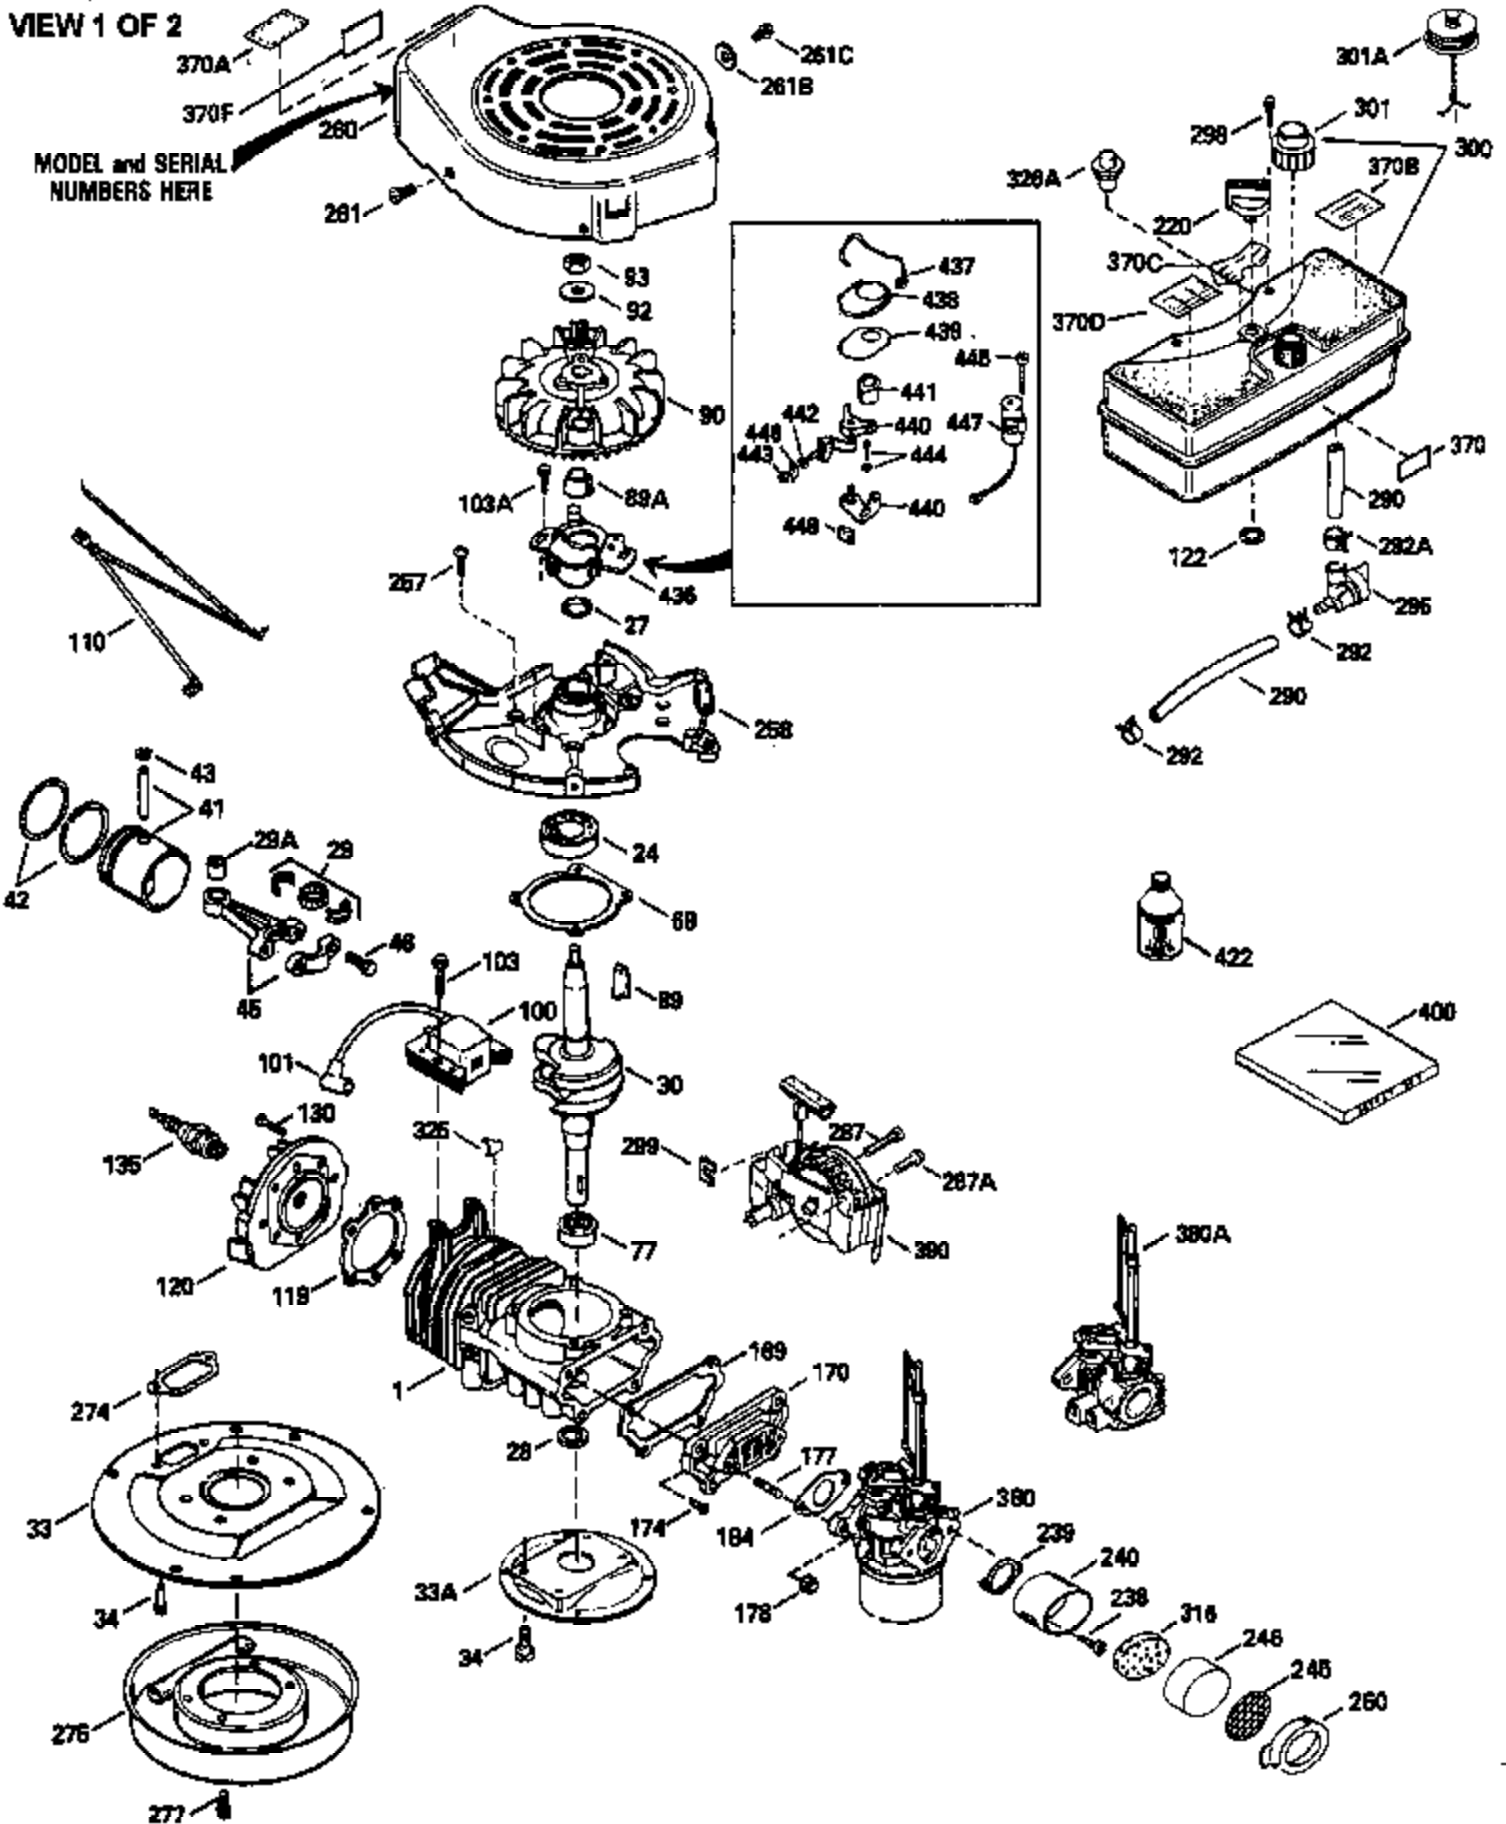

ILLUSTRATION SHOWS TYPICAL PARTS ONLY. ORDER BY PART NUMBER. PARTS NOT LISTED ARE SUPPLIED BY OEM.

VIEW 1 OF 2

MODEL and SERIAL
NUMBERS HERE

Ref #	Part Number	Qty	Description
	1		Cylinder (Order s/b if replacement is req.)
24	530110		Ball Bearing
27	510319		Oil Seal
28	28427		Oil Seal
29A	530104A		Cartridge Bearing
29	530151		Needle Bearing & Liner Set (30 Needle s)
30	290579		Crankshaft & Rod Ass'y. (Incl. 45)
30	330177		Adapter Plate (8" B.C.)
34	650797		Screw, 5/16-18 x 1/2"
41	310272A		Piston & Pin Ass'y. (.010" OS)
41	310283A		Piston & Pin Ass'y. (Std.)(Incl. 43)
42	310190		Ring Set (Std.)
42	310273		Ring Set (.010" OS)
43	310167		Piston Pin Retaining Ring
45	310263		Connecting Rod Ass'y. (Incl. 29, 29A & 46)
46	650633		Connecting Rod Bolt
69	510292A		* Cylinder Cover Gasket
77	780097		Cartridge Bearing
89A	611032		Adapter Sleeve
90	611046A		Flywheel
92	650815		Belleville Washer
93	650390		Flywheel Nut
100	34443A		Solid State Ignition (Incl. 101)
100	730207		Magneto to Solid State Conversion Kit (Includes solid state module, solid state flywheel key, and instructions.)(Use as required on external ignition engines only.)
101	610118		Spark Plug Cover
103	650814		Screw, Torx T-15, 10-24 x 1"
110	611059		Ground Wire
119	510274A		* Cylinder Head Gasket
120	250240B		Cylinder Head
122	570641		Retaining Ring
130	650477		Screw, Torx T-30, 1/4-20 x 3/4"
135	33636		Resistor Spark Plug
169	510323A		* Cover Plate Gasket
170	470152A		Reed & Cover Plate (Incl. 178)
174	650579		Screw, Torx T-25, 10-24 x 1/2"
178	650456		Nut, 1/4-20
184	510110A		* Carburetor Gasket
192	34966		Brake Control Link
220	570657		Control Knob
257	650561		Screw, 1/4-20 x 5/8"
258	350427		Blower Housing Base (Incl. 27)
260	350418		Blower Housing
261	650958		Screw, 1/4-20 x 7/16"
261B	650854		Washer
261C	650773		Screw, 1/4-20 x 1/2"
274	510314		Exhaust Gasket
275	390300		Muffler
277	650911		Screw, Torx T-30, 1/4-20 x 5/8"
290	29774		Fuel Line
292	26460		Fuel Line Clamp
298	650803		Screw, 10-32 x 7/8"
300	410241		Fuel Tank (Incl. 301)
301	410238		Fuel Cap
370D	550212		Fuel Mix Decal
370C	550224		Control Decal