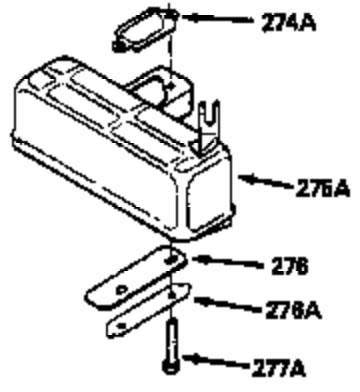

Ref #	Part Number	Qty	Description
370B	550213		Warning Decal
380	632326		Carburetor (Incl. 184) (Refer to Division 5, Section A, page A1-42 or Fiche 23B, Grid F-13 for breakdown)
400	510295A		* Gasket Set (Incl. items marked *)
422	730227A		2-Cycle Oil (8 oz.)

ILLUSTRATION SHOWS TYPICAL PARTS ONLY. ORDER BY PART NUMBER. PARTS NOT LISTED ARE SUPPLIED BY OEM.

VIEW 2 OF 2