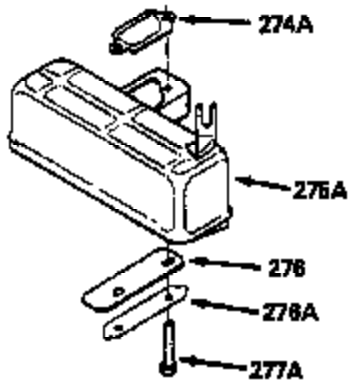

ILLUSTRATION SHOWS TYPICAL PARTS ONLY. ORDER BY PART NUMBER. PARTS NOT LISTED ARE SUPPLIED BY OEM.

VIEW 2 OF 2

Ref #	Part Number	Qty	Description
	92 650815		Belleville Washer
	93 650390		Flywheel Nut
189A	650911		Screw, Torx T-30, 1/4-20 x 5/8" (As r eq.)
230	34338		Air Cleaner Gasket
238A	650806		Screw, 10-32 x 5/8"
240A	450234		Air Cleaner Body
245A	450236		Air Cleaner Element
248	33008		Air Cleaner Tube
250A	33007		Air Cleaner Cover
261B	650854		Washer
316A	450235		Mesh Screen
326	450237		Button Plug