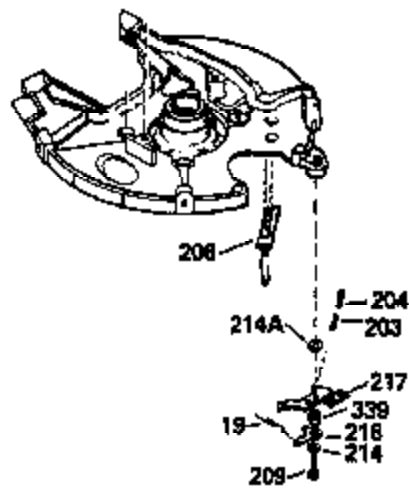

ILLUSTRATION SHOWS TYPICAL PARTS ONLY. ORDER BY PART NUMBER. PARTS NOT LISTED ARE SUPPLIED BY OEM.

VIEW 2 OF 2

Ref #	Part Number	Qty	Description
	92 650815		Belleville Washer
	93 650390		Flywheel Nut
189A	650911		Screw, Torx T-30, 1/4-20 x 5/8" (As r eq.)
230	34338		Air Cleaner Gasket
238A	650806		Screw, 10-32 x 5/8"
240A	450234		Air Cleaner Body
245A	450236		Air Cleaner Element
248	33008		Air Cleaner Tube
250A	33007		Air Cleaner Cover
261B	650854		Washer
316A	450235		Mesh Screen
326	450237		Button Plug