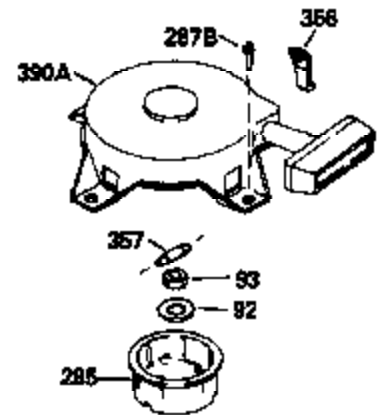

ILLUSTRATION SHOWS TYPICAL PARTS ONLY. ORDER BY PART NUMBER. PARTS NOT LISTED ARE SUPPLIED BY OEM.

VIEW 2 OF 2

Ref #	Part Number	Qty	Description
	92 650815		Belleville Washer
	93 650390		Flywheel Nut
189A	650911		Screw, Torx T-30, 1/4-20 x 5/8" (As r eq.)
230	34338		Air Cleaner Gasket
238A	650806		Screw, 10-32 x 5/8"
240A	450234		Air Cleaner Body
245A	450236		Air Cleaner Element
248	33008		Air Cleaner Tube
250A	33007		Air Cleaner Cover
261B	650854		Washer
316A	450235		Mesh Screen
326	450237		Button Plug