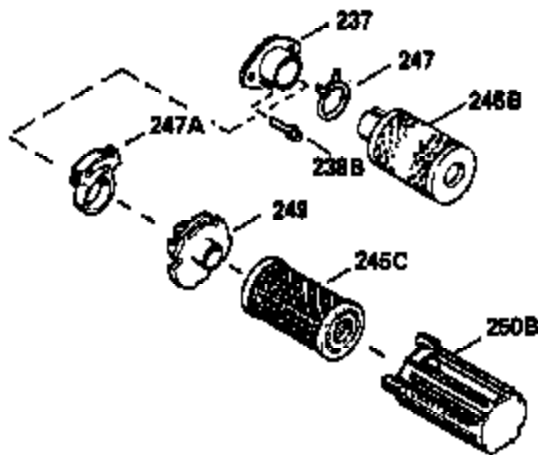

ILLUSTRATION SHOWS TYPICAL PARTS ONLY. ORDER BY PART NUMBER. PARTS NOT LISTED ARE SUPPLIED BY OEM.

VIEW 2 OF 2

Ref #	Part Number	Qty	Description
	92 650815		Belleville Washer
	93 650390		Flywheel Nut
189A	650911		Screw, Torx T-30, 1/4-20 x 5/8" (As r eq.)
230	34338		Air Cleaner Gasket
238A	650806		Screw, 10-32 x 5/8"
240A	450234		Air Cleaner Body
245A	450236		Air Cleaner Element
248	33008		Air Cleaner Tube
250A	33007		Air Cleaner Cover
261B	650854		Washer
316A	450235		Mesh Screen
326	450237		Button Plug