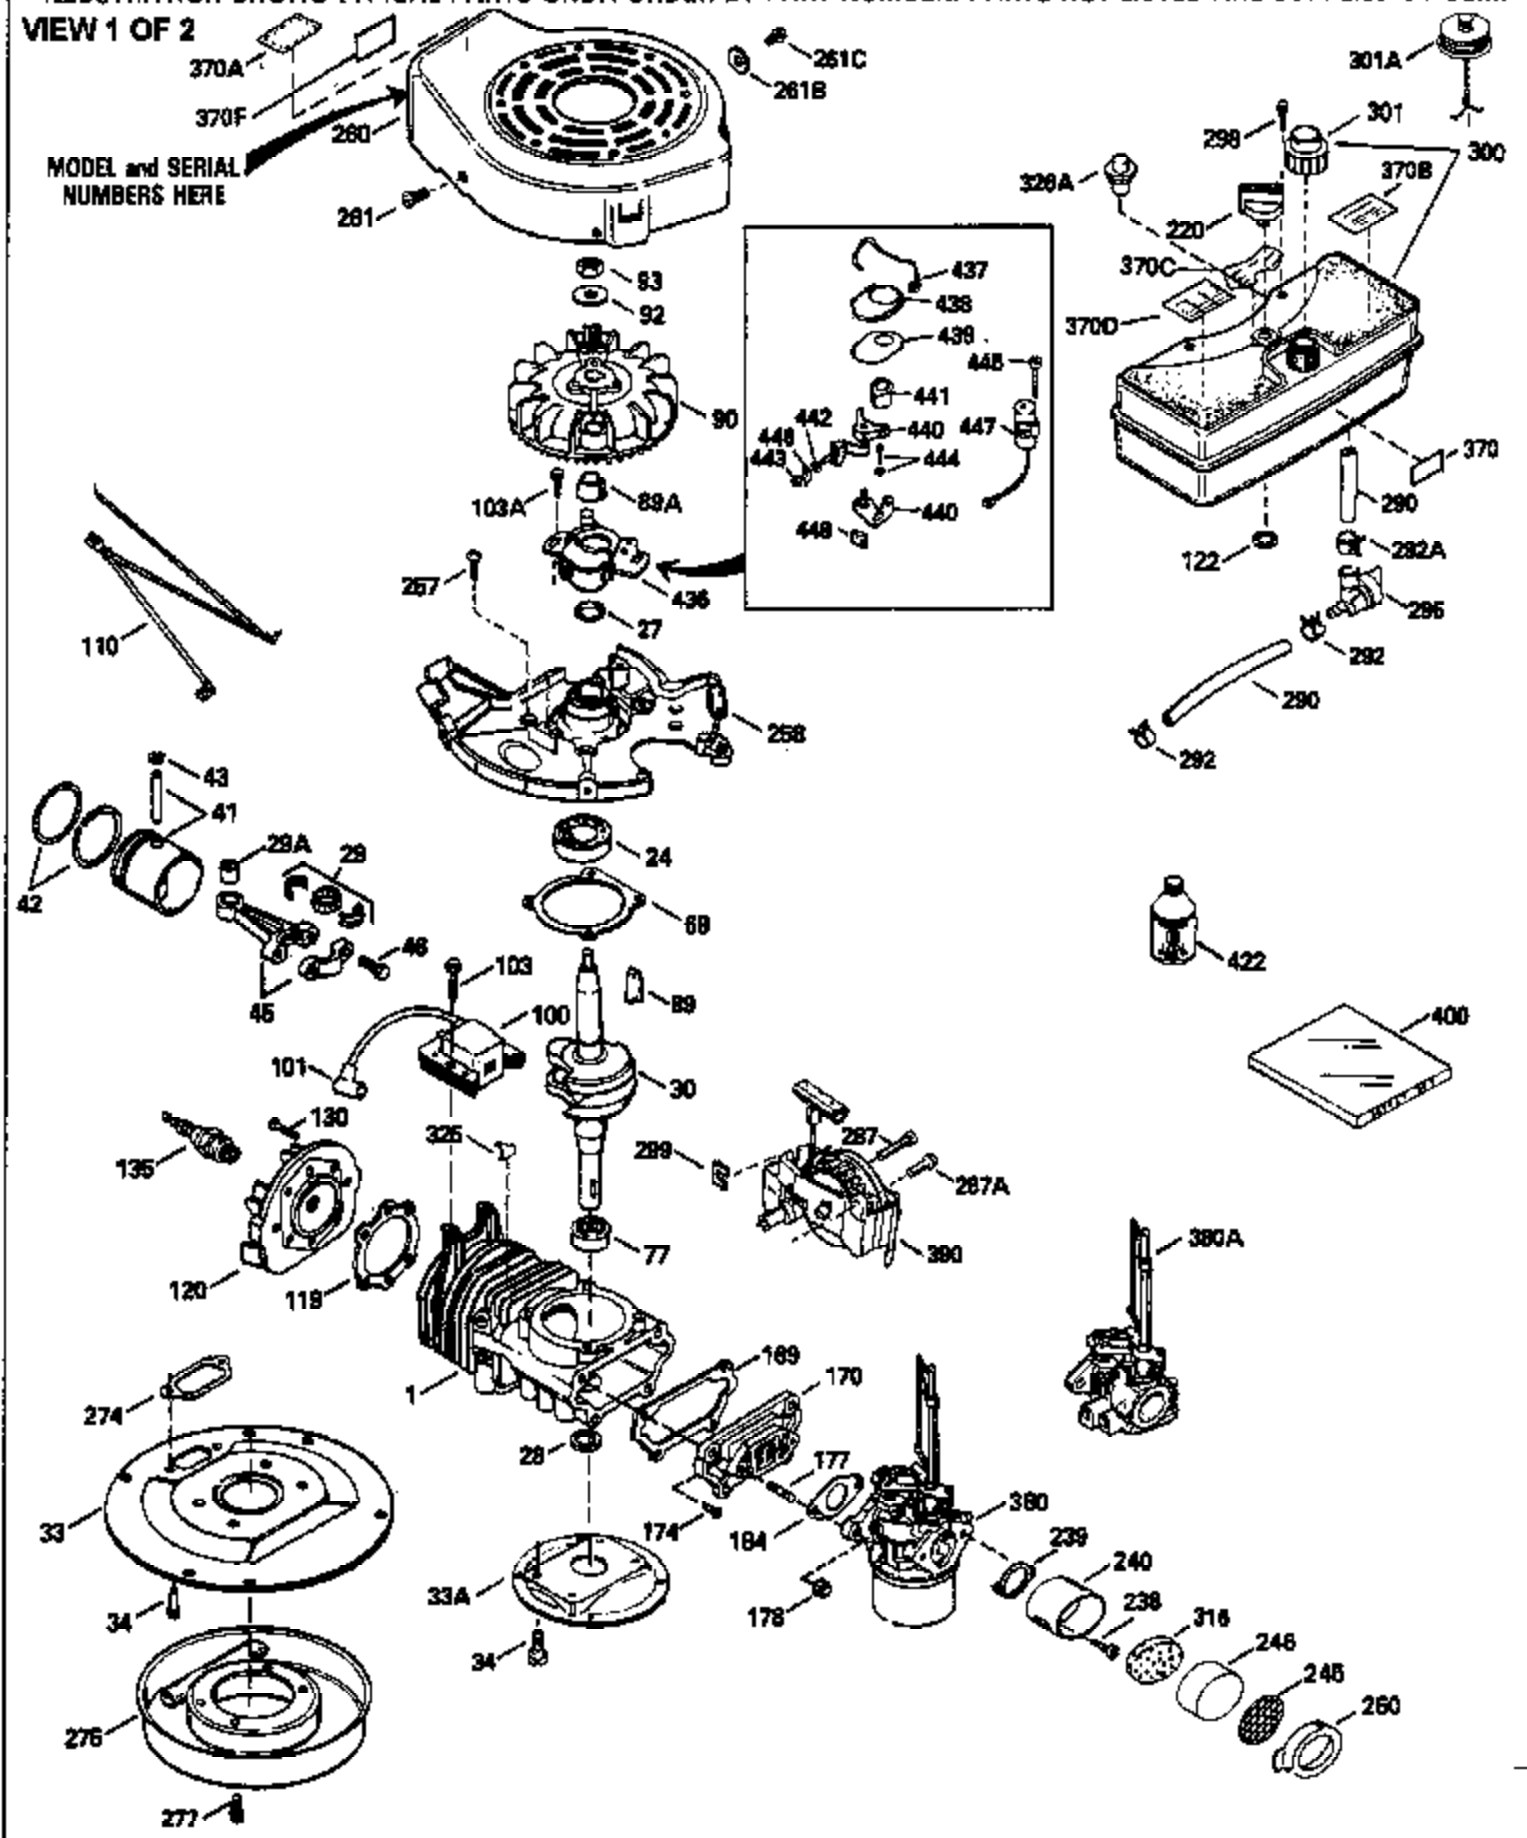

ILLUSTRATION SHOWS TYPICAL PARTS ONLY. ORDER BY PART NUMBER. PARTS NOT LISTED ARE SUPPLIED BY OEM.

VIEW 1 OF 2

MODEL and SERIAL
NUMBERS HERE

Ref #	Part Number	Qty	Description
	1		Cylinder (Order s/b if replacement is req.)
24	530110		Ball Bearing
27	510319		Oil Seal
28	28427		Oil Seal
29A	530104A		Cartridge Bearing
29	530151		Needle Bearing & Liner Set (30 Needle s)
30	290591		Crankshaft & Rod Ass'y. (Incl. 45)
30	330177		Adapter Plate (8" B.C.)
34	650797		Screw, 5/16-18 x 1/2"
41	310272A		Piston & Pin Ass'y. (.010" OS)
41	310283A		Piston & Pin Ass'y. (Std.)(Incl. 43)
42	310190		Ring Set (Std.)
42	310273		Ring Set (.010" OS)
43	310167		Piston Pin Retaining Ring
45	310263		Connecting Rod Ass'y. (Incl. 29, 29A & 46)
46	650633		Connecting Rod Bolt
69	510292A		* Cylinder Cover Gasket
77	780097		Cartridge Bearing
89	611004		Flywheel Key
90	611060A		Flywheel
92	650815		Belleville Washer
93	650390		Flywheel Nut
100	34443A		Solid State Ignition (Incl. 101)
100	730207		Magneto to Solid State Conversion Kit (Includes solid state module, solid state flywheel key, and instructions.)(Use as required on external ignition engines only.)
101	610118		Spark Plug Cover
103	650814		Screw, Torx T-15, 10-24 x 1"
110	611031		Ground Wire
119	510274A		* Cylinder Head Gasket
120	250240B		Cylinder Head
122	570641		Retaining Ring
130	650477		Screw, Torx T-30, 1/4-20 x 3/4"
135	33636		Resistor Spark Plug
169	510323A		* Cover Plate Gasket
170	470152A		Reed & Cover Plate (Incl. 178)
174	650579		Screw, Torx T-25, 10-24 x 1/2"
178	650456		Nut, 1/4-20
184	510110A		* Carburetor Gasket
220	570640		Control Knob
257	650561		Screw, 1/4-20 x 5/8"
258	350408		Blower Housing Base (Incl. 27)
260	350403		Blower Housing
261	650958		Screw, 1/4-20 x 7/16"
261B	650854		Washer
274	510314		Exhaust Gasket
275	390300		Muffler
277	650911		Screw, Torx T-30, 1/4-20 x 5/8"
287	30646		Screw, 1/4-20 x 1-3/8"
287A	650561		Screw, 1/4-20 x 5/8"
290	29774		Fuel Line
292	26460		Fuel Line Clamp
298	650803		Screw, 10-32 x 7/8"
300	410241		Fuel Tank (Incl. 301)
301	410238		Fuel Cap
380	632335		Carburetor (Incl. 184) (Refer to Division 5, Section A, page A1-42 or Fiche 23B,Grid F-13 for breakdown)