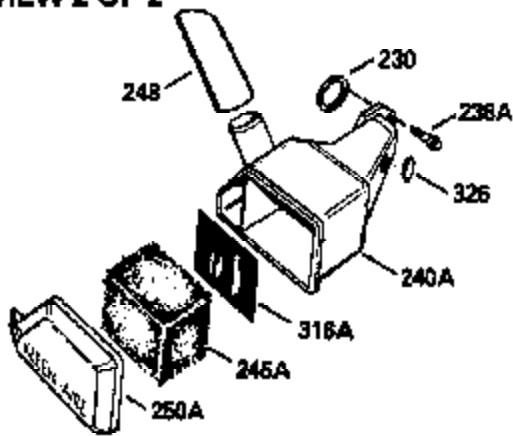

ILLUSTRATION SHOWS TYPICAL PARTS ONLY. ORDER BY PART NUMBER. PARTS NOT LISTED ARE SUPPLIED BY OEM.

VIEW 2 OF 2

Ref #	Part Number	Qty	Description
	92 650815		Belleville Washer
	93 650390		Flywheel Nut
189A	650911		Screw, Torx T-30, 1/4-20 x 5/8" (As r eq.)
230	34338		Air Cleaner Gasket
238A	650806		Screw, 10-32 x 5/8"
240A	450234		Air Cleaner Body
245A	450236		Air Cleaner Element
248	33008		Air Cleaner Tube
250A	33007		Air Cleaner Cover
261B	650854		Washer
316A	450235		Mesh Screen
326	450237		Button Plug