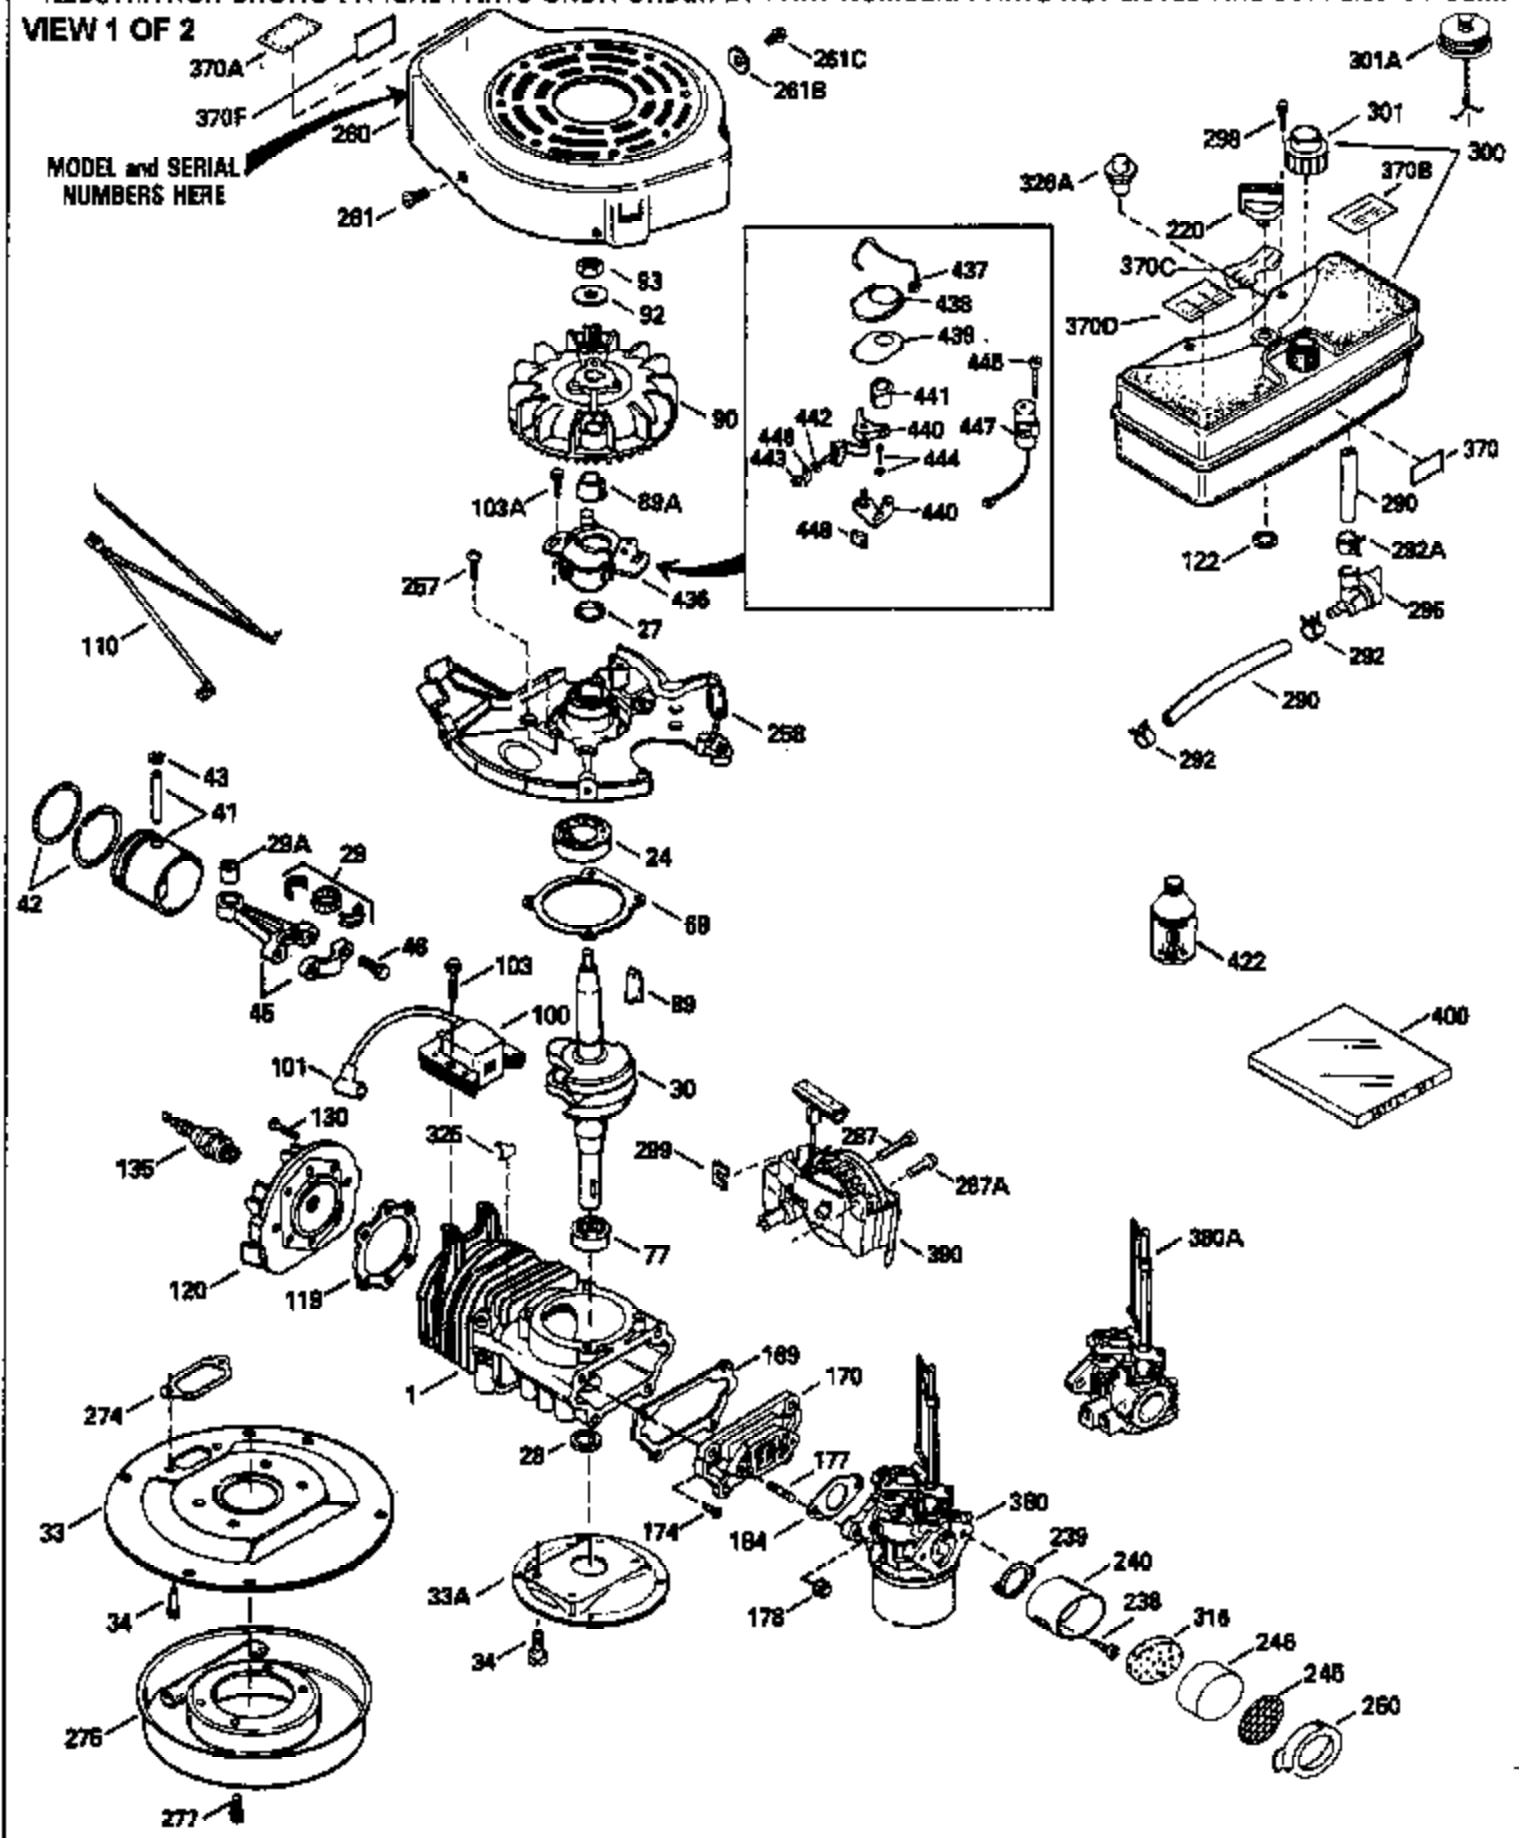

ILLUSTRATION SHOWS TYPICAL PARTS ONLY. ORDER BY PART NUMBER. PARTS NOT LISTED ARE SUPPLIED BY OEM.

VIEW 1 OF 2

MODEL and SERIAL
NUMBERS HERE

Ref #	Part Number	Qty	Description
	1		Cylinder (Order s/b if replacement is req.)
24	530110		Ball Bearing
27	510319		Oil Seal
28	28427		Oil Seal
29A	530104A		Cartridge Bearing
29	530151		Needle Bearing & Liner Set (30 Needle s)
30	290592		Crankshaft & Rod Ass'y. (Incl. 45)
30	330177		Adapter Plate (8" B.C.)
34	650797		Screw, 5/16-18 x 1/2"
41	310272A		Piston & Pin Ass'y. (.010" OS)
41	310283A		Piston & Pin Ass'y. (Std.)(Incl. 43)
42	310190		Ring Set (Std.)
42	310273		Ring Set (.010" OS)
43	310167		Piston Pin Retaining Ring
45	310263		Connecting Rod Ass'y. (Incl. 29, 29A & 46)
46	650633		Connecting Rod Bolt
69	510292A		* Cylinder Cover Gasket
77	780097		Cartridge Bearing
89A	611032		Adapter Sleeve
90	611046A		Flywheel
92	650815		Belleville Washer
93	650390		Flywheel Nut
100	34443A		Solid State Ignition (Incl. 101)
100	730207		Magneto to Solid State Conversion Kit (Includes solid state module, solid state flywheel key, and instructions.)(Use as required on external ignition engines only.)
101	610118		Spark Plug Cover
103	650814		Screw, Torx T-15, 10-24 x 1"
110	611031		Ground Wire
119	510274A		* Cylinder Head Gasket
120	250240B		Cylinder Head
122	570641		Retaining Ring
130	650477		Screw, Torx T-30, 1/4-20 x 3/4"
135	33636		Resistor Spark Plug
169	510323A		* Cover Plate Gasket
170	470152A		Reed & Cover Plate (Incl. 178)
174	650579		Screw, Torx T-25, 10-24 x 1/2"
178	650456		Nut, 1/4-20
184	510110A		* Carburetor Gasket
220	570640		Control Knob
257	650561		Screw, 1/4-20 x 5/8"
258	350408		Blower Housing Base (Incl. 27)
260	350403		Blower Housing
261	650958		Screw, 1/4-20 x 7/16"
261B	650854		Washer
274	510314		Exhaust Gasket
275	390300		Muffler
277	650911		Screw, Torx T-30, 1/4-20 x 5/8"
287	30646		Screw, 1/4-20 x 1-3/8"
287A	650561		Screw, 1/4-20 x 5/8"
290	29774		Fuel Line
292	26460		Fuel Line Clamp
298	650803		Screw, 10-32 x 7/8"
300	410241		Fuel Tank (Incl. 301)
301	410238		Fuel Cap
380	632335		Carburetor (Incl. 184) (Refer to Division 5, Section A, page A1-42 or Fiche 23B,Grid F-13 for breakdown)