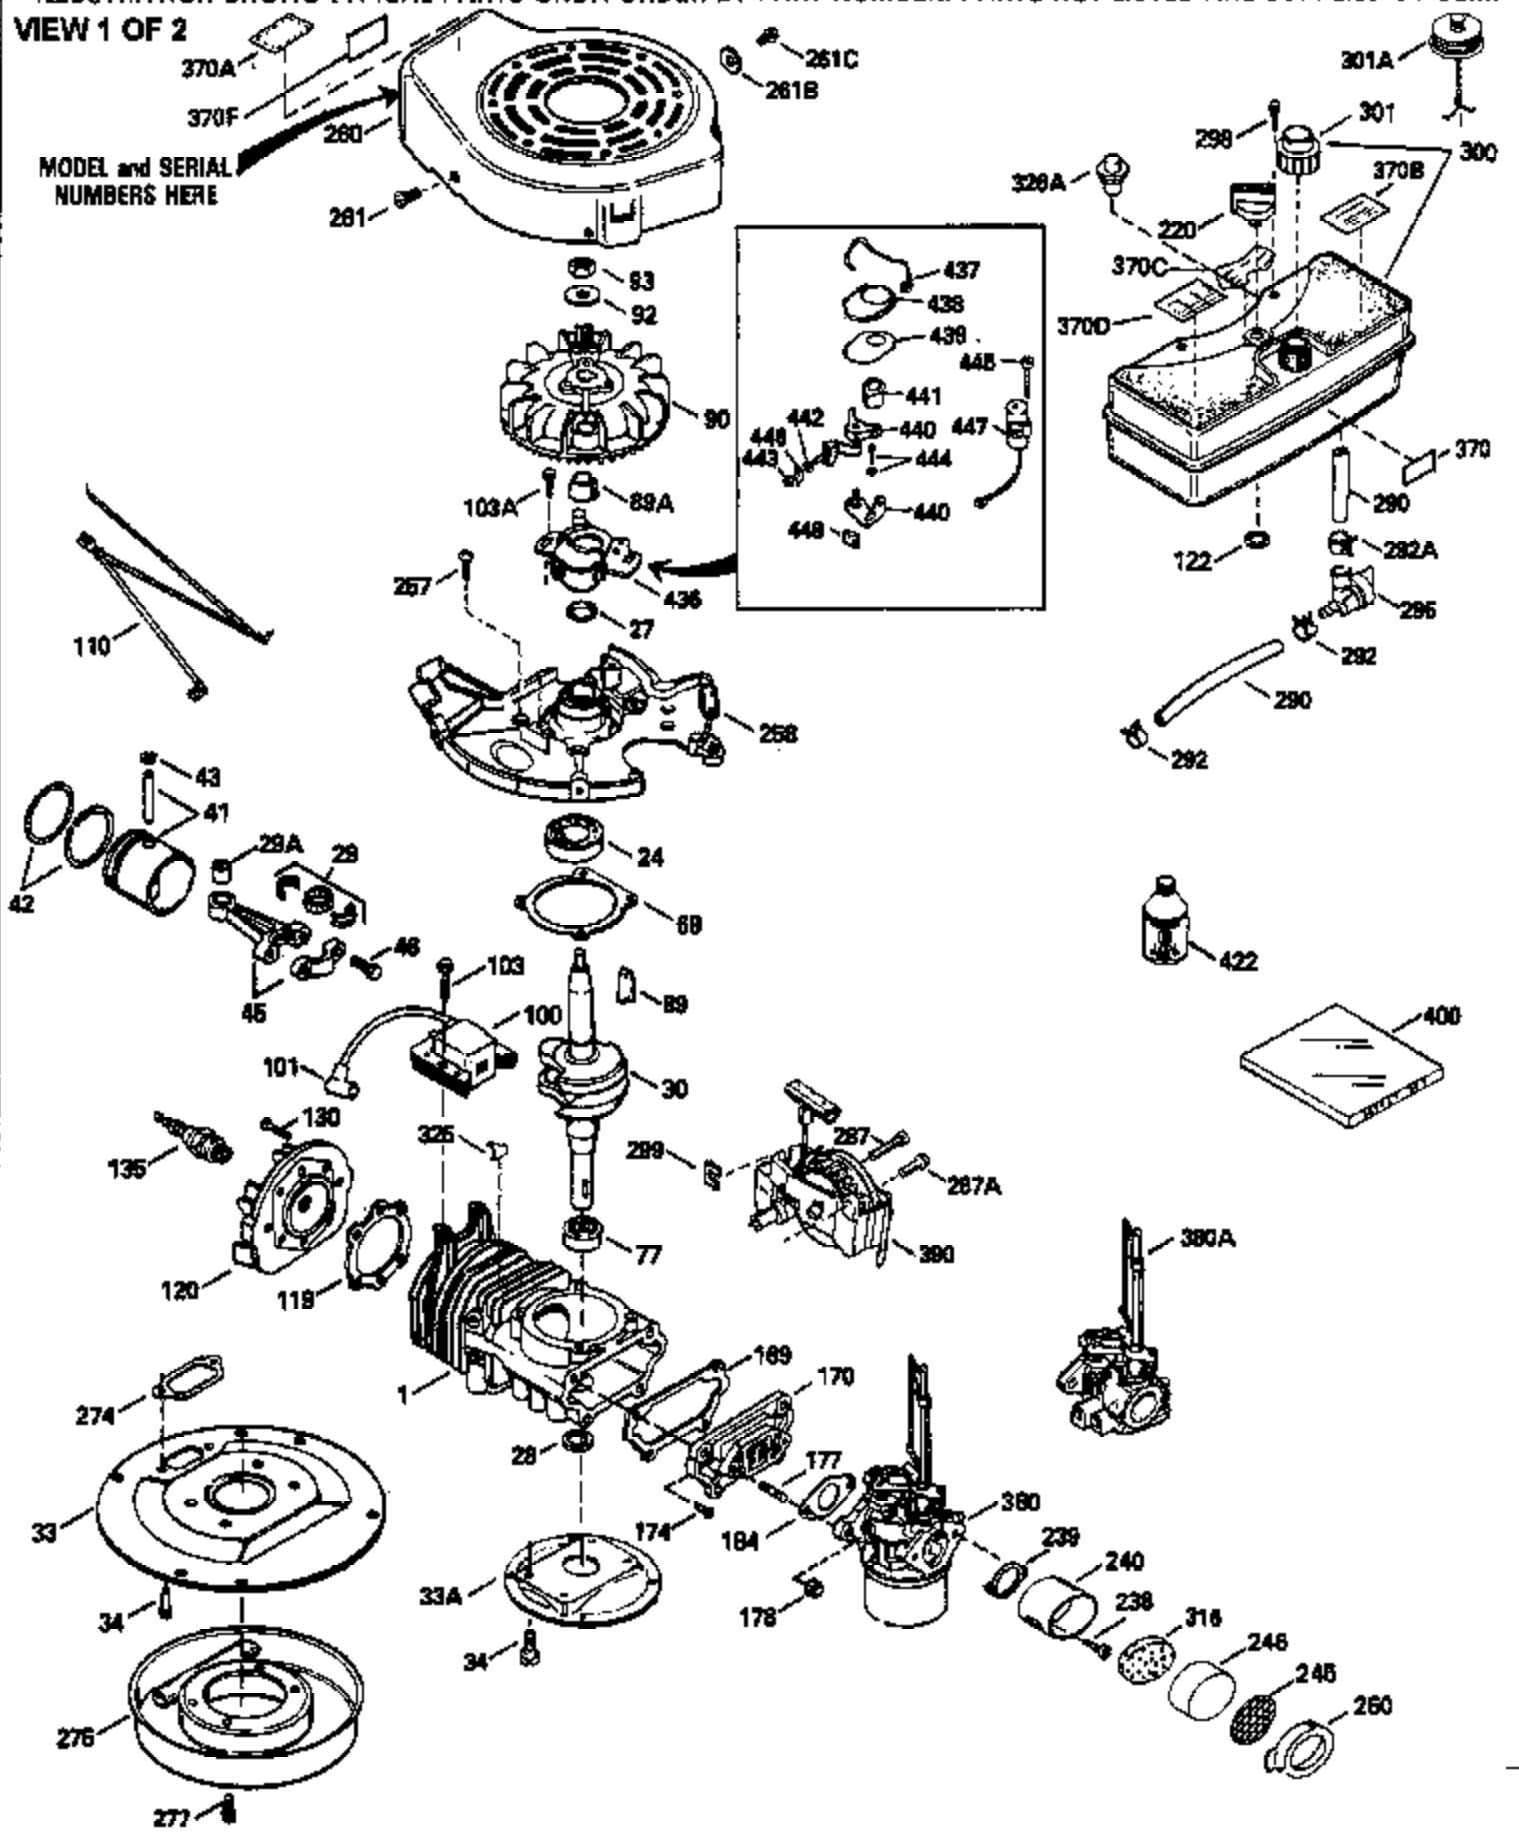

ILLUSTRATION SHOWS TYPICAL PARTS ONLY. ORDER BY PART NUMBER. PARTS NOT LISTED ARE SUPPLIED BY OEM.

VIEW 1 OF 2

MODEL and SERIAL  
NUMBERS HERE

Ref #	Part Number	Qty	Description
	1		Cylinder (Order s/b if replacement is req.)
24	530110		Ball Bearing
27	510319		Oil Seal
28	28427		Oil Seal
29	530151		Needle Bearing & Liner Set (30 Needle s)
29A	530104A		Cartridge Bearing
30	290592		Crankshaft & Rod Ass'y. (Incl. 45)
30	330177		Adapter Plate (8" B.C.)
34	650797		Screw, 5/16-18 x 1/2"
41	310272A		Piston & Pin Ass'y. (.010" OS)
41	310283A		Piston & Pin Ass'y. (Std.)(Incl. 43)
42	310190		Ring Set (Std.)
42	310273		Ring Set (.010" OS)
43	310167		Piston Pin Retaining Ring
45	310263		Connecting Rod Ass'y. (Incl. 29, 29A & 46)
46	650633		Connecting Rod Bolt
69	510292A		* Cylinder Cover Gasket
77	780097		Cartridge Bearing
89A	611032		Adapter Sleeve
90	611046A		Flywheel
92	650815		Belleville Washer
93	650390		Flywheel Nut
100	34443A		Solid State Ignition (Incl. 101)
100	730207		Magneto to Solid State Conversion Kit (Includes solid state module, solid state flywheel key, and instructions.)(Use as required on external ignition engines only.)
101	610118		Spark Plug Cover
103	650814		Screw, Torx T-15, 10-24 x 1"
110	611061		Ground Wire
119	510274A		* Cylinder Head Gasket
120	250240B		Cylinder Head
130	650477		Screw, Torx T-30, 1/4-20 x 3/4"
135	33636		Resistor Spark Plug
169	510323A		* Cover Plate Gasket
170	470152A		Reed & Cover Plate (Incl. 178)
174	650579		Screw, Torx T-25, 10-24 x 1/2"
178	650456		Nut, 1/4-20
184	510110A		* Carburetor Gasket
192	34966		Brake Control Link
257	650561		Screw, 1/4-20 x 5/8"
258	350427		Blower Housing Base (Incl. 27)
260	350418		Blower Housing
261	650958		Screw, 114-20 x 7/16"
261B	650854		Washer
261C	650773		Screw, 1/4-20 x 1/2"
274	510314		Exhaust Gasket
275	390300		Muffler
277	650911		Screw, Torx T-30, 1/4-20 x 5/8"
298	650803		Screw, 10-32 x 7/8"
326A	570663		Fuel Tank Plug
370B	550213		Warning Decal
370D	550212		Fuel Mix Decal
370A	34686		Name Decal
380	632342		Carburetor (Incl. 184) (Refer to Division 5, Section A, page A1-42 or Fiche 23B,Grid F-13 for breakdown)
400	510295A		* Gasket Set (Incl. items marked *)
422	730227A		2-Cycle Oil (8 oz.)