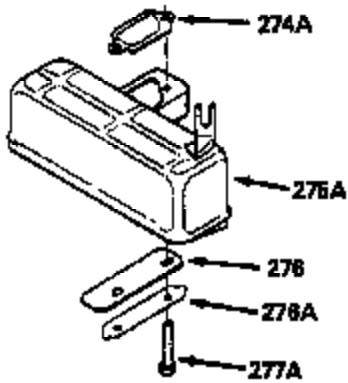

Ref #	Part Number	Qty	Description
	1		Cylinder (Order s/b if replacement is req.)
24	530110		Ball Bearing
27	510319		Oil Seal
28	28427		Oil Seal
29	530150		Needle Bearing & Liner Set (37 Needle s)
29A	530104A		Cartridge Bearing
30	290553		Crankshaft
30	330177		Adapter Plate (8" B.C.)
34	650797		Screw, 5/16-18 x 1/2"
41	310272A		Piston & Pin Ass'y. (.010" OS)
41	310283A		Piston & Pin Ass'y. (Std.)(Incl. 43)
42	310190		Ring Set (Std.)
42	310273		Ring Set (.010" OS)
43	310167		Piston Pin Retaining Ring
45	310235B		Connecting Rod Ass'y. (Incl. 29, 29A & 46)
46	650633		Connecting Rod Bolt
69	510292A		* Cylinder Cover Gasket
77	780097		Cartridge Bearing
89A	611032		Adapter Sleeve
90	611046A		Flywheel
92	650815		Belleville Washer
93	650390		Flywheel Nut
100	34443A		Solid State Ignition (Incl. 101)
100	730207		Magneto to Solid State Conversion Kit (Includes solid state module, solid state flywheel key, and instructions.)(Use as required on external ignition engines only.)
101	610118		Spark Plug Cover
103	650814		Screw, Torx T-15, 10-24 x 1"
110	611061		Ground Wire
119	510274A		* Cylinder Head Gasket
120	250240B		Cylinder Head
130	650477		Screw, Torx T-30, 1/4-20 x 3/4"
135	33636		Resistor Spark Plug
169	510323A		* Cover Plate Gasket
170	470152A		Reed & Cover Plate (Incl. 178)
174	650579		Screw, Torx T-25, 10-24 x 1/2"
178	650456		Nut, 1/4-20
184	510110A		* Carburetor Gasket
192	34966		Brake Control Link
257	650561		Screw, 1/4-20 x 5/8"
258	350427		Blower Housing Base (Incl. 27)
260	350418		Blower Housing
261	650958		Screw, 114-20 x 7/16"
261B	650854		Washer
261C	650773		Screw, 1/4-20 x 1/2"
274	510314		Exhaust Gasket
275	390300		Muffler
277	650911		Screw, Torx T-30, 1/4-20 x 5/8"
298	650803		Screw, 10-32 x 7/8"
326A	570663		Fuel Tank Plug
370B	550213		Warning Decal
370D	550212		Fuel Mix Decal
370A	34686		Name Decal
380	632342		Carburetor (Incl. 184) (Refer to Division 5, Section A, page A1-42 or Fiche 23B,Grid F-13 for breakdown)
400	510295A		* Gasket Set (Incl. items marked *)
422	730227A		2-Cycle Oil (8 oz.)

ILLUSTRATION SHOWS TYPICAL PARTS ONLY. ORDER BY PART NUMBER. PARTS NOT LISTED ARE SUPPLIED BY OEM.

VIEW 2 OF 2