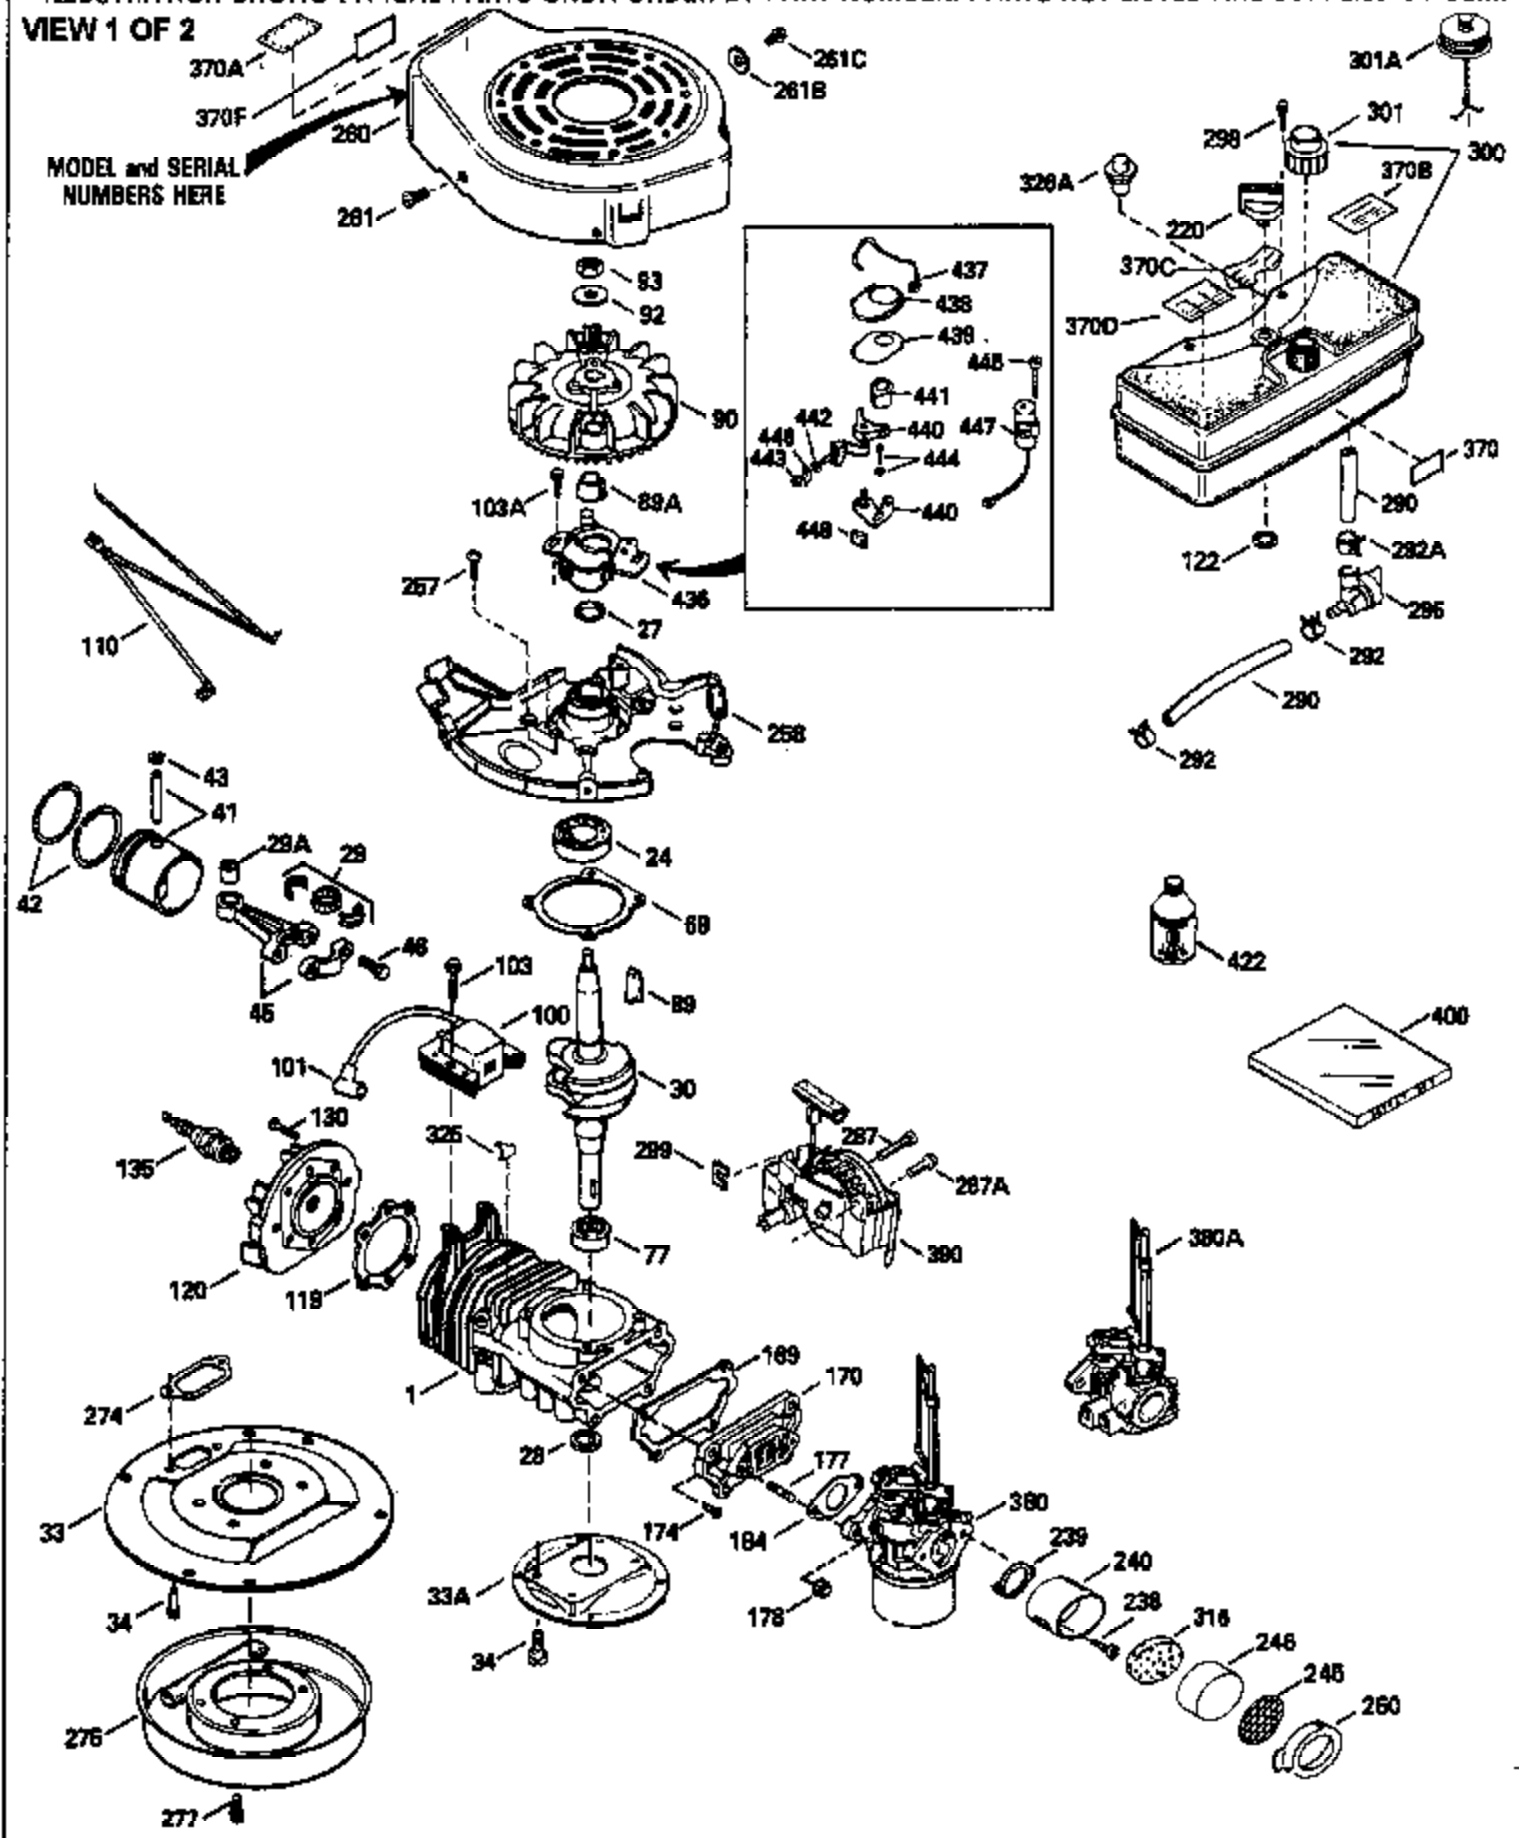

ILLUSTRATION SHOWS TYPICAL PARTS ONLY. ORDER BY PART NUMBER. PARTS NOT LISTED ARE SUPPLIED BY OEM.

VIEW 1 OF 2

MODEL and SERIAL  
NUMBERS HERE

Ref #	Part Number	Qty	Description
	1		Cylinder (Order s/b if replacement is req.)
24	530110		Ball Bearing
27	510319		Oil Seal
28	28427		Oil Seal
29	530150		Needle Bearing & Liner Set (37 Needle s)
29A	530104A		Cartridge Bearing
30	290553		Crankshaft
30	330177		Adapter Plate (8" B.C.)
34	650797		Screw, 5/16-18 x 1/2"
41	310272A		Piston & Pin Ass'y. (.010" OS)
41	310283A		Piston & Pin Ass'y. (Std.)(Incl. 43)
42	310190		Ring Set (Std.)
42	310273		Ring Set (.010" OS)
43	310167		Piston Pin Retaining Ring
45	310235B		Connecting Rod Ass'y. (Incl. 29, 29A & 46)
46	650633		Connecting Rod Bolt
69	510292A		* Cylinder Cover Gasket
77	780097		Cartridge Bearing
89A	611032		Adapter Sleeve
90	611046A		Flywheel
92	650815		Belleville Washer
93	650390		Flywheel Nut
100	34443A		Solid State Ignition (Incl. 101)
100	730207		Magneto to Solid State Conversion Kit (Includes solid state module, solid state flywheel key, and instructions.)(Use as required on external ignition engines only.)
101	610118		Spark Plug Cover
103	650814		Screw, Torx T-15, 10-24 x 1"
110	611061		Ground Wire
119	510274A		* Cylinder Head Gasket
120	250240B		Cylinder Head
130	650477		Screw, Torx T-30, 1/4-20 x 3/4"
135	33636		Resistor Spark Plug
169	510323A		* Cover Plate Gasket
170	470152A		Reed & Cover Plate (Incl. 178)
174	650579		Screw, Torx T-25, 10-24 x 1/2"
178	650456		Nut, 1/4-20
184	510110A		* Carburetor Gasket
192	34966		Brake Control Link
257	650561		Screw, 1/4-20 x 5/8"
258	350427		Blower Housing Base (Incl. 27)
260	350418		Blower Housing
261	650958		Screw, 114-20 x 7/16"
261B	650854		Washer
261C	650773		Screw, 1/4-20 x 1/2"
274	510314		Exhaust Gasket
275	390300		Muffler
277	650911		Screw, Torx T-30, 1/4-20 x 5/8"
298	650803		Screw, 10-32 x 7/8"
326A	570663		Fuel Tank Plug
370B	550213		Warning Decal
370D	550212		Fuel Mix Decal
370A	34686		Name Decal
380	632342		Carburetor (Incl. 184) (Refer to Division 5, Section A, page A1-42 or Fiche 23B,Grid F-13 for breakdown)
400	510295A		* Gasket Set (Incl. items marked *)
422	730227A		2-Cycle Oil (8 oz.)