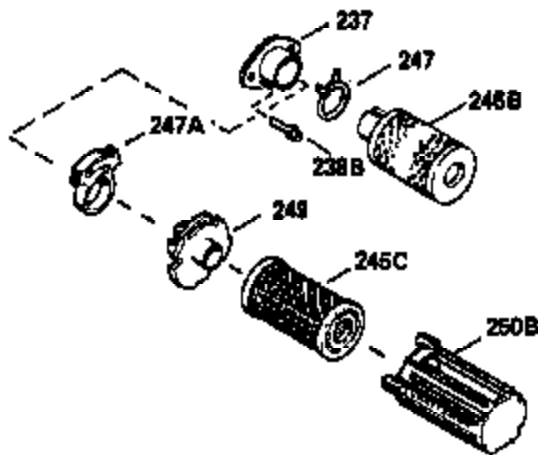

Ref #	Part Number	Qty	Description
	1		Cylinder (Order s/b if replacement is req.)
24	530110		Ball Bearing
27	510319		Oil Seal
28	28427		Oil Seal
29	530150		Needle Bearing & Liner Set (37 Needle s)
29A	530104A		Cartridge Bearing
30	290553		Crankshaft
30	330177		Adapter Plate (8" B.C.)
34	650797		Screw, 5/16-18 x 1/2"
41	310272A		Piston & Pin Ass'y. (.010" OS)
41	310283A		Piston & Pin Ass'y. (Std.)(Incl. 43)
42	310190		Ring Set (Std.)
42	310273		Ring Set (.010" OS)
43	310167		Piston Pin Retaining Ring
45	310235B		Connecting Rod Ass'y. (Incl. 29, 29A & 46)
46	650633		Connecting Rod Bolt
69	510292A		* Cylinder Cover Gasket
77	780097		Cartridge Bearing
89A	611032		Adapter Sleeve
90	611046A		Flywheel
92	650815		Belleville Washer
93	650390		Flywheel Nut
100	34443A		Solid State Ignition (Incl. 101)
100	730207		Magneto to Solid State Conversion Kit (Includes solid state module, solid state flywheel key, and instructions.)(Use as required on external ignition engines only.)
101	610118		Spark Plug Cover
103	650814		Screw, Torx T-15, 10-24 x 1"
110	611061		Ground Wire
119	510274A		* Cylinder Head Gasket
120	250240B		Cylinder Head
130	650477		Screw, Torx T-30, 1/4-20 x 3/4"
135	33636		Resistor Spark Plug
169	510323A		* Cover Plate Gasket
170	470152A		Reed & Cover Plate (Incl. 178)
174	650579		Screw, Torx T-25, 10-24 x 1/2"
178	650456		Nut, 1/4-20
184	510110A		* Carburetor Gasket
192	34966		Brake Control Link
257	650561		Screw, 1/4-20 x 5/8"
258	350427		Blower Housing Base (Incl. 27)
260	350418		Blower Housing
261	650958		Screw, 114-20 x 7/16"
261B	650854		Washer
261C	650773		Screw, 1/4-20 x 1/2"
274	510314		Exhaust Gasket
275	390300		Muffler
277	650911		Screw, Torx T-30, 1/4-20 x 5/8"
298	650803		Screw, 10-32 x 7/8"
326A	570663		Fuel Tank Plug
370B	550213		Warning Decal
370D	550212		Fuel Mix Decal
370A	34686		Name Decal
380	632342		Carburetor (Incl. 184) (Refer to Division 5, Section A, page A1-42 or Fiche 23B,Grid F-13 for breakdown)
400	510295A		* Gasket Set (Incl. items marked *)
422	730227A		2-Cycle Oil (8 oz.)

ILLUSTRATION SHOWS TYPICAL PARTS ONLY. ORDER BY PART NUMBER. PARTS NOT LISTED ARE SUPPLIED BY OEM.

VIEW 2 OF 2