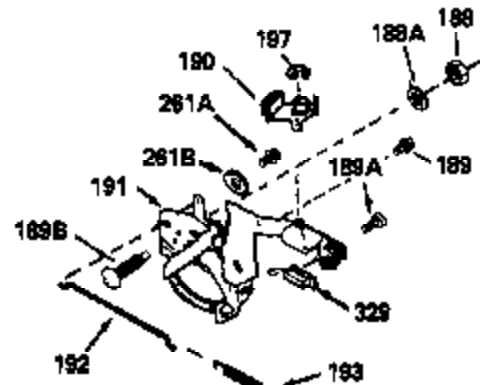

Ref #	Part Number	Qty	Description
	1		Cylinder (Order s/b if replacement is req.)
24	530110		Ball Bearing
27	510319		Oil Seal
28	28427		Oil Seal
29	530150		Needle Bearing & Liner Set (37 Needle s)
29A	530104A		Cartridge Bearing
30	290553		Crankshaft
30	330177		Adapter Plate (8" B.C.)
34	650797		Screw, 5/16-18 x 1/2"
41	310272A		Piston & Pin Ass'y. (.010" OS)
41	310283A		Piston & Pin Ass'y. (Std.)(Incl. 43)
42	310190		Ring Set (Std.)
42	310273		Ring Set (.010" OS)
43	310167		Piston Pin Retaining Ring
45	310235B		Connecting Rod Ass'y. (Incl. 29, 29A & 46)
46	650633		Connecting Rod Bolt
69	510292A		* Cylinder Cover Gasket
77	780097		Cartridge Bearing
89A	611032		Adapter Sleeve
90	611046A		Flywheel
92	650815		Belleville Washer
93	650390		Flywheel Nut
100	34443A		Solid State Ignition (Incl. 101)
100	730207		Magneto to Solid State Conversion Kit (Includes solid state module, solid state flywheel key, and instructions.)(Use as required on external ignition engines only.)
101	610118		Spark Plug Cover
103	650814		Screw, Torx T-15, 10-24 x 1"
110	611061		Ground Wire
119	510274A		* Cylinder Head Gasket
120	250240B		Cylinder Head
130	650477		Screw, Torx T-30, 1/4-20 x 3/4"
135	33636		Resistor Spark Plug
169	510323A		* Cover Plate Gasket
170	470152A		Reed & Cover Plate (Incl. 178)
174	650579		Screw, Torx T-25, 10-24 x 1/2"
178	650456		Nut, 1/4-20
184	510110A		* Carburetor Gasket
192	34966		Brake Control Link
257	650561		Screw, 1/4-20 x 5/8"
258	350427		Blower Housing Base (Incl. 27)
260	350418		Blower Housing
261	650958		Screw, 114-20 x 7/16"
261B	650854		Washer
261C	650773		Screw, 1/4-20 x 1/2"
274	510314		Exhaust Gasket
275	390300		Muffler
277	650911		Screw, Torx T-30, 1/4-20 x 5/8"
298	650803		Screw, 10-32 x 7/8"
326A	570663		Fuel Tank Plug
370B	550213		Warning Decal
370D	550212		Fuel Mix Decal
370A	34686		Name Decal
380	632342		Carburetor (Incl. 184) (Refer to Division 5, Section A, page A1-42 or Fiche 23B,Grid F-13 for breakdown)
400	510295A		* Gasket Set (Incl. items marked *)
422	730227A		2-Cycle Oil (8 oz.)

ILLUSTRATION SHOWS TYPICAL PARTS ONLY. ORDER BY PART NUMBER. PARTS NOT LISTED ARE SUPPLIED BY OEM.

VIEW 2 OF 2