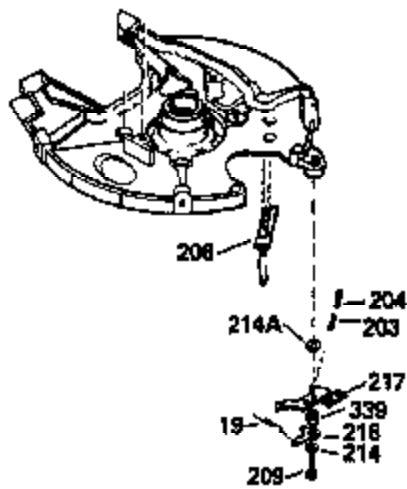

ILLUSTRATION SHOWS TYPICAL PARTS ONLY. ORDER BY PART NUMBER. PARTS NOT LISTED ARE SUPPLIED BY OEM.

VIEW 2 OF 2

Ref #	Part Number	Qty	Description
	92 650815		Belleville Washer
	93 650390		Flywheel Nut
189A	650911		Screw, Torx T-30, 1/4-20 x 5/8" (As r eq.)
189	650773		Screw, 1/4-20 x 1/2"
190	35831		Brake Lever
191	570671		S.E. Brake Bracket
192	34966		Brake Control Link
193	34965		Brake Spring
197	32309		Retaining Ring
261A	650853		Screw, Torx T-30, 1/4-20 x 1/2"
261B	650854		Washer
274A	510257		Exhaust Gasket
275A	390310		Muffler
276A	390312		Locking Plate
	276 390311		Support Plate
277A	650488		Screw, 1/4-20 x 1-1/4"
329	610973		Terminal
350	570682		Primer Bulb
351	570656		Primer Line
370E	36260		Primer Decal