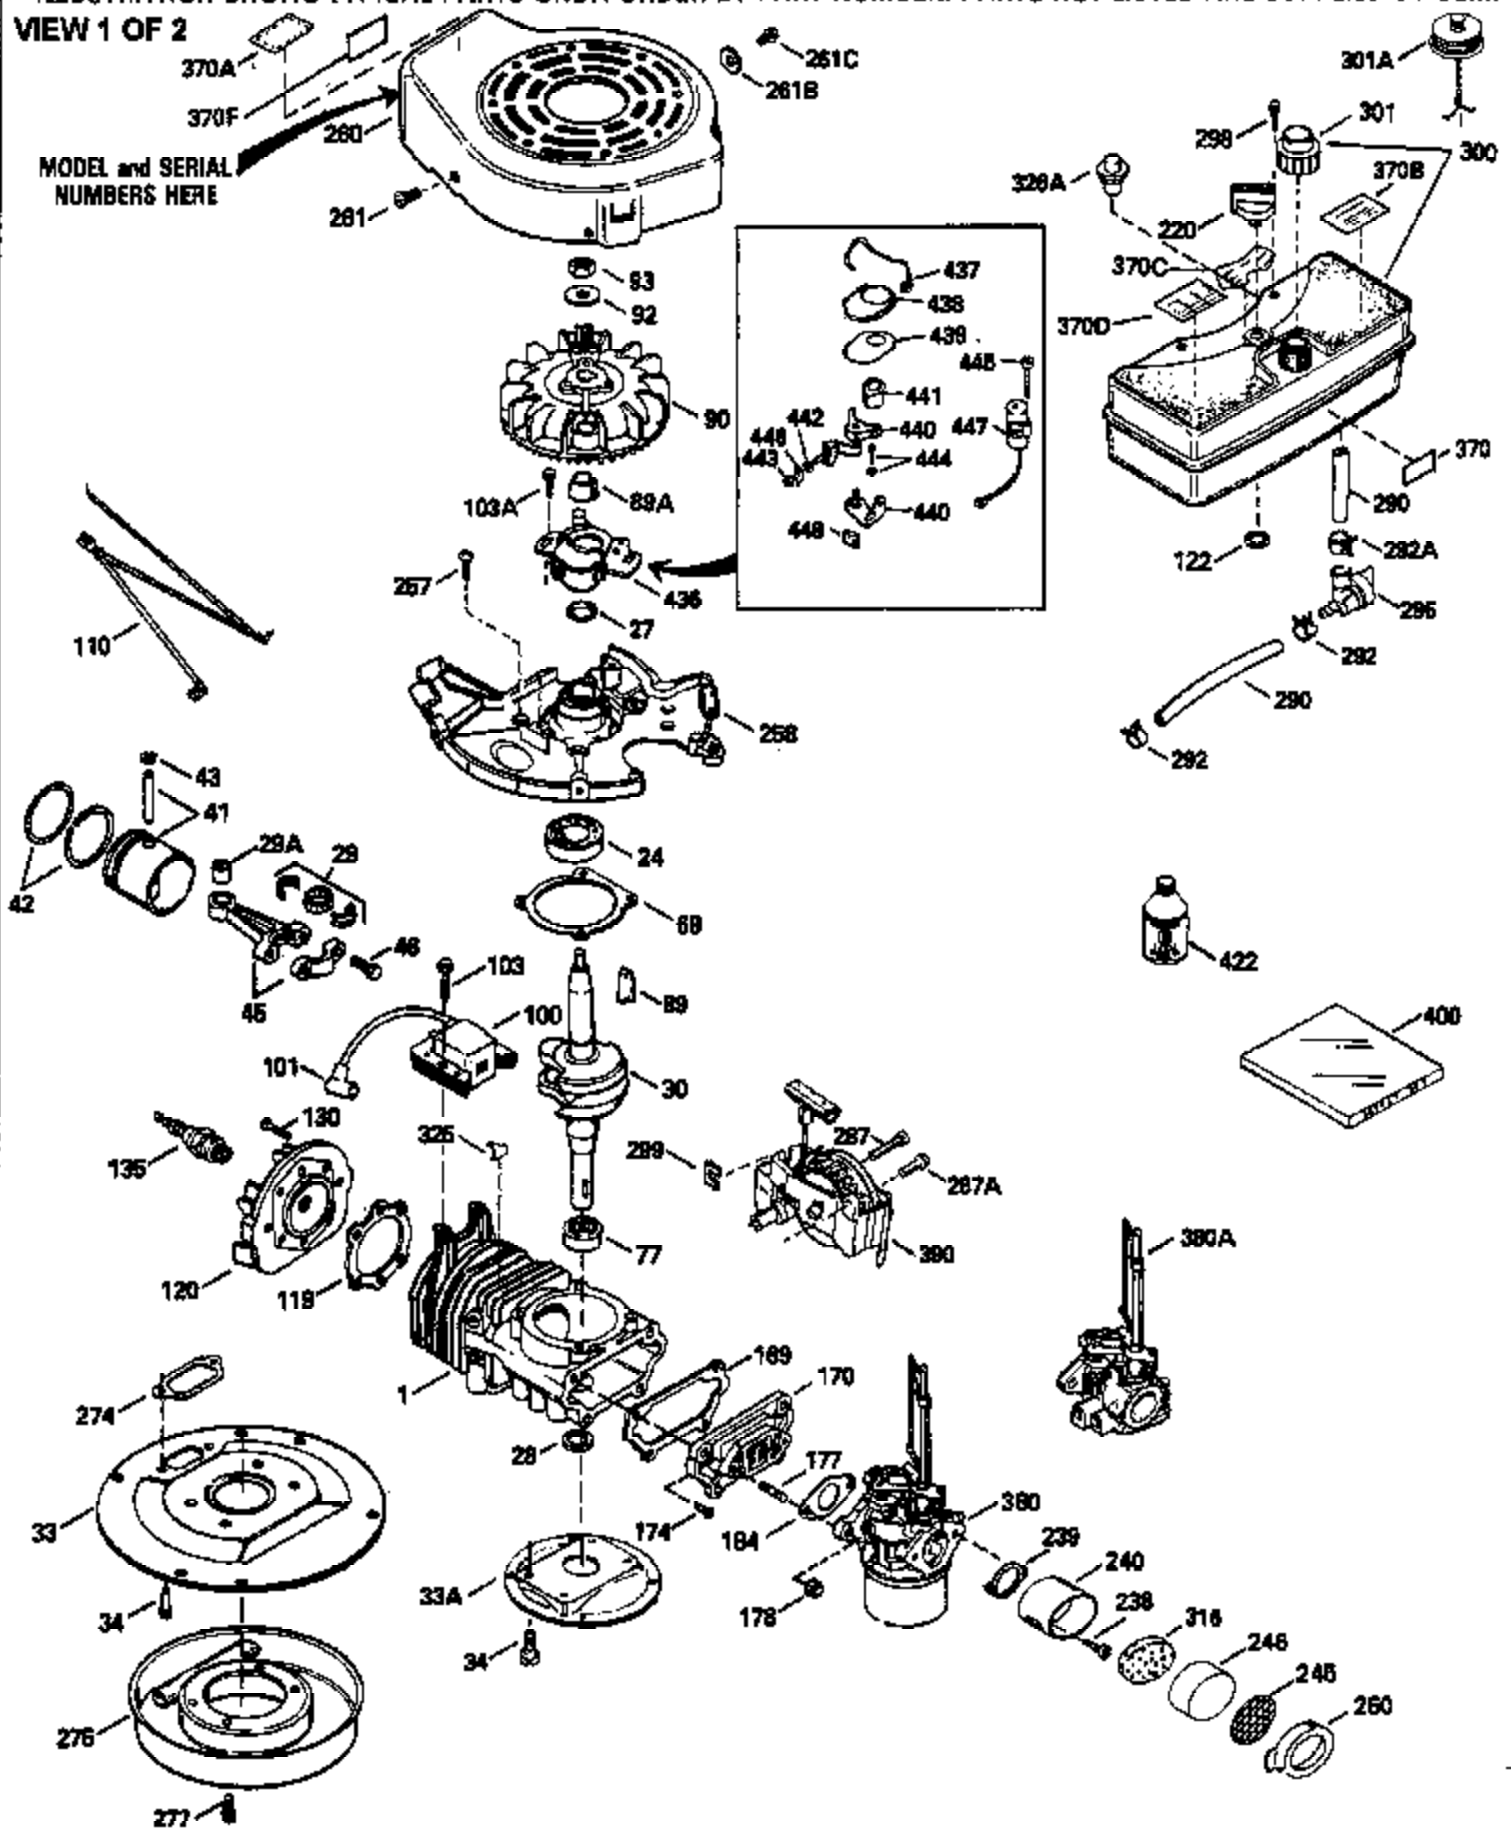

ILLUSTRATION SHOWS TYPICAL PARTS ONLY. ORDER BY PART NUMBER. PARTS NOT LISTED ARE SUPPLIED BY OEM.

VIEW 1 OF 2

MODEL and SERIAL
NUMBERS HERE

Ref #	Part Number	Qty	Description
	1		Cylinder (Order s/b if replacement is req.)
24	530110		Ball Bearing
27	510319		Oil Seal
28	28427		Oil Seal
29	530150		Needle Bearing & Liner Set (37 Needle s)
29A	530104A		Cartridge Bearing
30	290548		Crankshaft
41	310283A		Piston & Pin Ass'y. (Std.)(Incl. 43)
41	310272A		Piston & Pin Ass'y. (.010" OS)
42	310273		Ring Set (.010" OS)
42	310190		Ring Set (Std.)
43	310167		Piston Pin Retaining Ring
45	310235B		Connecting Rod Ass'y. (Incl. 29, 29A & 46)
46	650633		Connecting Rod Bolt
69	510292A		* Cylinder Cover Gasket
77	780097		Cartridge Bearing
89A	611032		Adapter Sleeve
90	611046A		Flywheel
92	650815		Belleville Washer
93	650390		Flywheel Nut
100	34443A		Solid State Ignition (Incl. 101)
100	730207		Magneto to Solid State Conversion Kit (Includes solid state module, solid state flywheel key, and instructions.)(Use as required on external ignition engines only.)
101	610118		Spark Plug Cover
103	650814		Screw, Torx T-15, 10-24 x 1"
110	611061		Ground Wire
119	510274A		* Cylinder Head Gasket
120	250240B		Cylinder Head
130	650477		Screw, Torx T-30, 1/4-20 x 3/4"
135	33636		Resistor Spark Plug
169	510323A		* Cover Plate Gasket
170	470152A		Reed & Cover Plate (Incl. 178)
174	650579		Screw, Torx T-25, 10-24 x 1/2"
178	650456		Nut, 1/4-20
184	510110A		* Carburetor Gasket
192	34966		Brake Control Link
239	510206A		Air Cleaner Gasket
257	650561		Screw, 1/4-20 x 5/8"
258	350427		Blower Housing Base (Incl. 27)
260	350403		Blower Housing
261C	650773		Screw, 1/4-20 x 1/2"
261	650773		Screw, 1/4-20 x 1/2"
261B	650854		Washer
287	30646		Screw, 1/4-20 x 1-3/8"
287A	650561		Screw, 1/4-20 x 5/8"
290	29774		Fuel Line
292	26460		Fuel Line Clamp
295	430228		Fuel Shut-Off Valve
298	650803		Screw, 10-32 x 7/8"
300	410241		Fuel Tank (Incl. 301)
301A	410224		Fuel Cap
326A	570663		Fuel Tank Plug
370B	550213		Warning Decal
370D	550212		Fuel Mix Decal
380	632356		Carburetor (Incl. 184) (Refer to Division 5, Section A, page A1-42 or Fiche 23B,Grid F-13 for breakdown)