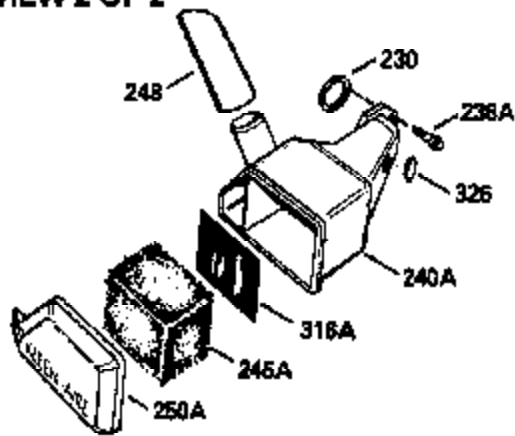

ILLUSTRATION SHOWS TYPICAL PARTS ONLY. ORDER BY PART NUMBER. PARTS NOT LISTED ARE SUPPLIED BY OEM.

VIEW 2 OF 2

Ref #	Part Number	Qty	Description
	92 650815		Belleville Washer
	93 650390		Flywheel Nut
189A	650911		Screw, Torx T-30, 1/4-20 x 5/8" (As r eq.)
189	650773		Screw, 1/4-20 x 1/2"
190	35831		Brake Lever
191	570671		S.E. Brake Bracket
192	34966		Brake Control Link
193	34965		Brake Spring
197	32309		Retaining Ring
261A	650853		Screw, Torx T-30, 1/4-20 x 1/2"
261B	650854		Washer
274A	510257		Exhaust Gasket
275A	390310		Muffler
276A	390312		Locking Plate
	276 390311		Support Plate
277A	650488		Screw, 1/4-20 x 1-1/4"
329	610973		Terminal
350	570682		Primer Bulb
351	570656		Primer Line
370E	36260		Primer Decal