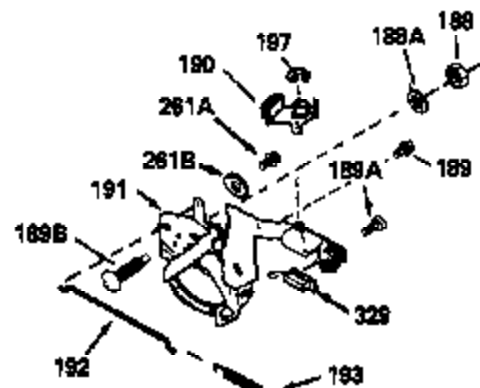

ILLUSTRATION SHOWS TYPICAL PARTS ONLY. ORDER BY PART NUMBER. PARTS NOT LISTED ARE SUPPLIED BY OEM.

VIEW 2 OF 2

Ref #	Part Number	Qty	Description
	92 650815		Belleville Washer
	93 650390		Flywheel Nut
189A	650911		Screw, Torx T-30, 1/4-20 x 5/8" (As r eq.)
189	650773		Screw, 1/4-20 x 1/2"
190	35831		Brake Lever
191	570671		S.E. Brake Bracket
192	34966		Brake Control Link
193	34965		Brake Spring
197	32309		Retaining Ring
261A	650853		Screw, Torx T-30, 1/4-20 x 1/2"
261B	650854		Washer
274A	510257		Exhaust Gasket
275A	390310		Muffler
276A	390312		Locking Plate
	276 390311		Support Plate
277A	650488		Screw, 1/4-20 x 1-1/4"
329	610973		Terminal
350	570682		Primer Bulb
351	570656		Primer Line
370E	36260		Primer Decal