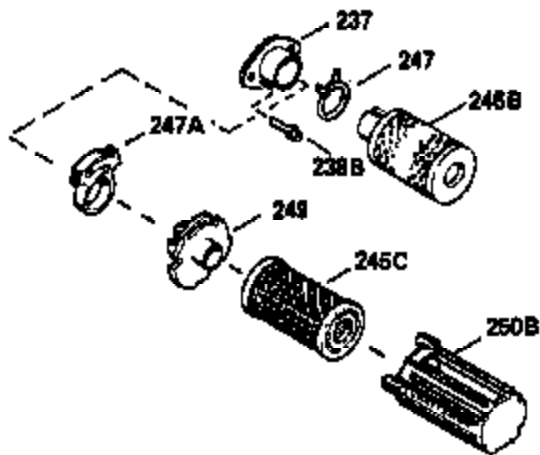

ILLUSTRATION SHOWS TYPICAL PARTS ONLY. ORDER BY PART NUMBER. PARTS NOT LISTED ARE SUPPLIED BY OEM.

VIEW 2 OF 2

Ref #	Part Number	Qty	Description
	92 650815		Belleville Washer
	93 650390		Flywheel Nut
189A	650911		Screw, Torx T-30, 1/4-20 x 5/8" (As r eq.)
189	650773		Screw, 1/4-20 x 1/2"
190	35831		Brake Lever
191	570671		S.E. Brake Bracket
192	34966		Brake Control Link
193	34965		Brake Spring
197	32309		Retaining Ring
261A	650853		Screw, Torx T-30, 1/4-20 x 1/2"
261B	650854		Washer
274A	510257		Exhaust Gasket
275A	390310		Muffler
276A	390312		Locking Plate
	276 390311		Support Plate
277A	650488		Screw, 1/4-20 x 1-1/4"
329	610973		Terminal
350	570682		Primer Bulb
351	570656		Primer Line
370E	36260		Primer Decal