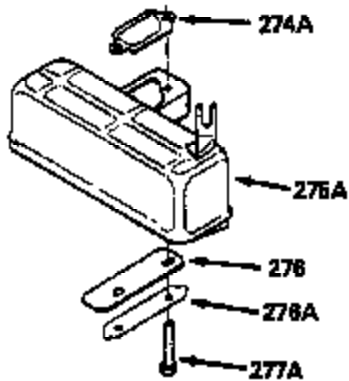

ILLUSTRATION SHOWS TYPICAL PARTS ONLY. ORDER BY PART NUMBER. PARTS NOT LISTED ARE SUPPLIED BY OEM.

VIEW 2 OF 2

Ref #	Part Number	Qty	Description
	92 650815		Belleville Washer
	93 650390		Flywheel Nut
189A	650911		Screw, Torx T-30, 1/4-20 x 5/8" (As r eq.)
189	650773		Screw, 1/4-20 x 1/2"
190	35831		Brake Lever
191	570671		S.E. Brake Bracket
192	34966		Brake Control Link
193	34965		Brake Spring
197	32309		Retaining Ring
261A	650853		Screw, Torx T-30, 1/4-20 x 1/2"
261B	650854		Washer
274A	510257		Exhaust Gasket
275A	390310		Muffler
276A	390312		Locking Plate
	276 390311		Support Plate
277A	650488		Screw, 1/4-20 x 1-1/4"
329	610973		Terminal
350	570682		Primer Bulb
351	570656		Primer Line
370E	36260		Primer Decal