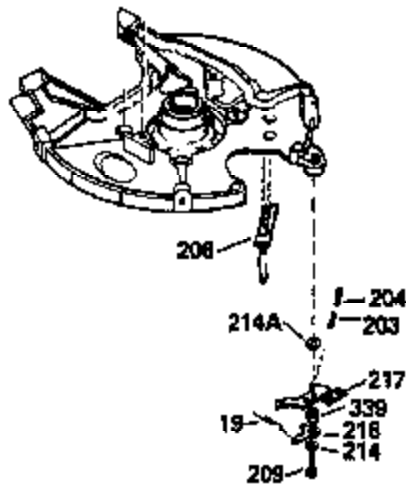

ILLUSTRATION SHOWS TYPICAL PARTS ONLY. ORDER BY PART NUMBER. PARTS NOT LISTED ARE SUPPLIED BY OEM.

VIEW 2 OF 2

Ref #	Part Number	Qty	Description
92	650815		Belleville Washer
93	650390		Flywheel Nut
189A	650911		Screw, Torx T-30, 1/4-20 x 5/8" (As r eq.)
261B	650854		Washer
274A	510257		Exhaust Gasket
275A	390310		Muffler
276A	390312		Locking Plate
276	390311		Support Plate
277A	650488		Screw, 1/4-20 x 1-1/4"