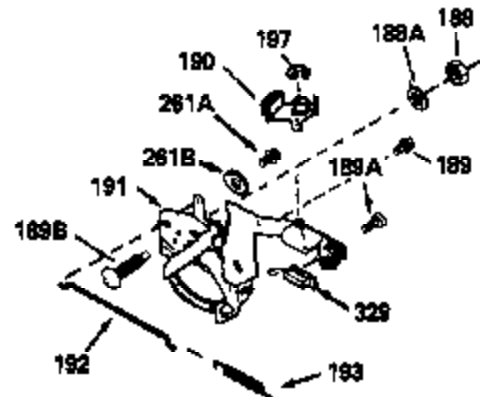

ILLUSTRATION SHOWS TYPICAL PARTS ONLY. ORDER BY PART NUMBER. PARTS NOT LISTED ARE SUPPLIED BY OEM.

VIEW 2 OF 2

Ref #	Part Number	Qty	Description
92	650815		Belleville Washer
93	650390		Flywheel Nut
189A	650911		Screw, Torx T-30, 1/4-20 x 5/8" (As r eq.)
261B	650854		Washer
274A	510257		Exhaust Gasket
275A	390310		Muffler
276A	390312		Locking Plate
276	390311		Support Plate
277A	650488		Screw, 1/4-20 x 1-1/4"