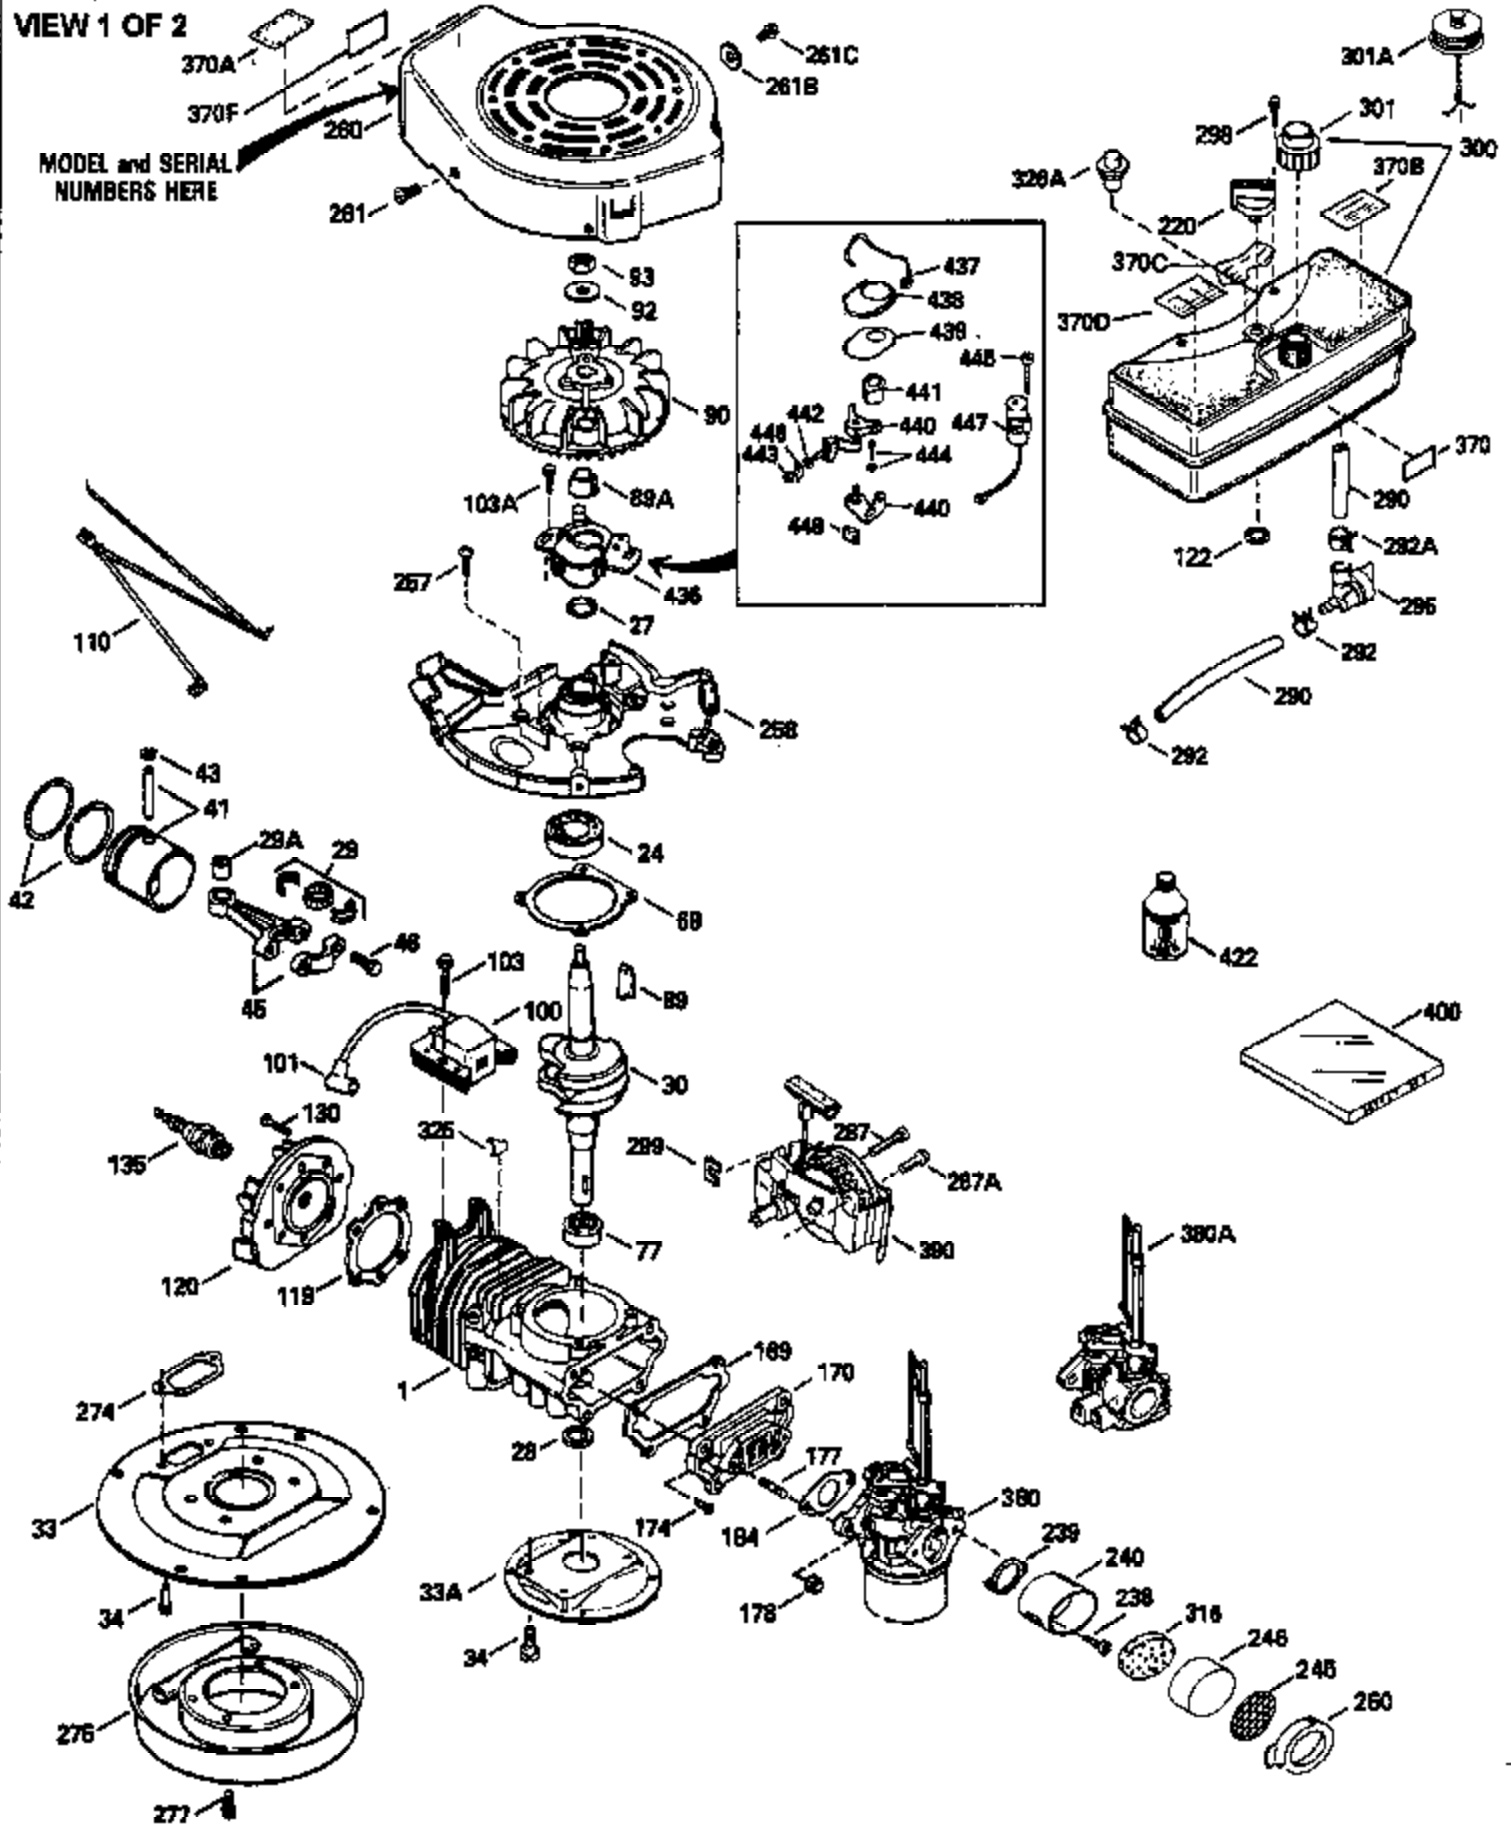

ILLUSTRATION SHOWS TYPICAL PARTS ONLY. ORDER BY PART NUMBER. PARTS NOT LISTED ARE SUPPLIED BY OEM.

VIEW 1 OF 2

MODEL and SERIAL
NUMBERS HERE

Ref #	Part Number	Qty	Description
	1		Cylinder (Order s/b if replacement is req.)
24	530110		Ball Bearing
27	510319		Oil Seal
28	28427		Oil Seal
29	530151		Needle Bearing & Liner Set (30 Needle s)
29A	530104A		Cartridge Bearing
30	290581		Crankshaft & Rod Ass'y. (Incl. 45)
41	310283A		Piston & Pin Ass'y. (Std.)(Incl. 43)
41	310272A		Piston & Pin Ass'y. (.010" OS)
42	310273		Ring Set (.010" OS)
42	310190		Ring Set (Std.)
43	310167		Piston Pin Retaining Ring
45	310263		Connecting Rod Ass'y. (Incl. 29, 29A & 46)
46	650633		Connecting Rod Bolt
69	510292A		* Cylinder Cover Gasket
77	780097		Cartridge Bearing
89A	611032		Adapter Sleeve
90	611046A		Flywheel
92	650815		Belleville Washer
93	650390		Flywheel Nut
100	34443A		Solid State Ignition (Incl. 101)
100	730207		Magneto to Solid State Conversion Kit (Includes solid state module, solid state flywheel key, and instructions.)(Use as required on external ignition engines only.)
101	610118		Spark Plug Cover
103	650814		Screw, Torx T-15, 10-24 x 1"
110	611071		Ground Wire
119	510274A		* Cylinder Head Gasket
120	250240B		Cylinder Head
122	570641		Retaining Ring
130	650477		Screw, Torx T-30, 1/4-20 x 3/4"
135	33636		Resistor Spark Plug
169	510323A		* Cover Plate Gasket
170	470152A		Reed & Cover Plate (Incl. 178)
174	650579		Screw, Torx T-25, 10-24 x 1/2"
178	650456		Nut, 1/4-20
184	510110A		* Carburetor Gasket
220	570640		Control Knob
239	510206A		Air Cleaner Gasket
257	650561		Screw, 1/4-20 x 5/8"
258	350408		Blower Housing Base (Incl. 27)
260	350403		Blower Housing
261	650773		Screw, 1/4-20 x 1/2"
261B	650854		Washer
287A	650561		Screw, 1/4-20 x 5/8"
287	30646		Screw, 1/4-20 x 1-3/8"
290	29774		Fuel Line
292	26460		Fuel Line Clamp
295	430228		Fuel Shut-Off Valve
298	650803		Screw, 10-32 x 7/8"
300	410241		Fuel Tank (Incl. 301)
301A	410224		Fuel Cap
325	611034		Wire Clip
370C	550217		Choke-Run Decal
370B	550213		Warning Decal
370D	550212		Fuel Mix Decal