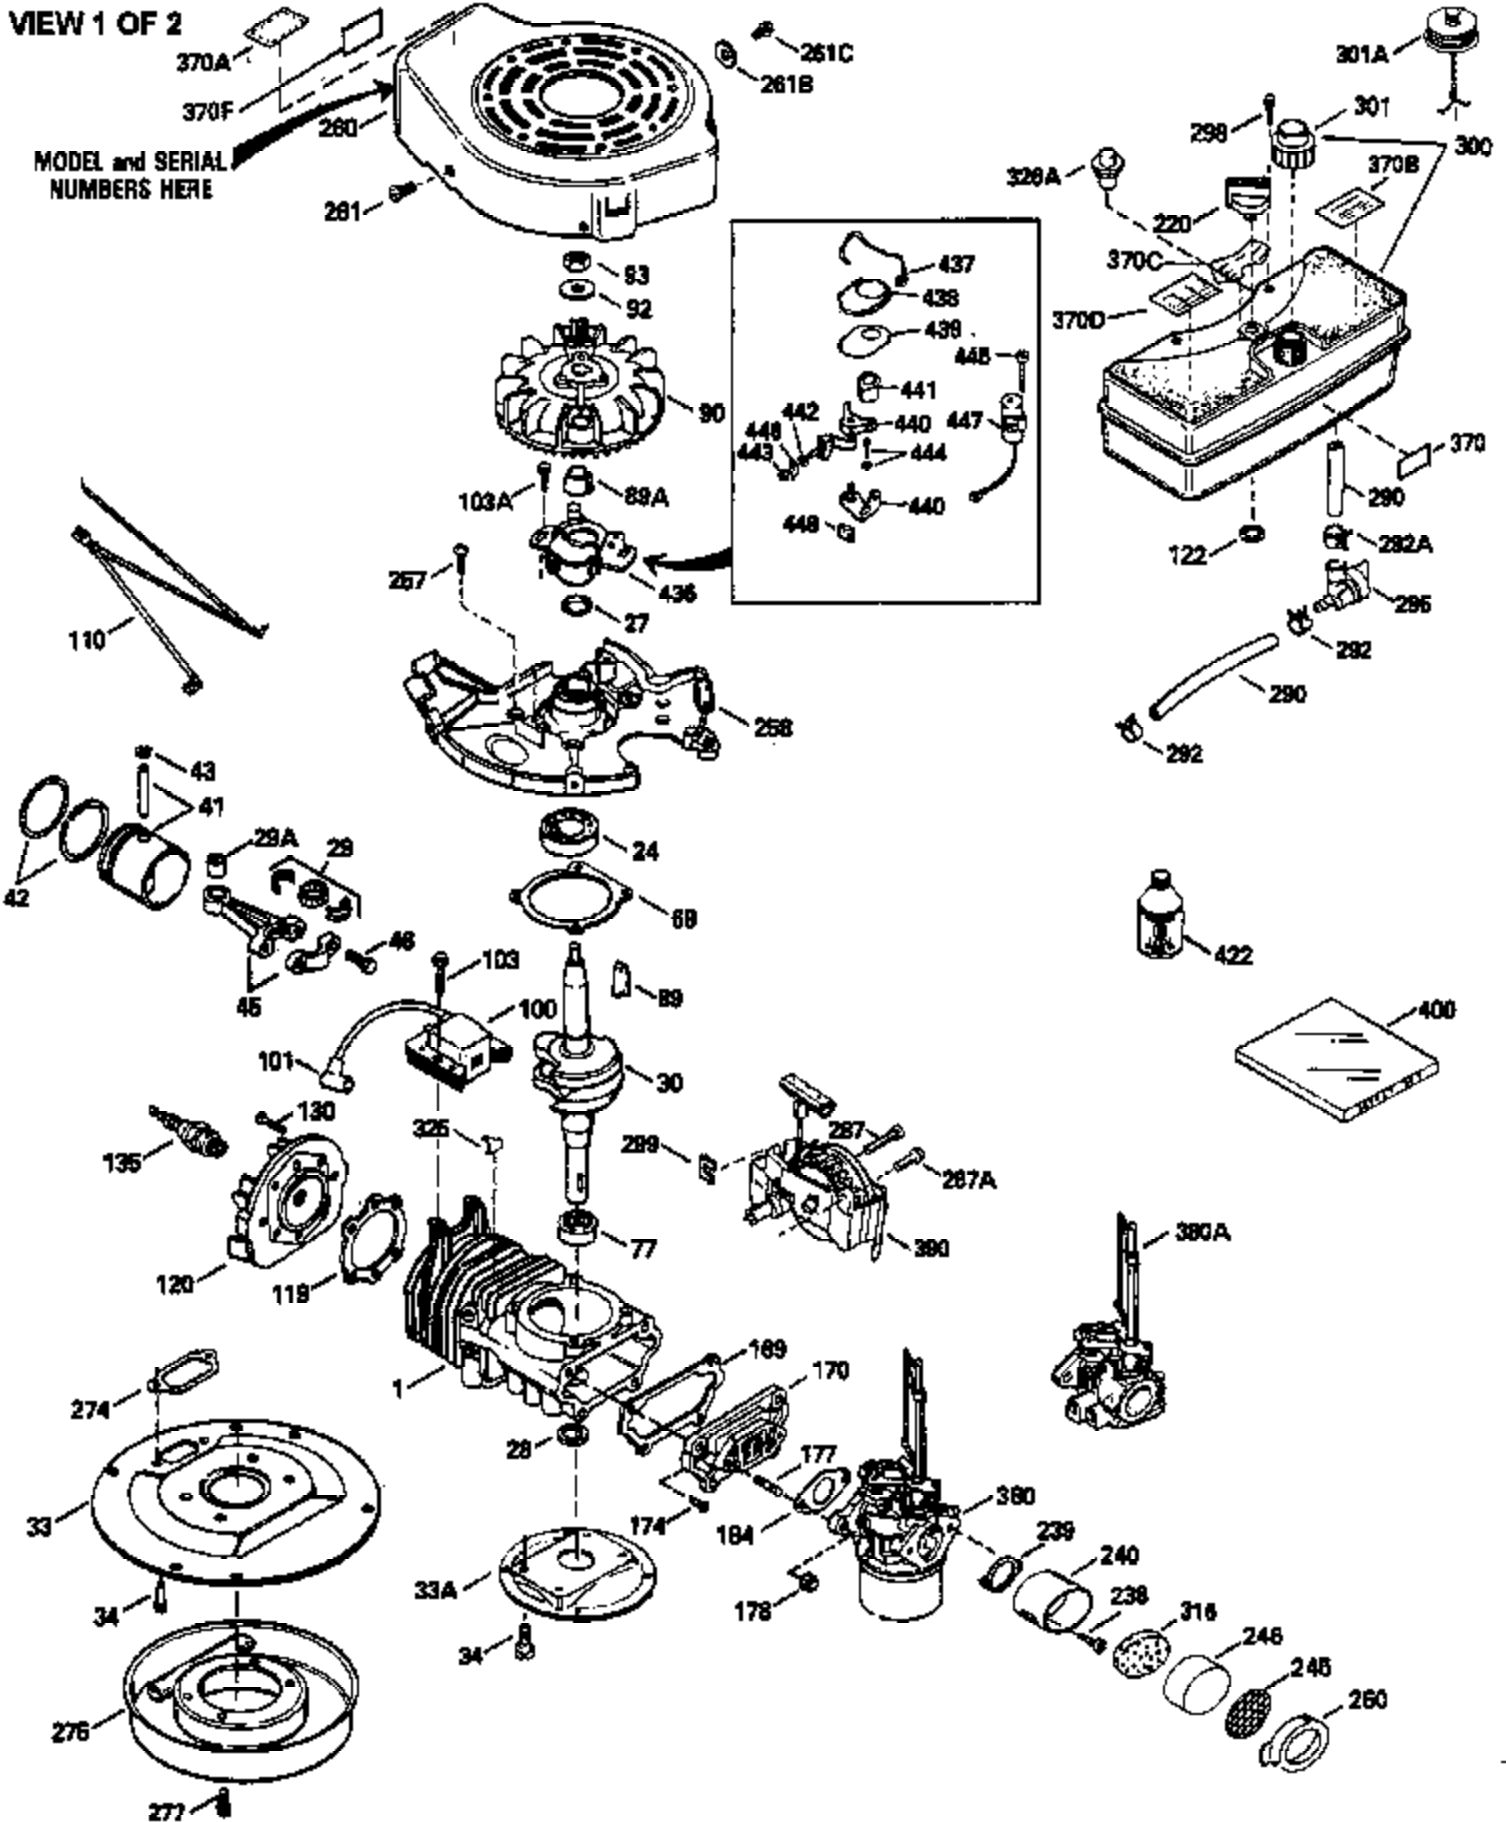

ILLUSTRATION SHOWS TYPICAL PARTS ONLY. ORDER BY PART NUMBER. PARTS NOT LISTED ARE SUPPLIED BY OEM.

VIEW 1 OF 2

MODEL and SERIAL
NUMBERS HERE

Ref #	Part Number	Qty	Description
	1		Cylinder (Order s/b if replacement is req.)
24	530110		Ball Bearing
27	510319		Oil Seal
28	28427		Oil Seal
29	530150		Needle Bearing & Liner Set (37 Needle s)
29A	530104A		Cartridge Bearing
30	290548		Crankshaft
41	310283A		Piston & Pin Ass'y. (Std.)(Incl. 43)
41	310272A		Piston & Pin Ass'y. (.010" OS)
42	310273		Ring Set (.010" OS)
42	310190		Ring Set (Std.)
43	310167		Piston Pin Retaining Ring
45	310235B		Connecting Rod Ass'y. (Incl. 29, 29A & 46)
46	650633		Connecting Rod Bolt
69	510292A		* Cylinder Cover Gasket
77	780097		Cartridge Bearing
89A	611032		Adapter Sleeve
90	611046A		Flywheel
92	650815		Belleville Washer
93	650390		Flywheel Nut
100	34443A		Solid State Ignition (Incl. 101)
100	730207		Magneto to Solid State Conversion Kit (Includes solid state module, solid state flywheel key, and instructions.)(Use as required on external ignition engines only.)
101	610118		Spark Plug Cover
103	650814		Screw, Torx T-15, 10-24 x 1"
110	611071		Ground Wire
119	510274A		* Cylinder Head Gasket
120	250240B		Cylinder Head
122	570641		Retaining Ring
130	650477		Screw, Torx T-30, 1/4-20 x 3/4"
135	33636		Resistor Spark Plug
169	510323A		* Cover Plate Gasket
170	470152A		Reed & Cover Plate (Incl. 178)
174	650579		Screw, Torx T-25, 10-24 x 1/2"
178	650456		Nut, 1/4-20
184	510110A		* Carburetor Gasket
220	570640		Control Knob
239	510206A		Air Cleaner Gasket
257	650561		Screw, 1/4-20 x 5/8"
258	350408		Blower Housing Base (Incl. 27)
260	350403		Blower Housing
261	650773		Screw, 1/4-20 x 1/2"
261B	650854		Washer
287A	650561		Screw, 1/4-20 x 5/8"
287	30646		Screw, 1/4-20 x 1-3/8"
290	29774		Fuel Line
292	26460		Fuel Line Clamp
295	430228		Fuel Shut-Off Valve
298	650803		Screw, 10-32 x 7/8"
300	410241		Fuel Tank (Incl. 301)
301A	410224		Fuel Cap
325	611034		Wire Clip
370C	550217		Choke-Run Decal
370B	550213		Warning Decal
370D	550212		Fuel Mix Decal