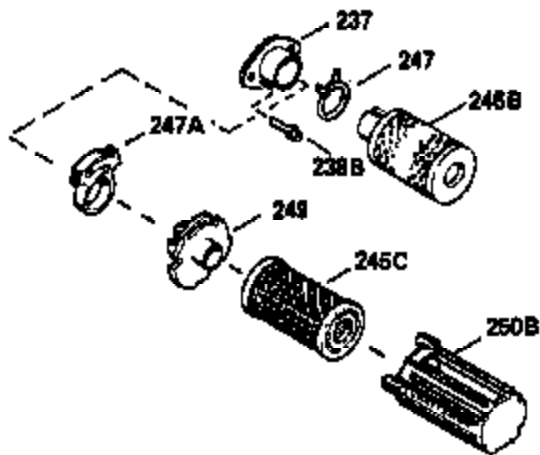

ILLUSTRATION SHOWS TYPICAL PARTS ONLY. ORDER BY PART NUMBER. PARTS NOT LISTED ARE SUPPLIED BY OEM.

VIEW 2 OF 2

Ref #	Part Number	Qty	Description
92	650815		Belleville Washer
93	650390		Flywheel Nut
189A	650911		Screw, Torx T-30, 1/4-20 x 5/8" (As r eq.)
261B	650854		Washer
274A	510257		Exhaust Gasket
275A	390310		Muffler
276A	390312		Locking Plate
276	390311		Support Plate
277A	650488		Screw, 1/4-20 x 1-1/4"