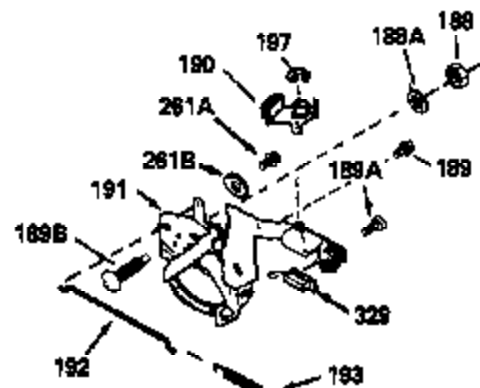

ILLUSTRATION SHOWS TYPICAL PARTS ONLY. ORDER BY PART NUMBER. PARTS NOT LISTED ARE SUPPLIED BY OEM.

VIEW 2 OF 2

Ref #	Part Number	Qty	Description
92	650815		Belleville Washer
93	650390		Flywheel Nut
189A	650911		Screw, Torx T-30, 1/4-20 x 5/8" (As r eq.)
261B	650854		Washer
274A	510257		Exhaust Gasket
275A	390310		Muffler
276A	390312		Locking Plate
276	390311		Support Plate
277A	650488		Screw, 1/4-20 x 1-1/4"