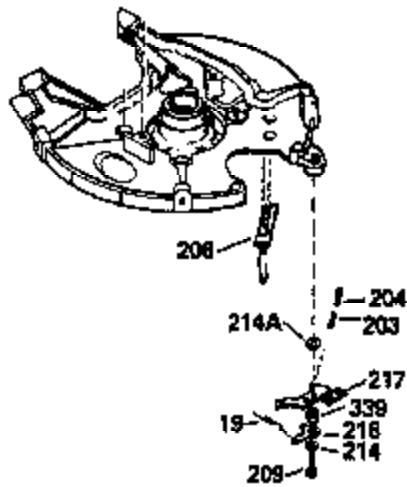

ILLUSTRATION SHOWS TYPICAL PARTS ONLY. ORDER BY PART NUMBER. PARTS NOT LISTED ARE SUPPLIED BY OEM.

VIEW 2 OF 2

Ref #	Part Number	Qty	Description
92	650815		Belleville Washer
93	650390		Flywheel Nut
189A	650911		Screw, Torx T-30, 1/4-20 x 5/8" (As r eq.)
261B	650854		Washer
274A	510257		Exhaust Gasket
275A	390310		Muffler
276A	390312		Locking Plate
276	390311		Support Plate
277A	650488		Screw, 1/4-20 x 1-1/4"