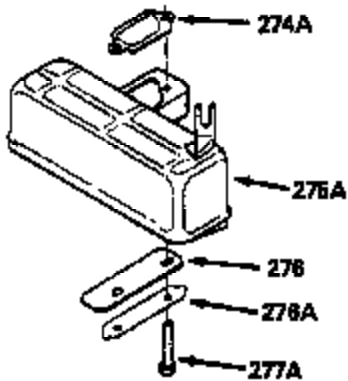

ILLUSTRATION SHOWS TYPICAL PARTS ONLY. ORDER BY PART NUMBER. PARTS NOT LISTED ARE SUPPLIED BY OEM.

VIEW 2 OF 2

Ref #	Part Number	Qty	Description
92	650815		Belleville Washer
93	650390		Flywheel Nut
189A	650911		Screw, Torx T-30, 1/4-20 x 5/8" (As r eq.)
261B	650854		Washer
274A	510257		Exhaust Gasket
275A	390310		Muffler
276A	390312		Locking Plate
276	390311		Support Plate
277A	650488		Screw, 1/4-20 x 1-1/4"