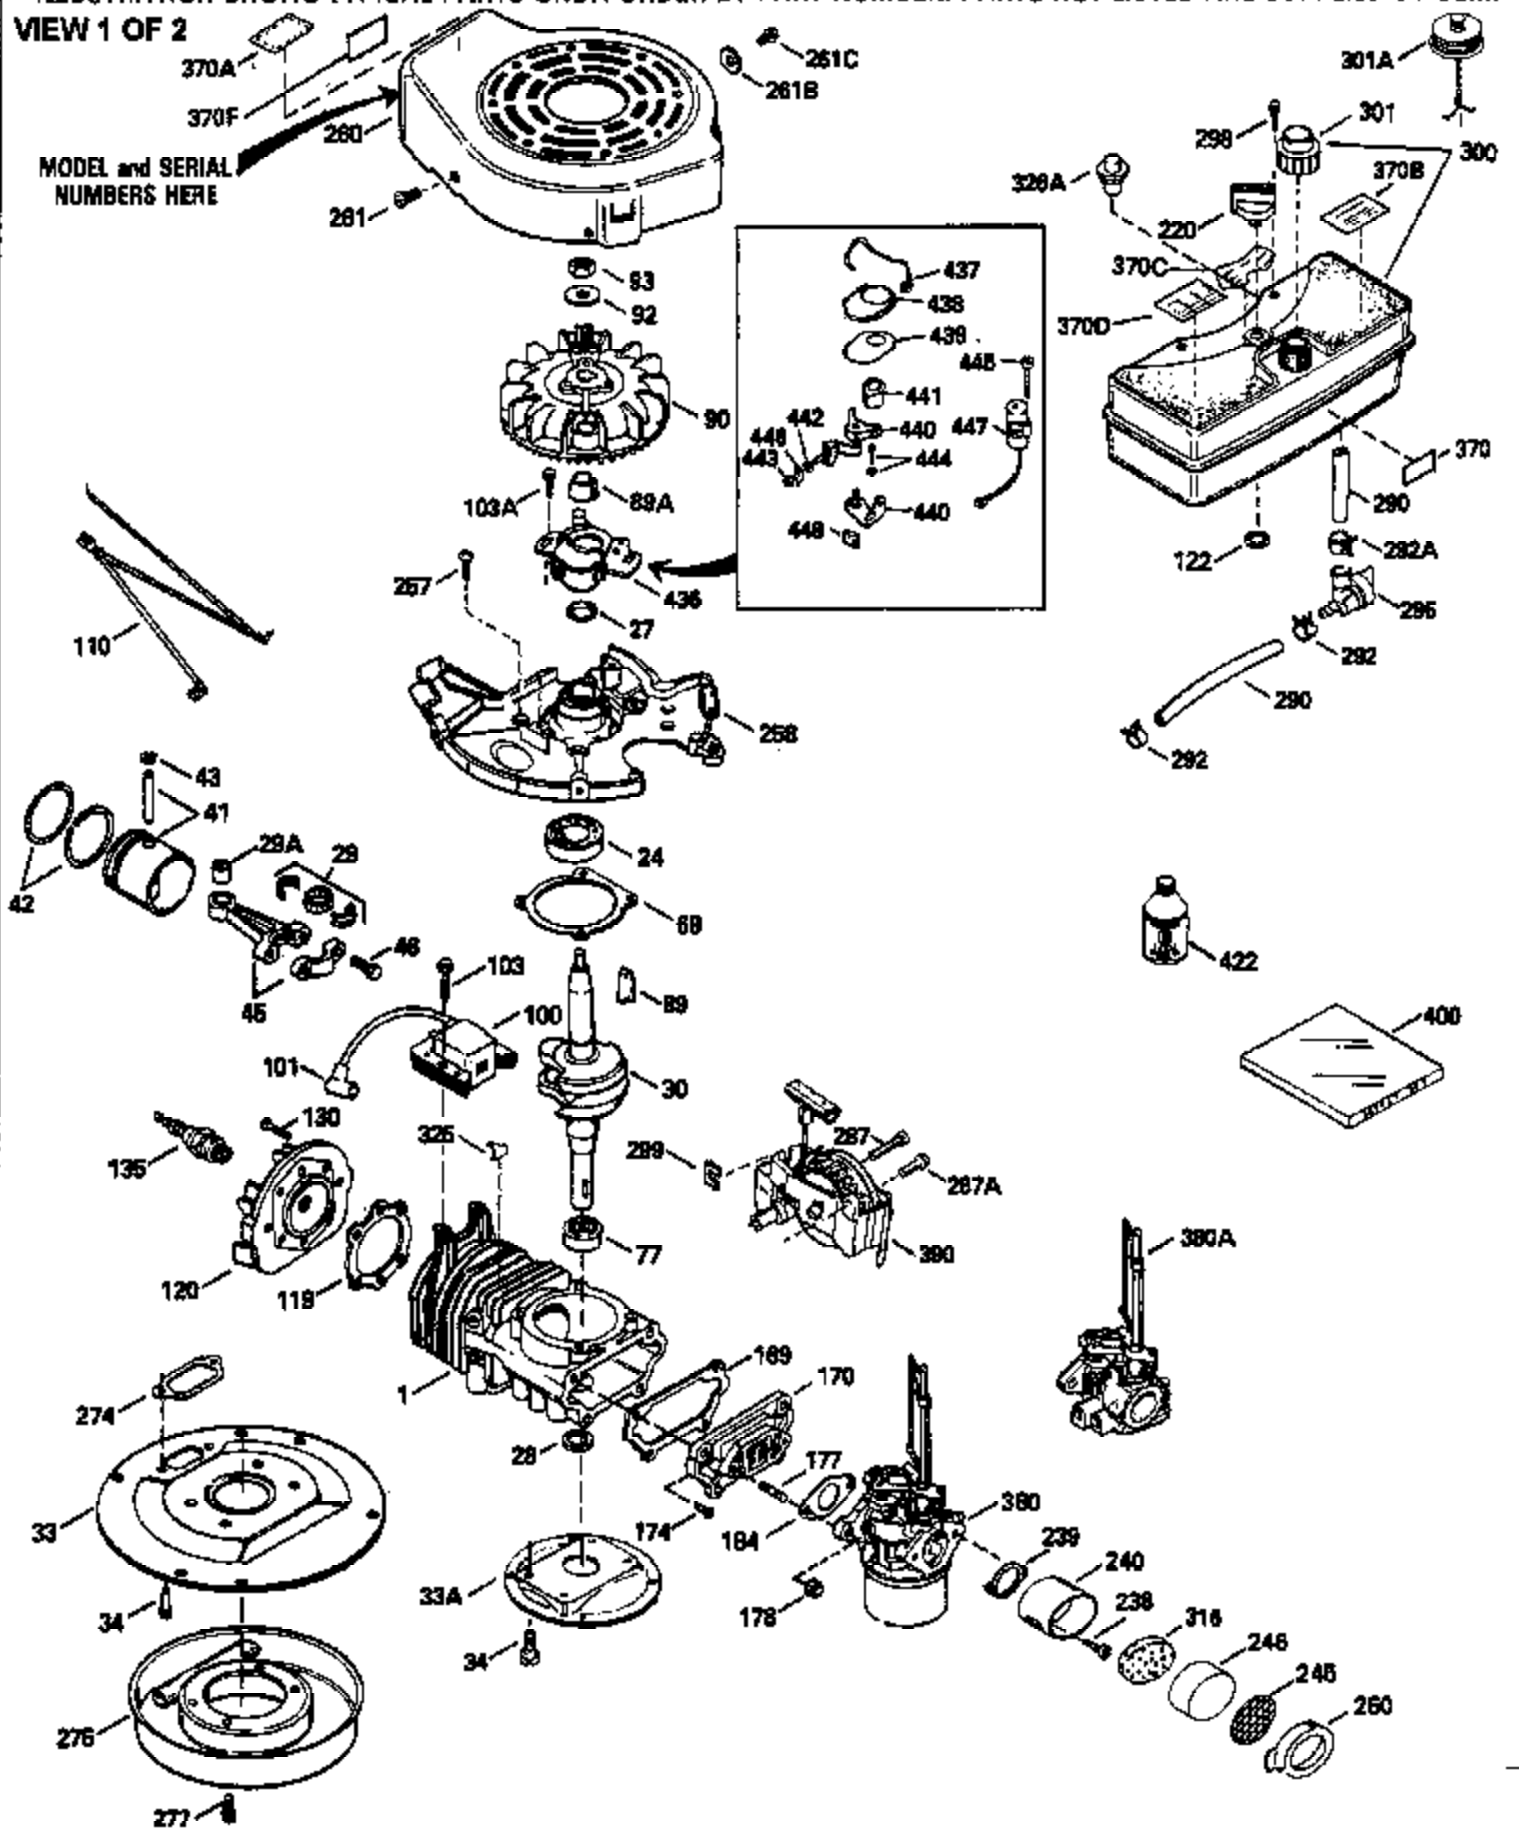

ILLUSTRATION SHOWS TYPICAL PARTS ONLY. ORDER BY PART NUMBER. PARTS NOT LISTED ARE SUPPLIED BY OEM.

VIEW 1 OF 2

MODEL and SERIAL
NUMBERS HERE

Ref #	Part Number	Qty	Description
	1		Cylinder (Order s/b if replacement is req.)
24	530110		Ball Bearing
27	510319		Oil Seal
28	28427		Oil Seal
29A	530104A		Cartridge Bearing
29	530151		Needle Bearing & Liner Set (30 Needle s)
30	290595		Crankshaft & Rod Ass'y. (Incl. 45)
30	330177		Adapter Plate (8" B.C.)
34	650797		Screw, 5/16-18 x 1/2"
41	310272A		Piston & Pin Ass'y. (.010" OS)
41	310283A		Piston & Pin Ass'y. (Std.)(Incl. 43)
42	310190		Ring Set (Std.)
42	310273		Ring Set (.010" OS)
43	310167		Piston Pin Retaining Ring
45	310263		Connecting Rod Ass'y. (Incl. 29, 29A & 46)
46	650633		Connecting Rod Bolt
69	510292A		* Cylinder Cover Gasket
77	780097		Cartridge Bearing
89A	611032		Adapter Sleeve
90	611046A		Flywheel
92	650815		Belleville Washer
93	650390		Flywheel Nut
100	34443A		Solid State Ignition (Incl. 101)
100	730207		Magneto to Solid State Conversion Kit (Includes solid state module, solid state flywheel key, and instructions.)(Use as required on external ignition engines only.)
101	610118		Spark Plug Cover
103	650814		Screw, Torx T-15, 10-24 x 1"
110	611061		Ground Wire
119	510274A		* Cylinder Head Gasket
120	250240B		Cylinder Head
130	650477		Screw, Torx T-30, 1/4-20 x 3/4"
135	33636		Resistor Spark Plug
169	510323A		* Cover Plate Gasket
170	470152A		Reed & Cover Plate (Incl. 178)
174	650579		Screw, Torx T-25, 10-24 x 1/2"
178	650456		Nut, 1/4-20
184	510110A		* Carburetor Gasket
192	34966		Brake Control Link
238	650431		Screw, Torx T-25, 10-32 x 5/8"
239	510206A		Air Cleaner Gasket
240	450232		Air Cleaner Body
245	450205		Air Cleaner Element
246	450215		Air Cleaner Filter
250	450216		Air Cleaner Cover
257	650561		Screw, 1/4-20 x 5/8"
258	350427		Blower Housing Base (Incl. 27)
260	350418		Blower Housing
261	650958		Screw, 114-20 x 7/16"
261B	650854		Washer
261C	650773		Screw, 1/4-20 x 1/2"
274	510314		Exhaust Gasket
275	390300		Muffler
277	650911		Screw, Torx T-30, 1/4-20 x 5/8"
290	29774		Fuel Line
292	26460		Fuel Line Clamp
298	650803		Screw, 10-32 x 7/8"