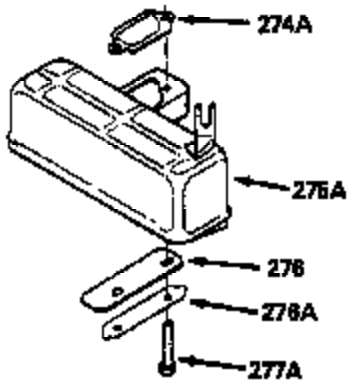

ILLUSTRATION SHOWS TYPICAL PARTS ONLY. ORDER BY PART NUMBER. PARTS NOT LISTED ARE SUPPLIED BY OEM.

VIEW 2 OF 2

Ref #	Part Number	Qty	Description
	92 650815		Belleville Washer
	93 650390		Flywheel Nut
189A	650911		Screw, Torx T-30, 1/4-20 x 5/8" (As r eq.)
189	650773		Screw, 1/4-20 x 1/2"
190	35831		Brake Lever
191	570658A		S.E. Brake Bracket
192	34966		Brake Control Link
193	34965		Brake Spring
197	32309		Retaining Ring
261A	650853		Screw, Torx T-30, 1/4-20 x 1/2"
261B	650854		Washer
285	590551		Starter Cup
287B			Rivet (Can be purchased locally)
329	610973		Terminal
350	570682		Primer Bulb
351	570656		Primer Line
357	36412		Starter Rope Retainer
390A	590420A		Rewind Starter (Refer to Division 5, Section C, page 25 or Fiche 23B, Grid G-11 for breakdown)