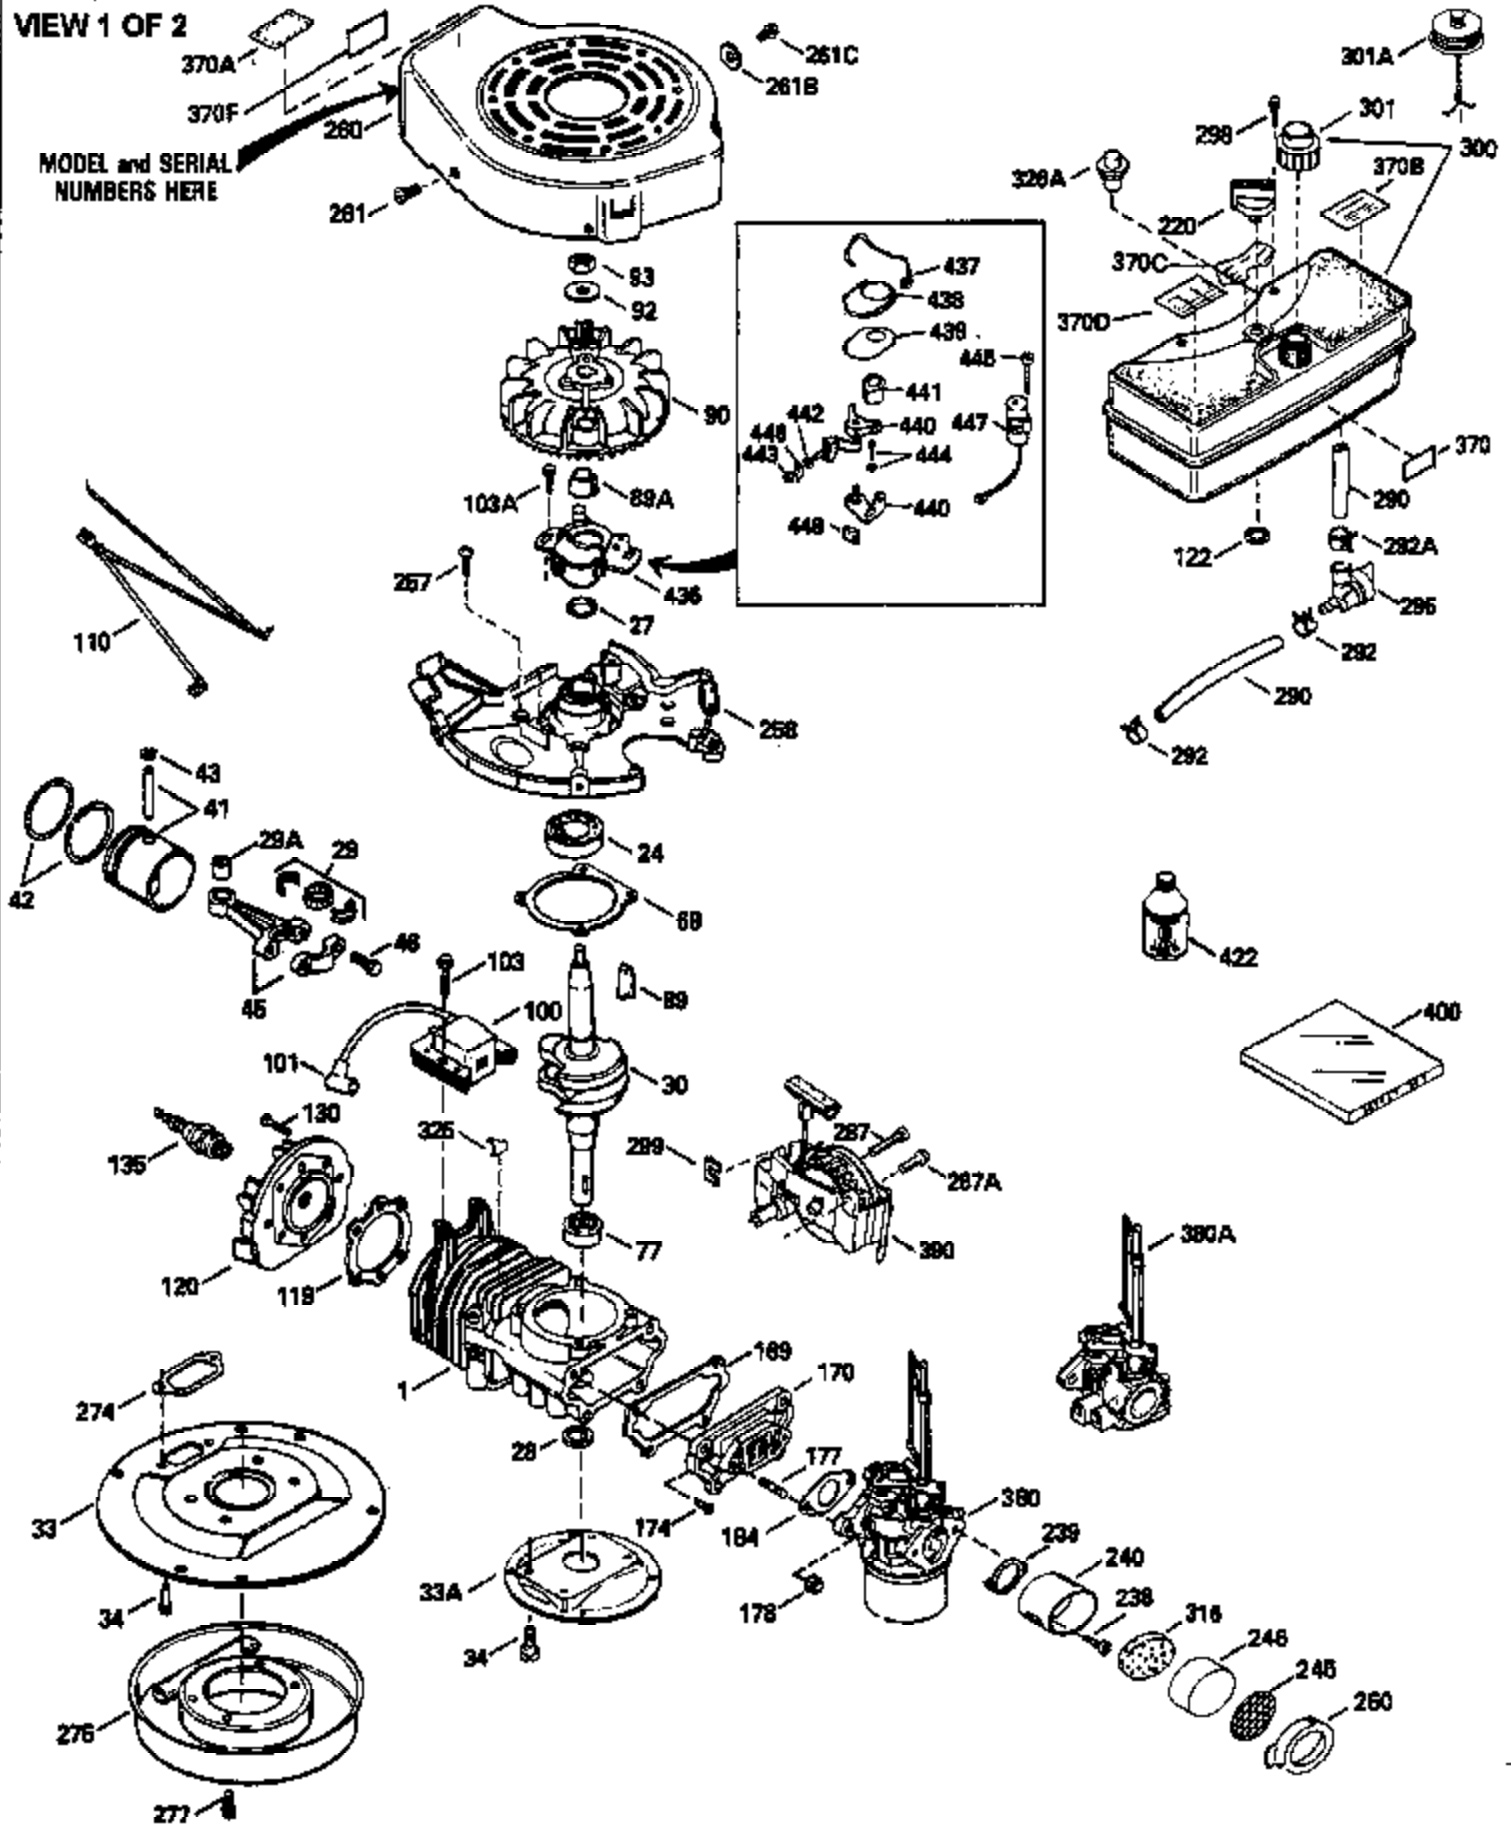

ILLUSTRATION SHOWS TYPICAL PARTS ONLY. ORDER BY PART NUMBER. PARTS NOT LISTED ARE SUPPLIED BY OEM.

VIEW 1 OF 2

MODEL and SERIAL
NUMBERS HERE

Ref #	Part Number	Qty	Description
	1		Cylinder (Order s/b if replacement is req.)
24	530110		Ball Bearing
27	510319		Oil Seal
28	28427		Oil Seal
29	530150		Needle Bearing & Liner Set (37 Needle s)
29A	530104A		Cartridge Bearing
30	290555		Crankshaft
30	330177		Adapter Plate (8" B.C.)
34	650797		Screw, 5/16-18 x 1/2"
41	310272A		Piston & Pin Ass'y. (.010" OS)
41	310283A		Piston & Pin Ass'y. (Std.)(Incl. 43)
42	310190		Ring Set (Std.)
42	310273		Ring Set (.010" OS)
43	310167		Piston Pin Retaining Ring
45	310235B		Connecting Rod Ass'y. (Incl. 29, 29A & 46)
46	650633		Connecting Rod Bolt
69	510292A		* Cylinder Cover Gasket
77	780097		Cartridge Bearing
89A	611032		Adapter Sleeve
90	611046A		Flywheel
92	650815		Belleville Washer
93	650390		Flywheel Nut
100	34443A		Solid State Ignition (Incl. 101)
100	730207		Magneto to Solid State Conversion Kit (Includes solid state module, solid state flywheel key, and instructions.)(Use as required on external ignition engines only.)
101	610118		Spark Plug Cover
103	650814		Screw, Torx T-15, 10-24 x 1"
110	611031		Ground Wire
119	510274A		* Cylinder Head Gasket
120	250240B		Cylinder Head
122	570641		Retaining Ring
130	650477		Screw, Torx T-30, 1/4-20 x 3/4"
135	33636		Resistor Spark Plug
169	510323A		* Cover Plate Gasket
170	470152A		Reed & Cover Plate (Incl. 178)
174	650579		Screw, Torx T-25, 10-24 x 1/2"
178	650456		Nut, 1/4-20
184	510110A		* Carburetor Gasket
220	570640		Control Knob
257	650561		Screw, 1/4-20 x 5/8"
258	350408		Blower Housing Base (Incl. 27)
260	350403		Blower Housing
261	650958		Screw, 1/4-20 x 7/16"
261B	650854		Washer
274	510314		Exhaust Gasket
275	390300		Muffler
277	650911		Screw, Torx T-30, 1/4-20 x 5/8"
287A	650561		Screw, 1/4-20 x 5/8"
287	30646		Screw, 1/4-20 x 1-3/8"
290	29774		Fuel Line
292	26460		Fuel Line Clamp
298	650803		Screw, 10-32 x 7/8"
300	410241		Fuel Tank (Incl. 301)
301	410238		Fuel Cap
370D	550212		Fuel Mix Decal
370B	550213		Warning Decal