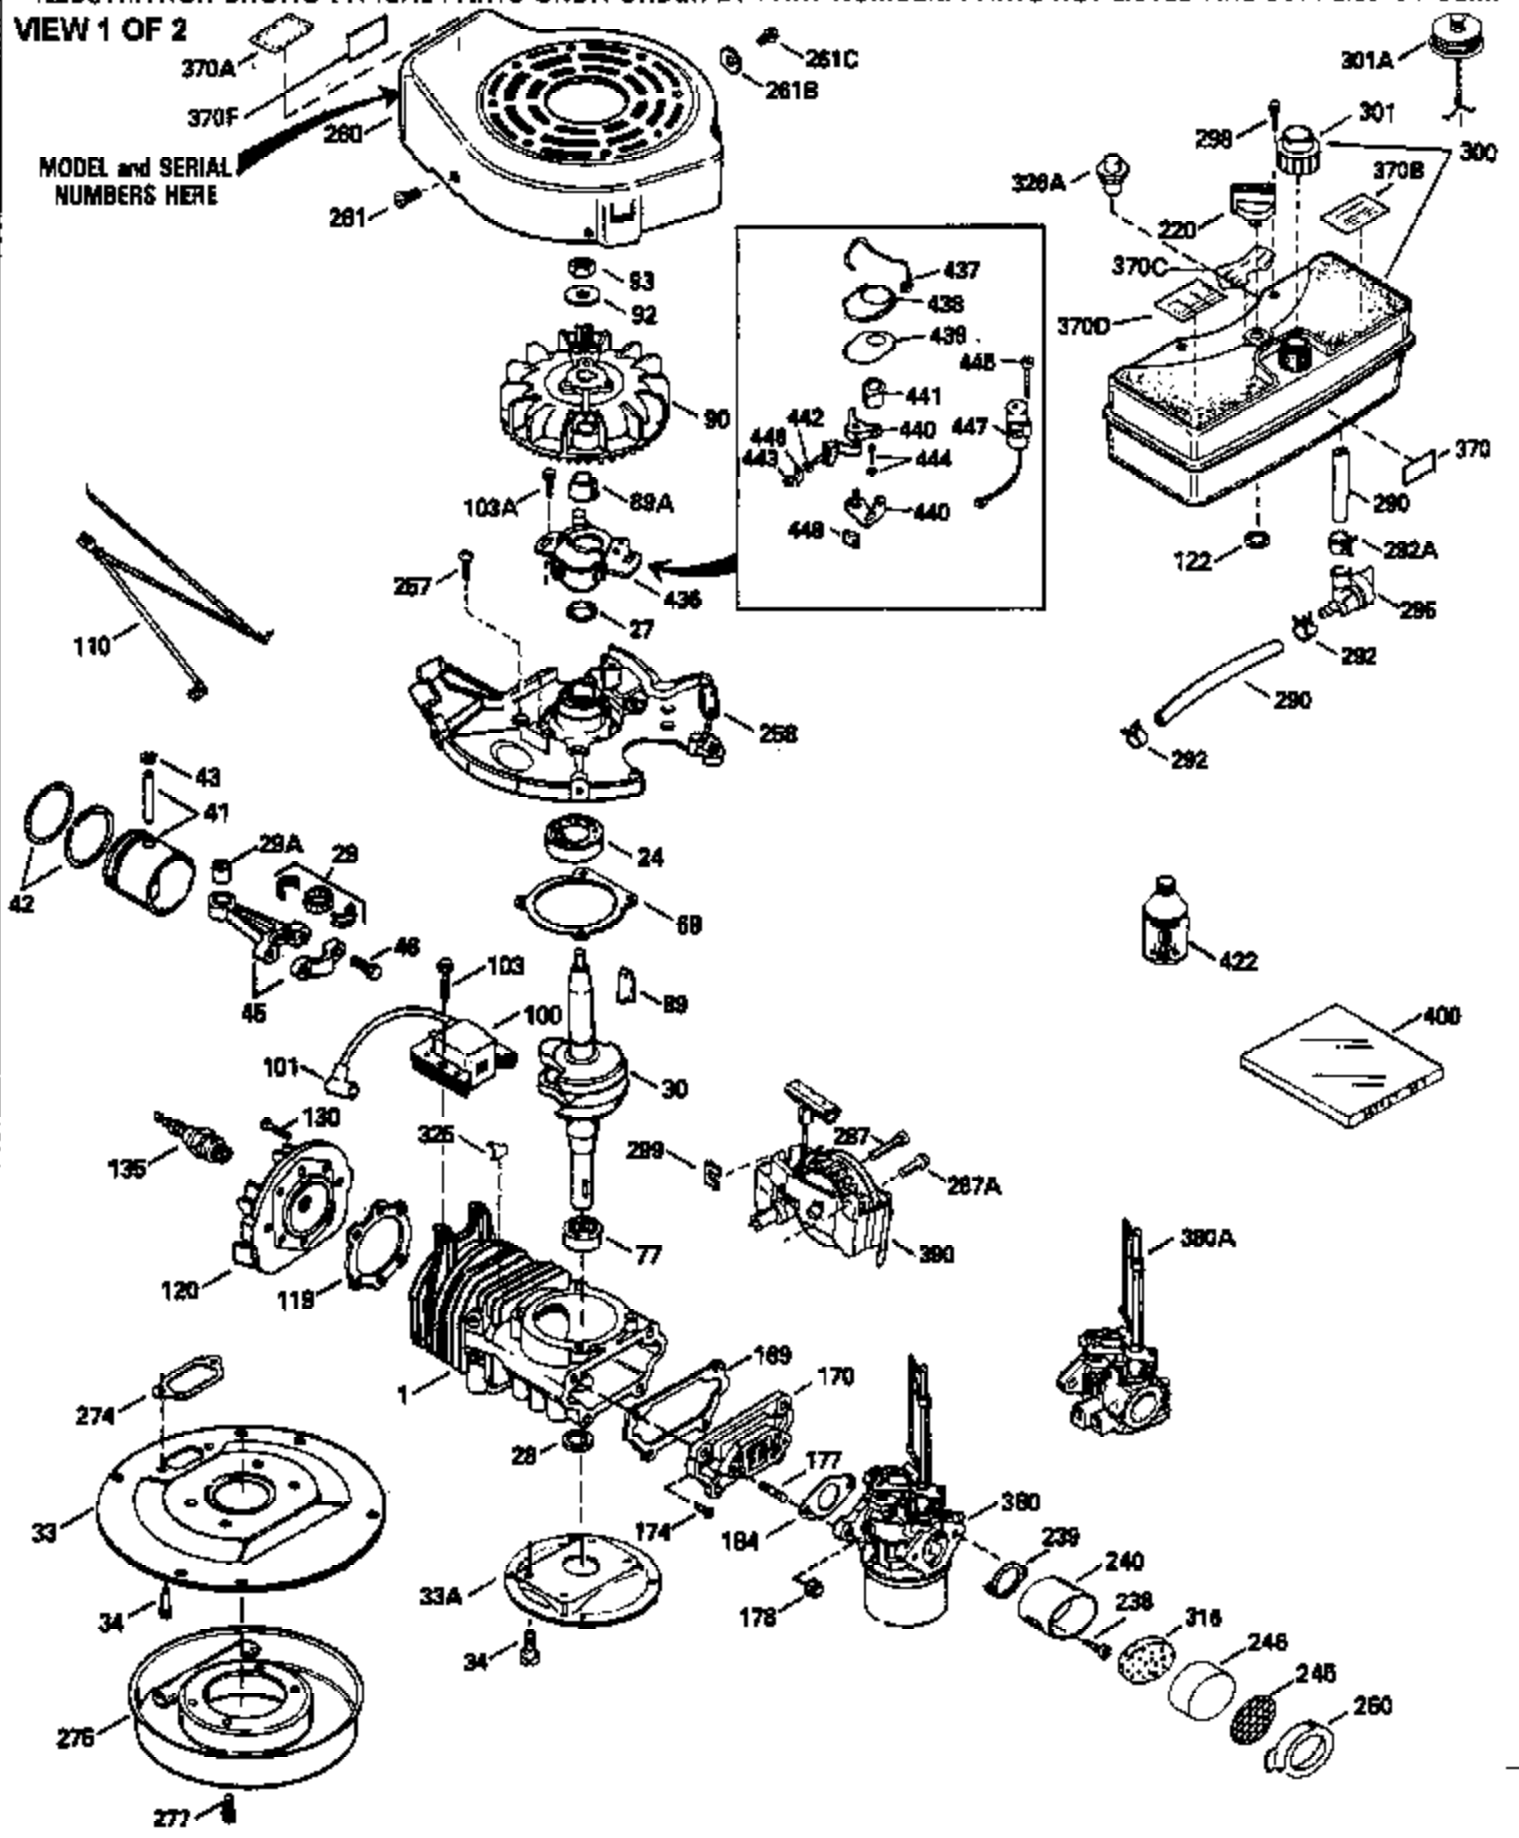

ILLUSTRATION SHOWS TYPICAL PARTS ONLY. ORDER BY PART NUMBER. PARTS NOT LISTED ARE SUPPLIED BY OEM.

VIEW 1 OF 2

MODEL and SERIAL
NUMBERS HERE

Ref #	Part Number	Qty	Description
	1		Cylinder (Order s/b if replacement is req.)
24	530110		Ball Bearing
27	510319		Oil Seal
28	28427		Oil Seal
29	530151		Needle Bearing & Liner Set (30 Needle s)
29A	530104A		Cartridge Bearing
30	290592		Crankshaft & Rod Ass'y. (Incl. 45)
30	330177		Adapter Plate (8" B.C.)
34	650797		Screw, 5/16-18 x 1/2"
41	310272A		Piston & Pin Ass'y. (.010" OS)
41	310283A		Piston & Pin Ass'y. (Std.)(Incl. 43)
42	310190		Ring Set (Std.)
42	310273		Ring Set (.010" OS)
43	310167		Piston Pin Retaining Ring
45	310263		Connecting Rod Ass'y. (Incl. 29, 29A & 46)
46	650633		Connecting Rod Bolt
69	510292A		* Cylinder Cover Gasket
77	780097		Cartridge Bearing
89A	611032		Adapter Sleeve
90	611046A		Flywheel
92	650815		Belleville Washer
93	650390		Flywheel Nut
100	34443A		Solid State Ignition (Incl. 101)
100	730207		Magneto to Solid State Conversion Kit (Includes solid state module, solid state flywheel key, and instructions.)(Use as required on external ignition engines only.)
101	610118		Spark Plug Cover
103	650814		Screw, Torx T-15, 10-24 x 1"
110	611031		Ground Wire
119	510274A		* Cylinder Head Gasket
120	250240B		Cylinder Head
122	570641		Retaining Ring
130	650477		Screw, Torx T-30, 1/4-20 x 3/4"
135	33636		Resistor Spark Plug
169	510323A		* Cover Plate Gasket
170	470152A		Reed & Cover Plate (Incl. 178)
174	650579		Screw, Torx T-25, 10-24 x 1/2"
178	650456		Nut, 1/4-20
184	510110A		* Carburetor Gasket
220	570640		Control Knob
257	650561		Screw, 1/4-20 x 5/8"
258	350408		Blower Housing Base (Incl. 27)
260	350403		Blower Housing
261	650958		Screw, 1/4-20 x 7/16"
261B	650854		Washer
274	510314		Exhaust Gasket
275	390300		Muffler
277	650911		Screw, Torx T-30, 1/4-20 x 5/8"
287A	650561		Screw, 1/4-20 x 5/8"
287	30646		Screw, 1/4-20 x 1-3/8"
290	29774		Fuel Line
292	26460		Fuel Line Clamp
298	650803		Screw, 10-32 x 7/8"
300	410241		Fuel Tank (Incl. 301)
301	410238		Fuel Cap
370D	550212		Fuel Mix Decal
370B	550213		Warning Decal