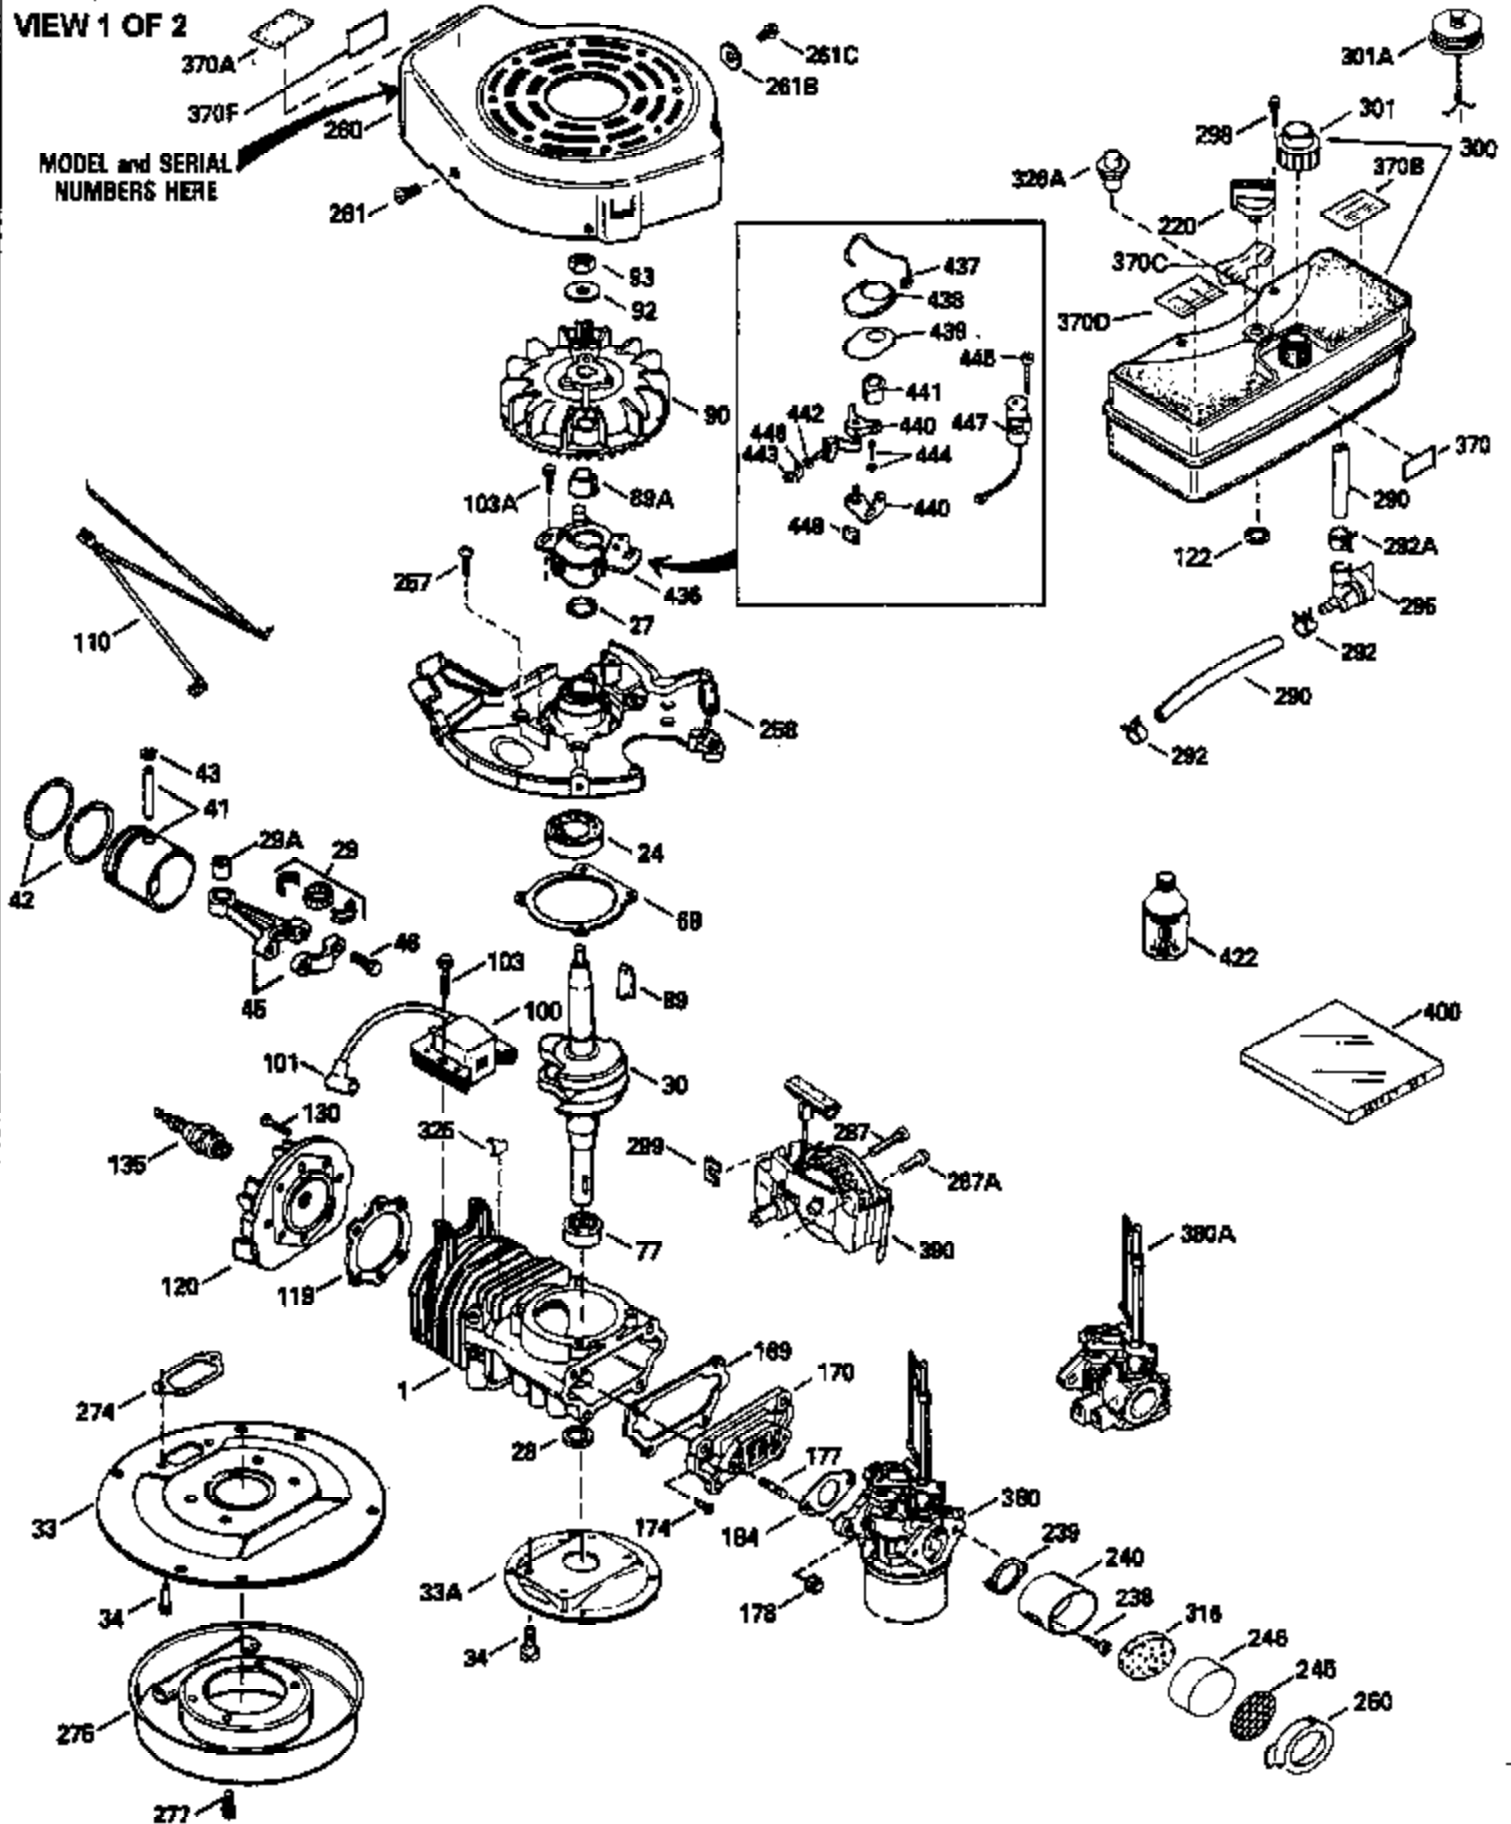

ILLUSTRATION SHOWS TYPICAL PARTS ONLY. ORDER BY PART NUMBER. PARTS NOT LISTED ARE SUPPLIED BY OEM.

VIEW 1 OF 2

MODEL and SERIAL
NUMBERS HERE

Ref #	Part Number	Qty	Description
	1		Cylinder (Order s/b if replacement is req.)
24	530110		Ball Bearing
27	510319		Oil Seal
28	28427		Oil Seal
29A	530104A		Cartridge Bearing
29	530151		Needle Bearing & Liner Set (30 Needle s)
30	290593		Crankshaft & Rod Ass'y. (Incl. 45)
30	330177		Adapter Plate (8" B.C.)
34	650797		Screw, 5/16-18 x 1/2"
41	310272A		Piston & Pin Ass'y. (.010" OS)
41	310283A		Piston & Pin Ass'y. (Std.)(Incl. 43)
42	310190		Ring Set (Std.)
42	310273		Ring Set (.010" OS)
43	310167		Piston Pin Retaining Ring
45	310263		Connecting Rod Ass'y. (Incl. 29, 29A & 46)
46	650633		Connecting Rod Bolt
69	510292A		* Cylinder Cover Gasket
77	780097		Cartridge Bearing
89A	611032		Adapter Sleeve
90	611046A		Flywheel
92	650815		Belleville Washer
93	650390		Flywheel Nut
100	34443A		Solid State Ignition (Incl. 101)
100	730207		Magneto to Solid State Conversion Kit (Includes solid state module, solid state flywheel key, and instructions.)(Use as required on external ignition engines only.)
101	610118		Spark Plug Cover
103	650814		Screw, Torx T-15, 10-24 x 1"
110	611061		Ground Wire
119	510274A		* Cylinder Head Gasket
120	250240B		Cylinder Head
130	650477		Screw, Torx T-30, 1/4-20 x 3/4"
135	33636		Resistor Spark Plug
169	510323A		* Cover Plate Gasket
170	470152A		Reed & Cover Plate (Incl. 178)
174	650579		Screw, Torx T-25, 10-24 x 1/2"
178	650456		Nut, 1/4-20
184	510110A		* Carburetor Gasket
192	34966		Brake Control Link
238	650431		Screw, Torx T-25, 10-32 x 5/8"
239	510206A		Air Cleaner Gasket
257	650561		Screw, 1/4-20 x 5/8"
258	350427		Blower Housing Base (Incl. 27)
260	350418		Blower Housing
261	650958		Screw, 1/4-20 x 7/16"
261B	650854		Washer
261C	650773		Screw, 1/4-20 x 1/2"
274	510314		Exhaust Gasket
275	390300		Muffler
277	650911		Screw, Torx T-30, 1/4-20 x 5/8"
290	29774		Fuel Line
292	26460		Fuel Line Clamp
298	650803		Screw, 10-32 x 7/8"
300	410241		Fuel Tank (Incl. 301)
301	410238		Fuel Cap
326A	570663		Fuel Tank Plug