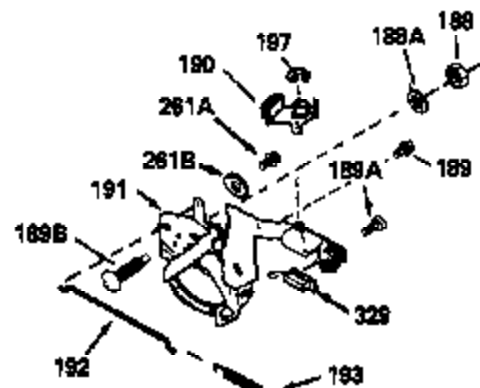

ILLUSTRATION SHOWS TYPICAL PARTS ONLY. ORDER BY PART NUMBER. PARTS NOT LISTED ARE SUPPLIED BY OEM.

VIEW 2 OF 2

Ref #	Part Number	Qty	Description
	92 650815		Belleville Washer
	93 650390		Flywheel Nut
189A	650911		Screw, Torx T-30, 1/4-20 x 5/8" (As r eq.)
189	650773		Screw, 1/4-20 x 1/2"
190	35831		Brake Lever
191	570658A		S.E. Brake Bracket
192	34966		Brake Control Link
193	34965		Brake Spring
197	32309		Retaining Ring
237	32971		Air Cleaner Adapter
245C	35066		Air Cleaner Element
247A	35068		Air Cleaner Clamp
249	35067		Air Cleaner Collar
250B	35065		Air Cleaner Cover
261A	650853		Screw, Torx T-30, 1/4-20 x 1/2"
261B	650854		Washer
285	590551		Starter Cup
287B			Rivet (Can be purchased locally)
329	610973		Terminal
350	570682		Primer Bulb
351	570656		Primer Line
357	36412		Starter Rope Retainer
358	35168		Rope Guide
390A	590420A		Rewind Starter (Refer to Division 5, Section C, page 25 or Fiche 23B, Grid G-11 for breakdown)