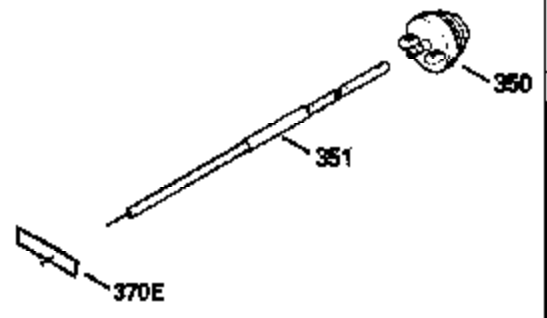

ILLUSTRATION SHOWS TYPICAL PARTS ONLY. ORDER BY PART NUMBER. PARTS NOT LISTED ARE SUPPLIED BY OEM.

VIEW 2 OF 2

Ref #	Part Number	Qty	Description
	92 650815		Belleville Washer
	93 650390		Flywheel Nut
189A	650911		Screw, Torx T-30, 1/4-20 x 5/8" (As r eq.)
189	650773		Screw, 1/4-20 x 1/2"
190	35831		Brake Lever
191	570658A		S.E. Brake Bracket
192	34966		Brake Control Link
193	34965		Brake Spring
197	32309		Retaining Ring
237	32971		Air Cleaner Adapter
245C	35066		Air Cleaner Element
247A	35068		Air Cleaner Clamp
249	35067		Air Cleaner Collar
250B	35065		Air Cleaner Cover
261A	650853		Screw, Torx T-30, 1/4-20 x 1/2"
261B	650854		Washer
285	590551		Starter Cup
287B			Rivet (Can be purchased locally)
329	610973		Terminal
350	570682		Primer Bulb
351	570656		Primer Line
357	36412		Starter Rope Retainer
358	35168		Rope Guide
390A	590420A		Rewind Starter (Refer to Division 5, Section C, page 25 or Fiche 23B, Grid G-11 for breakdown)