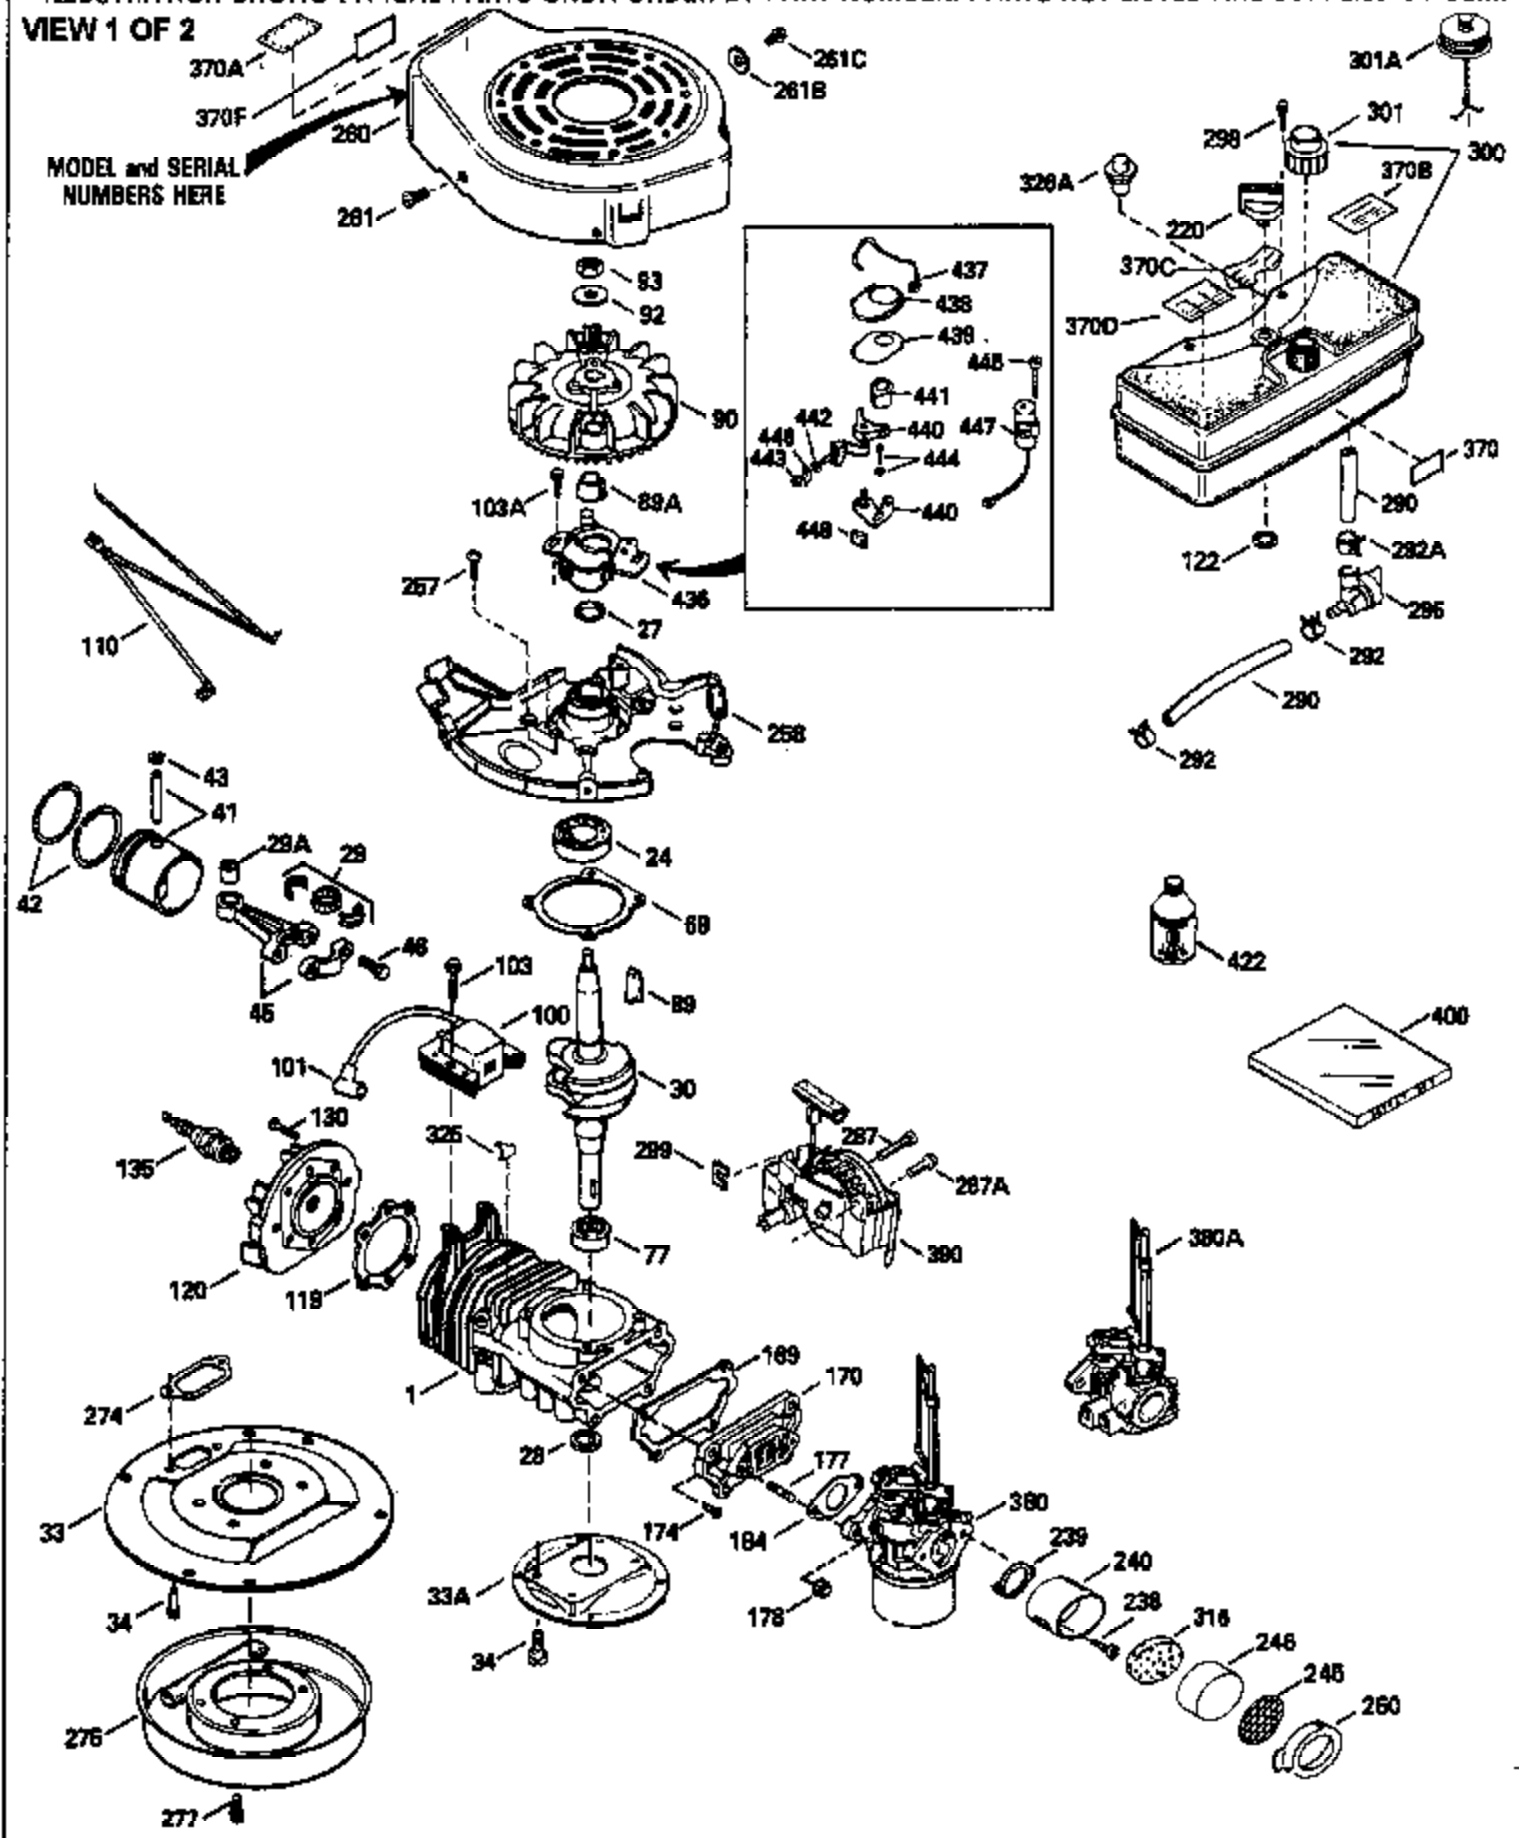

ILLUSTRATION SHOWS TYPICAL PARTS ONLY. ORDER BY PART NUMBER. PARTS NOT LISTED ARE SUPPLIED BY OEM.

VIEW 1 OF 2

MODEL and SERIAL
NUMBERS HERE

Ref #	Part Number	Qty	Description
	1		Cylinder (Order s/b if replacement is req.)
24	530110		Ball Bearing
27	510319		Oil Seal
28	28427		Oil Seal
29A	530104A		Cartridge Bearing
29	530150		Needle Bearing & Liner Set (37 Needle s)
30	290554		Crankshaft
30	330177		Adapter Plate (8" B.C.)
34	650797		Screw, 5/16-18 x 1/2"
41	310272A		Piston & Pin Ass'y. (.010" OS)
41	310283A		Piston & Pin Ass'y. (Std.)(Incl. 43)
42	310190		Ring Set (Std.)
42	310273		Ring Set (.010" OS)
43	310167		Piston Pin Retaining Ring
45	310235B		Connecting Rod Ass'y. (Incl. 29, 29A & 46)
46	650633		Connecting Rod Bolt
69	510292A		* Cylinder Cover Gasket
77	780097		Cartridge Bearing
89A	611032		Adapter Sleeve
90	611046A		Flywheel
92	650815		Belleville Washer
93	650390		Flywheel Nut
100	34443A		Solid State Ignition (Incl. 101)
100	730207		Magneto to Solid State Conversion Kit (Includes solid state module, solid state flywheel key, and instructions.)(Use as required on external ignition engines only.)
101	610118		Spark Plug Cover
103	650814		Screw, Torx T-15, 10-24 x 1"
110	611061		Ground Wire
119	510274A		* Cylinder Head Gasket
120	250240B		Cylinder Head
130	650477		Screw, Torx T-30, 1/4-20 x 3/4"
135	33636		Resistor Spark Plug
169	510323A		* Cover Plate Gasket
170	470152A		Reed & Cover Plate (Incl. 178)
174	650579		Screw, Torx T-25, 10-24 x 1/2"
178	650456		Nut, 1/4-20
184	510110A		* Carburetor Gasket
192	34966		Brake Control Link
238	650431		Screw, Torx T-25, 10-32 x 5/8"
239	510206A		Air Cleaner Gasket
257	650561		Screw, 1/4-20 x 5/8"
258	350427		Blower Housing Base (Incl. 27)
260	350418		Blower Housing
261	650958		Screw, 1/4-20 x 7/16"
261B	650854		Washer
261C	650773		Screw, 1/4-20 x 1/2"
274	510314		Exhaust Gasket
275	390300		Muffler
277	650911		Screw, Torx T-30, 1/4-20 x 5/8"
290	29774		Fuel Line
292	26460		Fuel Line Clamp
298	650803		Screw, 10-32 x 7/8"
300	410241		Fuel Tank (Incl. 301)
301	410238		Fuel Cap
326A	570663		Fuel Tank Plug