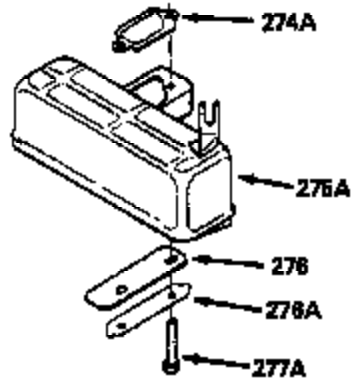

ILLUSTRATION SHOWS TYPICAL PARTS ONLY. ORDER BY PART NUMBER. PARTS NOT LISTED ARE SUPPLIED BY OEM.

VIEW 2 OF 2

Ref #	Part Number	Qty	Description
	92 650815		Belleville Washer
	93 650390		Flywheel Nut
189A	650911		Screw, Torx T-30, 1/4-20 x 5/8" (As r eq.)
189	650773		Screw, 1/4-20 x 1/2"
190	35831		Brake Lever
191	570658A		S.E. Brake Bracket
192	34966		Brake Control Link
193	34965		Brake Spring
197	32309		Retaining Ring
237	32971		Air Cleaner Adapter
245C	35066		Air Cleaner Element
247A	35068		Air Cleaner Clamp
249	35067		Air Cleaner Collar
250B	35065		Air Cleaner Cover
261A	650853		Screw, Torx T-30, 1/4-20 x 1/2"
261B	650854		Washer
285	590551		Starter Cup
287B			Rivet (Can be purchased locally)
329	610973		Terminal
350	570682		Primer Bulb
351	570656		Primer Line
357	36412		Starter Rope Retainer
358	35168		Rope Guide
390A	590420A		Rewind Starter (Refer to Division 5, Section C, page 25 or Fiche 23B, Grid G-11 for breakdown)