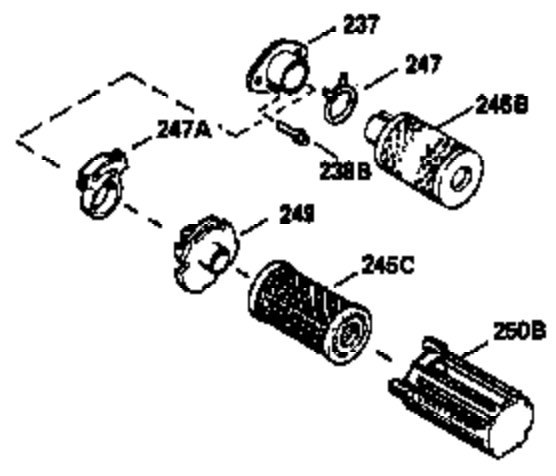

ILLUSTRATION SHOWS TYPICAL PARTS ONLY. ORDER BY PART NUMBER. PARTS NOT LISTED ARE SUPPLIED BY OEM.

VIEW 2 OF 2

Ref #	Part Number	Qty	Description
	92 650815		Belleville Washer
	93 650390		Flywheel Nut
189A	650911		Screw, Torx T-30, 1/4-20 x 5/8" (As r eq.)
189	650773		Screw, 1/4-20 x 1/2"
190	35831		Brake Lever
191	570658A		S.E. Brake Bracket
192	34966		Brake Control Link
193	34965		Brake Spring
197	32309		Retaining Ring
237	32971		Air Cleaner Adapter
245C	35066		Air Cleaner Element
247A	35068		Air Cleaner Clamp
249	35067		Air Cleaner Collar
250B	35065		Air Cleaner Cover
261A	650853		Screw, Torx T-30, 1/4-20 x 1/2"
261B	650854		Washer
285	590551		Starter Cup
287B			Rivet (Can be purchased locally)
329	610973		Terminal
350	570682		Primer Bulb
351	570656		Primer Line
357	36412		Starter Rope Retainer
358	35168		Rope Guide
390A	590420A		Rewind Starter (Refer to Division 5, Section C, page 25 or Fiche 23B, Grid G-11 for breakdown)