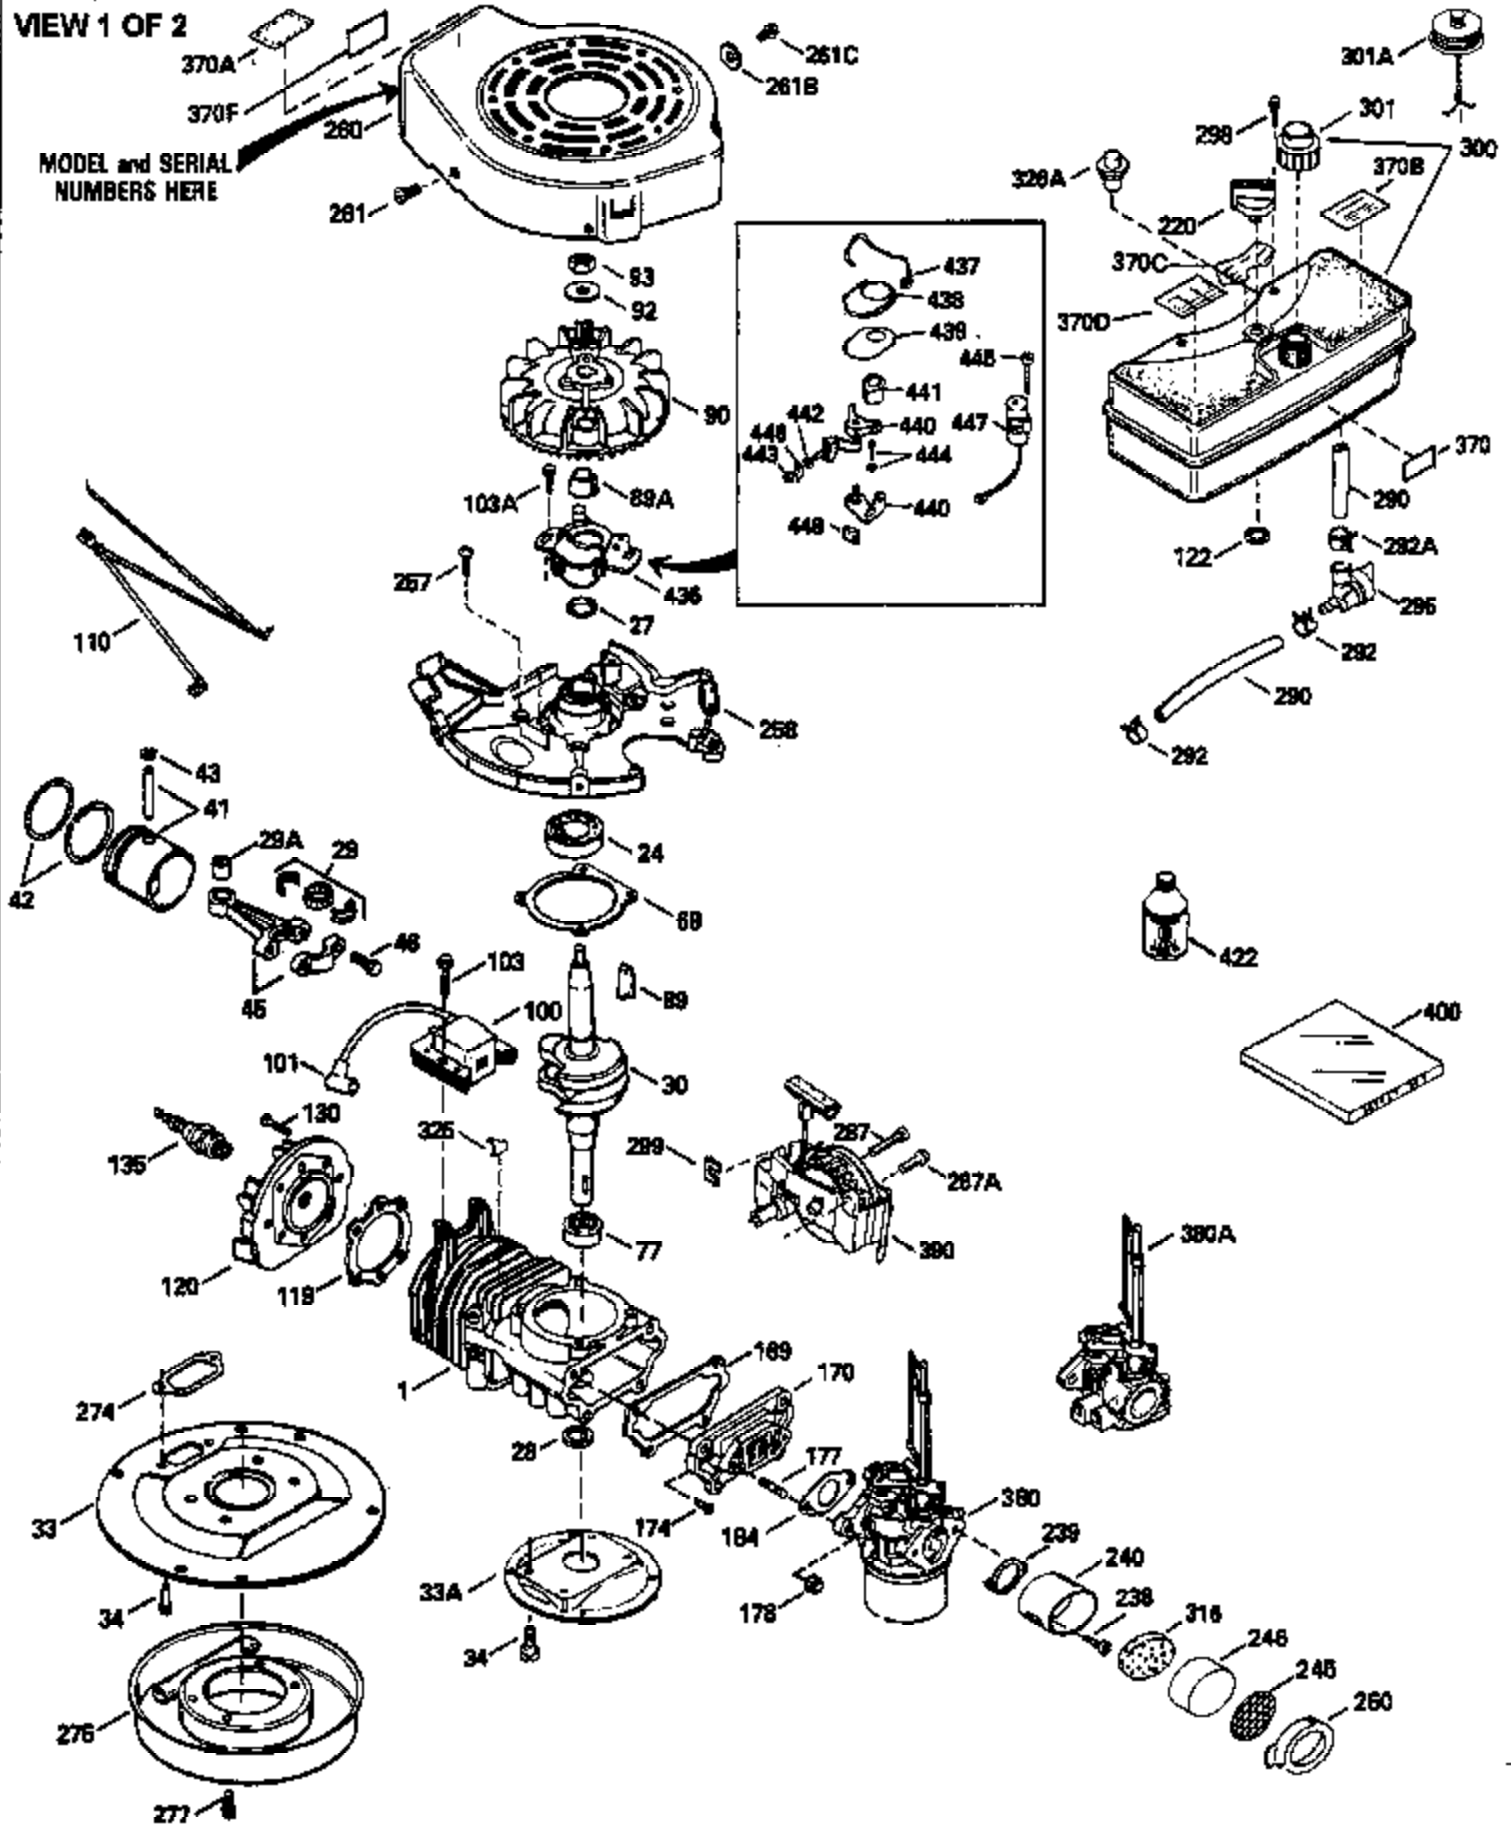

ILLUSTRATION SHOWS TYPICAL PARTS ONLY. ORDER BY PART NUMBER. PARTS NOT LISTED ARE SUPPLIED BY OEM.

VIEW 1 OF 2

MODEL and SERIAL
NUMBERS HERE

Ref #	Part Number	Qty	Description
	1		Cylinder (Order s/b if replacement is req.)
24	530110		Ball Bearing
27	510319		Oil Seal
28	28427		Oil Seal
29	530151		Needle Bearing & Liner Set (30 Needle s)
29A	530104A		Cartridge Bearing
30	290595		Crankshaft & Rod Ass'y. (Incl. 45)
30	330177		Adapter Plate (8" B.C.)
34	650797		Screw, 5/16-18 x 1/2"
41	310272A		Piston & Pin Ass'y. (.010" OS)
41	310283A		Piston & Pin Ass'y. (Std.)(Incl. 43)
42	310190		Ring Set (Std.)
42	310273		Ring Set (.010" OS)
43	310167		Piston Pin Retaining Ring
45	310263		Connecting Rod Ass'y. (Incl. 29, 29A & 46)
46	650633		Connecting Rod Bolt
69	510292A		* Cylinder Cover Gasket
77	780097		Cartridge Bearing
89A	611032		Adapter Sleeve
90	611046A		Flywheel
92	650815		Belleville Washer
93	650390		Flywheel Nut
100	34443A		Solid State Ignition (Incl. 101)
100	730207		Magneto to Solid State Conversion Kit (Includes solid state module, solid state flywheel key, and instructions.)(Use as required on external ignition engines only.)
101	610118		Spark Plug Cover
103	650814		Screw, Torx T-15, 10-24 x 1"
110	611031		Ground Wire
119	510274A		* Cylinder Head Gasket
120	250240B		Cylinder Head
122	570641		Retaining Ring
130	650477		Screw, Torx T-30, 1/4-20 x 3/4"
135	33636		Resistor Spark Plug
169	510323A		* Cover Plate Gasket
170	470152A		Reed & Cover Plate (Incl. 178)
174	650579		Screw, Torx T-25, 10-24 x 1/2"
178	650456		Nut, 1/4-20
184	510110A		* Carburetor Gasket
220	570640		Control Knob
257	650561		Screw, 1/4-20 x 5/8"
258	350408		Blower Housing Base (Incl. 27)
260	350403		Blower Housing
261	650958		Screw, 1/4-20 x 7/16"
261B	650854		Washer
274	510314		Exhaust Gasket
275	390300		Muffler
277	650911		Screw, Torx T-30, 1/4-20 x 5/8"
287A	650561		Screw, 1/4-20 x 5/8"
287	30646		Screw, 1/4-20 x 1-3/8"
290	29774		Fuel Line
292	26460		Fuel Line Clamp
298	650803		Screw, 10-32 x 7/8"
300	410241		Fuel Tank (Incl. 301)
301	410238		Fuel Cap
370D	550212		Fuel Mix Decal
370B	550213		Warning Decal