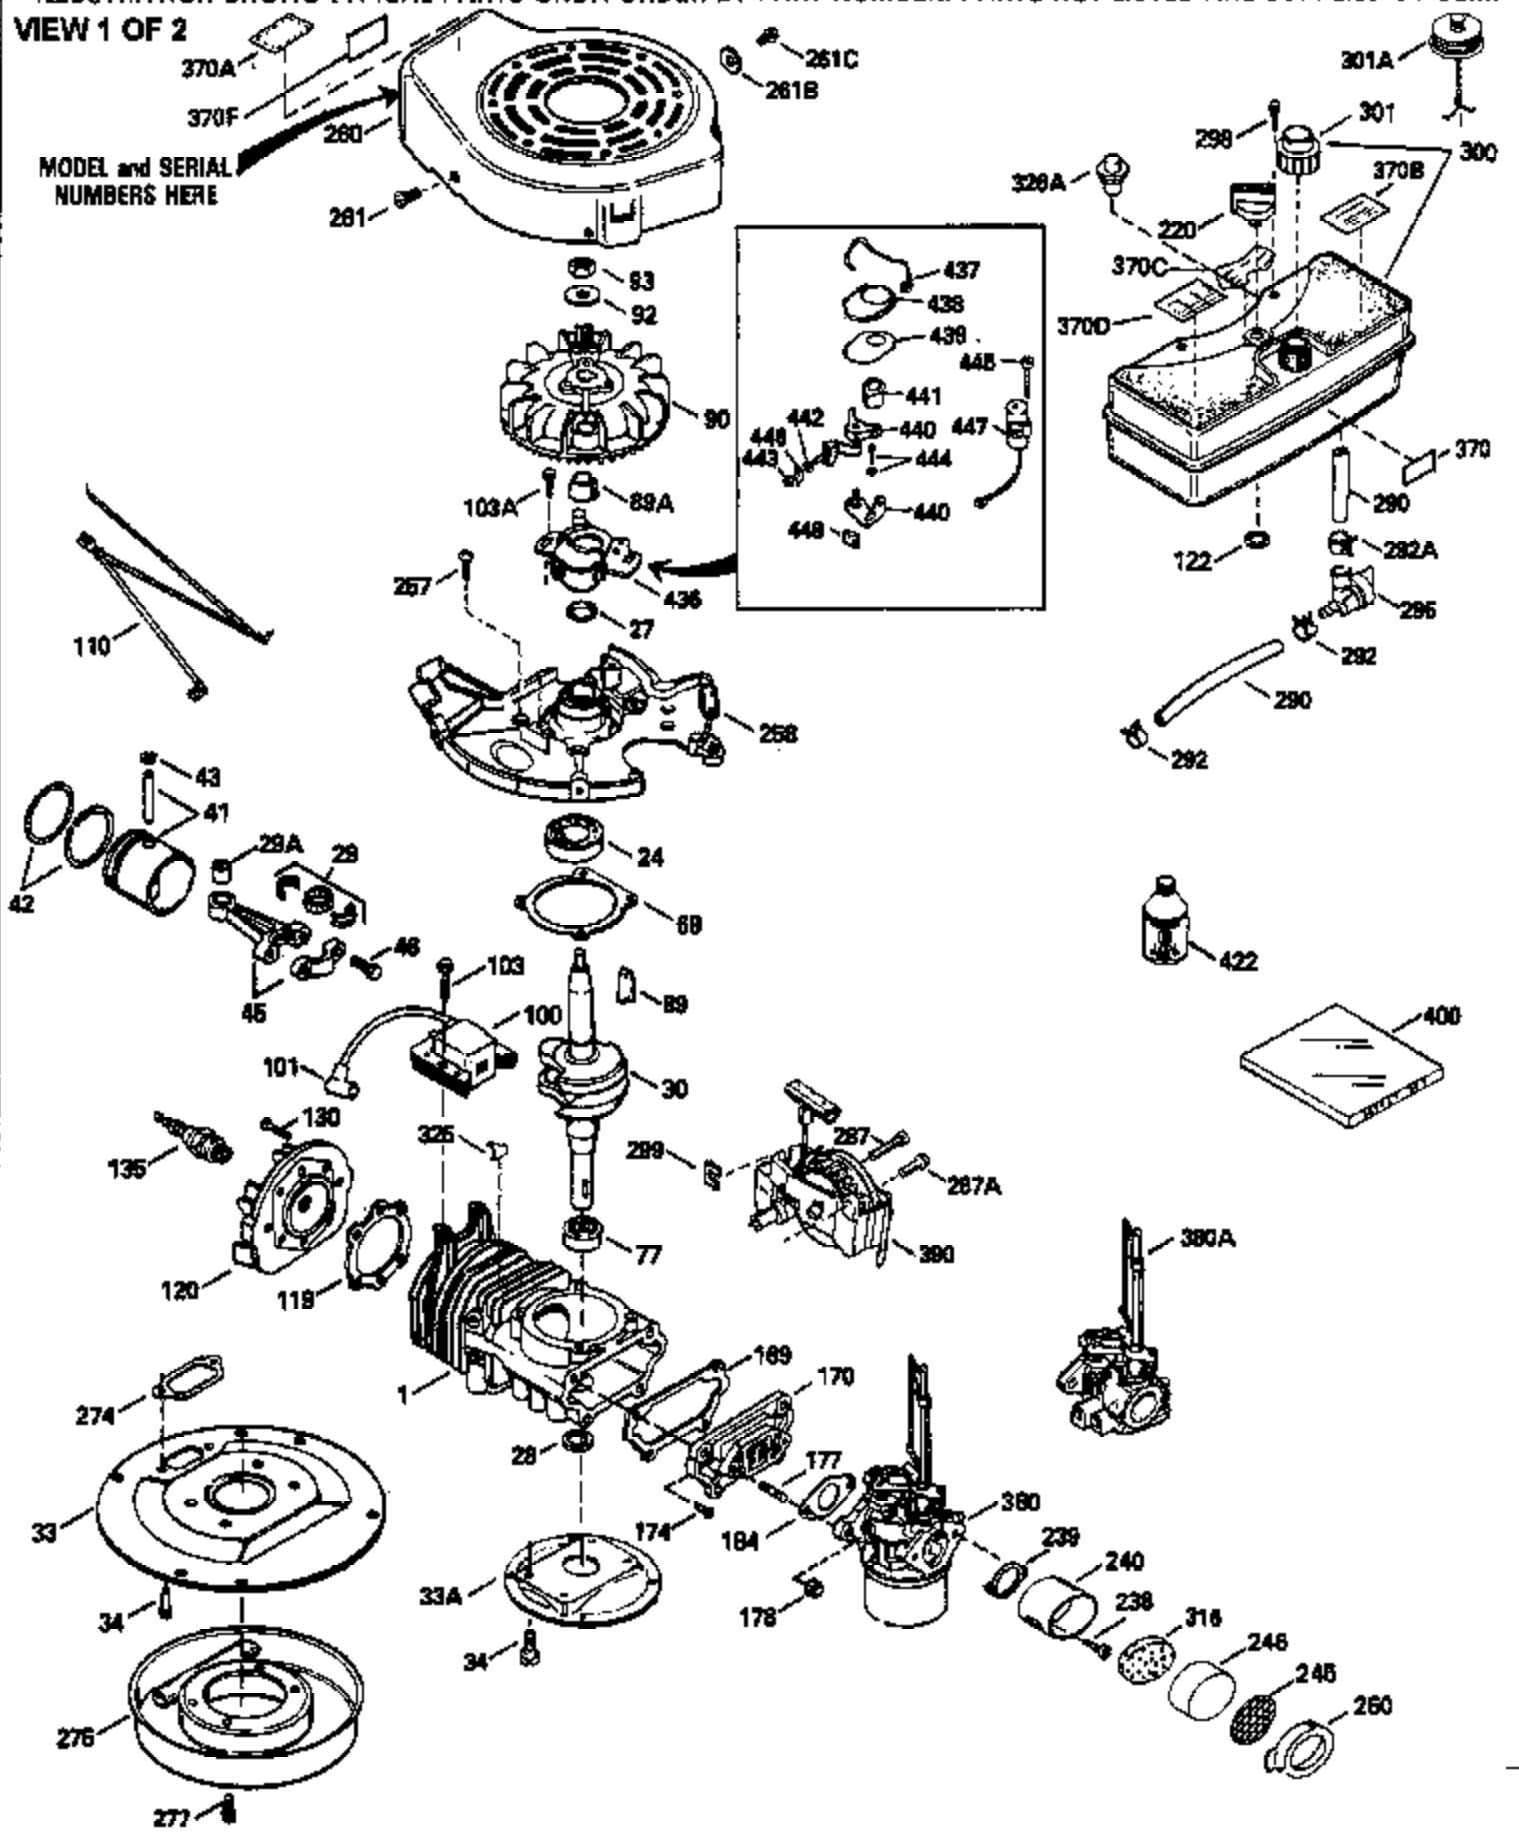

ILLUSTRATION SHOWS TYPICAL PARTS ONLY. ORDER BY PART NUMBER. PARTS NOT LISTED ARE SUPPLIED BY OEM.

VIEW 1 OF 2

MODEL and SERIAL
NUMBERS HERE

Ref #	Part Number	Qty	Description
	1		Cylinder (Order s/b if replacement is req.)
24	530110		Ball Bearing
27	510319		Oil Seal
28	28427		Oil Seal
29	530150		Needle Bearing & Liner Set (37 Needle s)
29A	530104A		Cartridge Bearing
30	290546		Crankshaft
30	330177		Adapter Plate (8" B.C.)
34	650797		Screw, 5/16-18 x 1/2"
41	310272A		Piston & Pin Ass'y. (.010" OS)
41	310283A		Piston & Pin Ass'y. (Std.)(Incl. 43)
42	310190		Ring Set (Std.)
42	310273		Ring Set (.010" OS)
43	310167		Piston Pin Retaining Ring
45	310235B		Connecting Rod Ass'y. (Incl. 29, 29A & 46)
46	650633		Connecting Rod Bolt
69	510292A		* Cylinder Cover Gasket
77	780097		Cartridge Bearing
89A	611032		Adapter Sleeve
90	611046A		Flywheel
92	650815		Belleville Washer
93	650390		Flywheel Nut
100	34443A		Solid State Ignition (Incl. 101)
100	730207		Magneto to Solid State Conversion Kit (Includes solid state module, solid state flywheel key, and instructions.)(Use as required on external ignition engines only.)
101	610118		Spark Plug Cover
103	650814		Screw, Torx T-15, 10-24 x 1"
110	611099		Ground Wire
119	510274A		* Cylinder Head Gasket
120	250240B		Cylinder Head
122	570641		Retaining Ring
130	650477		Screw, Torx T-30, 1/4-20 x 3/4"
135	33636		Resistor Spark Plug
169	510323A		* Cover Plate Gasket
170	470152A		Reed & Cover Plate (Incl. 178)
174	650579		Screw, Torx T-25, 10-24 x 1/2"
178	650456		Nut, 1/4-20
184	510110A		* Carburetor Gasket
220	570640		Control Knob
239	510206A		Air Cleaner Gasket
240	450232		Air Cleaner Body
245	450205		Air Cleaner Element
246	450215		Air Cleaner Filter
250	450216		Air Cleaner Cover
257	650911		Screw, Torx T-30, 1/4-20 x 5/8"
258	350408		Blower Housing Base (Incl. 27)
260	350403		Blower Housing
261	650958		Screw, 114-20 x 7/16"
261B	650854		Washer
274	510314		Exhaust Gasket
275	390300		Muffler
277	650911		Screw, Torx T-30, 1/4-20 x 5/8"
287A	650911		Screw, Torx T-30, 1/4-20 x 5/8"
287	30646		Screw, 1/4-20 x 1-3/8"
290	29774		Fuel Line
292	26460		Fuel Line Clamp