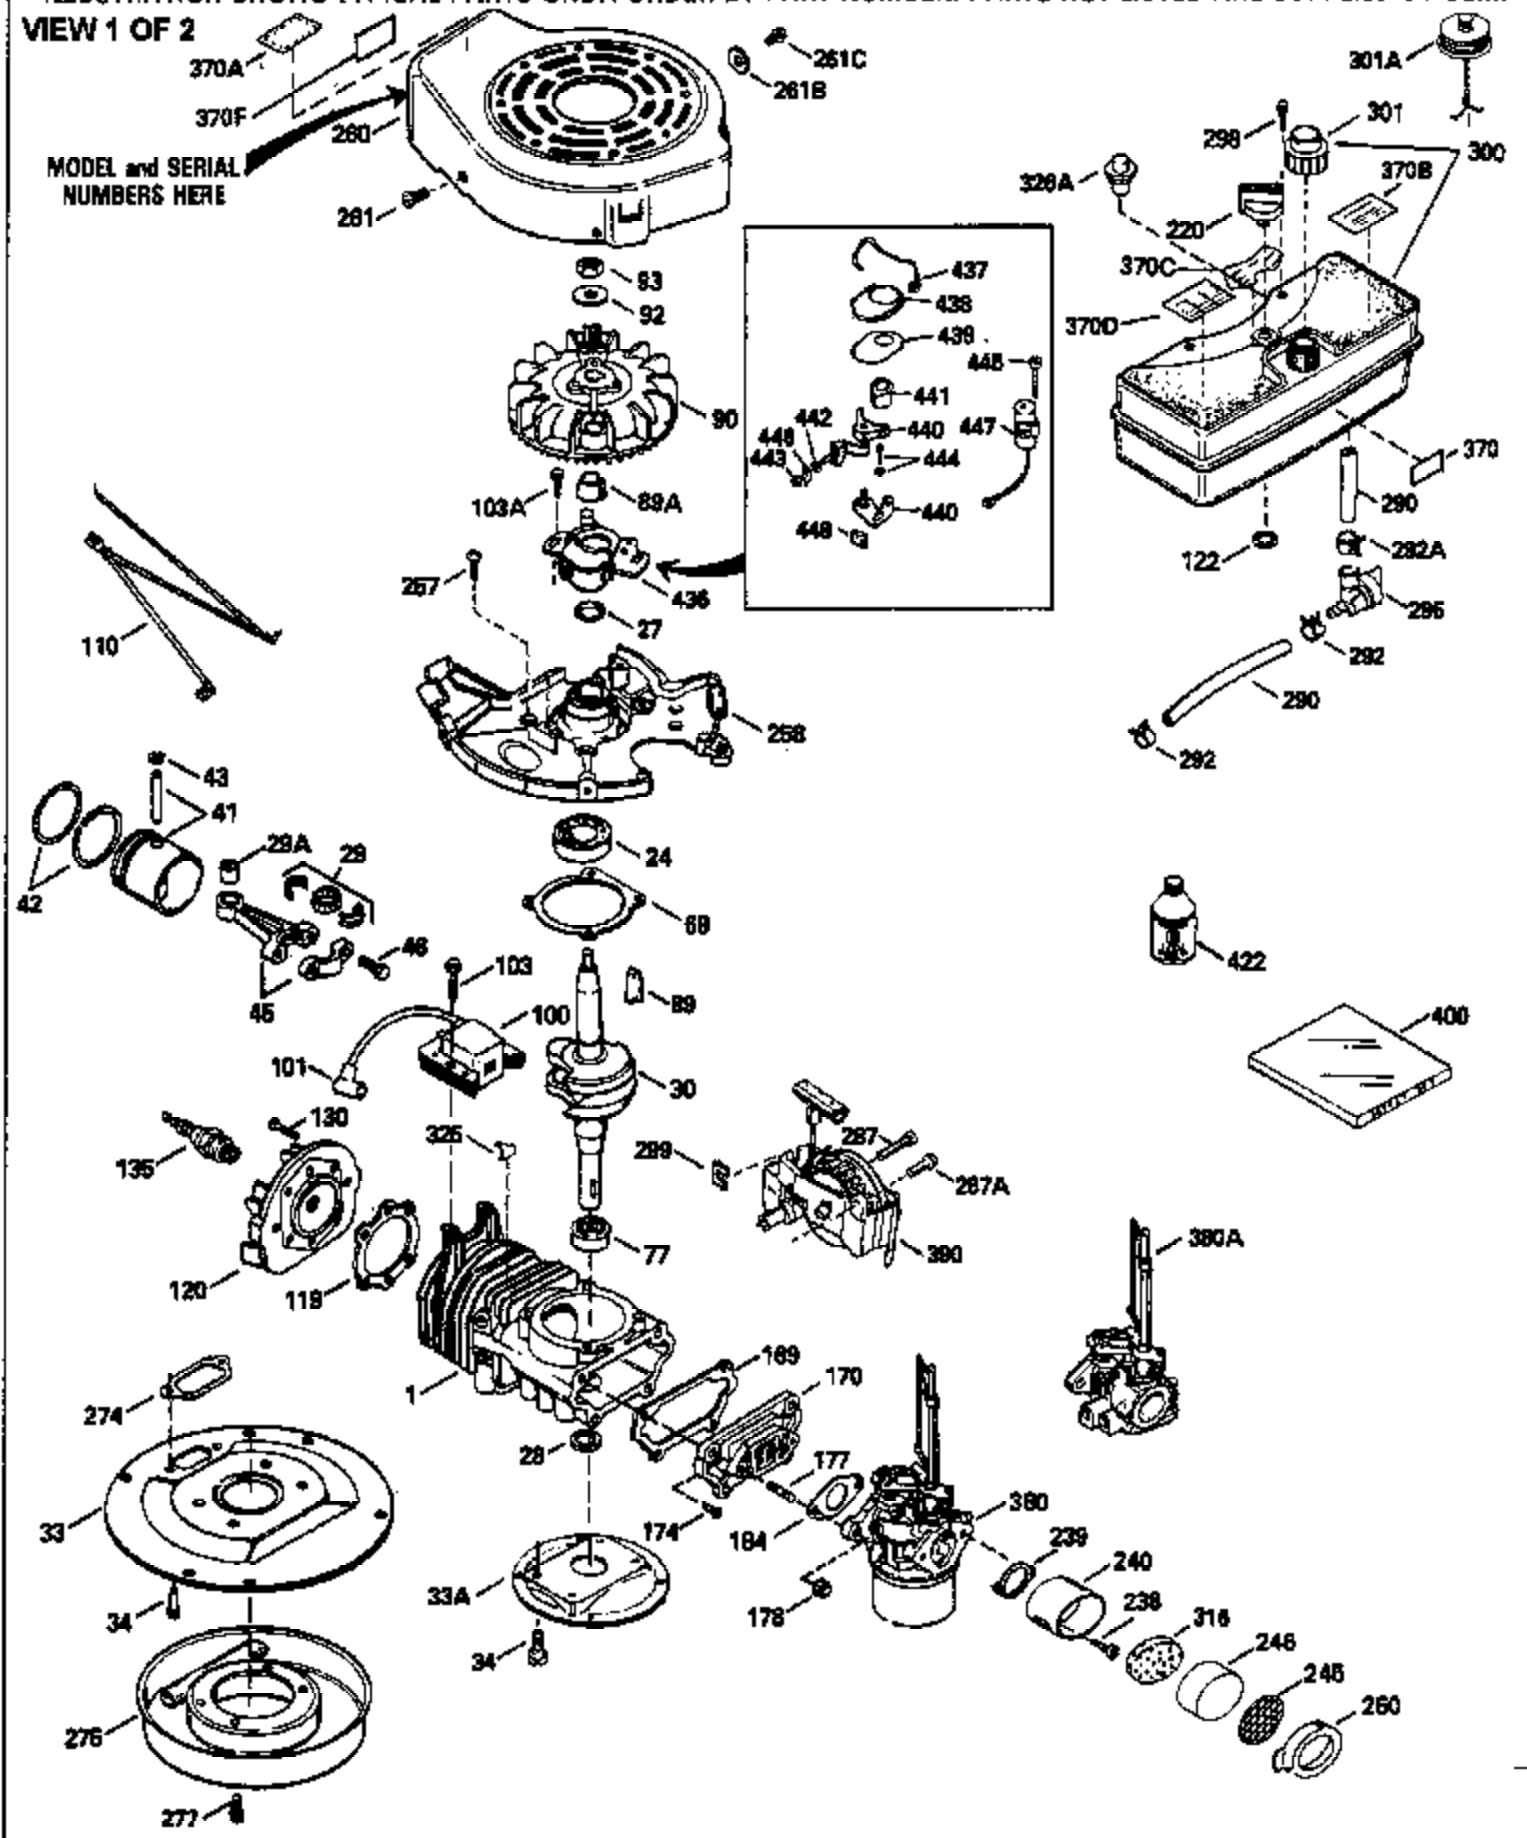

ILLUSTRATION SHOWS TYPICAL PARTS ONLY. ORDER BY PART NUMBER. PARTS NOT LISTED ARE SUPPLIED BY OEM.

VIEW 1 OF 2

MODEL and SERIAL
NUMBERS HERE

Ref #	Part Number	Qty	Description
	1		Cylinder (Order s/b if replacement is req.)
24	530110		Ball Bearing
27	510319		Oil Seal
28	28427		Oil Seal
29	530150		Needle Bearing & Liner Set (37 Needle s)
29A	530104A		Cartridge Bearing
30	290555		Crankshaft
30	330177		Adapter Plate (8" B.C.)
34	650797		Screw, 5/16-18 x 1/2"
41	310272A		Piston & Pin Ass'y. (.010" OS)
41	310283A		Piston & Pin Ass'y. (Std.)(Incl. 43)
42	310190		Ring Set (Std.)
42	310273		Ring Set (.010" OS)
43	310167		Piston Pin Retaining Ring
45	310235B		Connecting Rod Ass'y. (Incl. 29, 29A & 46)
46	650633		Connecting Rod Bolt
69	510292A		* Cylinder Cover Gasket
77	780097		Cartridge Bearing
89A	611032		Adapter Sleeve
90	611046A		Flywheel
92	650815		Belleville Washer
93	650390		Flywheel Nut
100	34443A		Solid State Ignition (Incl. 101)
100	730207		Magneto to Solid State Conversion Kit (Includes solid state module, solid state flywheel key, and instructions.)(Use as required on external ignition engines only.)
101	610118		Spark Plug Cover
103	650814		Screw, Torx T-15, 10-24 x 1"
110	611031		Ground Wire
119	510274A		* Cylinder Head Gasket
120	250240B		Cylinder Head
122	570641		Retaining Ring
130	650477		Screw, Torx T-30, 1/4-20 x 3/4"
135	33636		Resistor Spark Plug
169	510323A		* Cover Plate Gasket
170	470152A		Reed & Cover Plate (Incl. 178)
174	650579		Screw, Torx T-25, 10-24 x 1/2"
178	650456		Nut, 1/4-20
184	510110A		* Carburetor Gasket
220	570640		Control Knob
257	650911		Screw, Torx T-30, 1/4-20 x 5/8"
258	350408		Blower Housing Base (Incl. 27)
260	350403		Blower Housing
261	650958		Screw, 114-20 x 7/16"
261B	650854		Washer
274	510314		Exhaust Gasket
275	390300		Muffler
277	650911		Screw, Torx T-30, 1/4-20 x 5/8"
287A	650911		Screw, Torx T-30, 1/4-20 x 5/8"
287	30646		Screw, 1/4-20 x 1-3/8"
290	29774		Fuel Line
292	26460		Fuel Line Clamp
298	650803		Screw, 10-32 x 7/8"
300	410241		Fuel Tank (Incl. 301)
301	410238		Fuel Cap
370D	550212		Fuel Mix Decal
370B	550213		Warning Decal