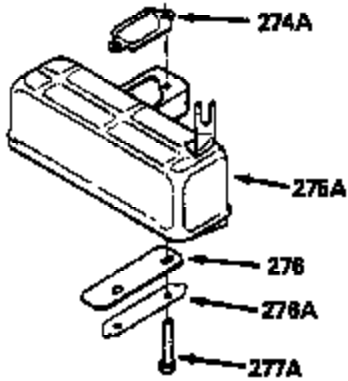

ILLUSTRATION SHOWS TYPICAL PARTS ONLY. ORDER BY PART NUMBER. PARTS NOT LISTED ARE SUPPLIED BY OEM.

VIEW 2 OF 2

Ref #	Part Number	Qty	Description
	92 650815		Belleville Washer
	93 650390		Flywheel Nut
189A	650911		Screw, Torx T-30, 1/4-20 x 5/8" (As r eq.)
230	34338		Air Cleaner Gasket
238A	650806		Screw, 10-32 x 5/8"
240A	450234		Air Cleaner Body
245A	450236		Air Cleaner Element
248	33008		Air Cleaner Tube
250A	33007		Air Cleaner Cover
261B	650854		Washer
316A	450235		Mesh Screen
326	450237		Button Plug