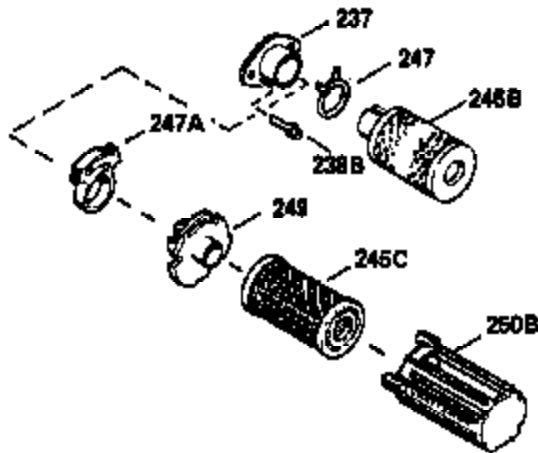

ILLUSTRATION SHOWS TYPICAL PARTS ONLY. ORDER BY PART NUMBER. PARTS NOT LISTED ARE SUPPLIED BY OEM.

VIEW 2 OF 2

Ref #	Part Number	Qty	Description
	92 650815		Belleville Washer
	93 650390		Flywheel Nut
189A	650911		Screw, Torx T-30, 1/4-20 x 5/8" (As r eq.)
230	34338		Air Cleaner Gasket
238A	650806		Screw, 10-32 x 5/8"
240A	450234		Air Cleaner Body
245A	450236		Air Cleaner Element
248	33008		Air Cleaner Tube
250A	33007		Air Cleaner Cover
261B	650854		Washer
316A	450235		Mesh Screen
326	450237		Button Plug