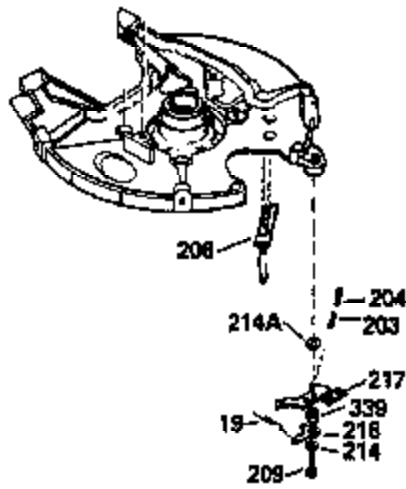

ILLUSTRATION SHOWS TYPICAL PARTS ONLY. ORDER BY PART NUMBER. PARTS NOT LISTED ARE SUPPLIED BY OEM.

VIEW 2 OF 2

Ref #	Part Number	Qty	Description
	92 650815		Belleville Washer
	93 650390		Flywheel Nut
189A	650911		Screw, Torx T-30, 1/4-20 x 5/8" (As r eq.)
230	34338		Air Cleaner Gasket
238A	650806		Screw, 10-32 x 5/8"
240A	450234		Air Cleaner Body
245A	450236		Air Cleaner Element
248	33008		Air Cleaner Tube
250A	33007		Air Cleaner Cover
261B	650854		Washer
316A	450235		Mesh Screen
326	450237		Button Plug