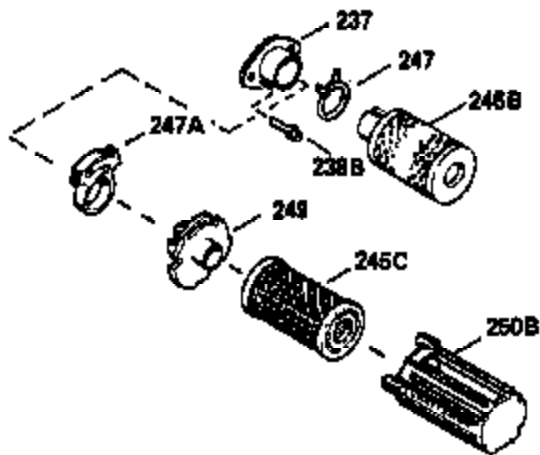

ILLUSTRATION SHOWS TYPICAL PARTS ONLY. ORDER BY PART NUMBER. PARTS NOT LISTED ARE SUPPLIED BY OEM.

VIEW 2 OF 2

Ref #	Part Number	Qty	Description
	92 650815		Belleville Washer
	93 650390		Flywheel Nut
189A	650911		Screw, Torx T-30, 1/4-20 x 5/8" (As r eq.)
	230 34338		Air Cleaner Gasket
238A	650806		Screw, 10-32 x 5/8"
240A	450234		Air Cleaner Body
245A	450236		Air Cleaner Element
	248 33008		Air Cleaner Tube
250A	33007		Air Cleaner Cover
261B	650854		Washer
316A	450235		Mesh Screen
	326 450237		Button Plug