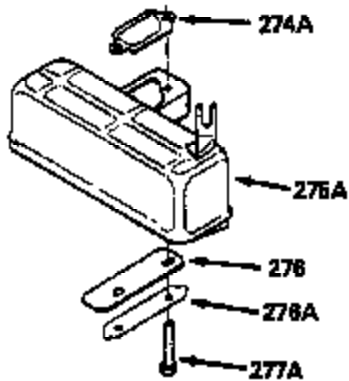

ILLUSTRATION SHOWS TYPICAL PARTS ONLY. ORDER BY PART NUMBER. PARTS NOT LISTED ARE SUPPLIED BY OEM.

VIEW 2 OF 2

Ref #	Part Number	Qty	Description
	92 650815		Belleville Washer
	93 650390		Flywheel Nut
189A	650911		Screw, Torx T-30, 1/4-20 x 5/8" (As r eq.)
	230 34338		Air Cleaner Gasket
238A	650806		Screw, 10-32 x 5/8"
240A	450234		Air Cleaner Body
245A	450236		Air Cleaner Element
	248 33008		Air Cleaner Tube
250A	33007		Air Cleaner Cover
261B	650854		Washer
316A	450235		Mesh Screen
	326 450237		Button Plug