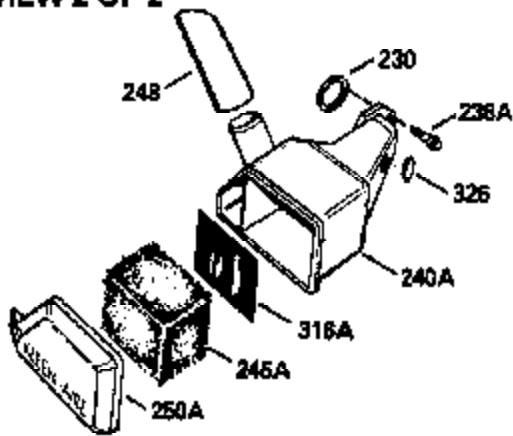

ILLUSTRATION SHOWS TYPICAL PARTS ONLY. ORDER BY PART NUMBER. PARTS NOT LISTED ARE SUPPLIED BY OEM.

VIEW 2 OF 2

Ref #	Part Number	Qty	Description
	92 650815		Belleville Washer
	93 650390		Flywheel Nut
189A	650911		Screw, Torx T-30, 1/4-20 x 5/8" (As r eq.)
	230 34338		Air Cleaner Gasket
238A	650806		Screw, 10-32 x 5/8"
240A	450234		Air Cleaner Body
245A	450236		Air Cleaner Element
	248 33008		Air Cleaner Tube
250A	33007		Air Cleaner Cover
261B	650854		Washer
316A	450235		Mesh Screen
	326 450237		Button Plug