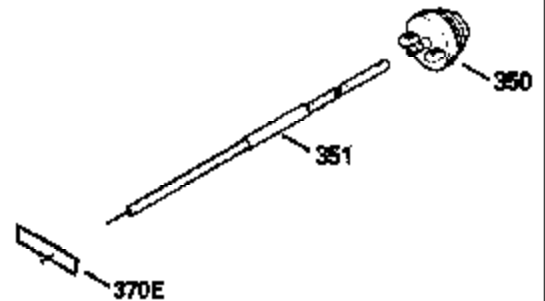

ILLUSTRATION SHOWS TYPICAL PARTS ONLY. ORDER BY PART NUMBER. PARTS NOT LISTED ARE SUPPLIED BY OEM.

VIEW 2 OF 2

Ref #	Part Number	Qty	Description
	92 650815		Belleville Washer
	93 650390		Flywheel Nut
189A	650911		Screw, Torx T-30, 1/4-20 x 5/8" (As r eq.)
	230 34338		Air Cleaner Gasket
238A	650806		Screw, 10-32 x 5/8"
240A	450234		Air Cleaner Body
245A	450236		Air Cleaner Element
	248 33008		Air Cleaner Tube
250A	33007		Air Cleaner Cover
261B	650854		Washer
316A	450235		Mesh Screen
	326 450237		Button Plug