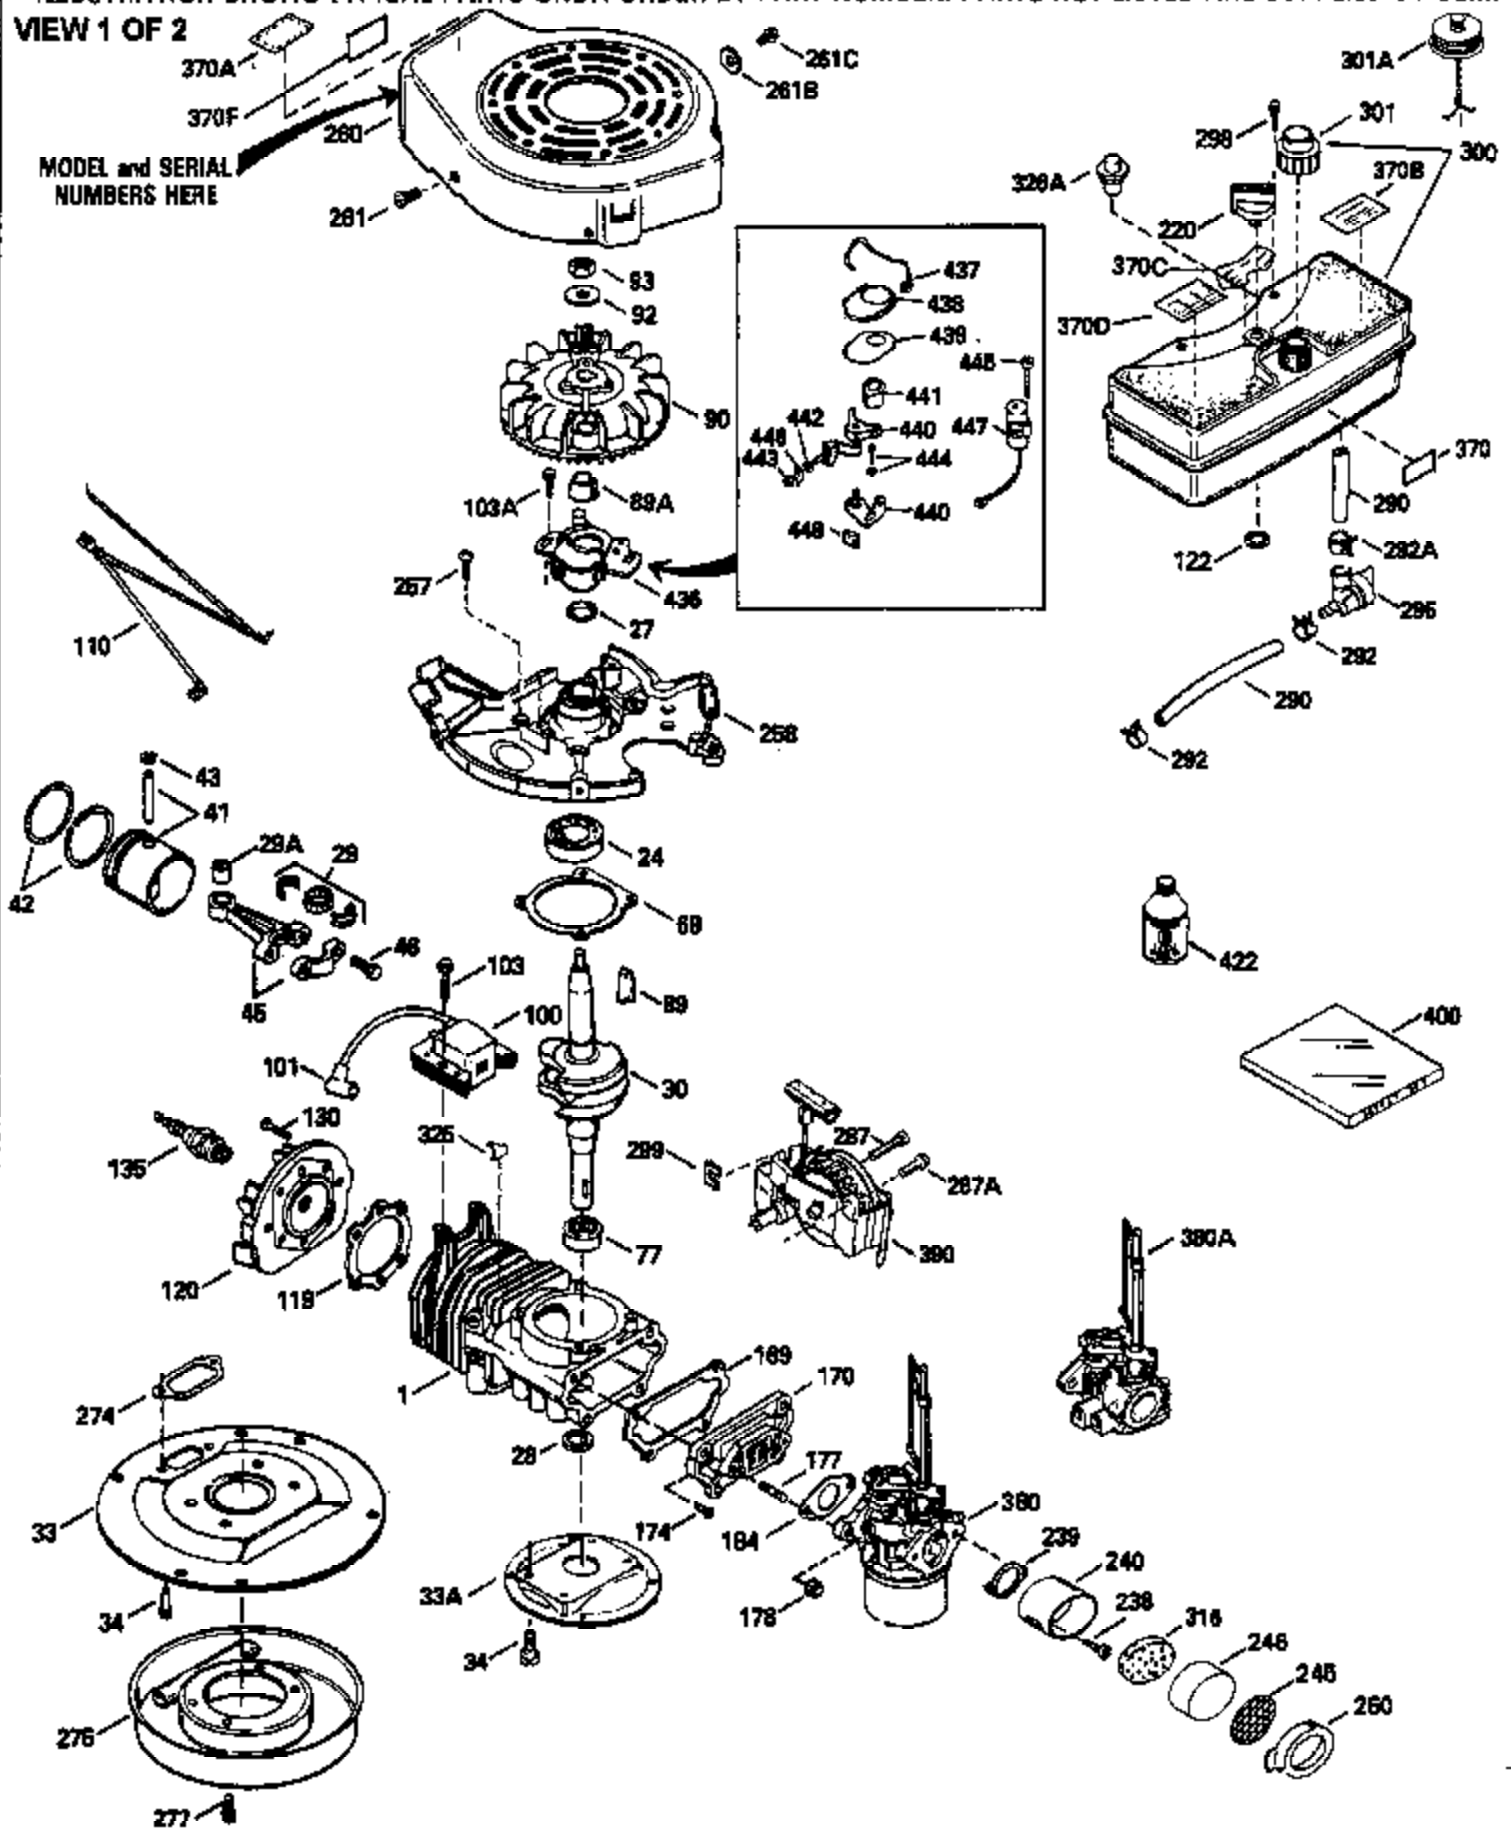

ILLUSTRATION SHOWS TYPICAL PARTS ONLY. ORDER BY PART NUMBER. PARTS NOT LISTED ARE SUPPLIED BY OEM.

VIEW 1 OF 2

MODEL and SERIAL
NUMBERS HERE

Ref #	Part Number	Qty	Description
	1		Cylinder (Order s/b if replacement is req.)
24	530110		Ball Bearing
27	510319		Oil Seal
28	28427		Oil Seal
29	530150		Needle Bearing & Liner Set (37 Needle s)
29A	530104A		Cartridge Bearing
30	290553		Crankshaft
30	330177		Adapter Plate (8" B.C.)
34	650797		Screw, 5/16-18 x 1/2"
41	310272A		Piston & Pin Ass'y. (.010" OS)
41	310283A		Piston & Pin Ass'y. (Std.)(Incl. 43)
42	310190		Ring Set (Std.)
42	310273		Ring Set (.010" OS)
43	310167		Piston Pin Retaining Ring
45	310235B		Connecting Rod Ass'y. (Incl. 29, 29A & 46)
46	650633		Connecting Rod Bolt
69	510292A		* Cylinder Cover Gasket
77	780097		Cartridge Bearing
89A	611032		Adapter Sleeve
90	611046A		Flywheel
92	650815		Belleville Washer
93	650390		Flywheel Nut
100	34443A		Solid State Ignition (Incl. 101)
100	730207		Magneto to Solid State Conversion Kit (Includes solid state module, solid state flywheel key, and instructions.)(Use as required on external ignition engines only.)
101	610118		Spark Plug Cover
103	650814		Screw, Torx T-15, 10-24 x 1"
110	611031		Ground Wire
119	510274A		* Cylinder Head Gasket
120	250240B		Cylinder Head
122	570641		Retaining Ring
130	650477		Screw, Torx T-30, 1/4-20 x 3/4"
135	33636		Resistor Spark Plug
169	510323A		* Cover Plate Gasket
170	470152A		Reed & Cover Plate (Incl. 178)
174	650579		Screw, Torx T-25, 10-24 x 1/2"
178	650456		Nut, 1/4-20
184	510110A		* Carburetor Gasket
220	570640		Control Knob
257	650911		Screw, Torx T-30, 1/4-20 x 5/8"
258	350408		Blower Housing Base (Incl. 27)
260	350403		Blower Housing
261	650958		Screw, 114-20 x 7/16"
261B	650854		Washer
274	510314		Exhaust Gasket
275	390300		Muffler
277	650911		Screw, Torx T-30, 1/4-20 x 5/8"
287A	650911		Screw, Torx T-30, 1/4-20 x 5/8"
287	30646		Screw, 1/4-20 x 1-3/8"
290	29774		Fuel Line
292	26460		Fuel Line Clamp
298	650803		Screw, 10-32 x 7/8"
300	410241		Fuel Tank (Incl. 301)
301	410238		Fuel Cap
370D	550212		Fuel Mix Decal
370B	550213		Warning Decal