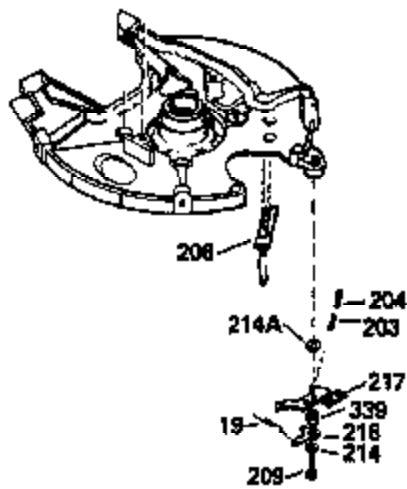

ILLUSTRATION SHOWS TYPICAL PARTS ONLY. ORDER BY PART NUMBER. PARTS NOT LISTED ARE SUPPLIED BY OEM.

VIEW 2 OF 2

Ref #	Part Number	Qty	Description
	92 650815		Belleville Washer
	93 650390		Flywheel Nut
189A	650911		Screw, Torx T-30, 1/4-20 x 5/8" (As r eq.)
	230 34338		Air Cleaner Gasket
238A	650806		Screw, 10-32 x 5/8"
240A	450234		Air Cleaner Body
245A	450236		Air Cleaner Element
	248 33008		Air Cleaner Tube
250A	33007		Air Cleaner Cover
261B	650854		Washer
316A	450235		Mesh Screen
	326 450237		Button Plug