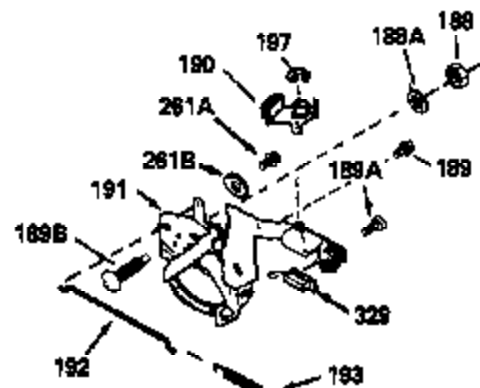

ILLUSTRATION SHOWS TYPICAL PARTS ONLY. ORDER BY PART NUMBER. PARTS NOT LISTED ARE SUPPLIED BY OEM.

VIEW 2 OF 2

Ref #	Part Number	Qty	Description
	92 650815		Belleville Washer
	93 650390		Flywheel Nut
189A	650911		Screw, Torx T-30, 1/4-20 x 5/8" (As r eq.)
	230 34338		Air Cleaner Gasket
238A	650806		Screw, 10-32 x 5/8"
240A	450234		Air Cleaner Body
245A	450236		Air Cleaner Element
	248 33008		Air Cleaner Tube
250A	33007		Air Cleaner Cover
261B	650854		Washer
316A	450235		Mesh Screen
	326 450237		Button Plug