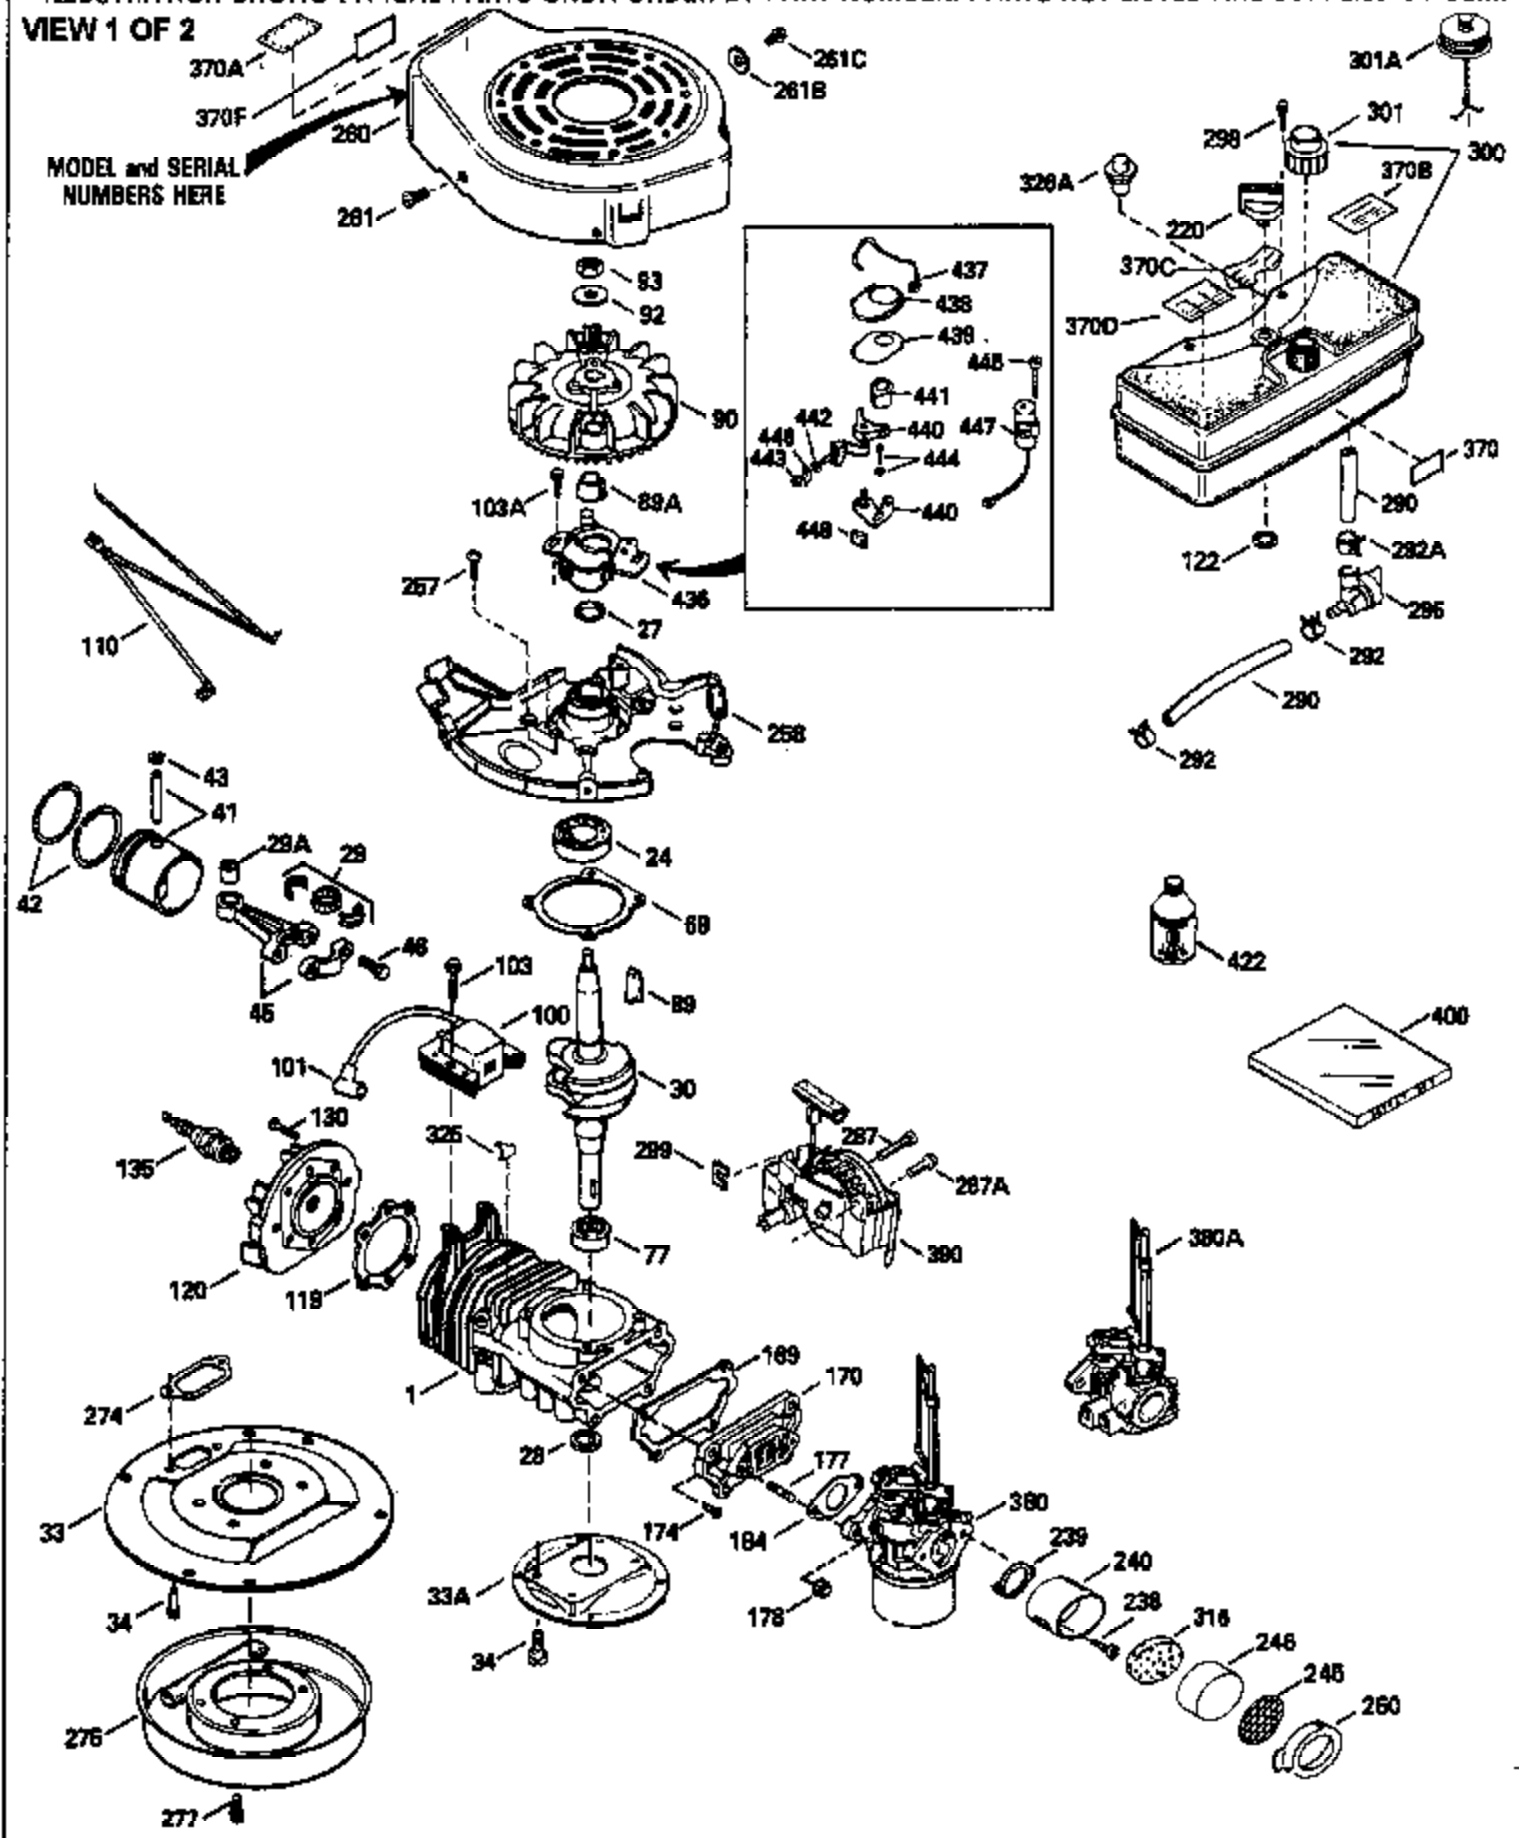

ILLUSTRATION SHOWS TYPICAL PARTS ONLY. ORDER BY PART NUMBER. PARTS NOT LISTED ARE SUPPLIED BY OEM.

VIEW 1 OF 2

MODEL and SERIAL
NUMBERS HERE

Ref #	Part Number	Qty	Description
	1		Cylinder (Order s/b if replacement is req.)
24	530110		Ball Bearing
27	510319		Oil Seal
28	28427		Oil Seal
29	530150		Needle Bearing & Liner Set (37 Needle s)
29A	530104A		Cartridge Bearing
30	290553		Crankshaft
30	330177		Adapter Plate (8" B.C.)
34	650797		Screw, 5/16-18 x 1/2"
41	310272A		Piston & Pin Ass'y. (.010" OS)
41	310283A		Piston & Pin Ass'y. (Std.)(Incl. 43)
42	310190		Ring Set (Std.)
42	310273		Ring Set (.010" OS)
43	310167		Piston Pin Retaining Ring
45	310235B		Connecting Rod Ass'y. (Incl. 29, 29A & 46)
46	650633		Connecting Rod Bolt
69	510292A		* Cylinder Cover Gasket
77	780097		Cartridge Bearing
89A	611032		Adapter Sleeve
90	611046A		Flywheel
92	650815		Belleville Washer
93	650390		Flywheel Nut
100	34443A		Solid State Ignition (Incl. 101)
100	730207		Magneto to Solid State Conversion Kit (Includes solid state module, solid state flywheel key, and instructions.)(Use as required on external ignition engines only.)
101	610118		Spark Plug Cover
103	650814		Screw, Torx T-15, 10-24 x 1"
110	611031		Ground Wire
119	510274A		* Cylinder Head Gasket
120	250240B		Cylinder Head
122	570641		Retaining Ring
130	650477		Screw, Torx T-30, 1/4-20 x 3/4"
135	33636		Resistor Spark Plug
169	510323A		* Cover Plate Gasket
170	470152A		Reed & Cover Plate (Incl. 178)
174	650579		Screw, Torx T-25, 10-24 x 1/2"
178	29752		Nut & Lock Washer, 1/4-28
184	510110A		* Carburetor Gasket
220	570640		Control Knob
257	650911		Screw, Torx T-30, 1/4-20 x 5/8"
258	350408		Blower Housing Base (Incl. 27)
260	350403		Blower Housing
261B	650854		Washer
261C	650773		Screw, 1/4-20 x 1/2"
261	650958		Screw, 1/4-20 x 7/16"
274	510314		Exhaust Gasket
275	390300		Muffler
277	650911		Screw, Torx T-30, 1/4-20 x 5/8"
287	30646		Screw, 1/4-20 x 1-3/8"
287A	650911		Screw, Torx T-30, 1/4-20 x 5/8"
290	34357		Fuel Line
292	26460		Fuel Line Clamp
298	650803		Screw, 10-32 x 7/8"
300	410241		Fuel Tank (Incl. 301)
301	410238		Fuel Cap
370B	550213		Warning Decal