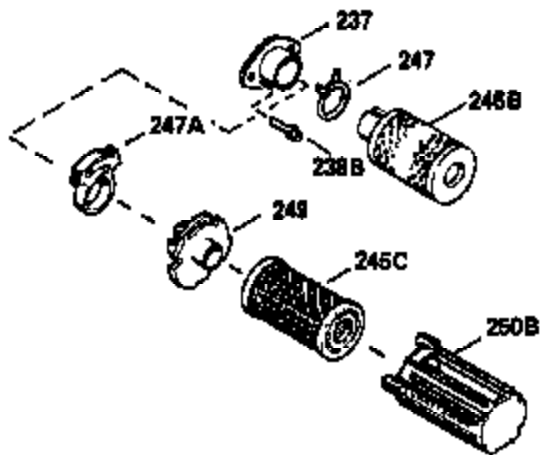

Ref #	Part Number	Qty	Description
370B	550213		Warning Decal
380	632326		Carburetor (Incl. 184) (Refer to Division 5, Section A, page A1-42 or Fiche 23B, Grid F-13 for breakdown)
400	510295A		* Gasket Set (Incl. items marked *)
422	730227A		2-Cycle Oil (8 oz.)

ILLUSTRATION SHOWS TYPICAL PARTS ONLY. ORDER BY PART NUMBER. PARTS NOT LISTED ARE SUPPLIED BY OEM.

VIEW 2 OF 2