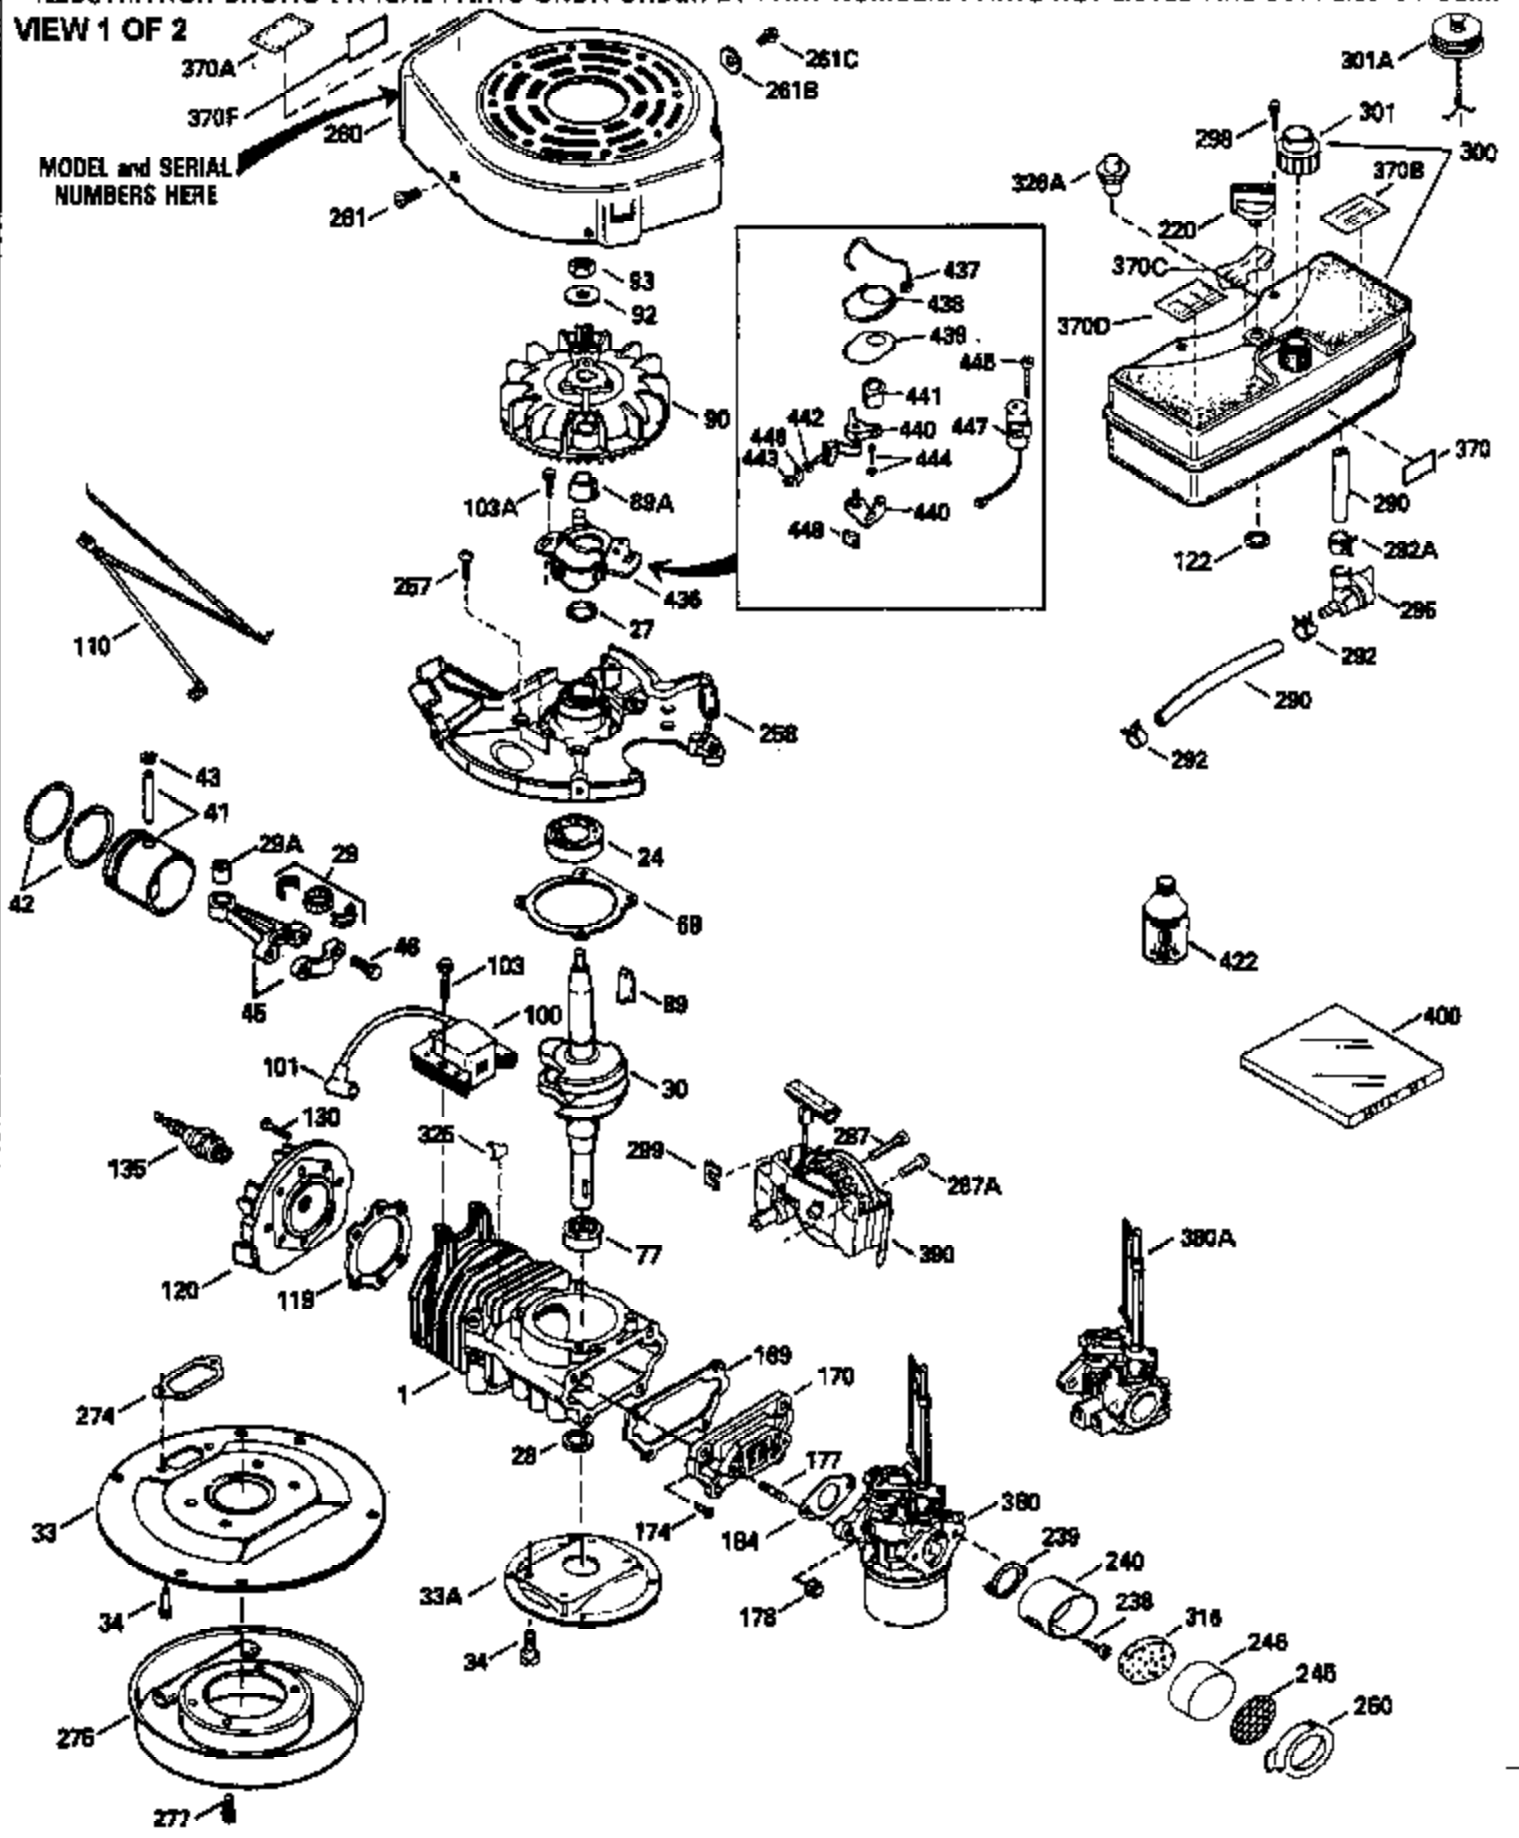

ILLUSTRATION SHOWS TYPICAL PARTS ONLY. ORDER BY PART NUMBER. PARTS NOT LISTED ARE SUPPLIED BY OEM.

VIEW 1 OF 2

MODEL and SERIAL
NUMBERS HERE

Ref #	Part Number	Qty	Description
	1		Cylinder (Order s/b if replacement is req.)
24	530110		Ball Bearing
27	510319		Oil Seal
28	28427		Oil Seal
29A	530104A		Cartridge Bearing
29	530150		Needle Bearing & Liner Set (37 Needle s)
30	290546		Crankshaft
30	330177		Adapter Plate (8" B.C.)
34	650797		Screw, 5/16-18 x 1/2"
41	310272A		Piston & Pin Ass'y. (.010" OS)
41	310283A		Piston & Pin Ass'y. (Std.)(Incl. 43)
42	310190		Ring Set (Std.)
42	310273		Ring Set (.010" OS)
43	310167		Piston Pin Retaining Ring
45	310235B		Connecting Rod Ass'y. (Incl. 29, 29A & 46)
46	650633		Connecting Rod Bolt
69	510292A		* Cylinder Cover Gasket
77	780097		Cartridge Bearing
89A	611032		Adapter Sleeve
90	611112		Flywheel
92	650815		Belleville Washer
93	650390		Flywheel Nut
100	34443A		Solid State Ignition (Incl. 101)
100	730207		Magneto to Solid State Conversion Kit (Includes solid state module, solid state flywheel key, and instructions.)(Use as required on external ignition engines only.)
101	610118		Spark Plug Cover
103	650814		Screw, Torx T-15, 10-24 x 1"
110	611059		Ground Wire
119	510274A		* Cylinder Head Gasket
120	250240B		Cylinder Head
122	570641		Retaining Ring
130	650477		Screw, Torx T-30, 1/4-20 x 3/4"
135	33636		Resistor Spark Plug
169	510323A		* Cover Plate Gasket
170	470152A		Reed & Cover Plate (Incl. 178)
174	650579		Screw, Torx T-25, 10-24 x 1/2"
178	650456		Nut, 1/4-20
184	510110A		* Carburetor Gasket
192	34966		Brake Control Link
220	570657		Control Knob
257	650911		Screw, Torx T-30, 1/4-20 x 5/8"
258	350427		Blower Housing Base (Incl. 27)
260	350418		Blower Housing
261	650958		Screw, 114-20 x 7/16"
261B	650854		Washer
261C	650773		Screw, 1/4-20 x 1/2"
274	510314		Exhaust Gasket
275	390300		Muffler
277	650911		Screw, Torx T-30, 1/4-20 x 5/8"
290	29774		Fuel Line
292	26460		Fuel Line Clamp
298	650803		Screw, 10-32 x 7/8"
300	410241		Fuel Tank (Incl. 301)
301	410238		Fuel Cap
370D	550212		Fuel Mix Decal
370C	550224		Control Decal