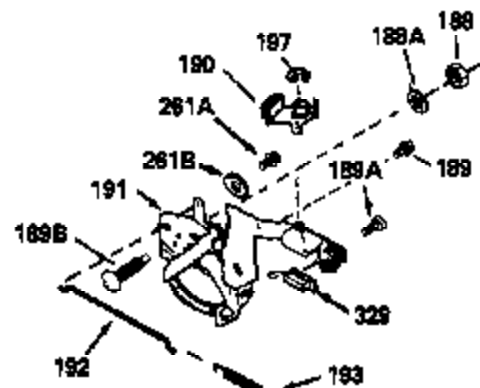

Ref #	Part Number	Qty	Description
370B	550213		Warning Decal
380	632326		Carburetor (Incl. 184) (Refer to Division 5, Section A, page A1-42 or Fiche 23B, Grid F-13 for breakdown)
400	510295A		* Gasket Set (Incl. items marked *)
422	730227A		2-Cycle Oil (8 oz.)

ILLUSTRATION SHOWS TYPICAL PARTS ONLY. ORDER BY PART NUMBER. PARTS NOT LISTED ARE SUPPLIED BY OEM.

VIEW 2 OF 2