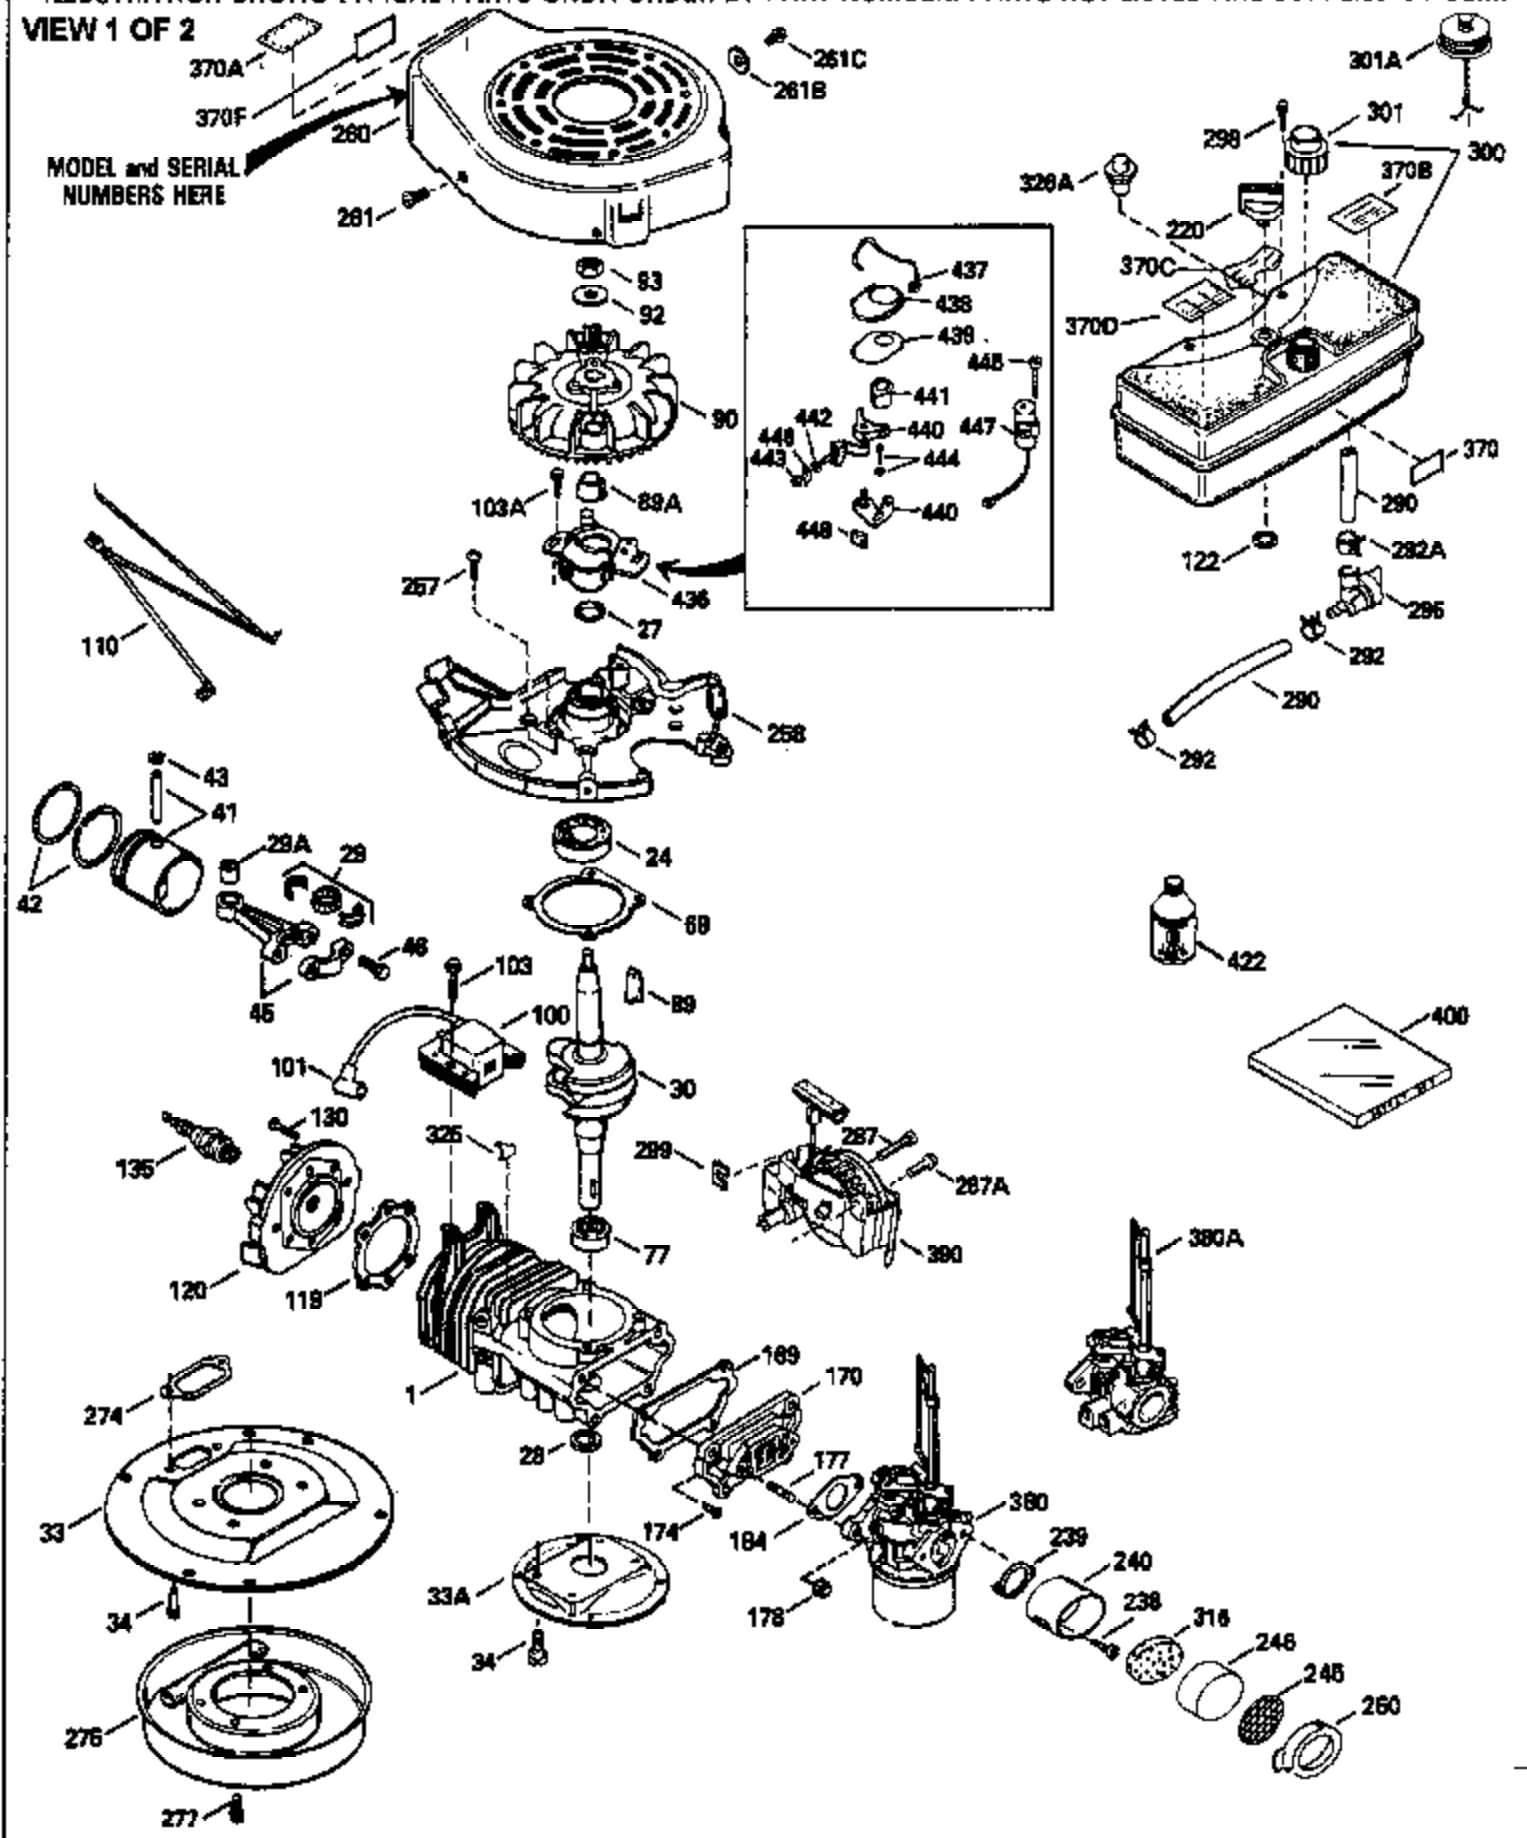

ILLUSTRATION SHOWS TYPICAL PARTS ONLY. ORDER BY PART NUMBER. PARTS NOT LISTED ARE SUPPLIED BY OEM.

VIEW 1 OF 2

MODEL and SERIAL
NUMBERS HERE

Ref #	Part Number	Qty	Description
	1		Cylinder (Order s/b if replacement is req.)
24	530110		Ball Bearing
27	510319		Oil Seal
28	28427		Oil Seal
29A	530104A		Cartridge Bearing
29	530150		Needle Bearing & Liner Set (37 Needle s)
30	290546		Crankshaft
30	330177		Adapter Plate (8" B.C.)
34	650797		Screw, 5/16-18 x 1/2"
41	310272A		Piston & Pin Ass'y. (.010" OS)
41	310283A		Piston & Pin Ass'y. (Std.)(Incl. 43)
42	310190		Ring Set (Std.)
42	310273		Ring Set (.010" OS)
43	310167		Piston Pin Retaining Ring
45	310235B		Connecting Rod Ass'y. (Incl. 29, 29A & 46)
46	650633		Connecting Rod Bolt
69	510292A		* Cylinder Cover Gasket
77	780097		Cartridge Bearing
89A	611032		Adapter Sleeve
90	611112		Flywheel
92	650815		Belleville Washer
93	650390		Flywheel Nut
100	34443A		Solid State Ignition (Incl. 101)
100	730207		Magneto to Solid State Conversion Kit (Includes solid state module, solid state flywheel key, and instructions.)(Use as required on external ignition engines only.)
101	610118		Spark Plug Cover
103	650814		Screw, Torx T-15, 10-24 x 1"
110	611059		Ground Wire
119	510274A		* Cylinder Head Gasket
120	250240B		Cylinder Head
122	570641		Retaining Ring
130	650477		Screw, Torx T-30, 1/4-20 x 3/4"
135	33636		Resistor Spark Plug
169	510323A		* Cover Plate Gasket
170	470152A		Reed & Cover Plate (Incl. 178)
174	650579		Screw, Torx T-25, 10-24 x 1/2"
178	29752		Nut & Lock Washer, 1/4-28
184	510110A		* Carburetor Gasket
192	34966		Brake Control Link
220	570657		Control Knob
257	650911		Screw, Torx T-30, 1/4-20 x 5/8"
258	350427		Blower Housing Base (Incl. 27)
260	350418		Blower Housing
261	650958		Screw, 114-20 x 7/16"
261B	650854		Washer
261C	650773		Screw, 1/4-20 x 1/2"
274	510314		Exhaust Gasket
275	390300		Muffler
277	650911		Screw, Torx T-30, 1/4-20 x 5/8"
290	34357		Fuel Line
292	26460		Fuel Line Clamp
298	650803		Screw, 10-32 x 7/8"
300	410241		Fuel Tank (Incl. 301)
301	410238		Fuel Cap
370A	550223		Name Decal
370B	550213		Warning Decal