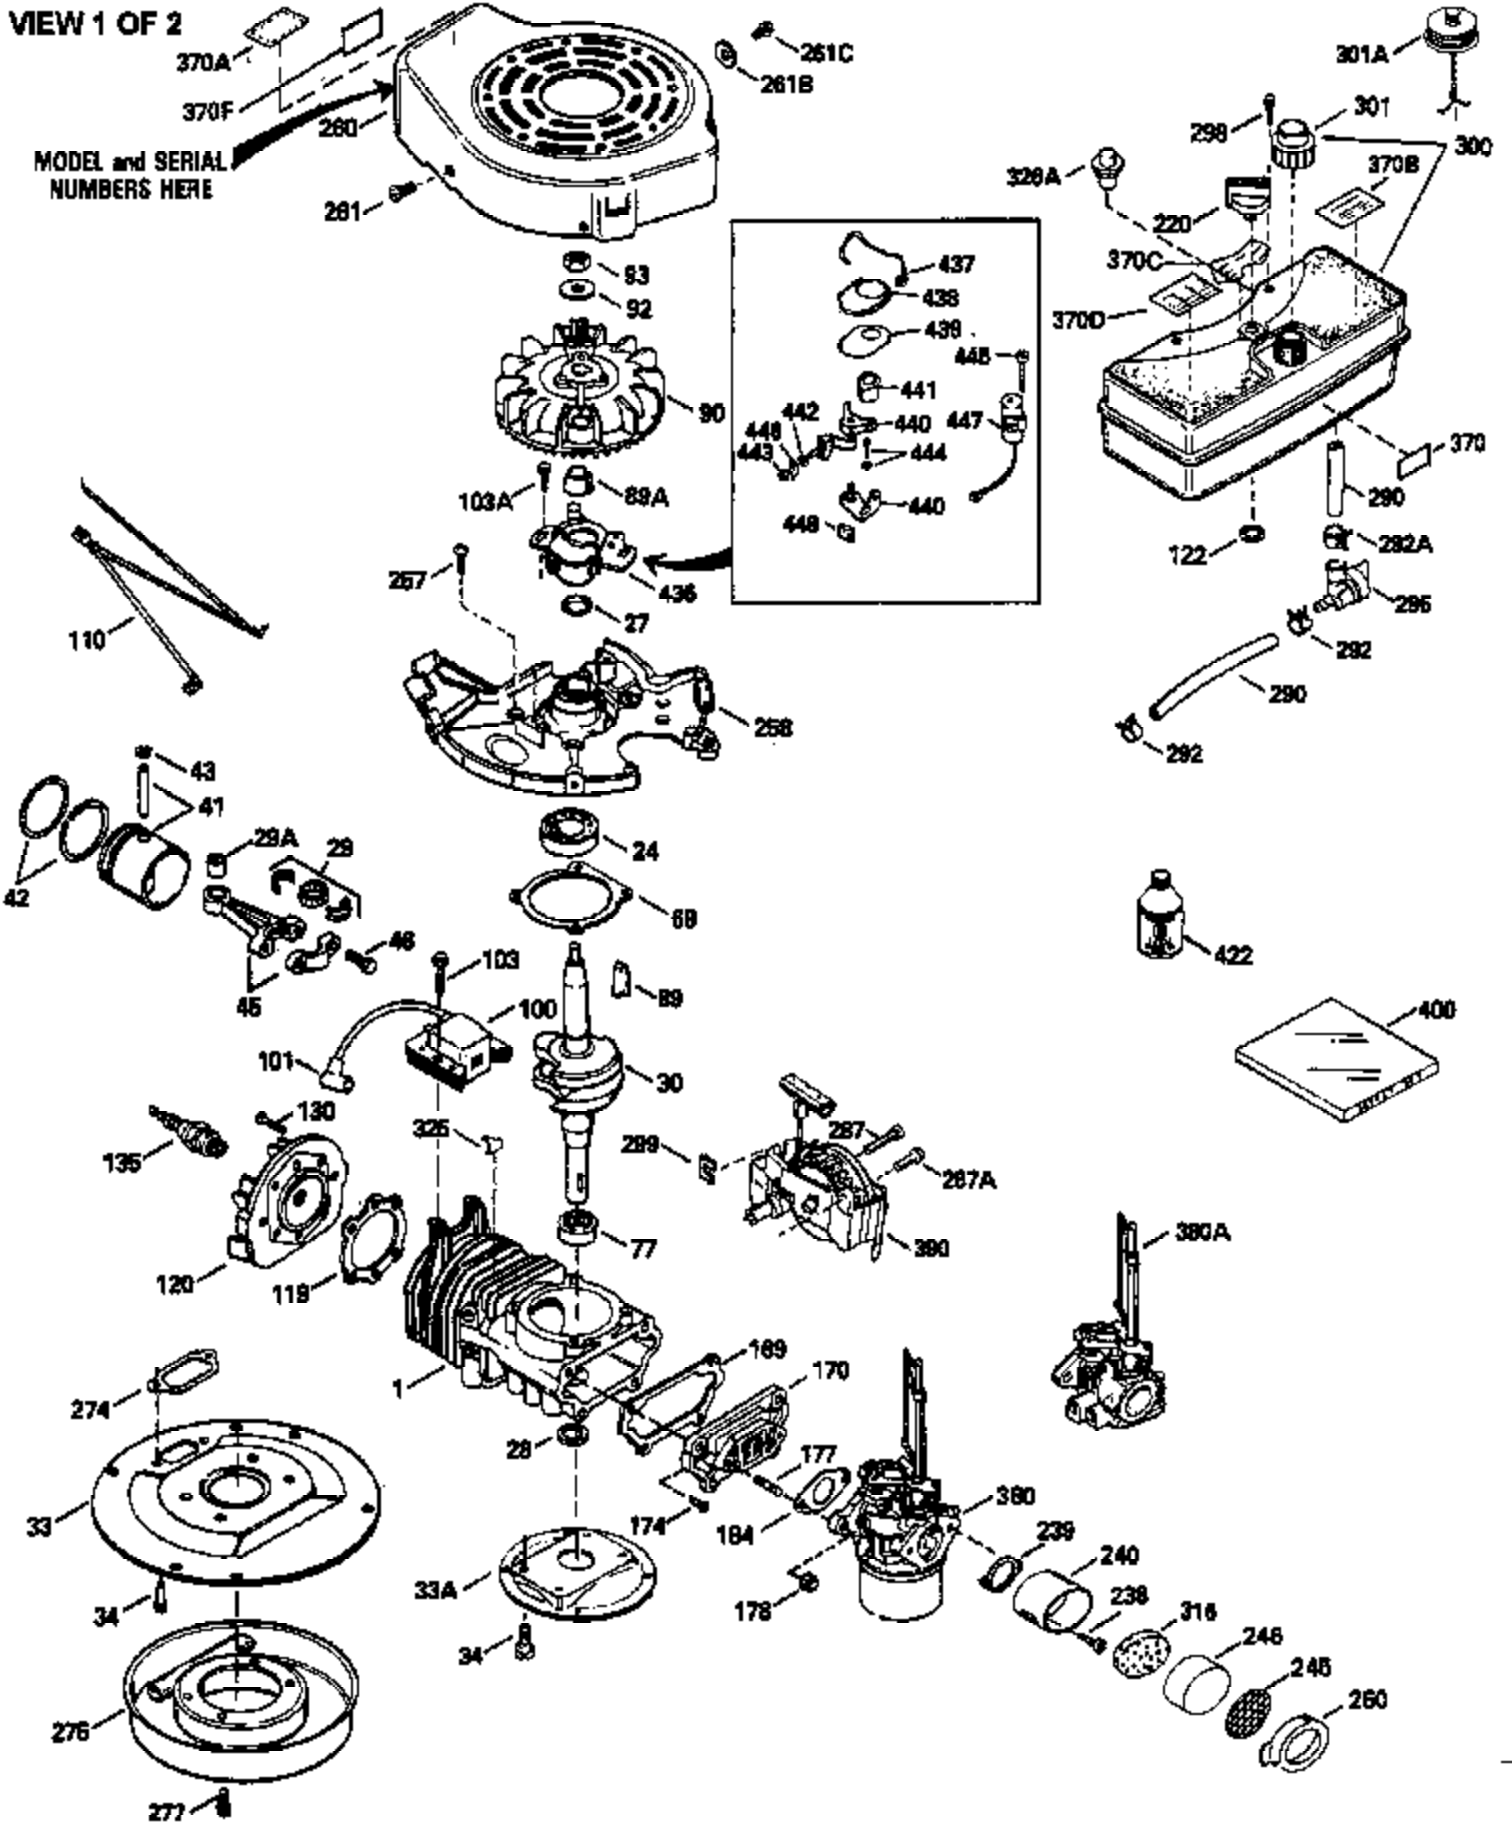

ILLUSTRATION SHOWS TYPICAL PARTS ONLY. ORDER BY PART NUMBER. PARTS NOT LISTED ARE SUPPLIED BY OEM.

VIEW 1 OF 2

MODEL and SERIAL
NUMBERS HERE

Ref #	Part Number	Qty	Description
	1		Cylinder (Order s/b if replacement is req.)
24	530110		Ball Bearing
27	510319		Oil Seal
28	28427		Oil Seal
29A	530104A		Cartridge Bearing
29	530150		Needle Bearing & Liner Set (37 Needle s)
30	290546		Crankshaft
30	330177		Adapter Plate (8" B.C.)
34	650797		Screw, 5/16-18 x 1/2"
41	310272A		Piston & Pin Ass'y. (.010" OS)
41	310283A		Piston & Pin Ass'y. (Std.)(Incl. 43)
42	310190		Ring Set (Std.)
42	310273		Ring Set (.010" OS)
43	310167		Piston Pin Retaining Ring
45	310235B		Connecting Rod Ass'y. (Incl. 29, 29A & 46)
46	650633		Connecting Rod Bolt
69	510292A		* Cylinder Cover Gasket
77	780097		Cartridge Bearing
89A	611032		Adapter Sleeve
90	611112		Flywheel
92	650815		Belleville Washer
93	650390		Flywheel Nut
100	34443A		Solid State Ignition (Incl. 101)
100	730207		Magneto to Solid State Conversion Kit (Includes solid state module, solid state flywheel key, and instructions.)(Use as required on external ignition engines only.)
101	610118		Spark Plug Cover
103	650814		Screw, Torx T-15, 10-24 x 1"
110	611059		Ground Wire
119	510274A		* Cylinder Head Gasket
120	250240B		Cylinder Head
122	570641		Retaining Ring
130	650477		Screw, Torx T-30, 1/4-20 x 3/4"
135	33636		Resistor Spark Plug
169	510323A		* Cover Plate Gasket
170	470152A		Reed & Cover Plate (Incl. 178)
174	650579		Screw, Torx T-25, 10-24 x 1/2"
178	29752		Nut & Lock Washer, 1/4-28
184	510110A		* Carburetor Gasket
192	34966		Brake Control Link
220	570657		Control Knob
257	650911		Screw, Torx T-30, 1/4-20 x 5/8"
258	350427		Blower Housing Base (Incl. 27)
260	350418		Blower Housing
261	650958		Screw, 114-20 x 7/16"
261B	650854		Washer
261C	650773		Screw, 1/4-20 x 1/2"
274	510314		Exhaust Gasket
275	390300		Muffler
277	650911		Screw, Torx T-30, 1/4-20 x 5/8"
290	34357		Fuel Line
292	26460		Fuel Line Clamp
298	650803		Screw, 10-32 x 7/8"
300	410241		Fuel Tank (Incl. 301)
301	410238		Fuel Cap
370A	550223		Name Decal
370B	550213		Warning Decal