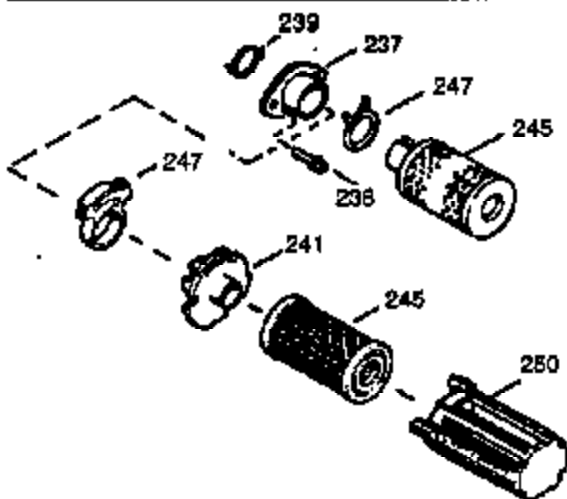

ILLUSTRATION SHOWS TYPICAL PARTS ONLY. ORDER BY PART NUMBER. PARTS NOT LISTED ARE SUPPLIED BY OEM.

VIEW 2 OF 2

Ref #	Part Number	Qty	Description
92	650815	1	Belleville Washer
93	650390	1	Flywheel Nut
189	650773	1	Screw, 1/4-20 x 1/2"
190	35831	1	Brake Lever
191	570658A	1	S.E. Brake Bracket (Incl. 195)
192	34966	1	Brake Control Link
193	34965	1	Brake Spring
194	32309	1	Retaining Ring
195	610973	1	Terminal
230	34338	1	Air Cleaner Gasket
238	650806	2	Screw, 10-32 x 5/8"
240	450234	1	Air Cleaner Body
245	450236	1	Air Cleaner Filter
245B	450235	1	Air Cleaner Filter
248	33008	1	Air Cleaner Tube
250	33007	1	Air Cleaner Cover
261A	650853	1	Screw, 1/4-20 x 1/2"
261B	650854	1	Washer
285	590551	1	Starter Cup
326	450237	1	Plug
350	570682	1	Primer Ass'y.
351	570656	1	Primer Line
370C	36260	1	Primer Decal