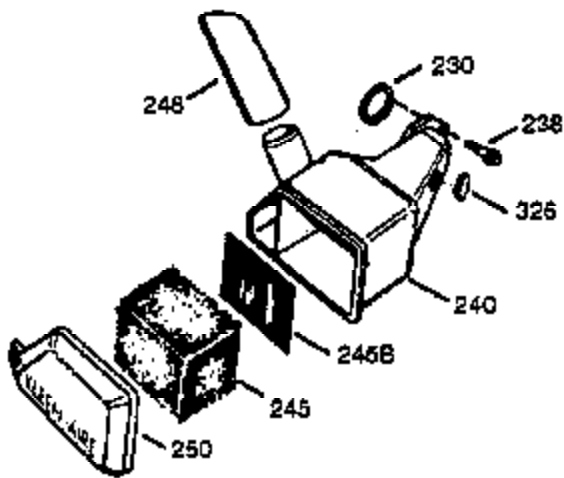

ILLUSTRATION SHOWS TYPICAL PARTS ONLY. ORDER BY PART NUMBER. PARTS NOT LISTED ARE SUPPLIED BY OEM.

VIEW 2 OF 2

Ref #	Part Number	Qty	Description
92	650815	1	Belleville Washer
93	650390	1	Flywheel Nut
189	650773	1	Screw, 1/4-20 x 1/2"
190	35831	1	Brake Lever
191	570658A	1	S.E. Brake Bracket (Incl. 195)
192	34966	1	Brake Control Link
193	34965	1	Brake Spring
194	32309	1	Retaining Ring
195	610973	1	Terminal
230	34338	1	Air Cleaner Gasket
238	650806	2	Screw, 10-32 x 5/8"
240	450234	1	Air Cleaner Body
245	450236	1	Air Cleaner Filter
245B	450235	1	Air Cleaner Filter
248	33008	1	Air Cleaner Tube
250	33007	1	Air Cleaner Cover
261A	650853	1	Screw, 1/4-20 x 1/2"
261B	650854	1	Washer
285	590551	1	Starter Cup
326	450237	1	Plug
350	570682	1	Primer Ass'y.
351	570656	1	Primer Line
370C	36260	1	Primer Decal