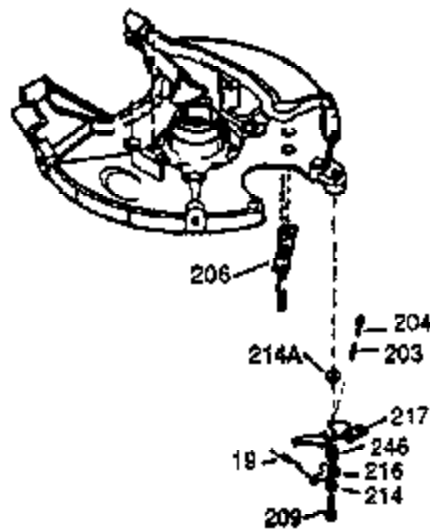

ILLUSTRATION SHOWS TYPICAL PARTS ONLY. ORDER BY PART NUMBER. PARTS NOT LISTED ARE SUPPLIED BY OEM.

VIEW 2 OF 2

Ref #	Part Number	Qty	Description
92	650815	1	Belleville Washer
93	650390	1	Flywheel Nut
189	650773	1	Screw, 1/4-20 x 1/2"
190	35831	1	Brake Lever
191	570658A	1	S.E. Brake Bracket (Incl. 195)
192	34966	1	Brake Control Link
193	34965	1	Brake Spring
194	32309	1	Retaining Ring
195	610973	1	Terminal
230	34338	1	Air Cleaner Gasket
238	650806	2	Screw, 10-32 x 5/8"
240	450234	1	Air Cleaner Body
245	450236	1	Air Cleaner Filter
245B	450235	1	Air Cleaner Filter
248	33008	1	Air Cleaner Tube
250	33007	1	Air Cleaner Cover
261A	650853	1	Screw, 1/4-20 x 1/2"
261B	650854	1	Washer
285	590551	1	Starter Cup
326	450237	1	Plug
350	570682	1	Primer Ass'y.
351	570656	1	Primer Line
370C	36260	1	Primer Decal