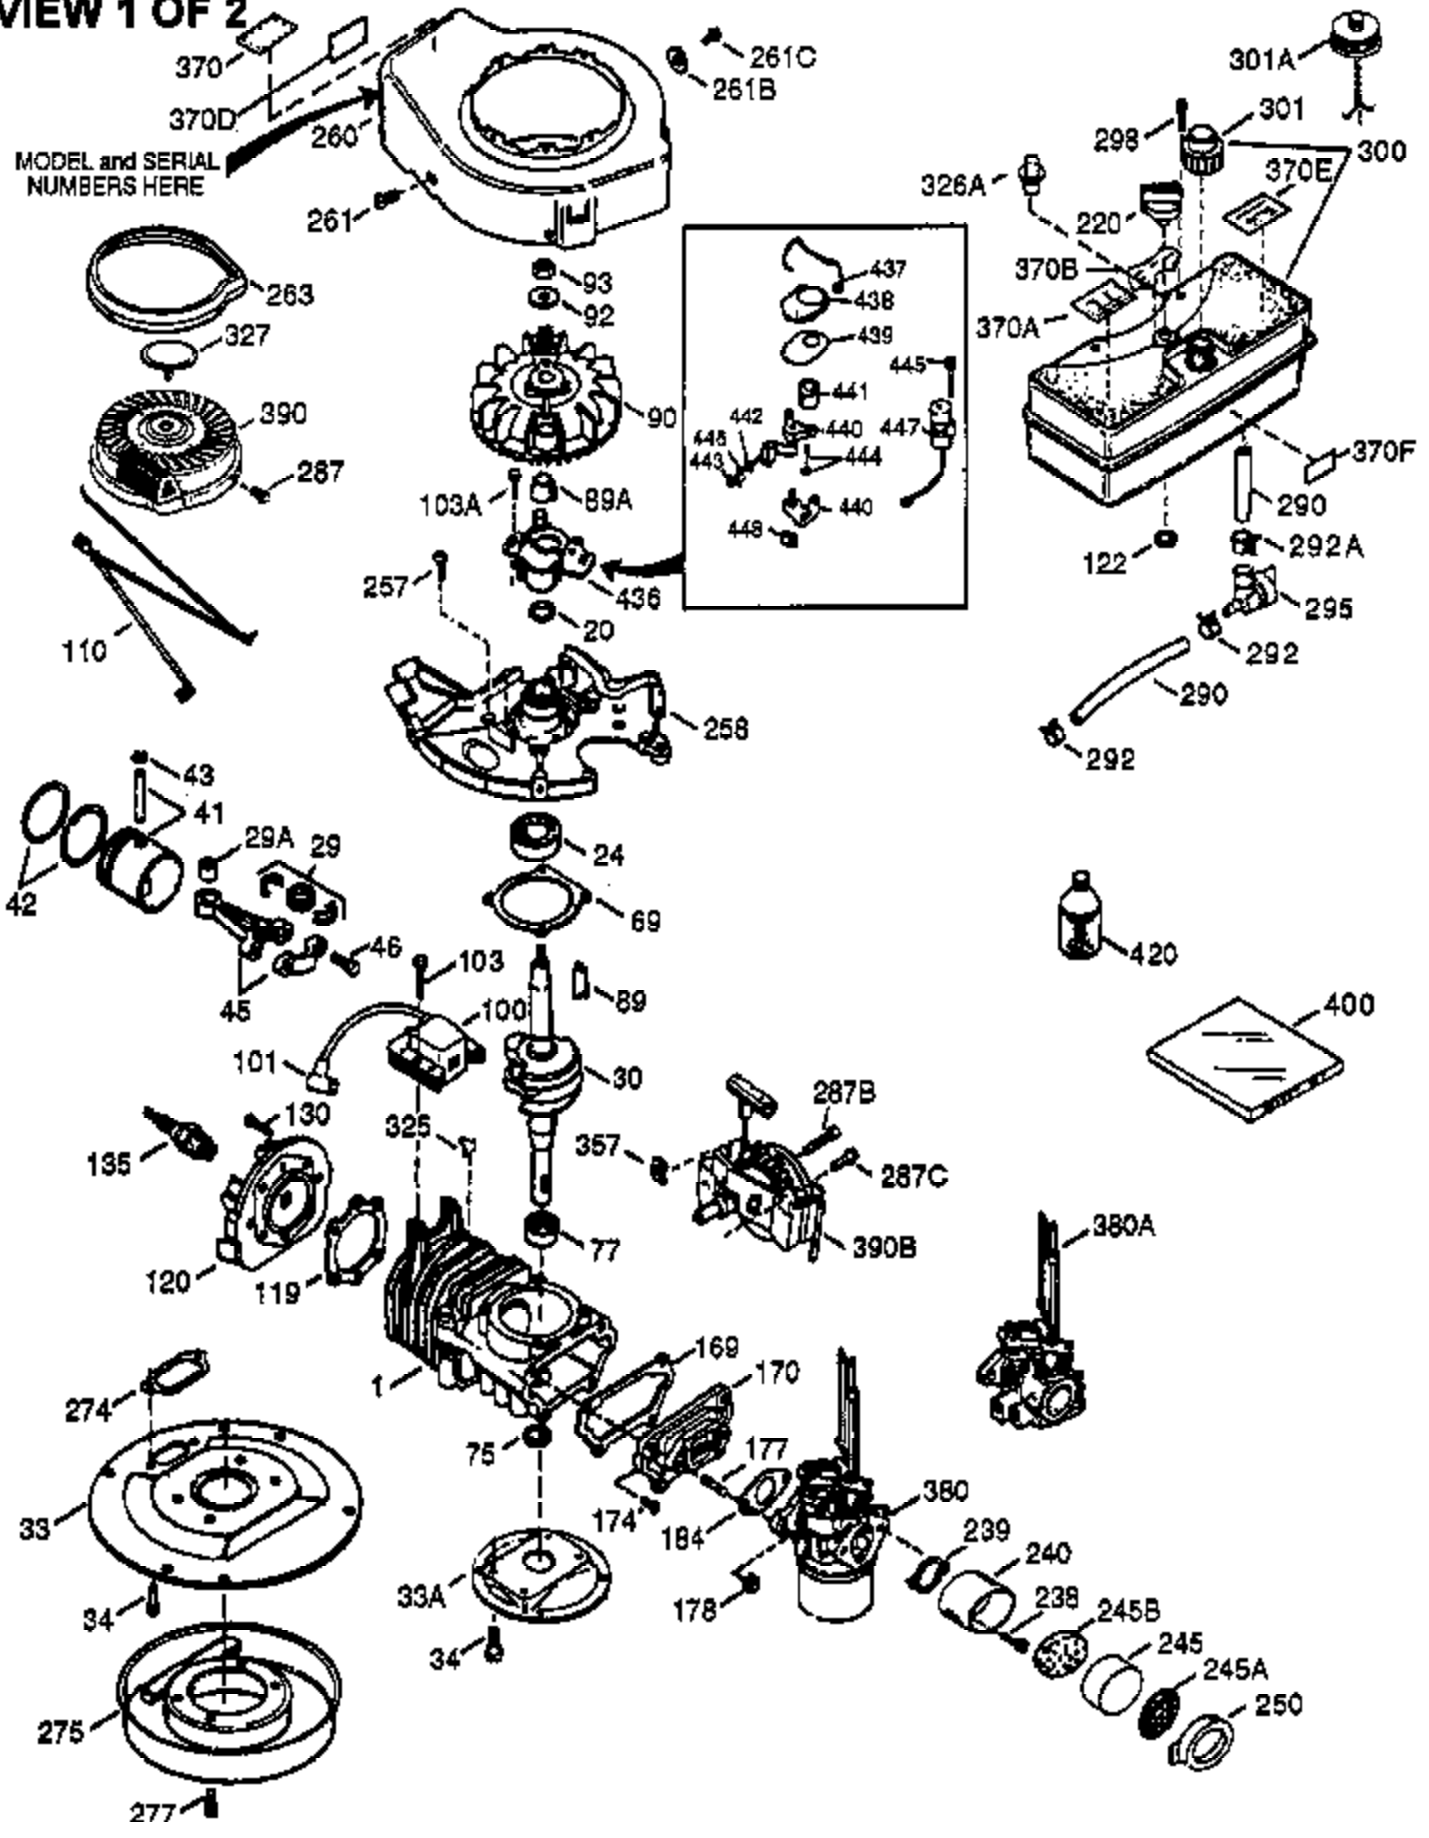

# VIEW 1 OF 2

Ref #	Part Number	Qty	Description
	1 0	1	Cylinder (Order S/B if replacement is needed)
	20 510319	1	Oil Seal
	24 530110	1	Ball Bearing
	29A 530104A	1	Cartridge Bearing
	29 530150	1	Needle Bearing & Liner Set (37 Needle s)
	30 290546	1	Crankshaft
	33 330177	1	Adapter Plate
	34 650797	4	Screw, 5/16-18 x 1/2"
	41 310283A	1	Piston & Pin Ass'y. (Incl. 43)
	42 310190	2	Ring Set
	43 310167	2	Piston Pin Retaining Ring
	45 310235B	1	Connecting Rod Ass'y. (Incl. 29, 29A & 46)
	46 650633	4	Connecting Rod Bolt
	69 510292A	1	* Cylinder Cover Gasket
	75 28427	1	Oil Seal
	77 780097	1	Cartridge Bearing
	89A 611032	1	Adapter Sleeve
	90 611112	1	Flywheel
	92 650815	1	Belleville Washer
	93 650390	1	Flywheel Nut
	100 34443A	1	Solid State Ignition
	101 610118	1	Spark Plug Cover
	103 650814	2	Screw, Torx T-15, 10-24 x 1"
	110 611059	1	Ground Wire
	119 510274A	1	* Cylinder Head Gasket
	120 250240B	1	Cylinder Head
	122 570641	1	Retaining Ring
	130 650477	6	Screw, Torx T-30, 1/4-20 x 3/4"
	135 33636	1	Resistor Spark Plug (RJ17LM)
	169 510323A	1	* Cover Plate Gasket
	170 470152A	1	Reed & Cover Plate (Incl. 178)
	174 650579	4	Screw, Torx T-25, 10-24 x 1/2"
	178 29752	2	Nut & Lock Washer, 1/4-28
	184 510110A	1	* Carburetor Gasket
	220 570657	1	Control Knob
	238 650806	2	Screw, 10-32 x 5/8"
	240 450234	1	Air Cleaner Body
	245 450236	1	Air Cleaner Filter
	245B 450235	1	Air Cleaner Filter
	250 33007	1	Air Cleaner Cover
	257 650911	4	Screw, Torx T-30, 1/4-20 x 5/8"
	258 350427	1	Blower Housing Base (Incl. 20)
	260 350458	1	Blower Housing
	261 650958	3	Screw, 1/4-20 x 7/16"
	261B 650854	1	Washer
	261C 650773	1	Screw, 1/4-20 x 1/2"
	274 510314A	1	Exhaust Gasket
	275 390300	1	Muffler
	277 650911	2	Screw, Torx T-30, 1/4-20 x 5/8"
	287 650926	4	Screw, 8-32 x 21/64"
	290 34357	1	Fuel Line
	292 26460	2	Fuel Line Clamp
	298 650803	2	Screw, 10-32 x 7/8"
	300 410241	1	Fuel Tank (Incl. 301)
	301 410238	1	Fuel Cap
	327 35392	1	Starter Plug
	370A 550224	1	Control Decal
	370B 550213	1	Warning Decal