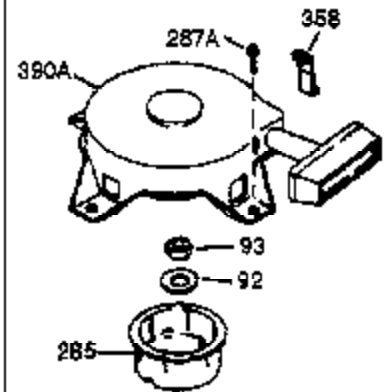

ILLUSTRATION SHOWS TYPICAL PARTS ONLY. ORDER BY PART NUMBER. PARTS NOT LISTED ARE SUPPLIED BY OEM.

VIEW 2 OF 2

Ref #	Part Number	Qty	Description
92	650815	1	Belleville Washer
93	650390	1	Flywheel Nut
189	650773	1	Screw, 1/4-20 x 1/2"
190	35831	1	Brake Lever
191	570658A	1	S.E. Brake Bracket (Incl. 195)
192	34966	1	Brake Control Link
193	34965	1	Brake Spring
194	32309	1	Retaining Ring
195	610973	1	Terminal
230	34338	1	Air Cleaner Gasket
238	650806	2	Screw, 10-32 x 5/8"
240	450234	1	Air Cleaner Body
245	450236	1	Air Cleaner Filter
245B	450235	1	Air Cleaner Filter
248	33008	1	Air Cleaner Tube
250	33007	1	Air Cleaner Cover
261A	650853	1	Screw, 1/4-20 x 1/2"
261B	650854	1	Washer
285	590551	1	Starter Cup
326	450237	1	Plug
350	570682	1	Primer Ass'y.
351	570656	1	Primer Line
370C	36260	1	Primer Decal