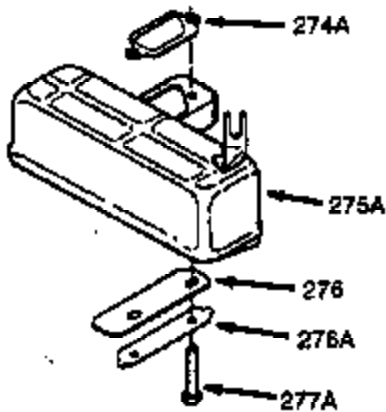

ILLUSTRATION SHOWS TYPICAL PARTS ONLY. ORDER BY PART NUMBER. PARTS NOT LISTED ARE SUPPLIED BY OEM.

VIEW 2 OF 2

Ref #	Part Number	Qty	Description
92	650815	1	Belleville Washer
93	650390	1	Flywheel Nut
189	650773	1	Screw, 1/4-20 x 1/2"
190	35831	1	Brake Lever
191	570658A	1	S.E. Brake Bracket (Incl. 195)
192	34966	1	Brake Control Link
193	34965	1	Brake Spring
194	32309	1	Retaining Ring
195	610973	1	Terminal
230	34338	1	Air Cleaner Gasket
238	650806	2	Screw, 10-32 x 5/8"
240	450234	1	Air Cleaner Body
245	450236	1	Air Cleaner Filter
245B	450235	1	Air Cleaner Filter
248	33008	1	Air Cleaner Tube
250	33007	1	Air Cleaner Cover
261A	650853	1	Screw, 1/4-20 x 1/2"
261B	650854	1	Washer
285	590551	1	Starter Cup
326	450237	1	Plug
350	570682	1	Primer Ass'y.
351	570656	1	Primer Line
370C	36260	1	Primer Decal