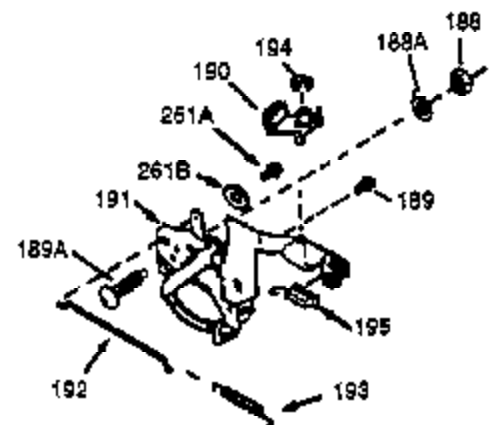

ILLUSTRATION SHOWS TYPICAL PARTS ONLY. ORDER BY PART NUMBER. PARTS NOT LISTED ARE SUPPLIED BY OEM.

VIEW 2 OF 2

Ref #	Part Number	Qty	Description
92	650815	1	Belleville Washer
93	650390	1	Flywheel Nut
189	650773	1	Screw, 1/4-20 x 1/2"
190	35831	1	Brake Lever
191	570658A	1	S.E. Brake Bracket (Incl. 195)
192	34966	1	Brake Control Link
193	34965	1	Brake Spring
194	32309	1	Retaining Ring
195	610973	1	Terminal
230	34338	1	Air Cleaner Gasket
238	650806	2	Screw, 10-32 x 5/8"
240	450234	1	Air Cleaner Body
245	450236	1	Air Cleaner Filter
245B	450235	1	Air Cleaner Filter
248	33008	1	Air Cleaner Tube
250	33007	1	Air Cleaner Cover
261A	650853	1	Screw, 1/4-20 x 1/2"
261B	650854	1	Washer
285	590551	1	Starter Cup
326	450237	1	Plug
350	570682	1	Primer Ass'y.
351	570656	1	Primer Line
370C	36260	1	Primer Decal