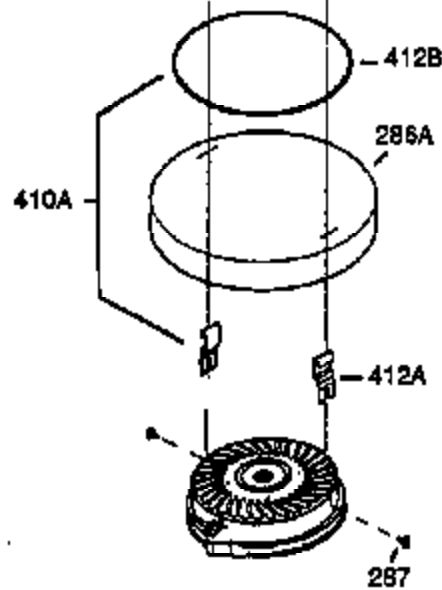

ILLUSTRATION SHOWS TYPICAL PARTS ONLY. ORDER BY PART NUMBER. PARTS NOT LISTED ARE SUPPLIED BY OEM.

VIEW 2 OF 2

Ref #	Part Number	Qty	Description
92	650815	1	Belleville Washer
93	650390	1	Flywheel Nut
189	650773	1	Screw, 1/4-20 x 1/2"
190	35831	1	Brake Lever
191	570658A	1	S.E. Brake Bracket (Incl. 195)
192	34966	1	Brake Control Link
193	34965	1	Brake Spring
194	32309	1	Retaining Ring
195	610973	1	Terminal
230	34338	1	Air Cleaner Gasket
238	650806	2	Screw, 10-32 x 5/8"
240	450234	1	Air Cleaner Body
245	450236	1	Air Cleaner Filter
245B	450235	1	Air Cleaner Filter
248	33008	1	Air Cleaner Tube
250	33007	1	Air Cleaner Cover
261A	650853	1	Screw, 1/4-20 x 1/2"
261B	650854	1	Washer
285	590551	1	Starter Cup
326	450237	1	Plug
350	570682	1	Primer Ass'y.
351	570656	1	Primer Line
370C	36260	1	Primer Decal