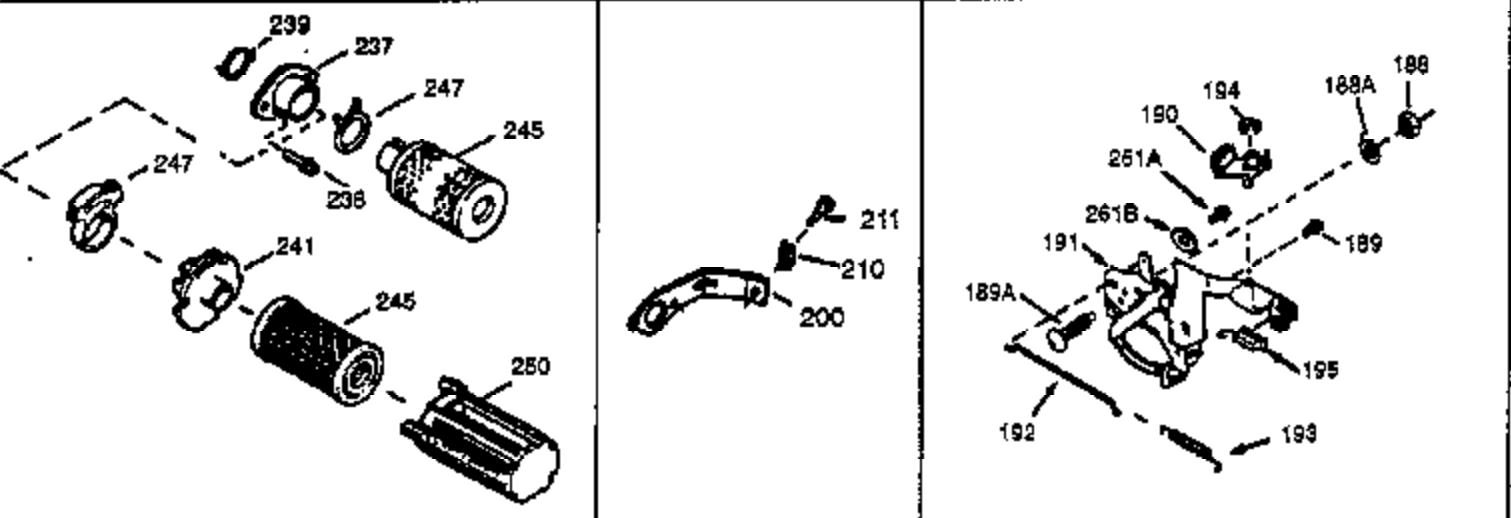

ILLUSTRATION SHOWS TYPICAL PARTS ONLY. ORDER BY PART NUMBER. PARTS NOT LISTED ARE SUPPLIED BY OEM.

VIEW 2 OF 2

Ref #	Part Number	Qty	Description
92	650815	1	Belleville Washer
93	650390	1	Flywheel Nut
189	650773	1	Screw, 1/4-20 x 1/2"
190	35831	1	Brake Lever
191	570658A	1	S.E. Brake Bracket (Incl. 195)
192	34966	1	Brake Control Link
193	34965	1	Brake Spring
194	32309	1	Retaining Ring
195	610973	1	Terminal
230	34338	1	Air Cleaner Gasket
238	650806	2	Screw, 10-32 x 5/8"
240	450234	1	Air Cleaner Body
245B	450235	1	Air Cleaner Filter
245	450236	1	Air Cleaner Filter
248	33008	1	Air Cleaner Tube
250	33007	1	Air Cleaner Cover
261A	650853	1	Screw, 1/4-20 x 1/2"
261B	650854	1	Washer
285	590551	1	Starter Cup
326	450237	1	Plug
350	570682	1	Primer Assembly
351	570656	1	Primer Line
370C	36260	1	Primer Decal
370I	550213	1	Warning Decal
370K	36695	1	Starter Decal