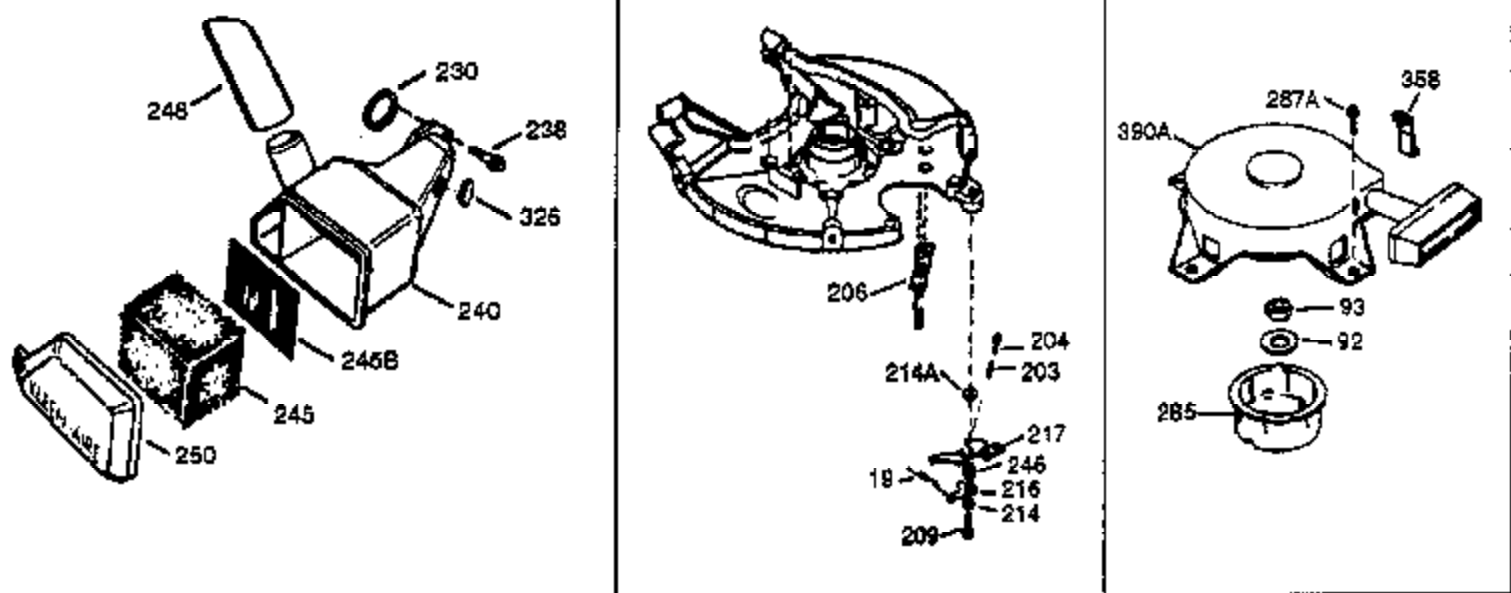

ILLUSTRATION SHOWS TYPICAL PARTS ONLY. ORDER BY PART NUMBER. PARTS NOT LISTED ARE SUPPLIED BY OEM.

VIEW 2 OF 2

Ref #	Part Number	Qty	Description
92	650815	1	Belleville Washer
93	650390	1	Flywheel Nut
189	650773	1	Screw, 1/4-20 x 1/2"
190	35831	1	Brake Lever
191	570658A	1	S.E. Brake Bracket (Incl. 195)
192	34966	1	Brake Control Link
193	34965	1	Brake Spring
194	32309	1	Retaining Ring
195	610973	1	Terminal
230	34338	1	Air Cleaner Gasket
238	650806	2	Screw, 10-32 x 5/8"
240	450234	1	Air Cleaner Body
245B	450235	1	Air Cleaner Filter
245	450236	1	Air Cleaner Filter
248	33008	1	Air Cleaner Tube
250	33007	1	Air Cleaner Cover
261A	650853	1	Screw, 1/4-20 x 1/2"
261B	650854	1	Washer
285	590551	1	Starter Cup
326	450237	1	Plug
350	570682	1	Primer Assembly
351	570656	1	Primer Line
370C	36260	1	Primer Decal
370I	550213	1	Warning Decal
370K	36695	1	Starter Decal