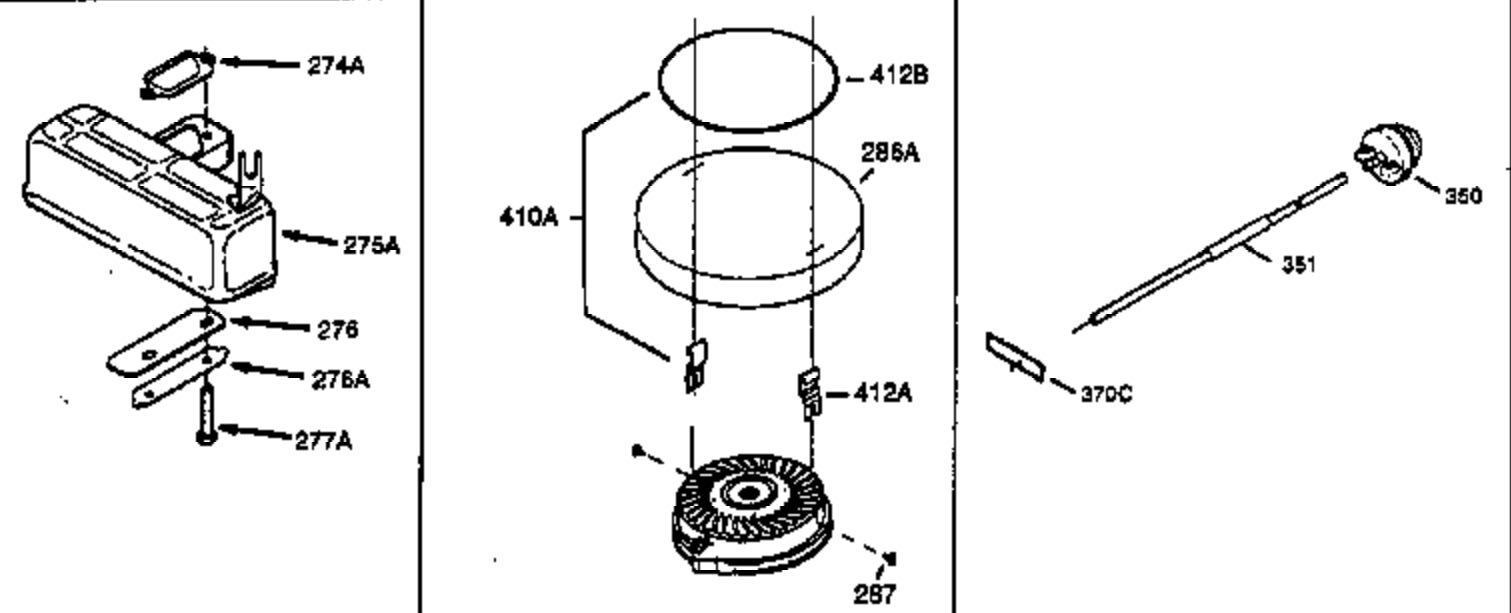

ILLUSTRATION SHOWS TYPICAL PARTS ONLY. ORDER BY PART NUMBER. PARTS NOT LISTED ARE SUPPLIED BY OEM.

VIEW 2 OF 2

Ref #	Part Number	Qty	Description
92	650815	1	Belleville Washer
93	650390	1	Flywheel Nut
189	650773	1	Screw, 1/4-20 x 1/2"
190	35831	1	Brake Lever
191	570658A	1	S.E. Brake Bracket (Incl. 195)
192	34966	1	Brake Control Link
193	34965	1	Brake Spring
194	32309	1	Retaining Ring
195	610973	1	Terminal
230	34338	1	Air Cleaner Gasket
238	650806	2	Screw, 10-32 x 5/8"
240	450234	1	Air Cleaner Body
245B	450235	1	Air Cleaner Filter
245	450236	1	Air Cleaner Filter
248	33008	1	Air Cleaner Tube
250	33007	1	Air Cleaner Cover
261A	650853	1	Screw, 1/4-20 x 1/2"
261B	650854	1	Washer
285	590551	1	Starter Cup
326	450237	1	Plug
350	570682	1	Primer Assembly
351	570656	1	Primer Line
370C	36260	1	Primer Decal
370I	550213	1	Warning Decal
370K	36695	1	Starter Decal