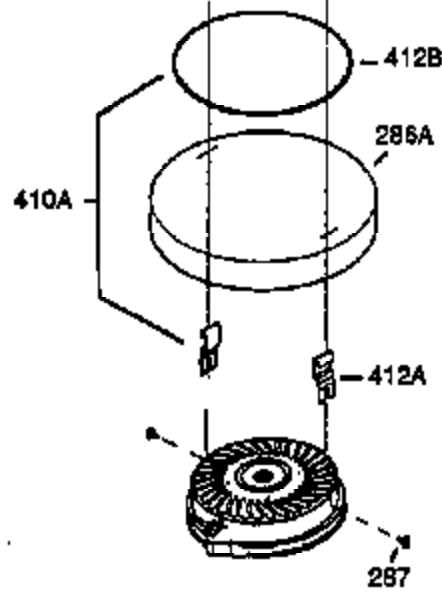

ILLUSTRATION SHOWS TYPICAL PARTS ONLY. ORDER BY PART NUMBER. PARTS NOT LISTED ARE SUPPLIED BY OEM.

VIEW 2 OF 2

Ref #	Part Number	Qty	Description
92	650815	1	Belleville Washer
93	650390	1	Flywheel Nut
189	650773	1	Screw, 1/4-20 x 1/2"
190	35831	1	Brake Lever
191	570658A	1	S.E. Brake Bracket (Incl. 195)
192	34966	1	Brake Control Link
193	34965	1	Brake Spring
194	32309	1	Retaining Ring
195	610973	1	Terminal
230	34338	1	Air Cleaner Gasket
238	650806	2	Screw, 10-32 x 5/8"
240	450234	1	Air Cleaner Body
245B	450235	1	Air Cleaner Filter
245	450236	1	Air Cleaner Filter
248	33008	1	Air Cleaner Tube
250	33007	1	Air Cleaner Cover
261A	650853	1	Screw, 1/4-20 x 1/2"
261B	650854	1	Washer
285	590551A	1	Starter Cup
326	450237	1	Plug
350	570682	1	Primer Assembly
351	570656	1	Primer Line
370C	36260	1	Primer Decal
370I	550213	1	Warning Decal
370K	36695	1	Starter Decal