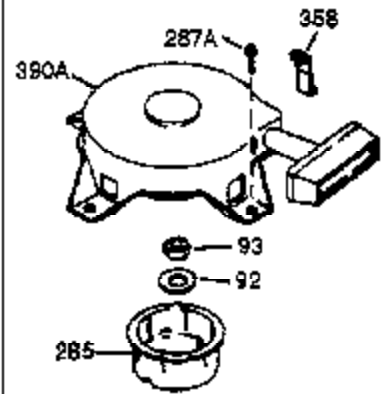

ILLUSTRATION SHOWS TYPICAL PARTS ONLY. ORDER BY PART NUMBER. PARTS NOT LISTED ARE SUPPLIED BY OEM.

VIEW 2 OF 2

Ref #	Part Number	Qty	Description
92	650815	1	Belleville Washer
93	650390	1	Flywheel Nut
189	650773	1	Screw, 1/4-20 x 1/2"
190	35831	1	Brake Lever
191	570658A	1	S.E. Brake Bracket (Incl. 195)
192	34966	1	Brake Control Link
193	34965	1	Brake Spring
194	32309	1	Retaining Ring
195	610973	1	Terminal
230	34338	1	Air Cleaner Gasket
238	650806	2	Screw, 10-32 x 5/8"
240	450234	1	Air Cleaner Body
245B	450235	1	Air Cleaner Filter
245	450236	1	Air Cleaner Filter
248	33008	1	Air Cleaner Tube
250	33007	1	Air Cleaner Cover
261A	650853	1	Screw, 1/4-20 x 1/2"
261B	650854	1	Washer
285	590551A	1	Starter Cup
326	450237	1	Plug
350	570682	1	Primer Assembly
351	570656	1	Primer Line
370C	36260	1	Primer Decal
370I	550213	1	Warning Decal
370K	36695	1	Starter Decal