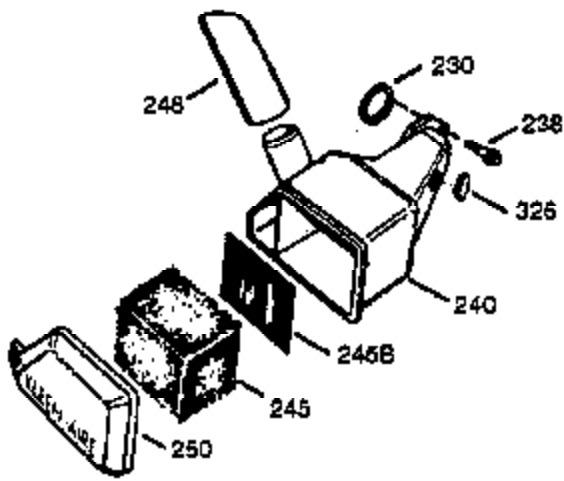

ILLUSTRATION SHOWS TYPICAL PARTS ONLY. ORDER BY PART NUMBER. PARTS NOT LISTED ARE SUPPLIED BY OEM.

VIEW 2 OF 2

Ref #	Part Number	Qty	Description
92	650815	1	Belleville Washer
93	650390	1	Flywheel Nut
189	650773	1	Screw, 1/4-20 x 1/2"
190	35831	1	Brake Lever
191	570658A	1	S.E. Brake Bracket (Incl. 195)
192	34966	1	Brake Control Link
193	34965	1	Brake Spring
194	32309	1	Retaining Ring
195	610973	1	Terminal
230	34338	1	Air Cleaner Gasket
238	650806	2	Screw, 10-32 x 5/8"
240	450234	1	Air Cleaner Body
245B	450235	1	Air Cleaner Filter
245	450236	1	Air Cleaner Filter
248	33008	1	Air Cleaner Tube
250	33007	1	Air Cleaner Cover
261A	650853	1	Screw, 1/4-20 x 1/2"
261B	650854	1	Washer
285	590551A	1	Starter Cup
326	450237	1	Plug
350	570682	1	Primer Assembly
351	570656	1	Primer Line
370C	36260	1	Primer Decal
370I	550213	1	Warning Decal
370K	36695	1	Starter Decal