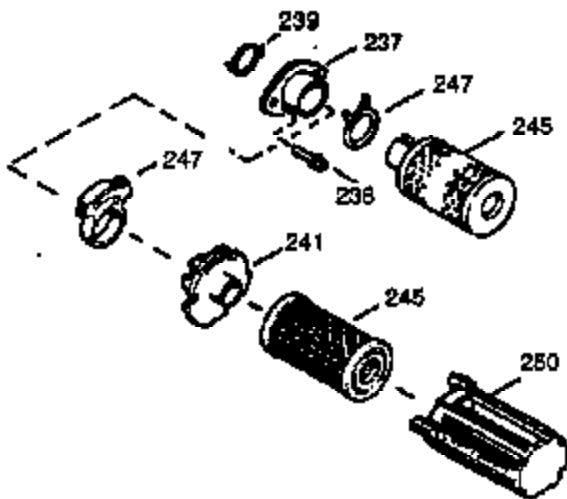

ILLUSTRATION SHOWS TYPICAL PARTS ONLY. ORDER BY PART NUMBER. PARTS NOT LISTED ARE SUPPLIED BY OEM.

VIEW 2 OF 2

Ref #	Part Number	Qty	Description
92	650815	1	Belleville Washer
93	650390	1	Flywheel Nut
189	650773	1	Screw, 1/4-20 x 1/2"
190	35831	1	Brake Lever
191	570658A	1	S.E. Brake Bracket (Incl. 195)
192	34966	1	Brake Control Link
193	34965	1	Brake Spring
194	32309	1	Retaining Ring
195	610973	1	Terminal
230	34338	1	Air Cleaner Gasket
238	650806	2	Screw, 10-32 x 5/8"
240	450234	1	Air Cleaner Body
245B	450235	1	Air Cleaner Filter
245	450236	1	Air Cleaner Filter
248	33008	1	Air Cleaner Tube
250	33007	1	Air Cleaner Cover
261A	650853	1	Screw, 1/4-20 x 1/2"
261B	650854	1	Washer
285	590551A	1	Starter Cup
326	450237	1	Plug
350	570682	1	Primer Assembly
351	570656	1	Primer Line
370C	36260	1	Primer Decal
370I	550213	1	Warning Decal
370K	36695	1	Starter Decal