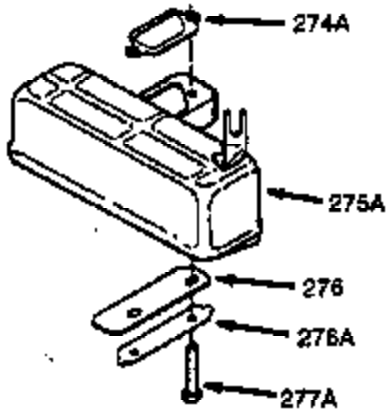

ILLUSTRATION SHOWS TYPICAL PARTS ONLY. ORDER BY PART NUMBER. PARTS NOT LISTED ARE SUPPLIED BY OEM.

VIEW 2 OF 2

Ref #	Part Number	Qty	Description
92	650815	1	Belleville Washer
93	650390	1	Flywheel Nut
189	650773	1	Screw, 1/4-20 x 1/2"
190	35831	1	Brake Lever
191	570658A	1	S.E. Brake Bracket (Incl. 195)
192	34966	1	Brake Control Link
193	34965	1	Brake Spring
194	32309	1	Retaining Ring
195	610973	1	Terminal
230	34338	1	Air Cleaner Gasket
238	650806	2	Screw, 10-32 x 5/8"
240	450234	1	Air Cleaner Body
245B	450235	1	Air Cleaner Filter
245	450236	1	Air Cleaner Filter
248	33008	1	Air Cleaner Tube
250	33007	1	Air Cleaner Cover
261A	650853	1	Screw, 1/4-20 x 1/2"
261B	650854	1	Washer
285	590551A	1	Starter Cup
326	450237	1	Plug
350	570682	1	Primer Assembly
351	570656	1	Primer Line
370C	36260	1	Primer Decal
370I	550213	1	Warning Decal
370K	36695	1	Starter Decal