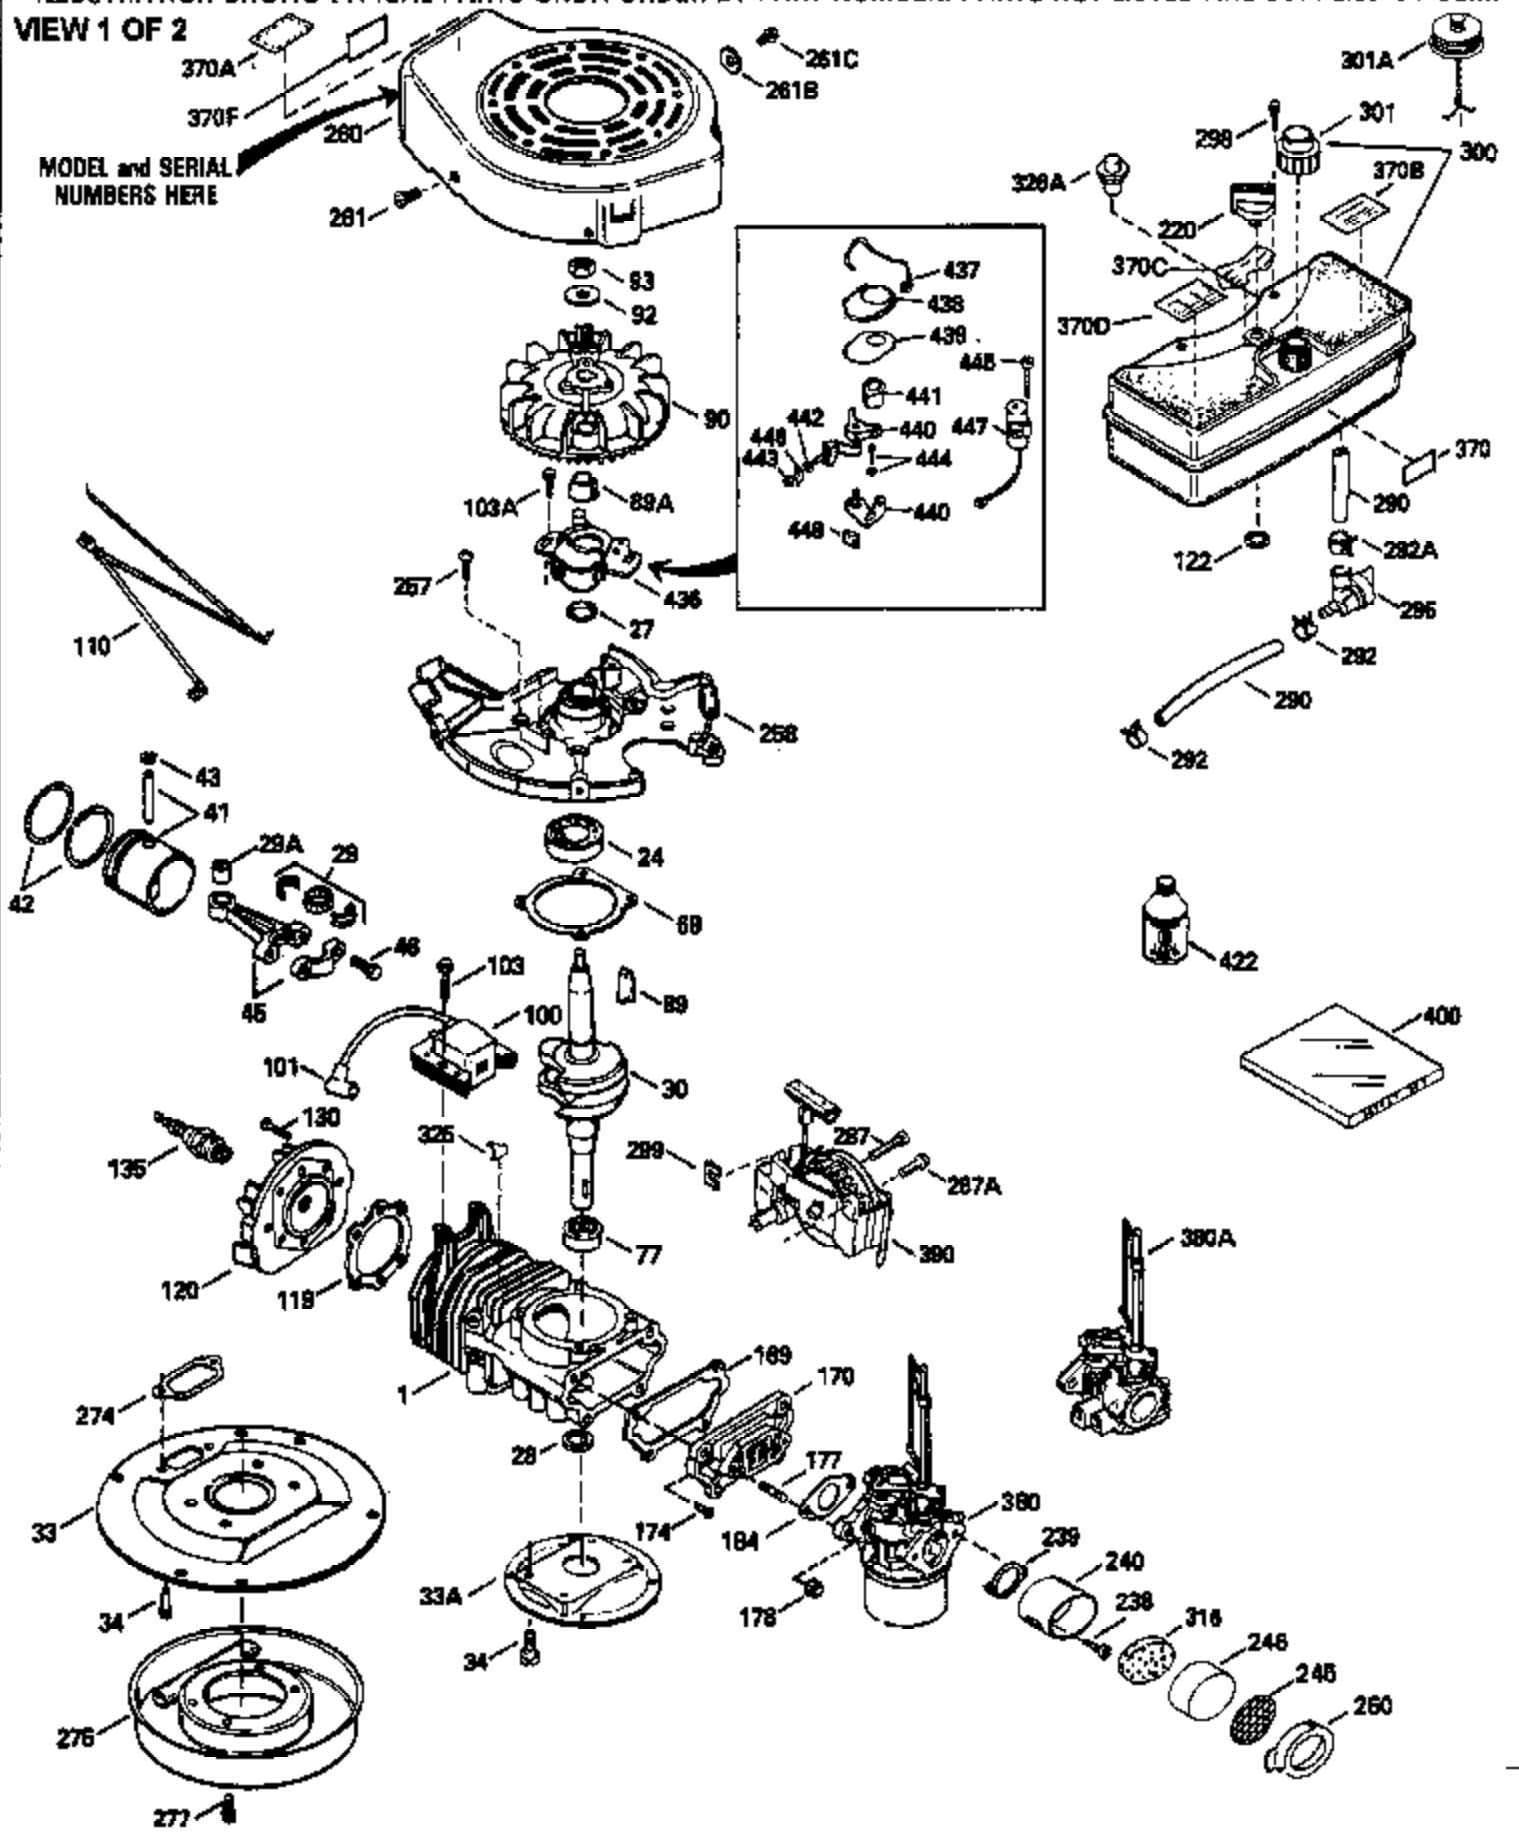

ILLUSTRATION SHOWS TYPICAL PARTS ONLY. ORDER BY PART NUMBER. PARTS NOT LISTED ARE SUPPLIED BY OEM.

VIEW 1 OF 2

MODEL and SERIAL
NUMBERS HERE

Ref #	Part Number	Qty	Description
	1		Cylinder (Order s/b if replacement is req.)
24	530110		Ball Bearing
27	510319		Oil Seal
28	28427		Oil Seal
29	530150		Needle Bearing & Liner Set (37 Needle s)
29A	530104A		Cartridge Bearing
30	290555		Crankshaft
30	330177		Adapter Plate (8" B.C.)
34	650797		Screw, 5/16-18 x 1/2"
41	310272A		Piston & Pin Ass'y. (.010" OS)
41	310283A		Piston & Pin Ass'y. (Std.)(Incl. 43)
42	310190		Ring Set (Std.)
42	310273		Ring Set (.010" OS)
43	310167		Piston Pin Retaining Ring
45	310235B		Connecting Rod Ass'y. (Incl. 29, 29A & 46)
46	650633		Connecting Rod Bolt
69	510292A		* Cylinder Cover Gasket
77	780097		Cartridge Bearing
89A	611032		Adapter Sleeve
90	611046A		Flywheel
92	650815		Belleville Washer
93	650390		Flywheel Nut
100	34443A		Solid State Ignition (Incl. 101)
100	730207		Magneto to Solid State Conversion Kit (Includes solid state module, solid state flywheel key, and instructions.)(Use as required on external ignition engines only.)
101	610118		Spark Plug Cover
103	650814		Screw, Torx T-15, 10-24 x 1"
110	611031		Ground Wire
119	510274A		* Cylinder Head Gasket
120	250240B		Cylinder Head
122	570641		Retaining Ring
130	650477		Screw, Torx T-30, 1/4-20 x 3/4"
135	33636		Resistor Spark Plug
169	510323A		* Cover Plate Gasket
170	470152A		Reed & Cover Plate (Incl. 178)
174	650579		Screw, Torx T-25, 10-24 x 1/2"
178	650456		Nut, 1/4-20
184	510110A		* Carburetor Gasket
220	570640		Control Knob
257	650911		Screw, Torx T-30, 1/4-20 x 5/8"
258	350408		Blower Housing Base (Incl. 27)
260	350403		Blower Housing
261	650958		Screw, 114-20 x 7/16"
261B	650854		Washer
274	510314		Exhaust Gasket
275	390300		Muffler
277	650911		Screw, Torx T-30, 1/4-20 x 5/8"
287A	650911		Screw, Torx T-30, 1/4-20 x 5/8"
287	30646		Screw, 1/4-20 x 1-3/8"
290	29774		Fuel Line
292	26460		Fuel Line Clamp
298	650803		Screw, 10-32 x 7/8"
300	410241		Fuel Tank (Incl. 301)
301	410238		Fuel Cap
370D	550212		Fuel Mix Decal
370B	550213		Warning Decal