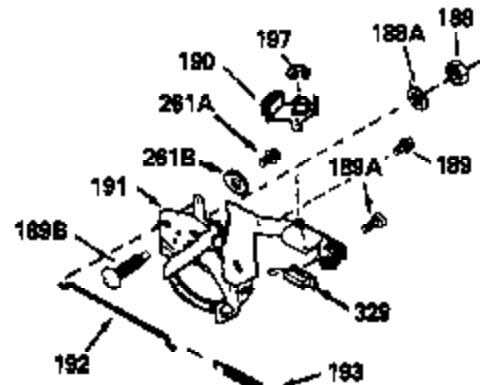

ILLUSTRATION SHOWS TYPICAL PARTS ONLY. ORDER BY PART NUMBER. PARTS NOT LISTED ARE SUPPLIED BY OEM.

VIEW 2 OF 2

Ref #	Part Number	Qty	Description
	92 650815		Belleville Washer
	93 650390		Flywheel Nut
189A	650911		Screw, Torx T-30, 1/4-20 x 5/8" (As r eq.)
230	34338		Air Cleaner Gasket
238A	650806		Screw, 10-32 x 5/8"
240A	450234		Air Cleaner Body
245A	450236		Air Cleaner Element
248	33008		Air Cleaner Tube
250A	33007		Air Cleaner Cover
261B	650854		Washer
326	450237		Button Plug