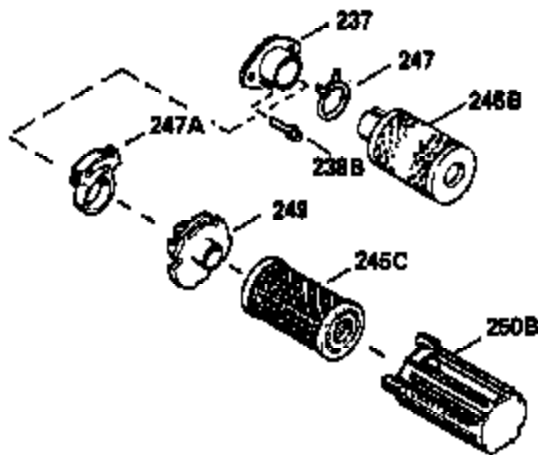

ILLUSTRATION SHOWS TYPICAL PARTS ONLY. ORDER BY PART NUMBER. PARTS NOT LISTED ARE SUPPLIED BY OEM.

VIEW 2 OF 2

Ref #	Part Number	Qty	Description
	92 650815		Belleville Washer
	93 650390		Flywheel Nut
189A	650911		Screw, Torx T-30, 1/4-20 x 5/8" (As r eq.)
230	34338		Air Cleaner Gasket
238A	650806		Screw, 10-32 x 5/8"
240A	450234		Air Cleaner Body
245A	450236		Air Cleaner Element
248	33008		Air Cleaner Tube
250A	33007		Air Cleaner Cover
261B	650854		Washer
326	450237		Button Plug