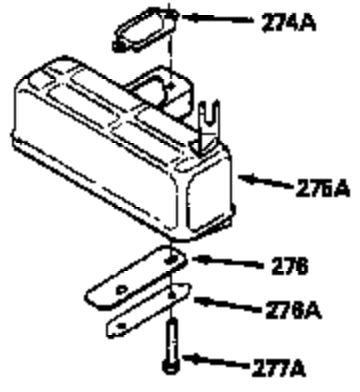

ILLUSTRATION SHOWS TYPICAL PARTS ONLY. ORDER BY PART NUMBER. PARTS NOT LISTED ARE SUPPLIED BY OEM.

VIEW 2 OF 2

Ref #	Part Number	Qty	Description
	92 650815		Belleville Washer
	93 650390		Flywheel Nut
189A	650911		Screw, Torx T-30, 1/4-20 x 5/8" (As r eq.)
230	34338		Air Cleaner Gasket
238A	650806		Screw, 10-32 x 5/8"
240A	450234		Air Cleaner Body
245A	450236		Air Cleaner Element
248	33008		Air Cleaner Tube
250A	33007		Air Cleaner Cover
261B	650854		Washer
326	450237		Button Plug