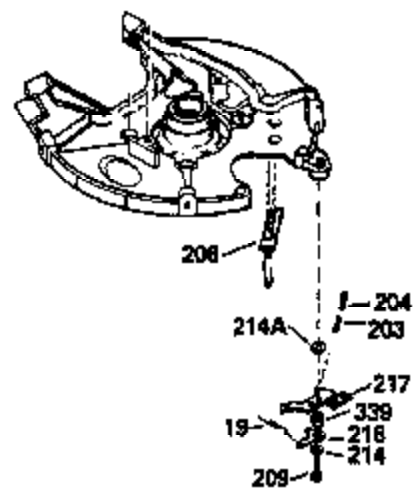

ILLUSTRATION SHOWS TYPICAL PARTS ONLY. ORDER BY PART NUMBER. PARTS NOT LISTED ARE SUPPLIED BY OEM.

VIEW 2 OF 2

Ref #	Part Number	Qty	Description
	92 650815		Belleville Washer
	93 650390		Flywheel Nut
189A	650911		Screw, Torx T-30, 1/4-20 x 5/8" (As r eq.)
261B	650854		Washer
274A	510257		Exhaust Gasket
275A	390310		Muffler
276A	390312		Locking Plate
	276 390311		Support Plate
277A	650488		Screw, 1/4-20 x 1-1/4"
316A	450235		Mesh Screen
	350 570682		Primer Bulb
	351 570656		Primer Line
370E	36260		Primer Decal