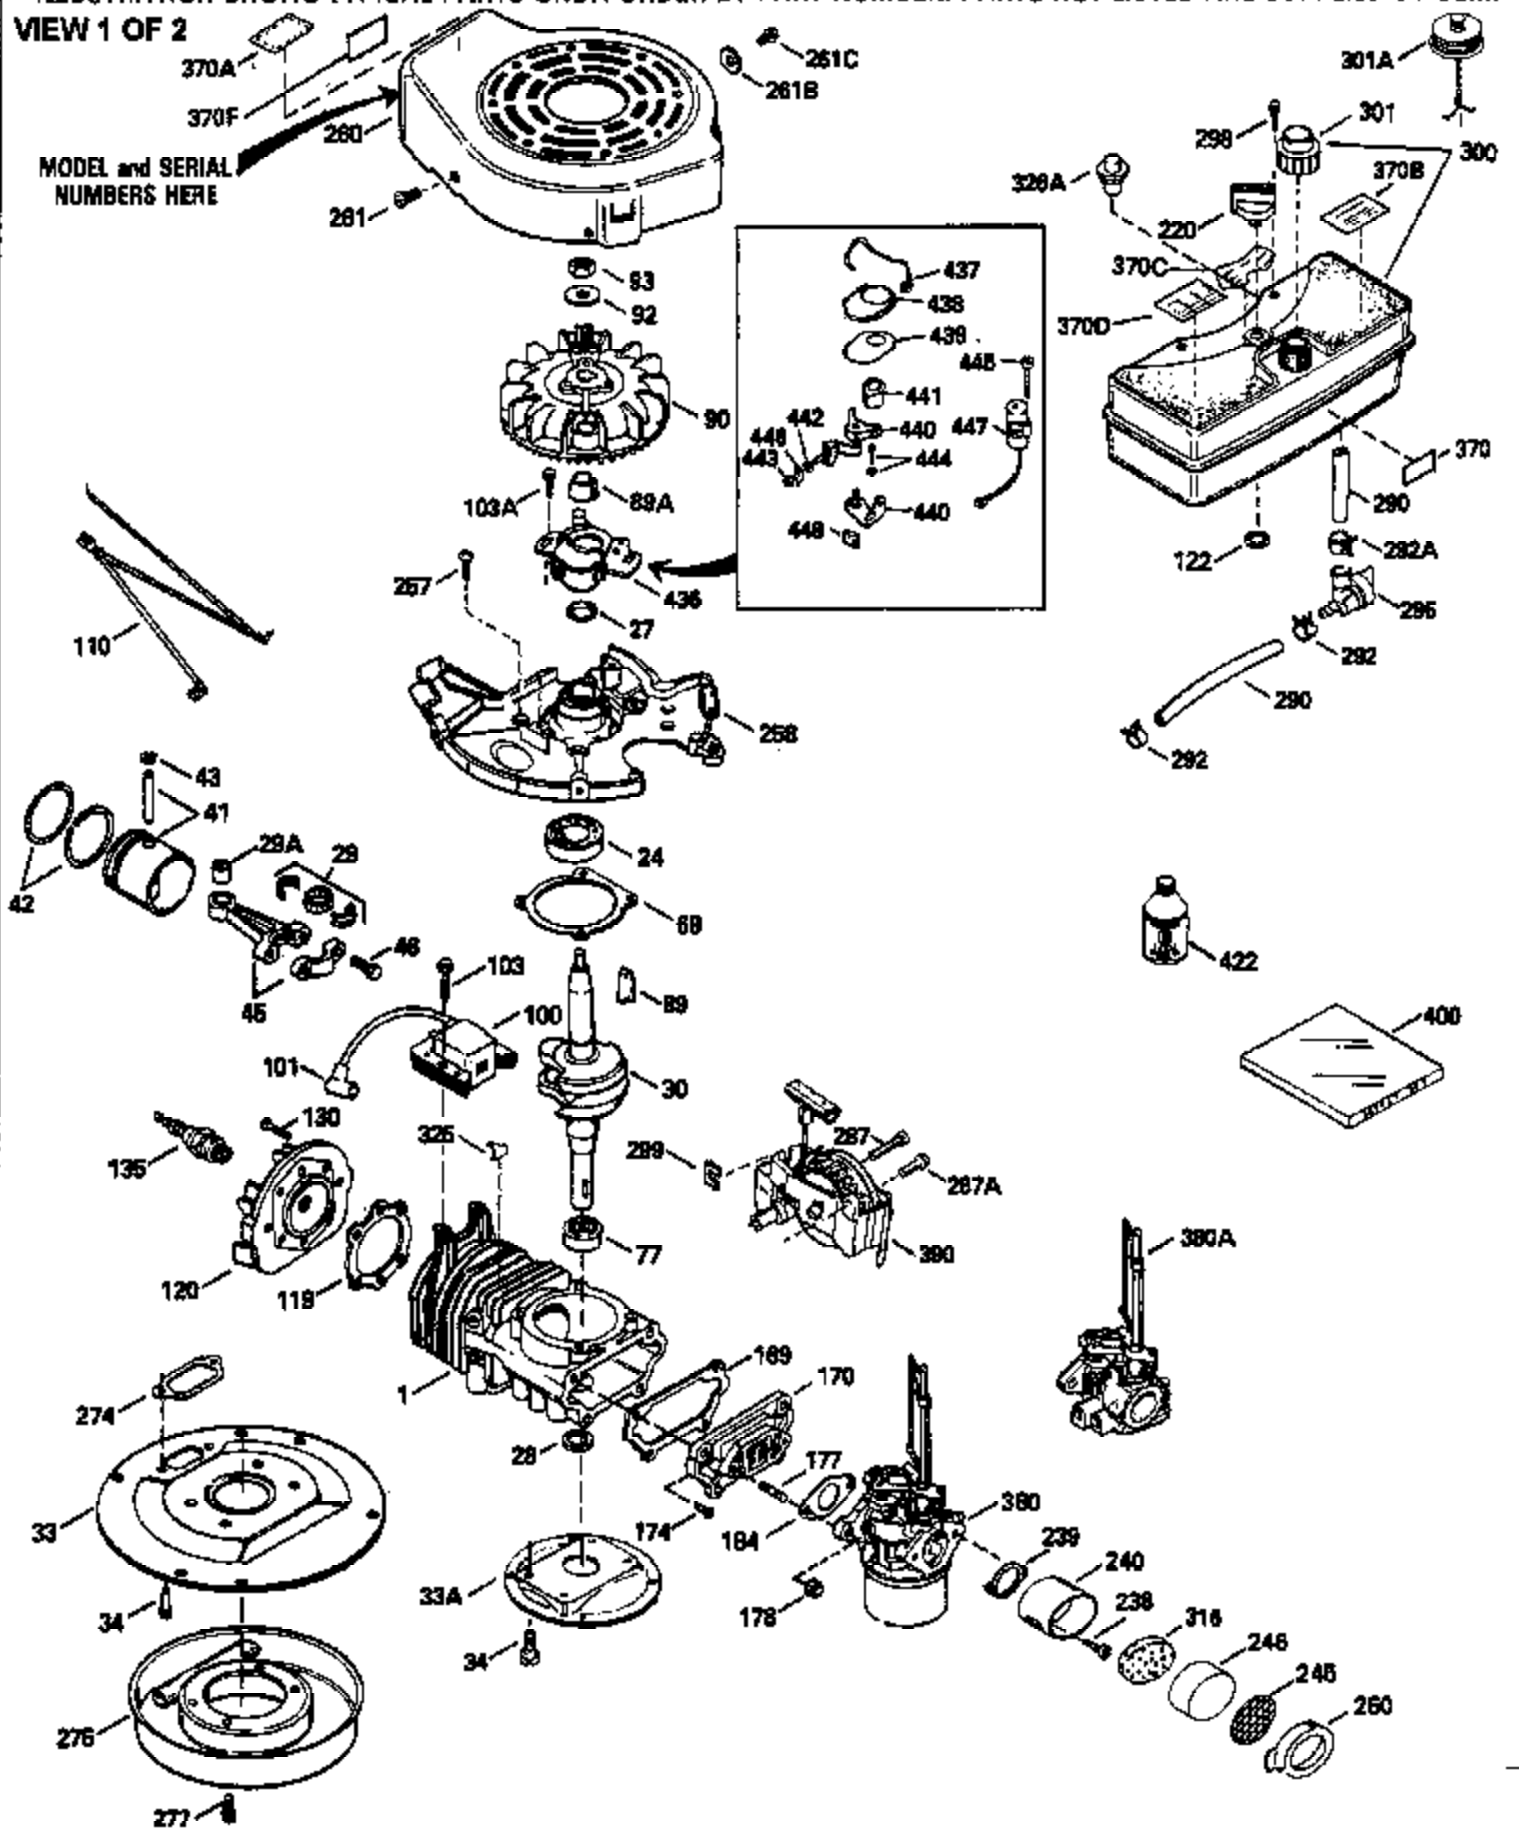

ILLUSTRATION SHOWS TYPICAL PARTS ONLY. ORDER BY PART NUMBER. PARTS NOT LISTED ARE SUPPLIED BY OEM.

VIEW 1 OF 2

MODEL and SERIAL
NUMBERS HERE

Ref #	Part Number	Qty	Description
	1		Cylinder (Order s/b if replacement is req.)
24	530110		Ball Bearing
27	510319		Oil Seal
28	28427		Oil Seal
29A	530104A		Cartridge Bearing
29	530150		Needle Bearing & Liner Set (37 Needle s)
30	290548		Crankshaft
34	650797		Screw, 5/16-18 x 1/2"
41	310283A		Piston & Pin Ass'y. (Std.)(Incl. 43)
41	310272A		Piston & Pin Ass'y. (.010" OS)
42	310190		Ring Set (Std.)
42	310273		Ring Set (.010" OS)
43	310167		Piston Pin Retaining Ring
45	310235B		Connecting Rod Ass'y. (Incl. 29, 29A & 46)
46	650633		Connecting Rod Bolt
69	510292A		* Cylinder Cover Gasket
77	780097		Cartridge Bearing
89A	611032		Adapter Sleeve
90	611046A		Flywheel
92	650815		Belleville Washer
93	650390		Flywheel Nut
100	34443A		Solid State Ignition (Incl. 101)
100	730207		Magneto to Solid State Conversion Kit (Includes solid state module, solid state flywheel key, and instructions.)(Use as required on external ignition engines only.)
101	610118		Spark Plug Cover
103	650814		Screw, Torx T-15, 10-24 x 1"
110	611071		Ground Wire
119	510274A		* Cylinder Head Gasket
120	250240B		Cylinder Head
130	650477		Screw, Torx T-30, 1/4-20 x 3/4"
135	33636		Resistor Spark Plug
169	510323A		* Cover Plate Gasket
170	470152A		Reed & Cover Plate (Incl. 178)
174	650579		Screw, Torx T-25, 10-24 x 1/2"
178	650456		Nut, 1/4-20
184	510110A		* Carburetor Gasket
239	510206A		Air Cleaner Gasket
257	650911		Screw, Torx T-30, 1/4-20 x 5/8"
258	350408		Blower Housing Base (Incl. 27)
260	350403		Blower Housing
261	650773		Screw, 1/4-20 x 1/2"
261B	650854		Washer
287	30646		Screw, 1/4-20 x 1-3/8"
287A	650911		Screw, Torx T-30, 1/4-20 x 5/8"
290	34357		Fuel Line
292	26460		Fuel Line Clamp
292A	430232		Fuel Line Clamp
295	430228		Fuel Shut-Off Valve
298	650803		Screw, 10-32 x 7/8"
300	410241		Fuel Tank (Incl. 301)
301A	410224		Fuel Cap
325	611034		Wire Clip
326A	570663		Fuel Tank Plug
370B	550213		Warning Decal
370D	550212		Fuel Mix Decal