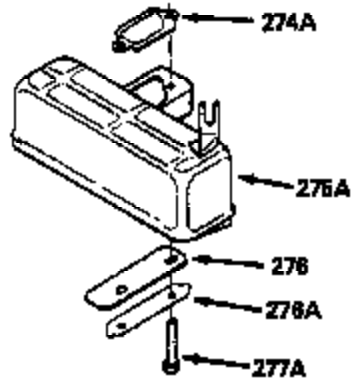

ILLUSTRATION SHOWS TYPICAL PARTS ONLY. ORDER BY PART NUMBER. PARTS NOT LISTED ARE SUPPLIED BY OEM.

VIEW 2 OF 2

Ref #	Part Number	Qty	Description
	92 650815		Belleville Washer
	93 650390		Flywheel Nut
189A	650911		Screw, Torx T-30, 1/4-20 x 5/8" (As r eq.)
261B	650854		Washer
274A	510257		Exhaust Gasket
275A	390310		Muffler
276A	390312		Locking Plate
	276 390311		Support Plate
277A	650488		Screw, 1/4-20 x 1-1/4"
316A	450235		Mesh Screen
	350 570682		Primer Bulb
	351 570656		Primer Line
370E	36260		Primer Decal