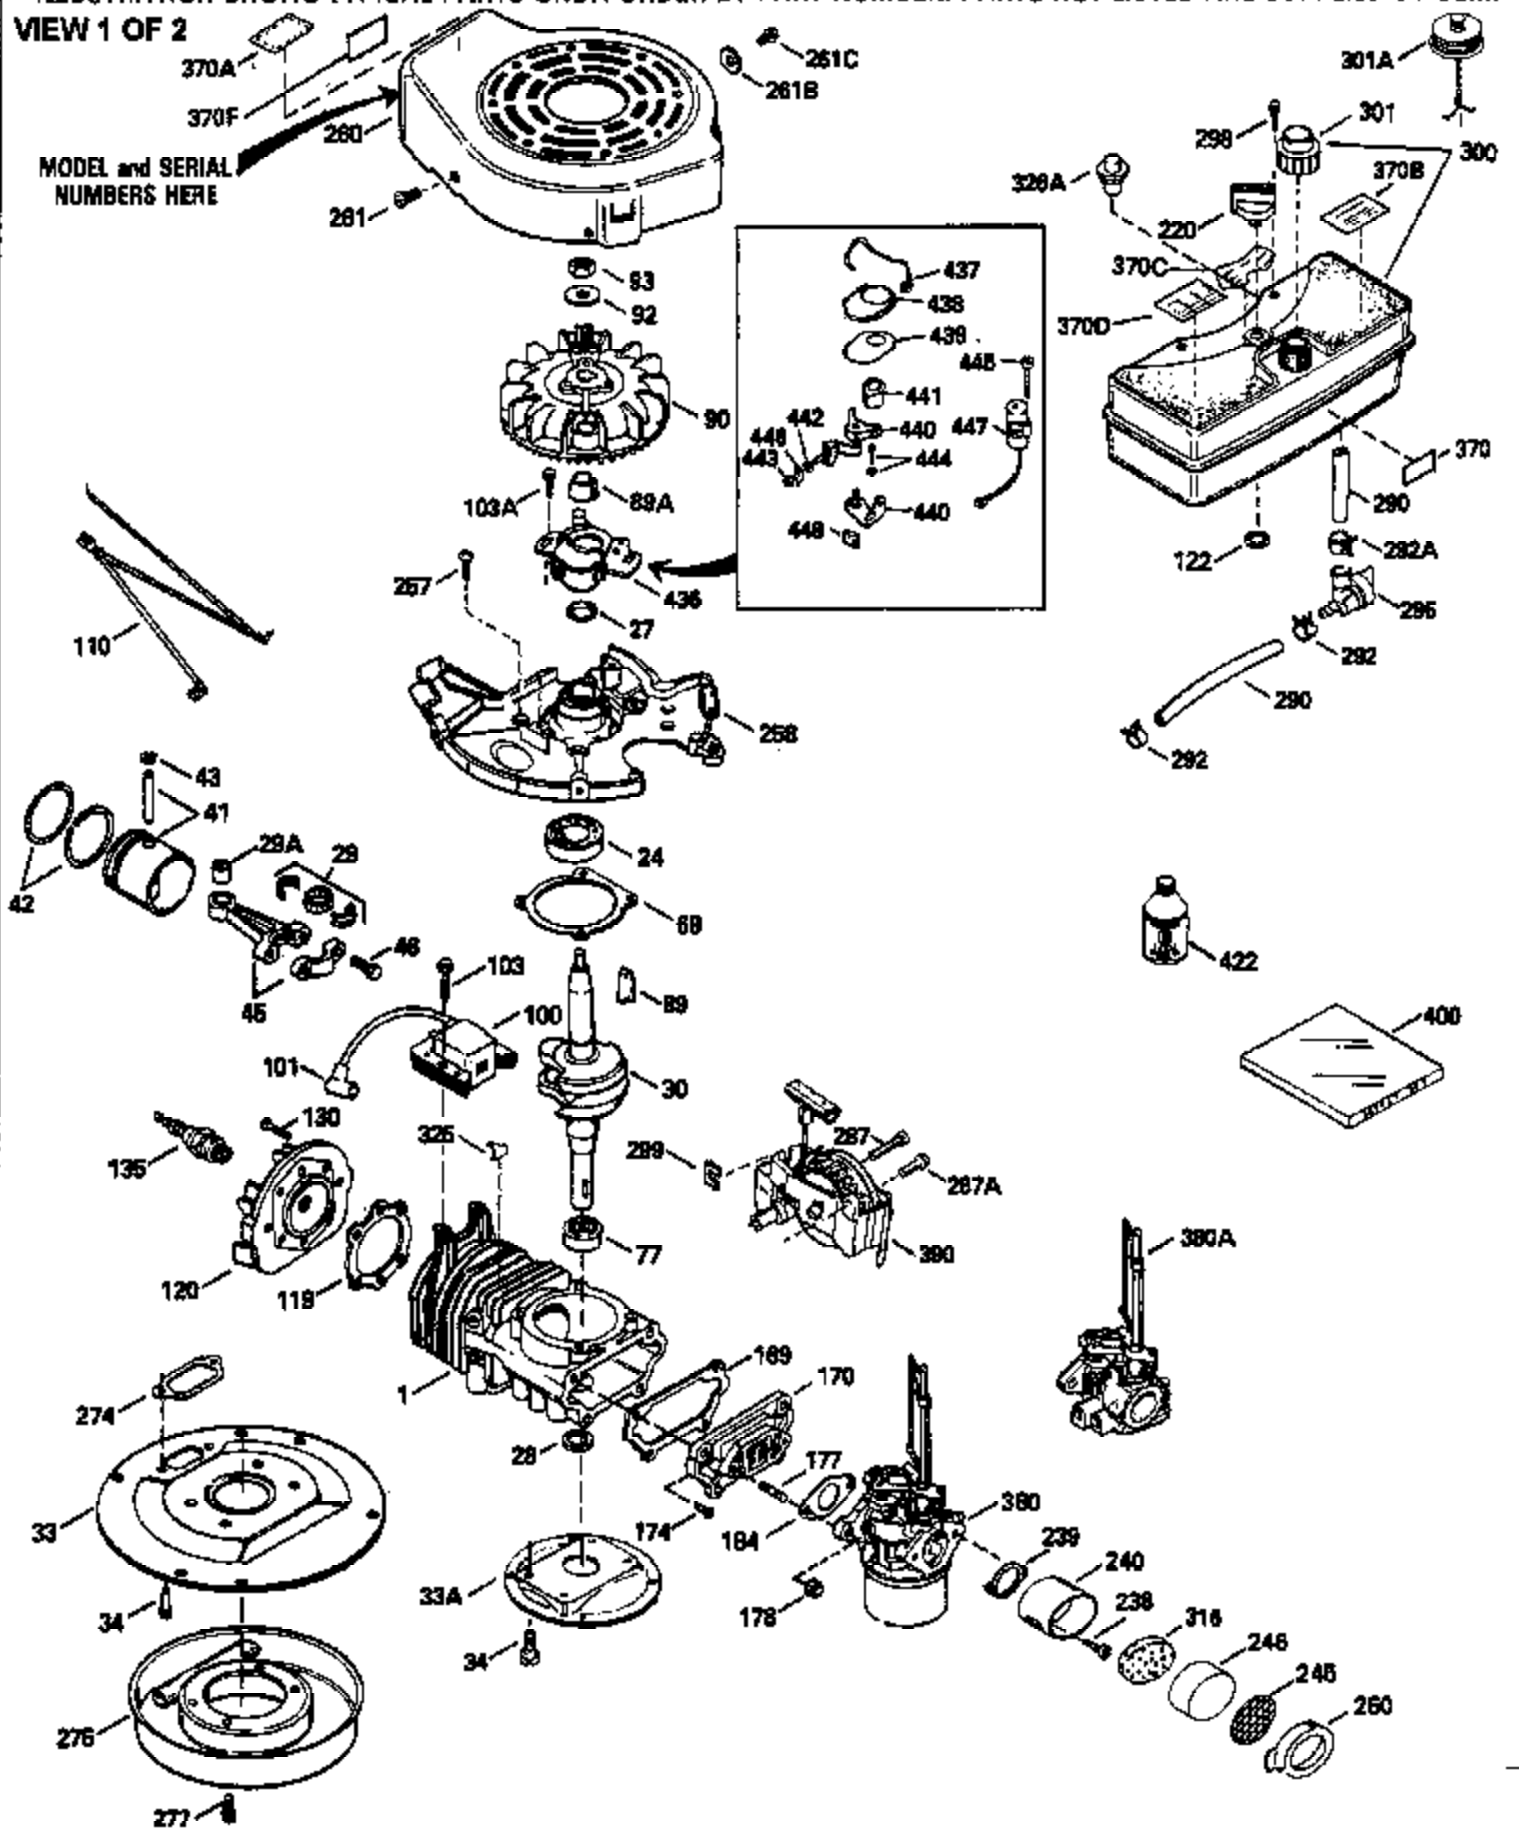

ILLUSTRATION SHOWS TYPICAL PARTS ONLY. ORDER BY PART NUMBER. PARTS NOT LISTED ARE SUPPLIED BY OEM.

VIEW 1 OF 2

MODEL and SERIAL
NUMBERS HERE

Ref #	Part Number	Qty	Description
	1		Cylinder (Order s/b if replacement is req.)
24	530110		Ball Bearing
27	510319		Oil Seal
28	28427		Oil Seal
29	530150		Needle Bearing & Liner Set (37 Needle s)
29A	530104A		Cartridge Bearing
30	290548		Crankshaft
34	650797		Screw, 5/16-18 x 1/2"
41	310283A		Piston & Pin Ass'y. (Std.)(Incl. 43)
41	310272A		Piston & Pin Ass'y. (.010" OS)
42	310190		Ring Set (Std.)
42	310273		Ring Set (.010" OS)
43	310167		Piston Pin Retaining Ring
45	310235B		Connecting Rod Ass'y. (Incl. 29, 29A & 46)
46	650633		Connecting Rod Bolt
69	510292A		* Cylinder Cover Gasket
77	780097		Cartridge Bearing
89A	611032		Adapter Sleeve
90	611046A		Flywheel
92	650815		Belleville Washer
93	650390		Flywheel Nut
100	34443A		Solid State Ignition (Incl. 101)
100	730207		Magneto to Solid State Conversion Kit (Includes solid state module, solid state flywheel key, and instructions.)(Use as required on external ignition engines only.)
101	610118		Spark Plug Cover
103	650814		Screw, Torx T-15, 10-24 x 1"
110	611071		Ground Wire
119	510274A		* Cylinder Head Gasket
120	250240B		Cylinder Head
130	650477		Screw, Torx T-30, 1/4-20 x 3/4"
135	33636		Resistor Spark Plug
169	510323A		* Cover Plate Gasket
170	470152A		Reed & Cover Plate (Incl. 178)
174	650579		Screw, Torx T-25, 10-24 x 1/2"
178	29752		Nut & Lock Washer, 1/4-28
184	510110A		* Carburetor Gasket
239	35815		Air Cleaner Gasket
257	650911		Screw, Torx T-30, 1/4-20 x 5/8"
258	350408		Blower Housing Base (Incl. 27)
260	350403		Blower Housing
261	650958		Screw, 114-20 x 7/16"
261B	650854		Washer
261C	650773		Screw, 1/4-20 x 1/2"
287	30646		Screw, 1/4-20 x 1-3/8"
287A	650911		Screw, Torx T-30, 1/4-20 x 5/8"
290	29774		Fuel Line
292	26460		Fuel Line Clamp
295	35857		Fuel Shut-Off Valve
298	650803		Screw, 10-32 x 7/8"
300	410241		Fuel Tank (Incl. 301)
301A	410224		Fuel Cap
325	611034		Wire Clip
326A	570663		Fuel Tank Plug
370D	550212		Fuel Mix Decal
370B	550213		Warning Decal
370F	35977		Caution Decal