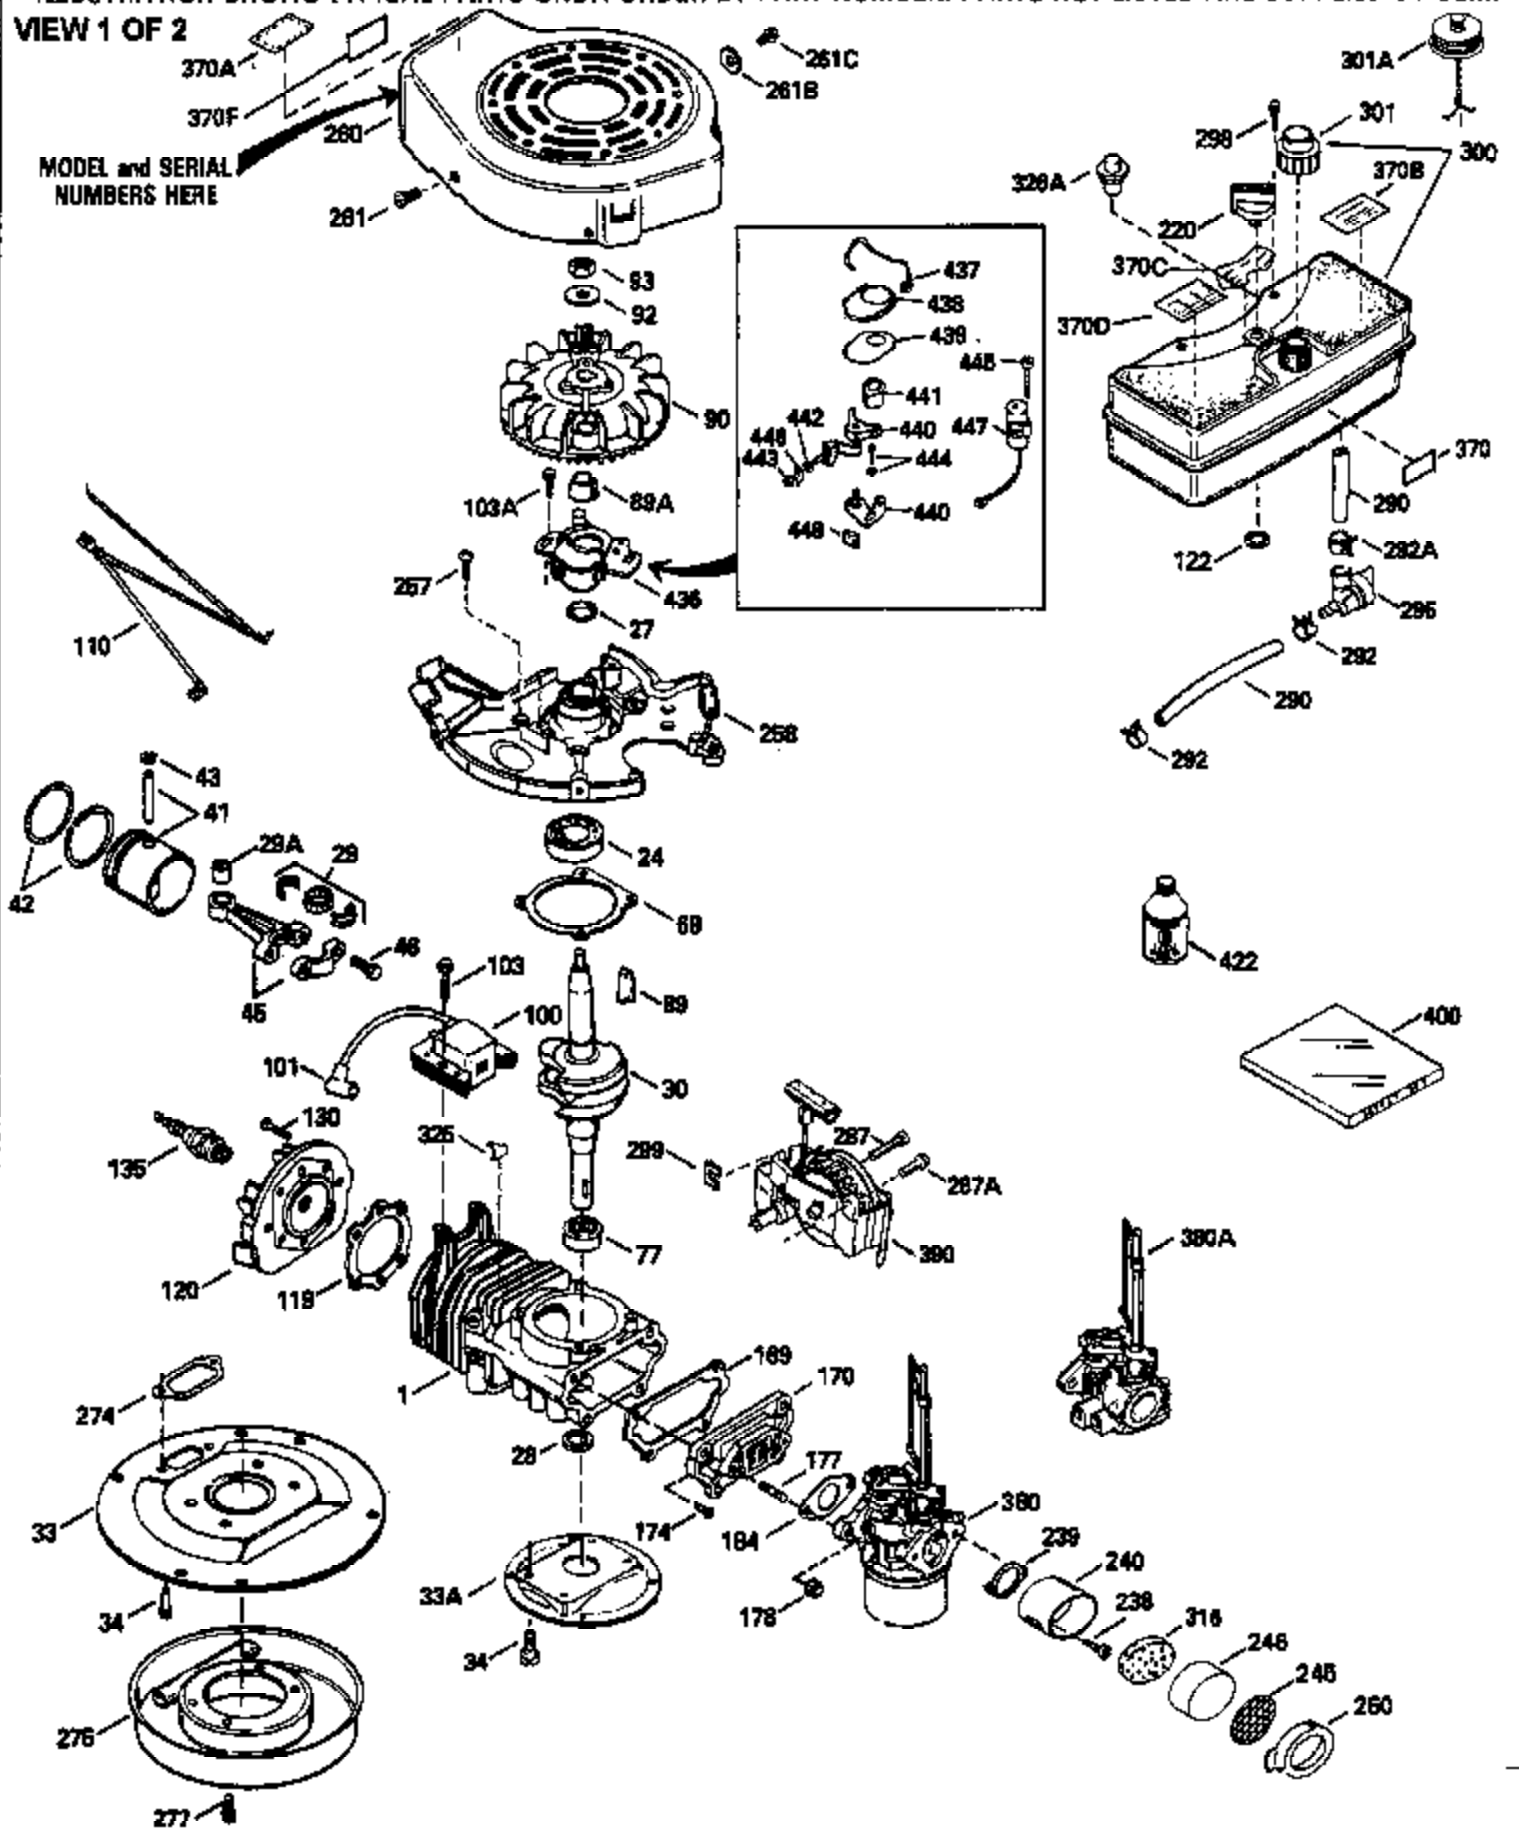

ILLUSTRATION SHOWS TYPICAL PARTS ONLY. ORDER BY PART NUMBER. PARTS NOT LISTED ARE SUPPLIED BY OEM.

VIEW 1 OF 2

MODEL and SERIAL
NUMBERS HERE

Ref #	Part Number	Qty	Description
	1		Cylinder (Order s/b if replacement is req.)
24	530110		Ball Bearing
27	510319		Oil Seal
28	28427		Oil Seal
29	530150		Needle Bearing & Liner Set (37 Needle s)
29A	530104A		Cartridge Bearing
30	290546		Crankshaft
30	330177		Adapter Plate (8" B.C.)
34	650797		Screw, 5/16-18 x 1/2"
41	310272A		Piston & Pin Ass'y. (.010" OS)
41	310283A		Piston & Pin Ass'y. (Std.)(Incl. 43)
42	310190		Ring Set (Std.)
42	310273		Ring Set (.010" OS)
43	310167		Piston Pin Retaining Ring
45	310235B		Connecting Rod Ass'y. (Incl. 29, 29A & 46)
46	650633		Connecting Rod Bolt
69	510292A		* Cylinder Cover Gasket
77	780097		Cartridge Bearing
89A	611032		Adapter Sleeve
90	611112		Flywheel
92	650815		Belleville Washer
93	650390		Flywheel Nut
100	34443A		Solid State Ignition (Incl. 101)
100	730207		Magneto to Solid State Conversion Kit (Includes solid state module, solid state flywheel key, and instructions.)(Use as required on external ignition engines only.)
101	610118		Spark Plug Cover
103	650814		Screw, Torx T-15, 10-24 x 1"
110	611059		Ground Wire
119	510274A		* Cylinder Head Gasket
120	250240B		Cylinder Head
122	570641		Retaining Ring
130	650477		Screw, Torx T-30, 1/4-20 x 3/4"
135	33636		Resistor Spark Plug
169	510323A		* Cover Plate Gasket
170	470152A		Reed & Cover Plate (Incl. 178)
174	650579		Screw, Torx T-25, 10-24 x 1/2"
178	650456		Nut, 1/4-20
184	510110A		* Carburetor Gasket
220	570657		Control Knob
257	650911		Screw, Torx T-30, 1/4-20 x 5/8"
258	350427		Blower Housing Base (Incl. 27)
260	350418		Blower Housing
261	650958		Screw, 114-20 x 7/16"
261B	650854		Washer
274	510314		Exhaust Gasket
275	390300		Muffler
277	650911		Screw, Torx T-30, 1/4-20 x 5/8"
290	29774		Fuel Line
292	26460		Fuel Line Clamp
298	650803		Screw, 10-32 x 7/8"
300	410241		Fuel Tank (Incl. 301)
301	410238		Fuel Cap
370C	550224		Control Decal
370D	550212		Fuel Mix Decal
370B	550213		Warning Decal