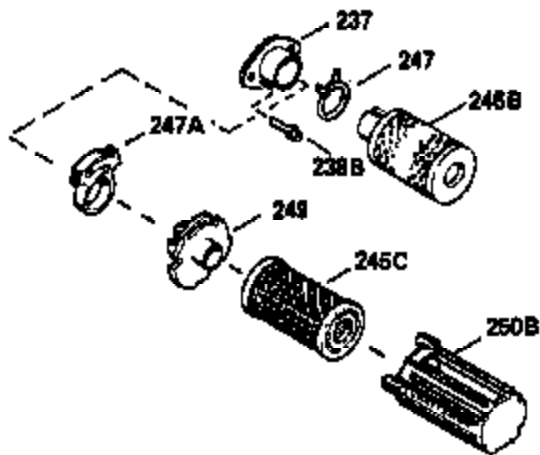

Ref #	Part Number	Qty	Description
380	632326		Carburetor (Incl. 184) (Refer to Division 5, Section A, page A1-42 or Fiche 23B,Grid F-13 for breakdown)
400	510295A		* Gasket Set (Incl. items marked *)
422	730227A		2-Cycle Oil (8 oz.)

ILLUSTRATION SHOWS TYPICAL PARTS ONLY. ORDER BY PART NUMBER. PARTS NOT LISTED ARE SUPPLIED BY OEM.

VIEW 2 OF 2