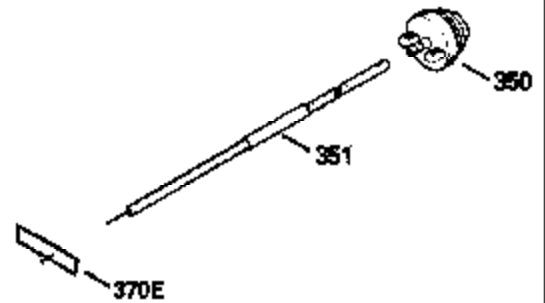

Ref #	Part Number	Qty	Description
380	632326		Carburetor (Incl. 184) (Refer to Division 5, Section A, page A1-42 or Fiche 23B,Grid F-13 for breakdown)
400	510295A		* Gasket Set (Incl. items marked *)
422	730227A		2-Cycle Oil (8 oz.)

ILLUSTRATION SHOWS TYPICAL PARTS ONLY. ORDER BY PART NUMBER. PARTS NOT LISTED ARE SUPPLIED BY OEM.

VIEW 2 OF 2