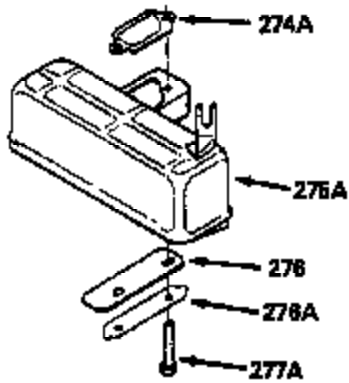

Ref #	Part Number	Qty	Description
380	632326		Carburetor (Incl. 184) (Refer to Division 5, Section A, page A1-42 or Fiche 23B,Grid F-13 for breakdown)
400	510295A		* Gasket Set (Incl. items marked *)
422	730227A		2-Cycle Oil (8 oz.)

ILLUSTRATION SHOWS TYPICAL PARTS ONLY. ORDER BY PART NUMBER. PARTS NOT LISTED ARE SUPPLIED BY OEM.

VIEW 2 OF 2